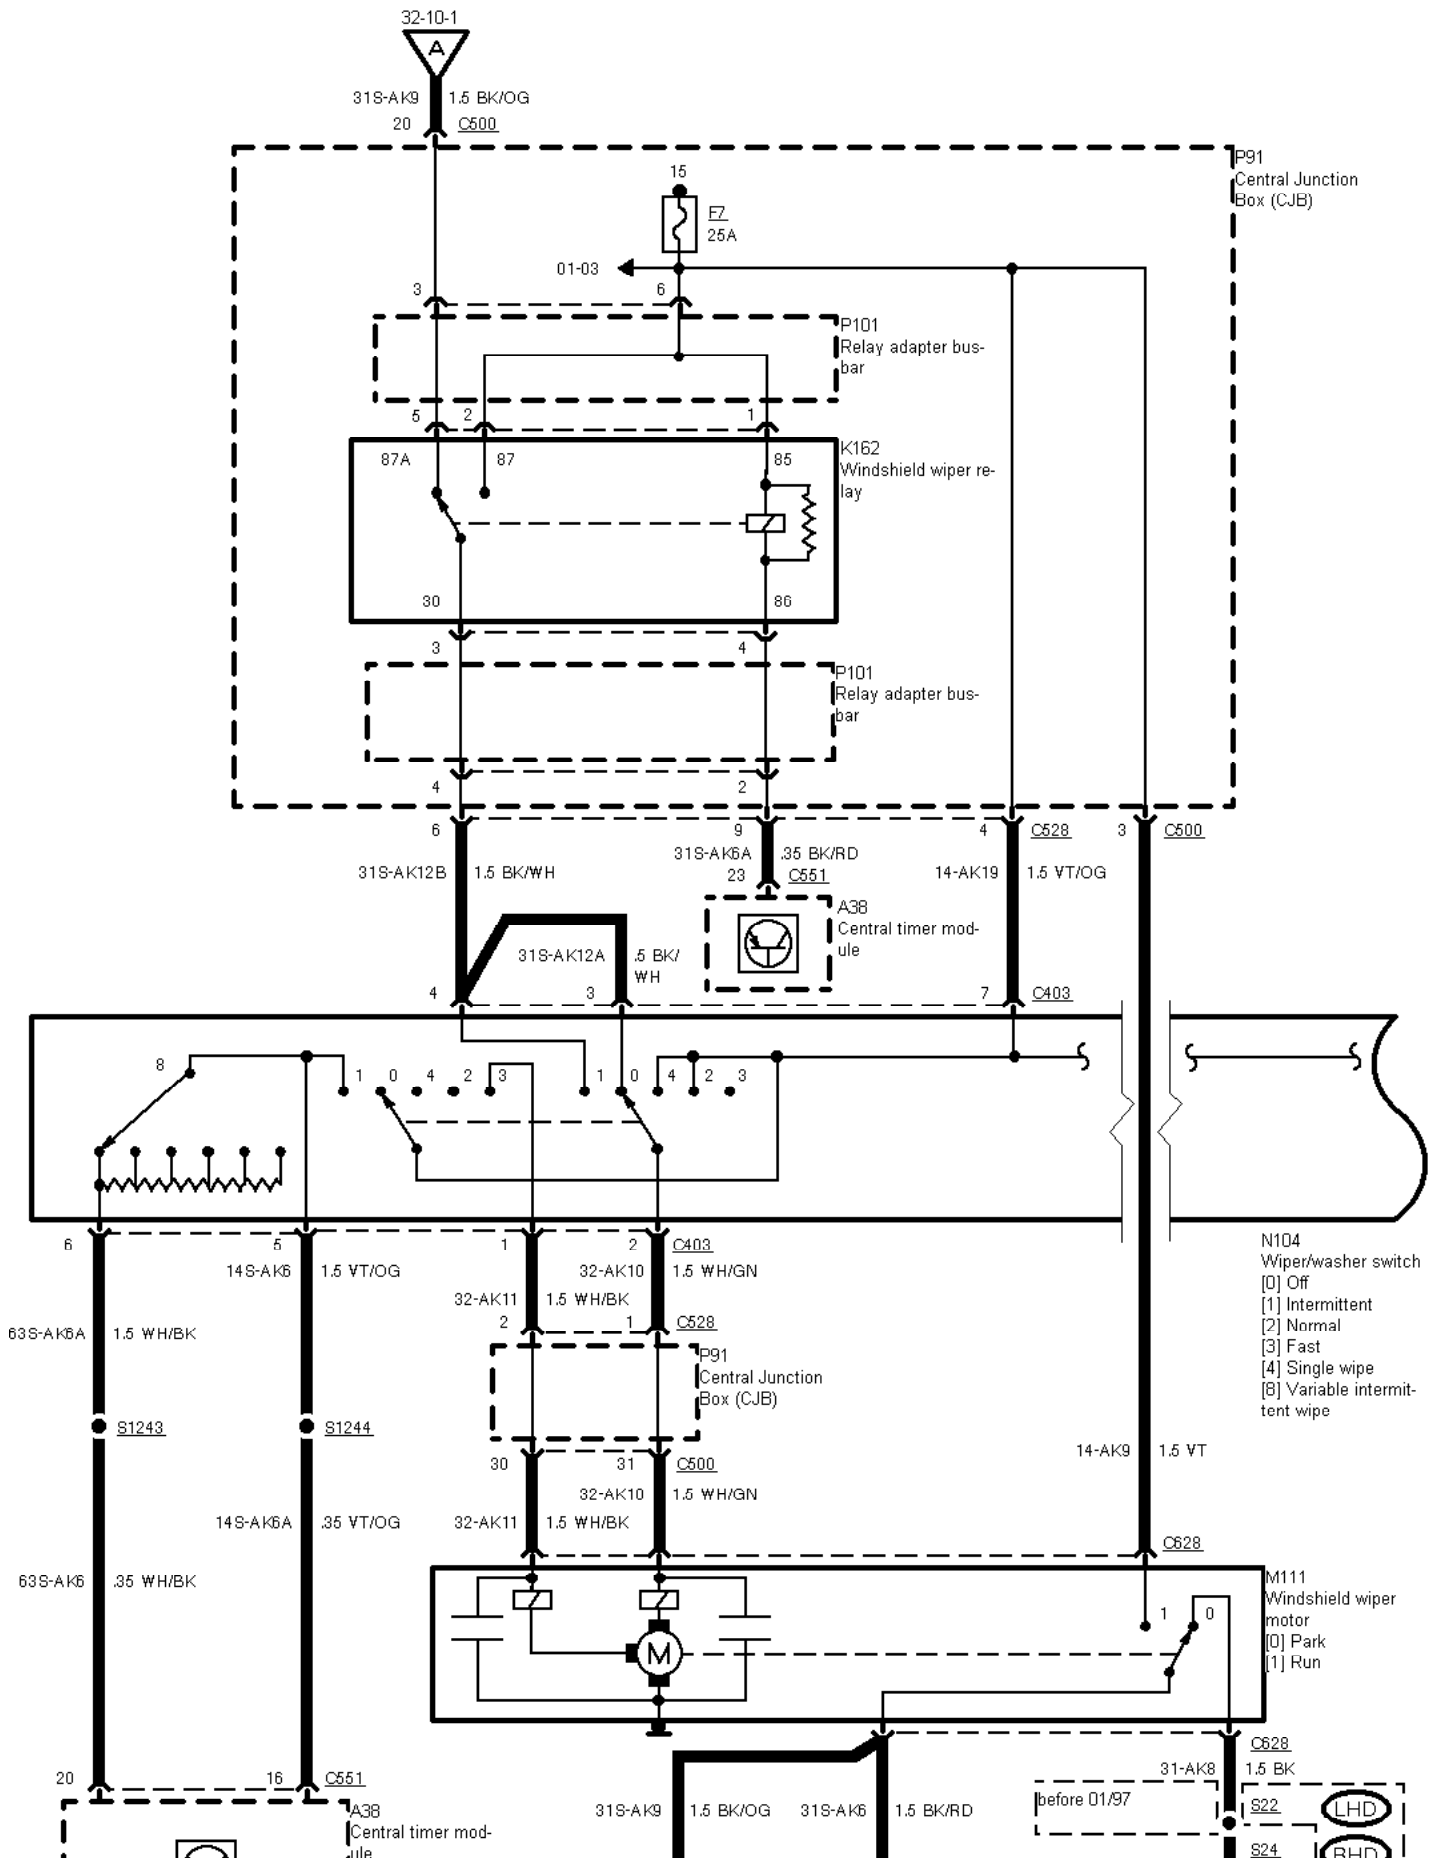

---

**32-10-001 , Wiper/Washer Control , Front wiper only**

---

32-10-1

32-10-2

---

**32-10-002 , Wiper/Washer Control , Front wiper only**

---

---

**32-10-003 , Wiper/Washer Control , Front and rear wiper**

---

- N104  
Wiper/washer switch  
[0] Off  
[1] Intermittent  
[2] Normal  
[3] Fast  
[4] Single wipe  
[8] Variable intermit-  
tent wipe

- M111  
Windshield wiper  
motor  
[0] Park  
[1] Run

32-10-3

32-10-4

---

**32-10-004 , Wiper/Washer Control , Front and rear wiper**

---

---

**32-10-005 , Wiper/Washer Control , Front and rear wiper**

---

---

32-10-006 , Wiper/Washer Control

---

TCI Diesel manual transmission

manual transmission except 2,9 L V6 12V

manual transmission 2,9L V6 12V