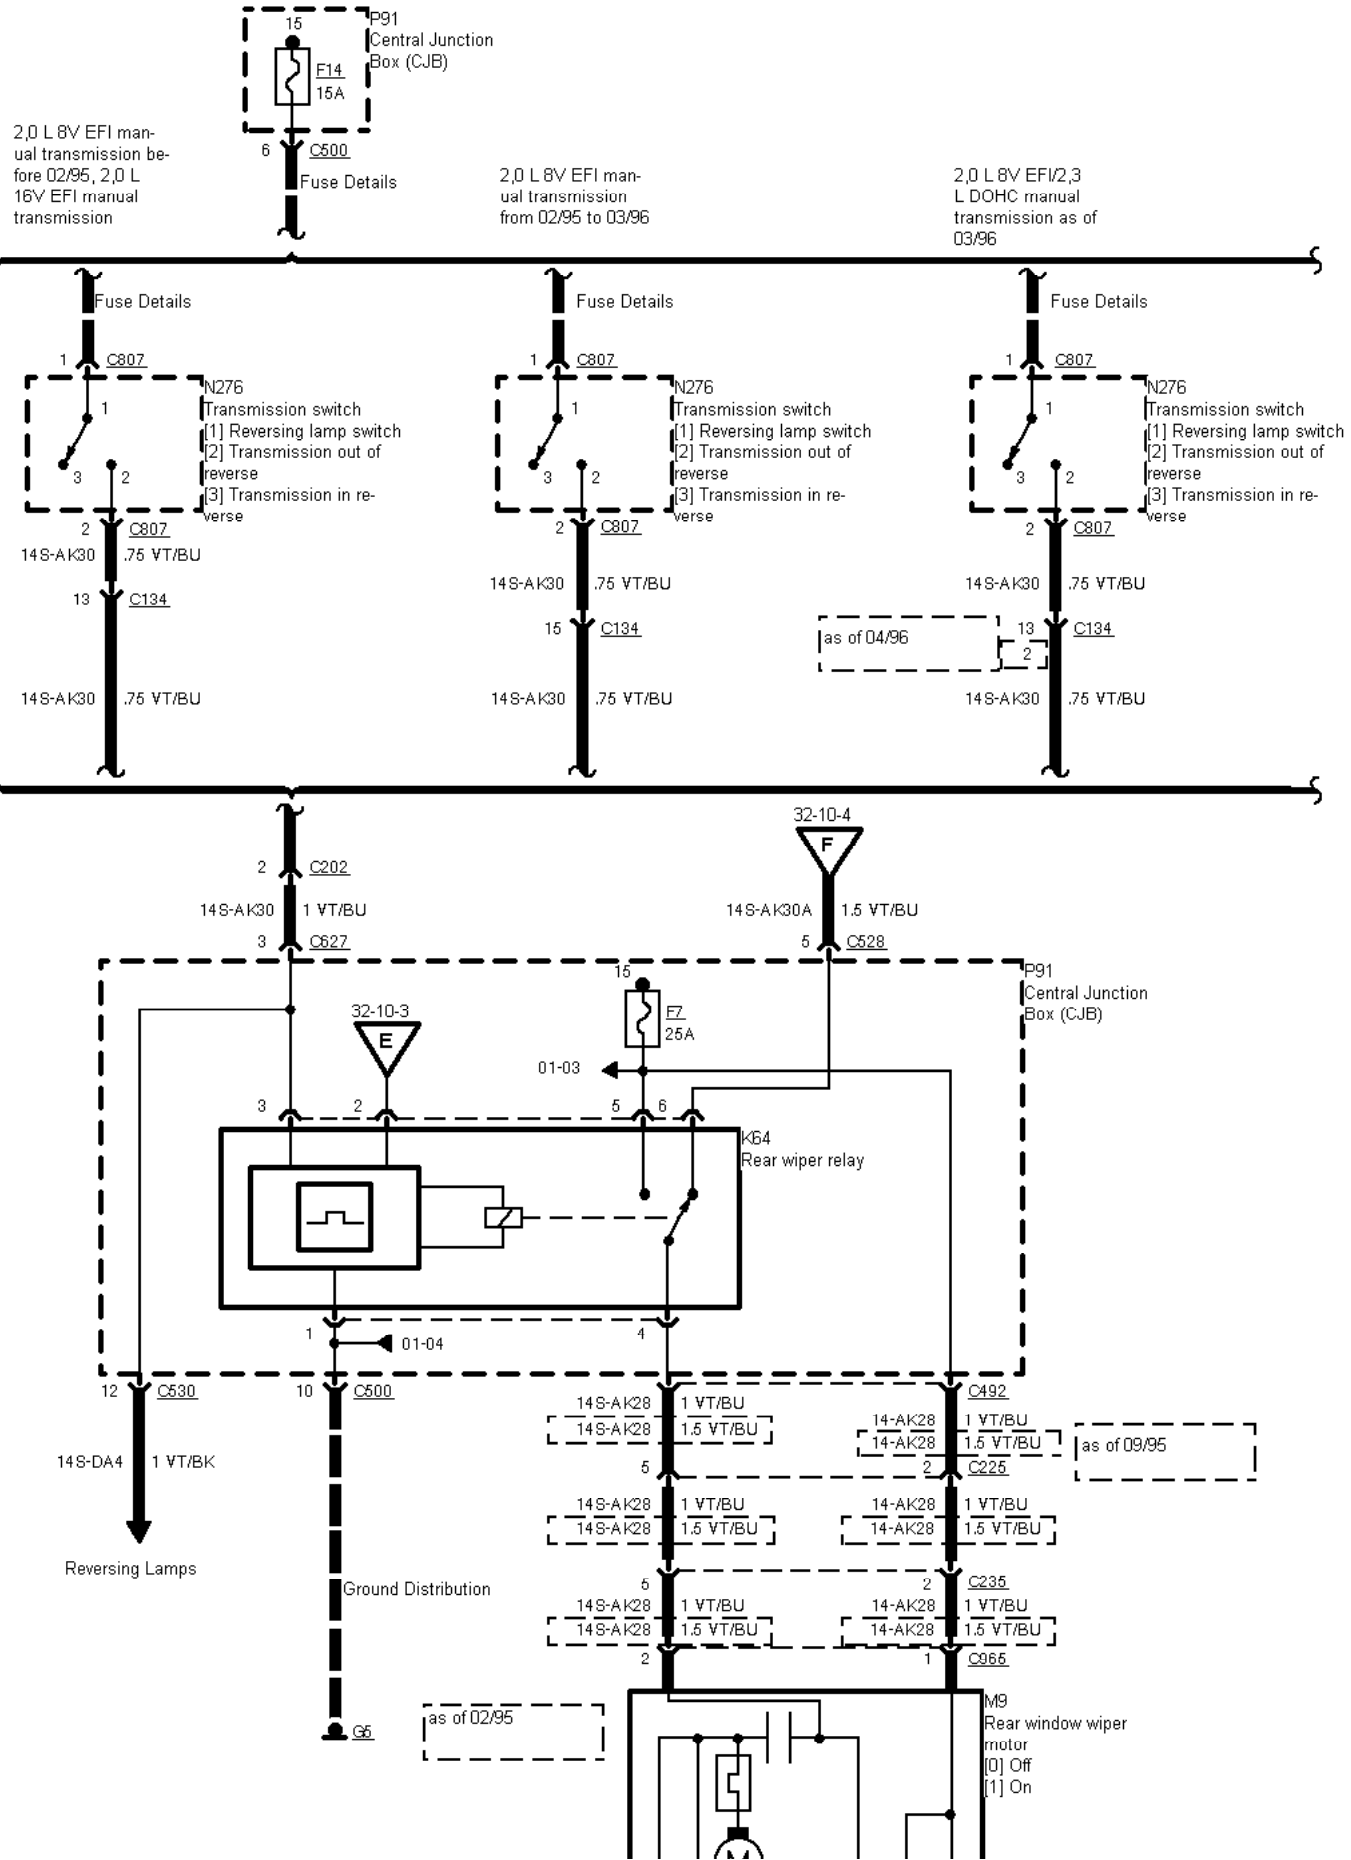

---

**32-10-001 , Wiper/Washer Control , Front wiper only**

---

32-10-1

32-10-2

---

**32-10-002 , Wiper/Washer Control , Front wiper only**

---

---

**32-10-003 , Wiper/Washer Control , Front and rear wiper**

---

- N104  
Wiper/washer switch  
[0] Off  
[1] Intermittent  
[2] Normal  
[3] Fast  
[4] Single wipe  
[8] Variable intermit-  
tent wipe

- M111  
Windshield wiper  
motor  
[0] Park  
[1] Run

32-10-3

32-10-4

---

**32-10-004 , Wiper/Washer Control , Front and rear wiper**

---

---

**32-10-005 , Wiper/Washer Control , Front and rear wiper**

---

---

32-10-006 , Wiper/Washer Control

---

TCI Diesel manual transmission

manual transmission except 2,9 L V6 12V

manual transmission 2,9L V6 12V