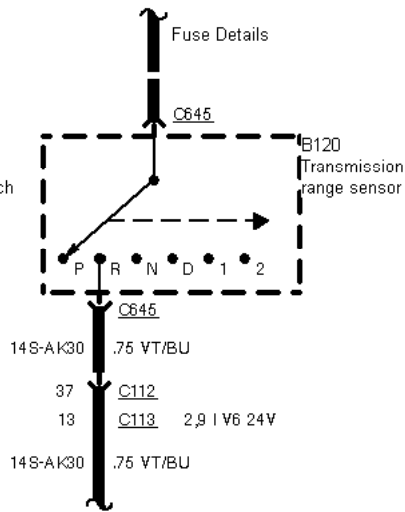

---

**32-10-003 , Wiper/Washer Control , Front and rear wiper**

---

- N104  
Wiper/washer switch  
[0] Off  
[1] Intermittent  
[2] Normal  
[3] Fast  
[4] Single wipe  
[8] Variable intermit-  
tent wipe

---

---

32-10-006 , Wiper/Washer Control

---

TCI Diesel manual transmission

manual transmission except 2,9 L V6 12V

manual transmission 2,9L V6 12V