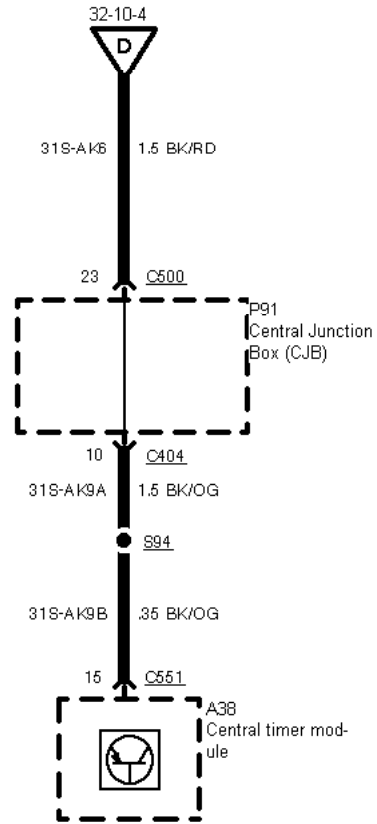

---

**32-10-001 , Wiper/Washer Control , Front wiper only**

---

32-10-1

32-10-2

---

**32-10-002 , Wiper/Washer Control , Front wiper only**

---

---

**32-10-003 , Wiper/Washer Control , Front and rear wiper**

---

- N104  
Wiper/washer switch  
[0] Off  
[1] Intermittent  
[2] Normal  
[3] Fast  
[4] Single wipe  
[8] Variable intermit-  
tent wipe

- M111  
Windshield wiper  
motor  
[0] Park  
[1] Run

32-10-3

32-10-4

---

**32-10-004 , Wiper/Washer Control , Front and rear wiper**

---

---

**32-10-005 , Wiper/Washer Control , Front and rear wiper**

---

---

32-10-006 , Wiper/Washer Control

---

TCI Diesel manual transmission

manual transmission except 2,9 L V6 12V

manual transmission 2,9L V6 12V