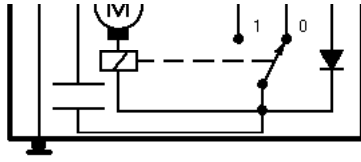

- M111  
Windshield wiper  
motor  
[0] Park  
[1] Run

32-10-3

32-10-4

---

**32-10-004 , Wiper/Washer Control , Front and rear wiper**

---

---

**32-10-005 , Wiper/Washer Control , Front and rear wiper**

---

---

32-10-006 , Wiper/Washer Control

---

TCI Diesel manual transmission

manual transmission except 2,9 L V6 12V

manual transmission 2,9L V6 12V