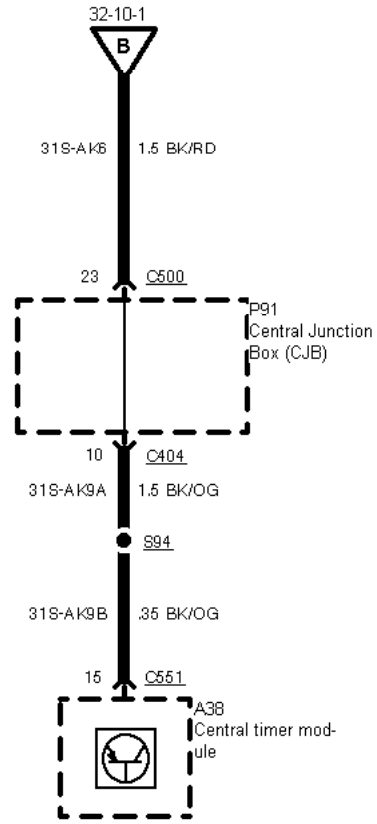

---

**32-10-001 , Wiper/Washer Control , Front wiper only**

---

32-10-1

32-10-2

---

**32-10-002 , Wiper/Washer Control , Front wiper only**

---

---

**32-10-003 , Wiper/Washer Control , Front and rear wiper**

---

- N104  
Wiper/washer switch  
[0] Off  
[1] Intermittent  
[2] Normal  
[3] Fast  
[4] Single wipe  
[8] Variable intermit-  
tent wipe

- M111  
Windshield wiper  
motor  
[0] Park  
[1] Run

32-10-3

32-10-4

---

**32-10-004 , Wiper/Washer Control , Front and rear wiper**

---

---

**32-10-005 , Wiper/Washer Control , Front and rear wiper**

---

---

32-10-006 , Wiper/Washer Control

---

TCI Diesel manual transmission

manual transmission except 2,9 L V6 12V

manual transmission 2,9L V6 12V