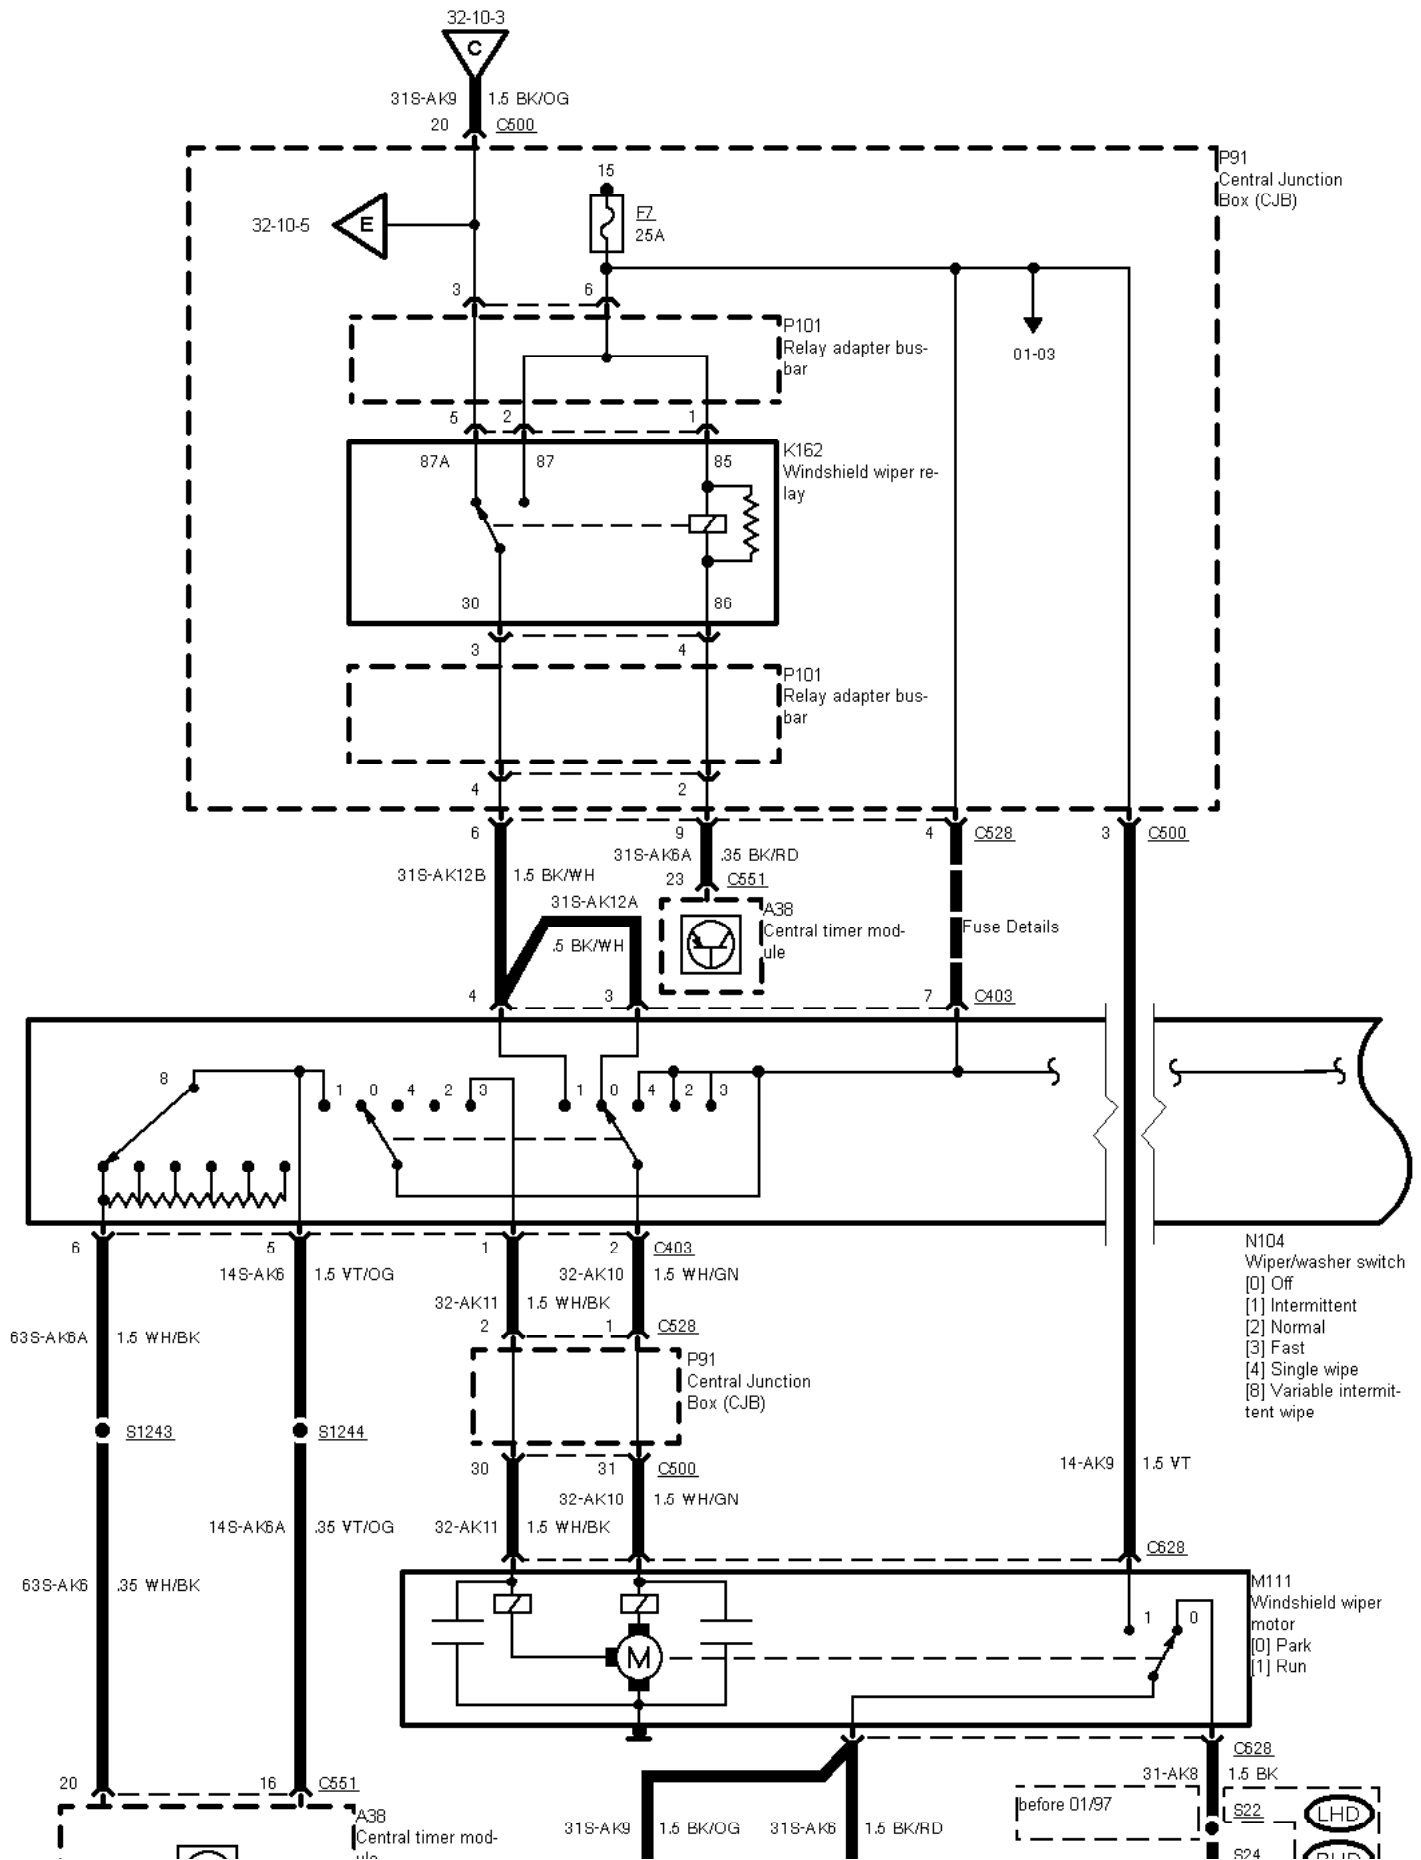

---

**32-10-001 , Wiper/Washer Control , Front wiper only**

---

32-10-1

32-10-2

---

**32-10-002 , Wiper/Washer Control , Front wiper only**

---

---

**32-10-003 , Wiper/Washer Control , Front and rear wiper**

---

- N104  
Wiper/washer switch  
[0] Off  
[1] Intermittent  
[2] Normal  
[3] Fast  
[4] Single wipe  
[8] Variable intermit-  
tent wipe

- M111  
Windshield wiper  
motor  
[0] Park  
[1] Run

32-10-3

32-10-4

---

**32-10-004 , Wiper/Washer Control , Front and rear wiper**

---

---

**32-10-005 , Wiper/Washer Control , Front and rear wiper**

---

---

32-10-006 , Wiper/Washer Control

---

TCI Diesel manual transmission

manual transmission except 2,9 L V6 12V

manual transmission 2,9L V6 12V