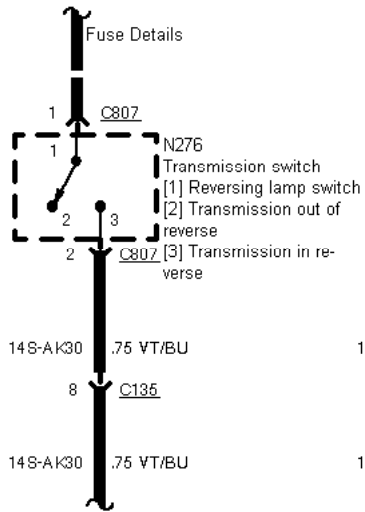

---

**32-10-003 , Wiper/Washer Control , Front and rear wiper**

---

- N104  
Wiper/washer switch  
[0] Off  
[1] Intermittent  
[2] Normal  
[3] Fast  
[4] Single wipe  
[8] Variable intermit-  
tent wipe

---

---

32-10-006 , Wiper/Washer Control

---

TCI Diesel manual transmission

manual transmission except 2,9 L V6 12V

manual transmission 2,9L V6 12V