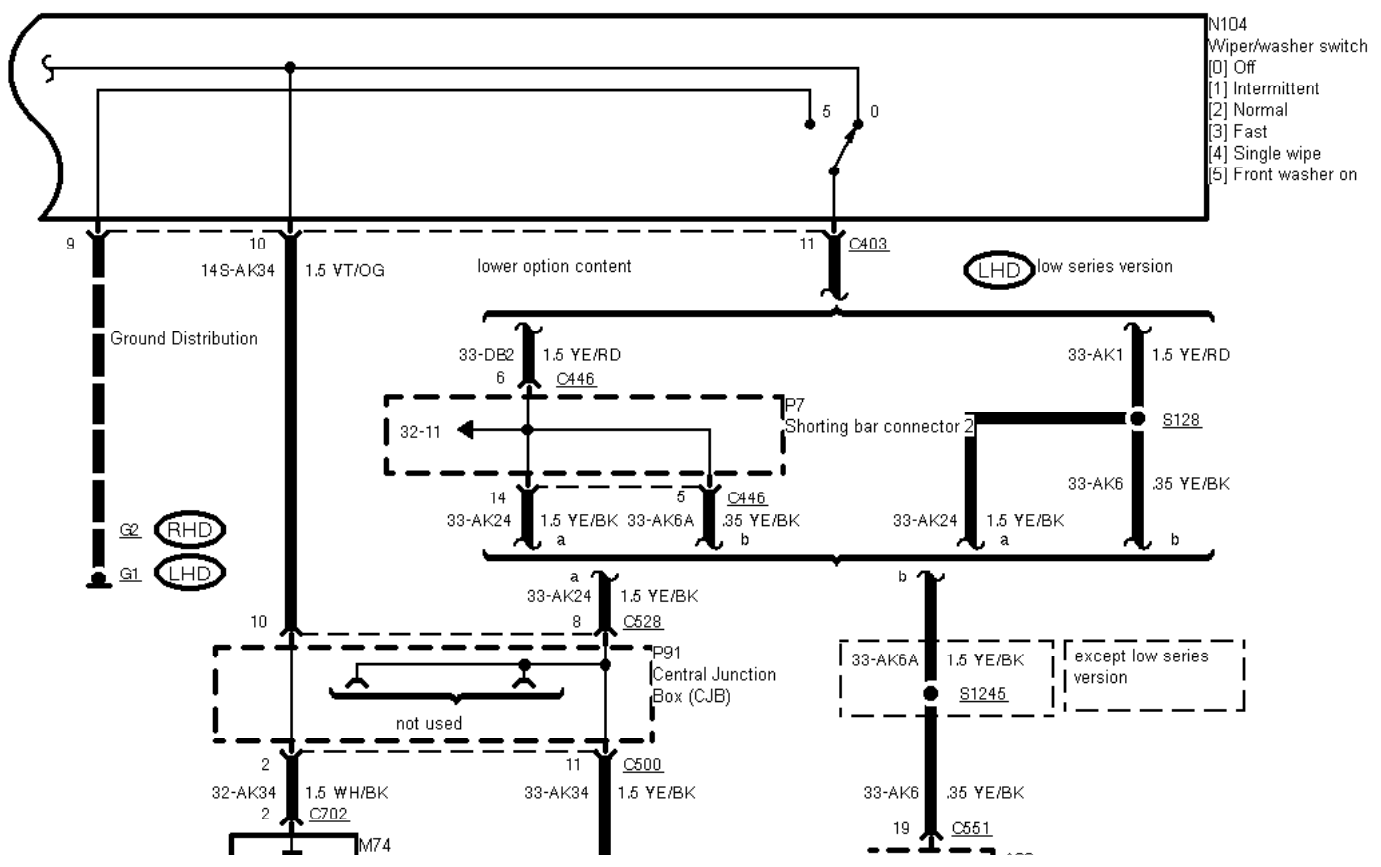

---

**32-10-001 , Wiper/Washer Control , Front wiper only**

---

32-10-1

32-10-2

---

**32-10-002 , Wiper/Washer Control , Front wiper only**

---

---

**32-10-003 , Wiper/Washer Control , Front and rear wiper**

---

- N104  
Wiper/washer switch  
[0] Off  
[1] Intermittent  
[2] Normal  
[3] Fast  
[4] Single wipe  
[8] Variable intermit-  
tent wipe

---

---

32-10-006 , Wiper/Washer Control

---

TCI Diesel manual transmission

manual transmission except 2,9 L V6 12V

manual transmission 2,9L V6 12V