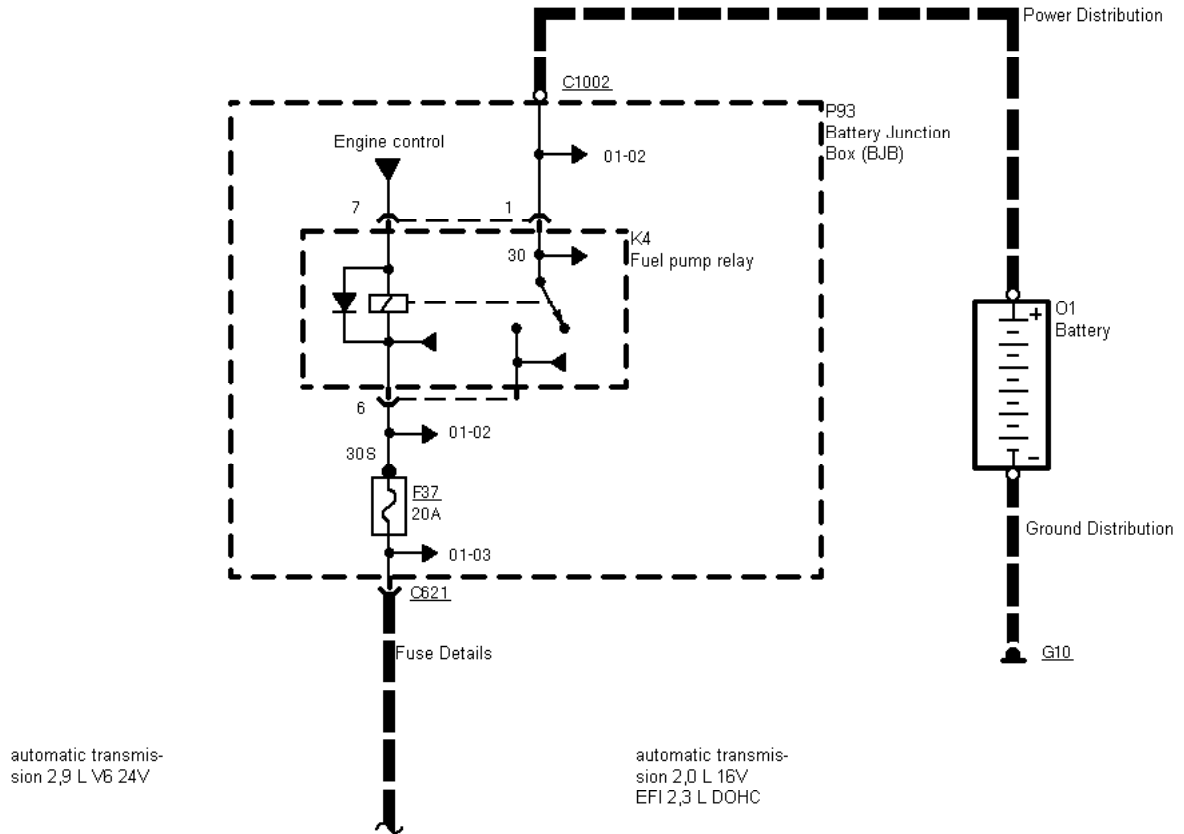

33-06-001 , Vehicle Speed Sensor

33-06-002 , Vehicle Speed Sensor

automatic transmis-
sion 2,9 L V6 12V

manual transmission
TCI Diesel

manual transmission
2,0 L EFI 2,3 L
DOHC

G10

G10

G10

33-06-003 , Vehicle Speed Sensor , 2,0 I EFI, 2,3 I DOHC

33-06-004 , Vehicle Speed Sensor , 2,9 I V6

A147
Powertrain control
module (PCM)

33-06-005 , Vehicle Speed Sensor , TCI Diesel

33-06-006 , Vehicle Speed Sensor , except LHD low series version and Taxi

temperature control
(SATC) module

33-06-007 , Vehicle Speed Sensor , Taxi

temperature control
(SATC) module