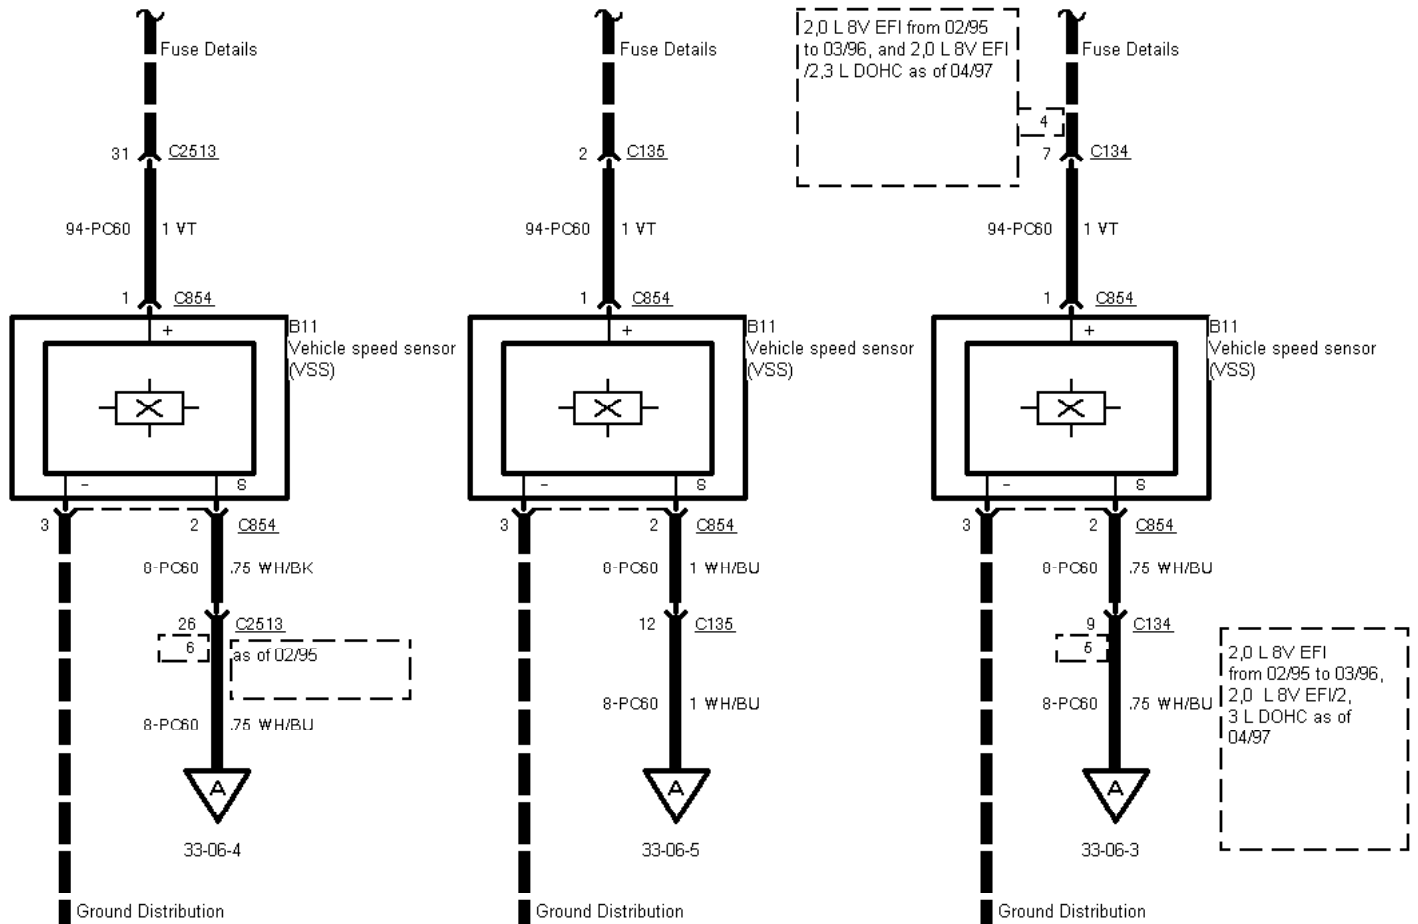

33-06-001 , Vehicle Speed Sensor

33-06-002 , Vehicle Speed Sensor

automatic transmis-
sion 2,9 L V6 12V

manual transmission
TCI Diesel

manual transmission
2,0 L EFI 2,3 L
DOHC

G10

G10

G10

33-06-003 , Vehicle Speed Sensor , 2,0 I EFI, 2,3 I DOHC

33-06-004 , Vehicle Speed Sensor , 2,9 I V6

A147
Powertrain control
module (PCM)

33-06-005 , Vehicle Speed Sensor , TCI Diesel

33-06-006 , Vehicle Speed Sensor , except LHD low series version and Taxi

temperature control
(SATC) module

33-06-007 , Vehicle Speed Sensor , Taxi

temperature control
(SATC) module