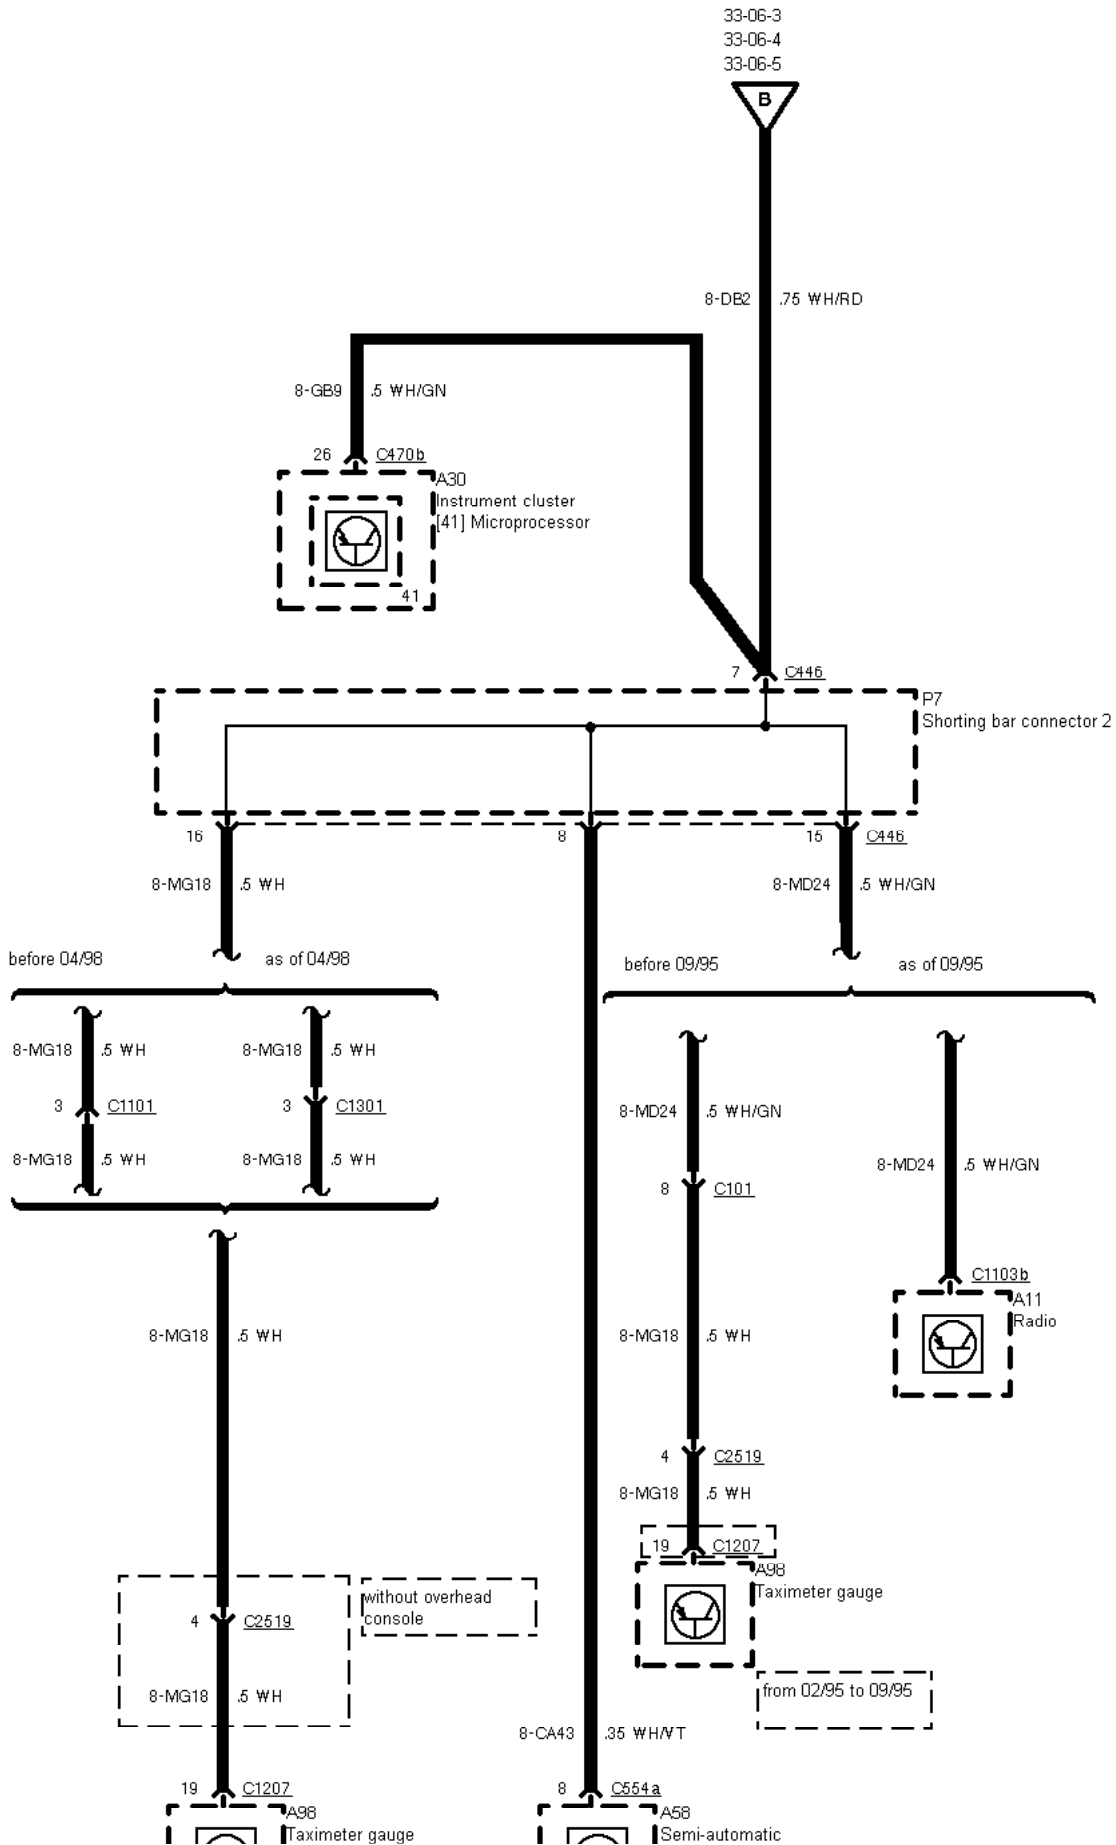

33-06-001 , Vehicle Speed Sensor

33-06-002 , Vehicle Speed Sensor

automatic transmis-
sion 2,9 L V6 12V

manual transmission
TCI Diesel

manual transmission
2,0 L EFI 2,3 L
DOHC

G10

G10

G10

33-06-003 , Vehicle Speed Sensor , 2,0 I EFI, 2,3 I DOHC

33-06-004 , Vehicle Speed Sensor , 2,9 I V6

A147
Powertrain control
module (PCM)

33-06-005 , Vehicle Speed Sensor , TCI Diesel

33-06-006 , Vehicle Speed Sensor , except LHD low series version and Taxi

temperature control
(SATC) module

33-06-007 , Vehicle Speed Sensor , Taxi

temperature control
(SATC) module