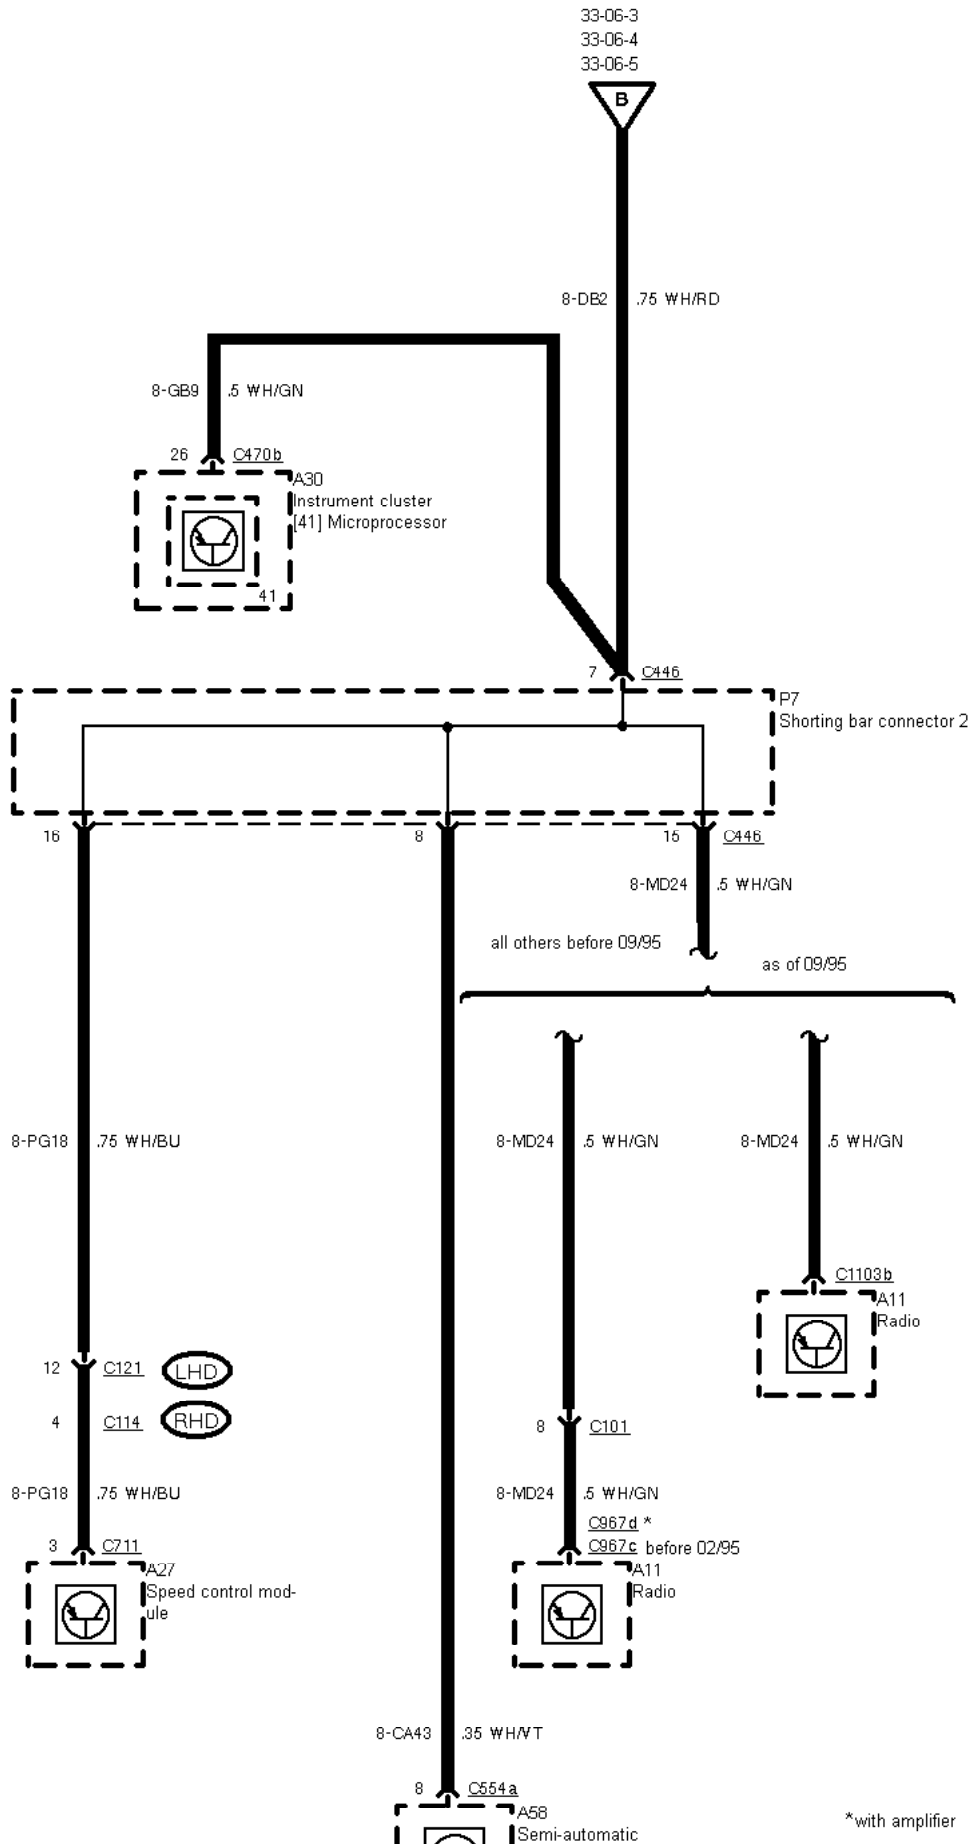

33-06-001 , Vehicle Speed Sensor

33-06-002 , Vehicle Speed Sensor

automatic transmis-
sion 2,9 L V6 12V

manual transmission
TCI Diesel

manual transmission
2,0 L EFI 2,3 L
DOHC

G10

G10

G10

33-06-003 , Vehicle Speed Sensor , 2,0 I EFI, 2,3 I DOHC

33-06-004 , Vehicle Speed Sensor , 2,9 I V6

A147
Powertrain control
module (PCM)

33-06-005 , Vehicle Speed Sensor , TCI Diesel

33-06-006 , Vehicle Speed Sensor , except LHD low series version and Taxi

temperature control
(SATC) module

33-06-007 , Vehicle Speed Sensor , Taxi

temperature control
(SATC) module