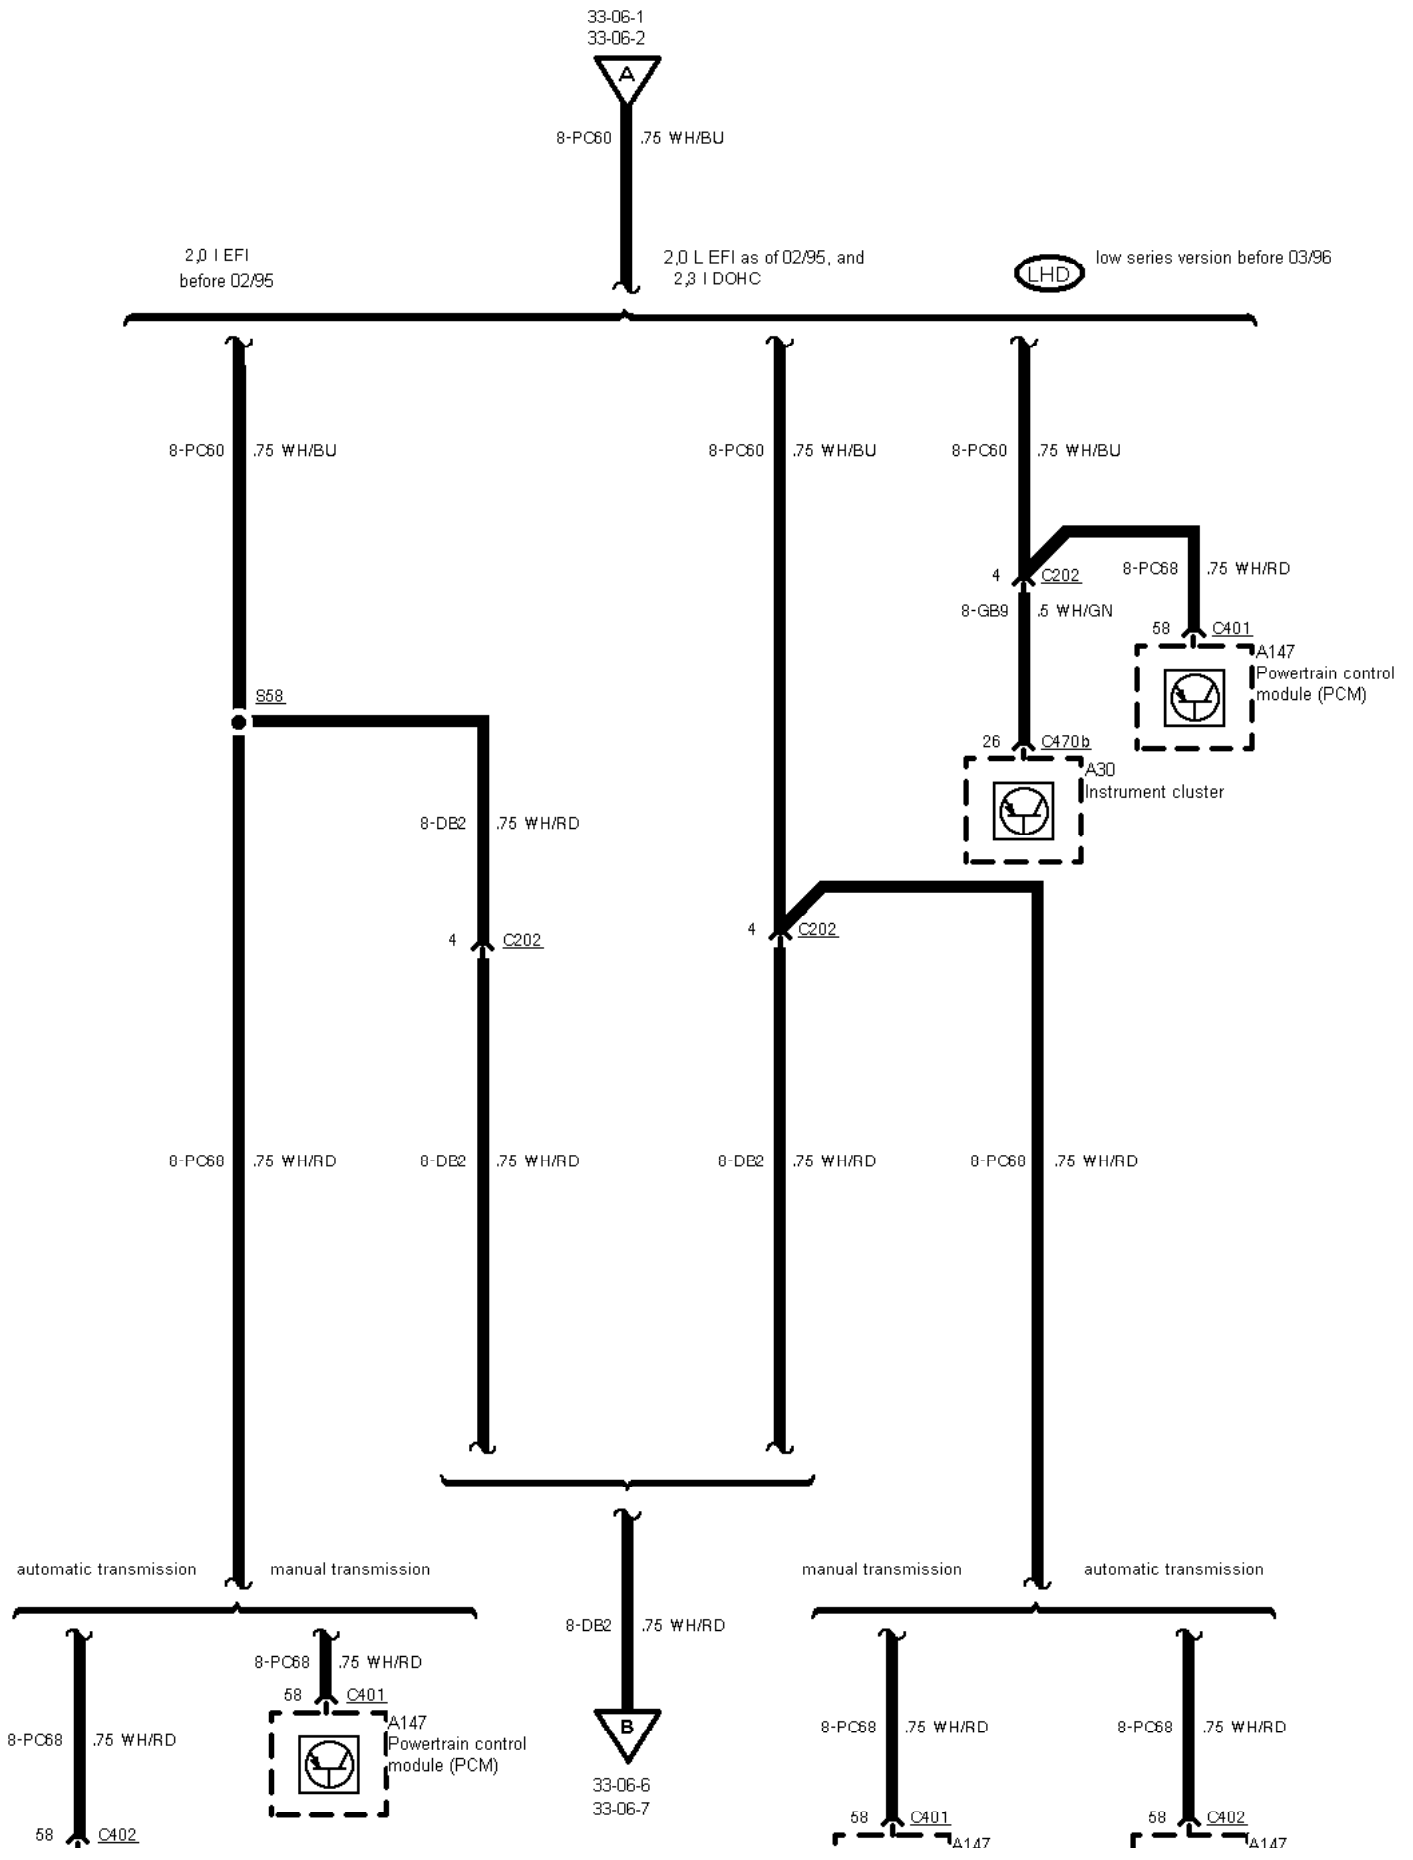

33-06-001 , Vehicle Speed Sensor

33-06-002 , Vehicle Speed Sensor

automatic transmis-
sion 2,9 L V6 12V

manual transmission
TCI Diesel

manual transmission
2,0 L EFI 2,3 L
DOHC

G10

G10

G10

33-06-003 , Vehicle Speed Sensor , 2,0 I EFI, 2,3 I DOHC

33-06-004 , Vehicle Speed Sensor , 2,9 I V6

A147
Powertrain control
module (PCM)

33-06-005 , Vehicle Speed Sensor , TCI Diesel

33-06-006 , Vehicle Speed Sensor , except LHD low series version and Taxi

temperature control
(SATC) module

33-06-007 , Vehicle Speed Sensor , Taxi

temperature control
(SATC) module