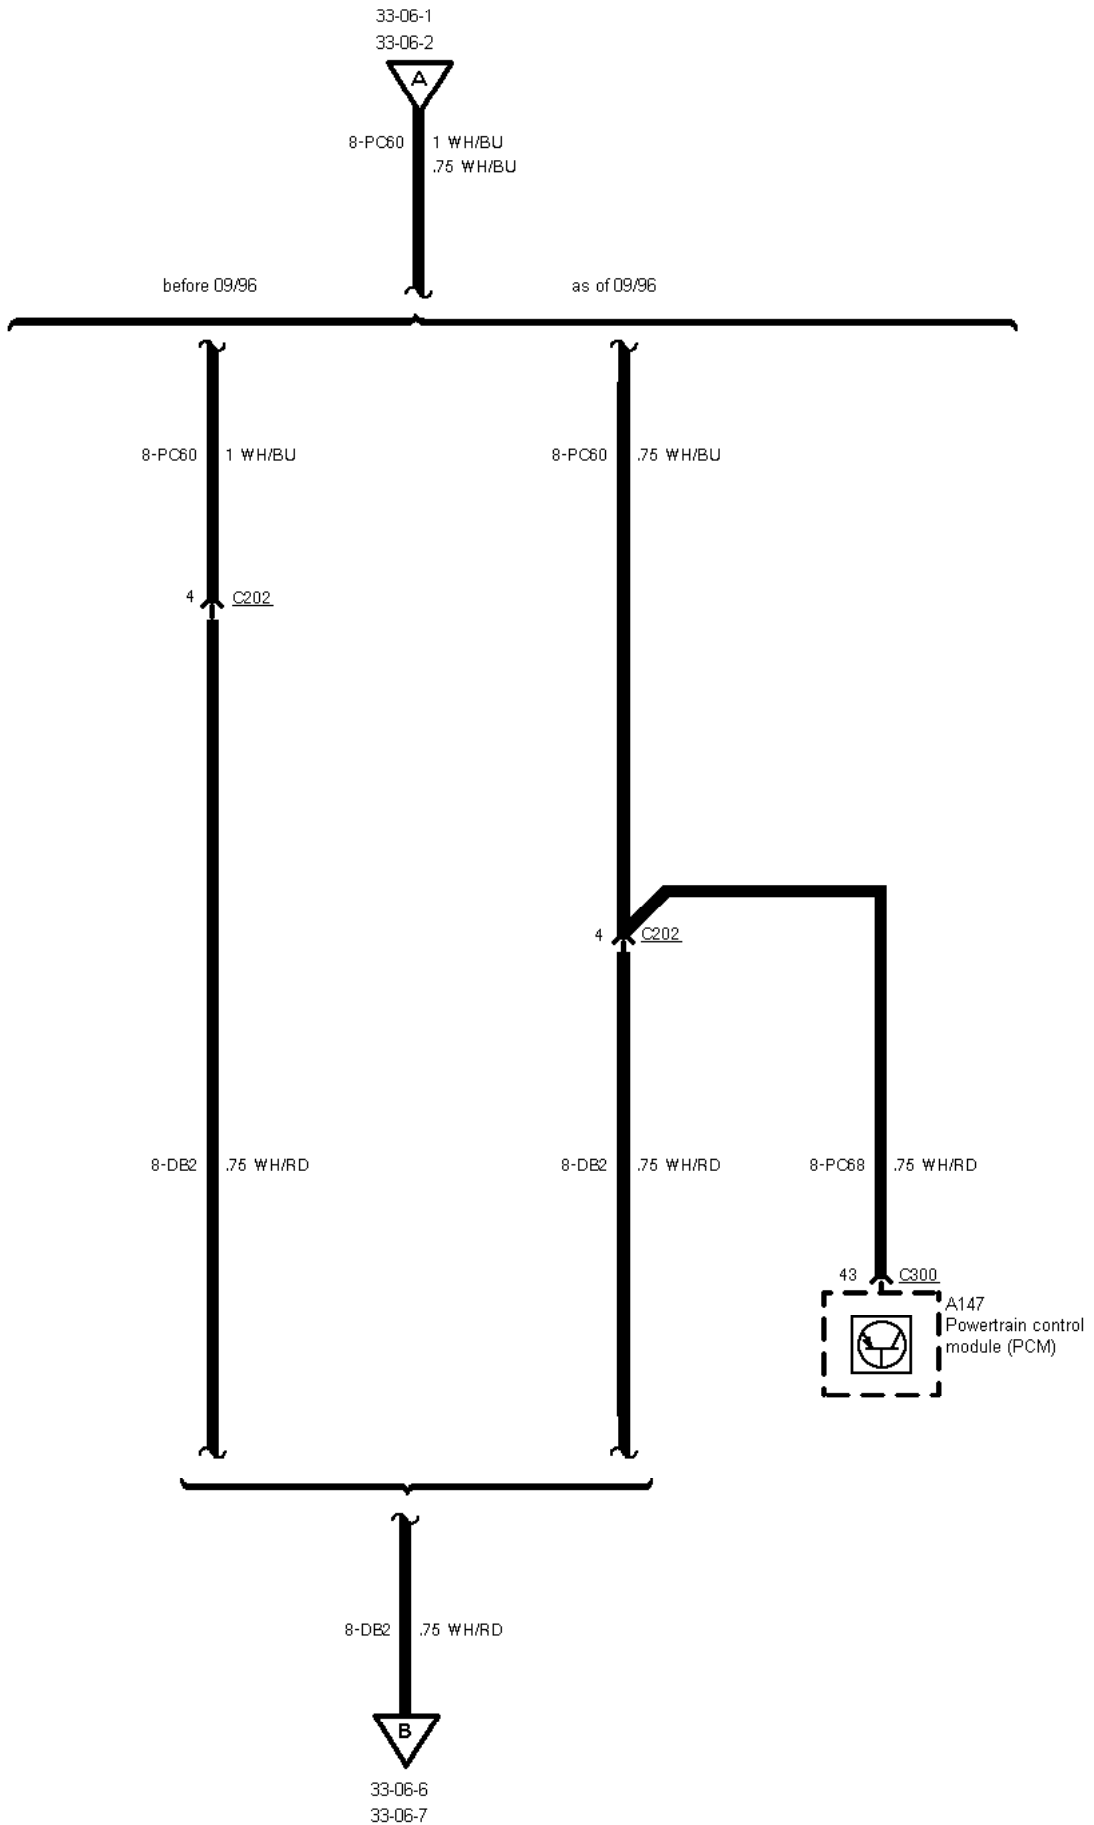

33-06-001 , Vehicle Speed Sensor

33-06-002 , Vehicle Speed Sensor

automatic transmis-
sion 2,9 L V6 12V

manual transmission
TCI Diesel

manual transmission
2,0 L EFI 2,3 L
DOHC

G10

G10

G10

33-06-003 , Vehicle Speed Sensor , 2,0 I EFI, 2,3 I DOHC

33-06-004 , Vehicle Speed Sensor , 2,9 I V6

A147
Powertrain control
module (PCM)

33-06-005 , Vehicle Speed Sensor , TCI Diesel

33-06-006 , Vehicle Speed Sensor , except LHD low series version and Taxi

temperature control
(SATC) module

33-06-007 , Vehicle Speed Sensor , Taxi

temperature control
(SATC) module