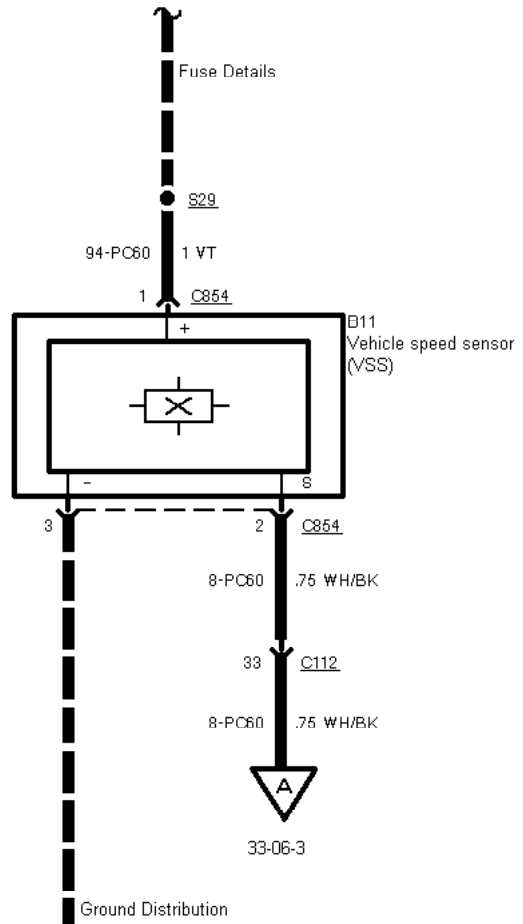

33-06-001 , Vehicle Speed Sensor

33-06-002 , Vehicle Speed Sensor

automatic transmis-
sion 2,9 L V6 12V

manual transmission
TCI Diesel

manual transmission
2,0 L EFI 2,3 L
DOHC

G10

G10

G10

33-06-003 , Vehicle Speed Sensor , 2,0 I EFI, 2,3 I DOHC

33-06-004 , Vehicle Speed Sensor , 2,9 I V6

A147
Powertrain control
module (PCM)

33-06-005 , Vehicle Speed Sensor , TCI Diesel

33-06-006 , Vehicle Speed Sensor , except LHD low series version and Taxi

temperature control
(SATC) module

33-06-007 , Vehicle Speed Sensor , Taxi

temperature control
(SATC) module