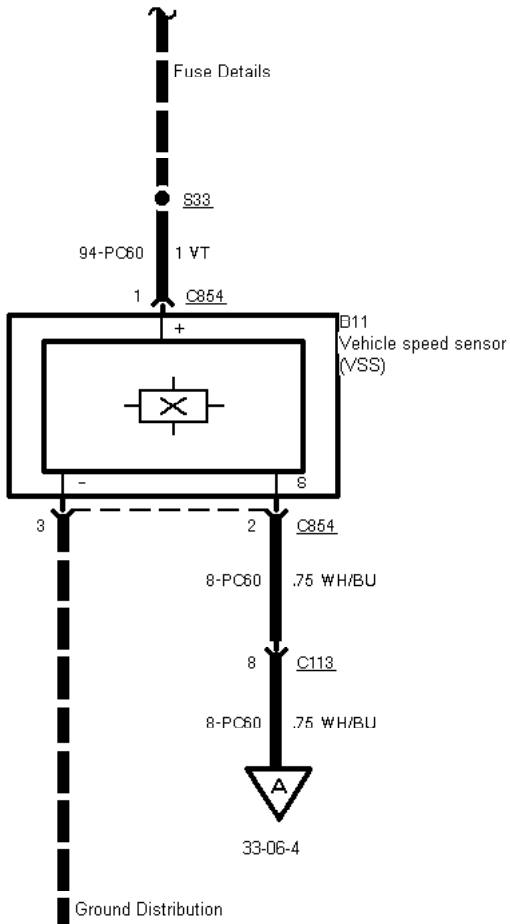

33-06-001 , Vehicle Speed Sensor

33-06-002 , Vehicle Speed Sensor

automatic transmis-
sion 2,9 L V6 12V

manual transmission
TCI Diesel

manual transmission
2,0 L EFI 2,3 L
DOHC

G10

G10

G10

33-06-003 , Vehicle Speed Sensor , 2,0 I EFI, 2,3 I DOHC

33-06-004 , Vehicle Speed Sensor , 2,9 I V6

A147
Powertrain control
module (PCM)

33-06-005 , Vehicle Speed Sensor , TCI Diesel

33-06-006 , Vehicle Speed Sensor , except LHD low series version and Taxi

temperature control
(SATC) module

33-06-007 , Vehicle Speed Sensor , Taxi

temperature control
(SATC) module