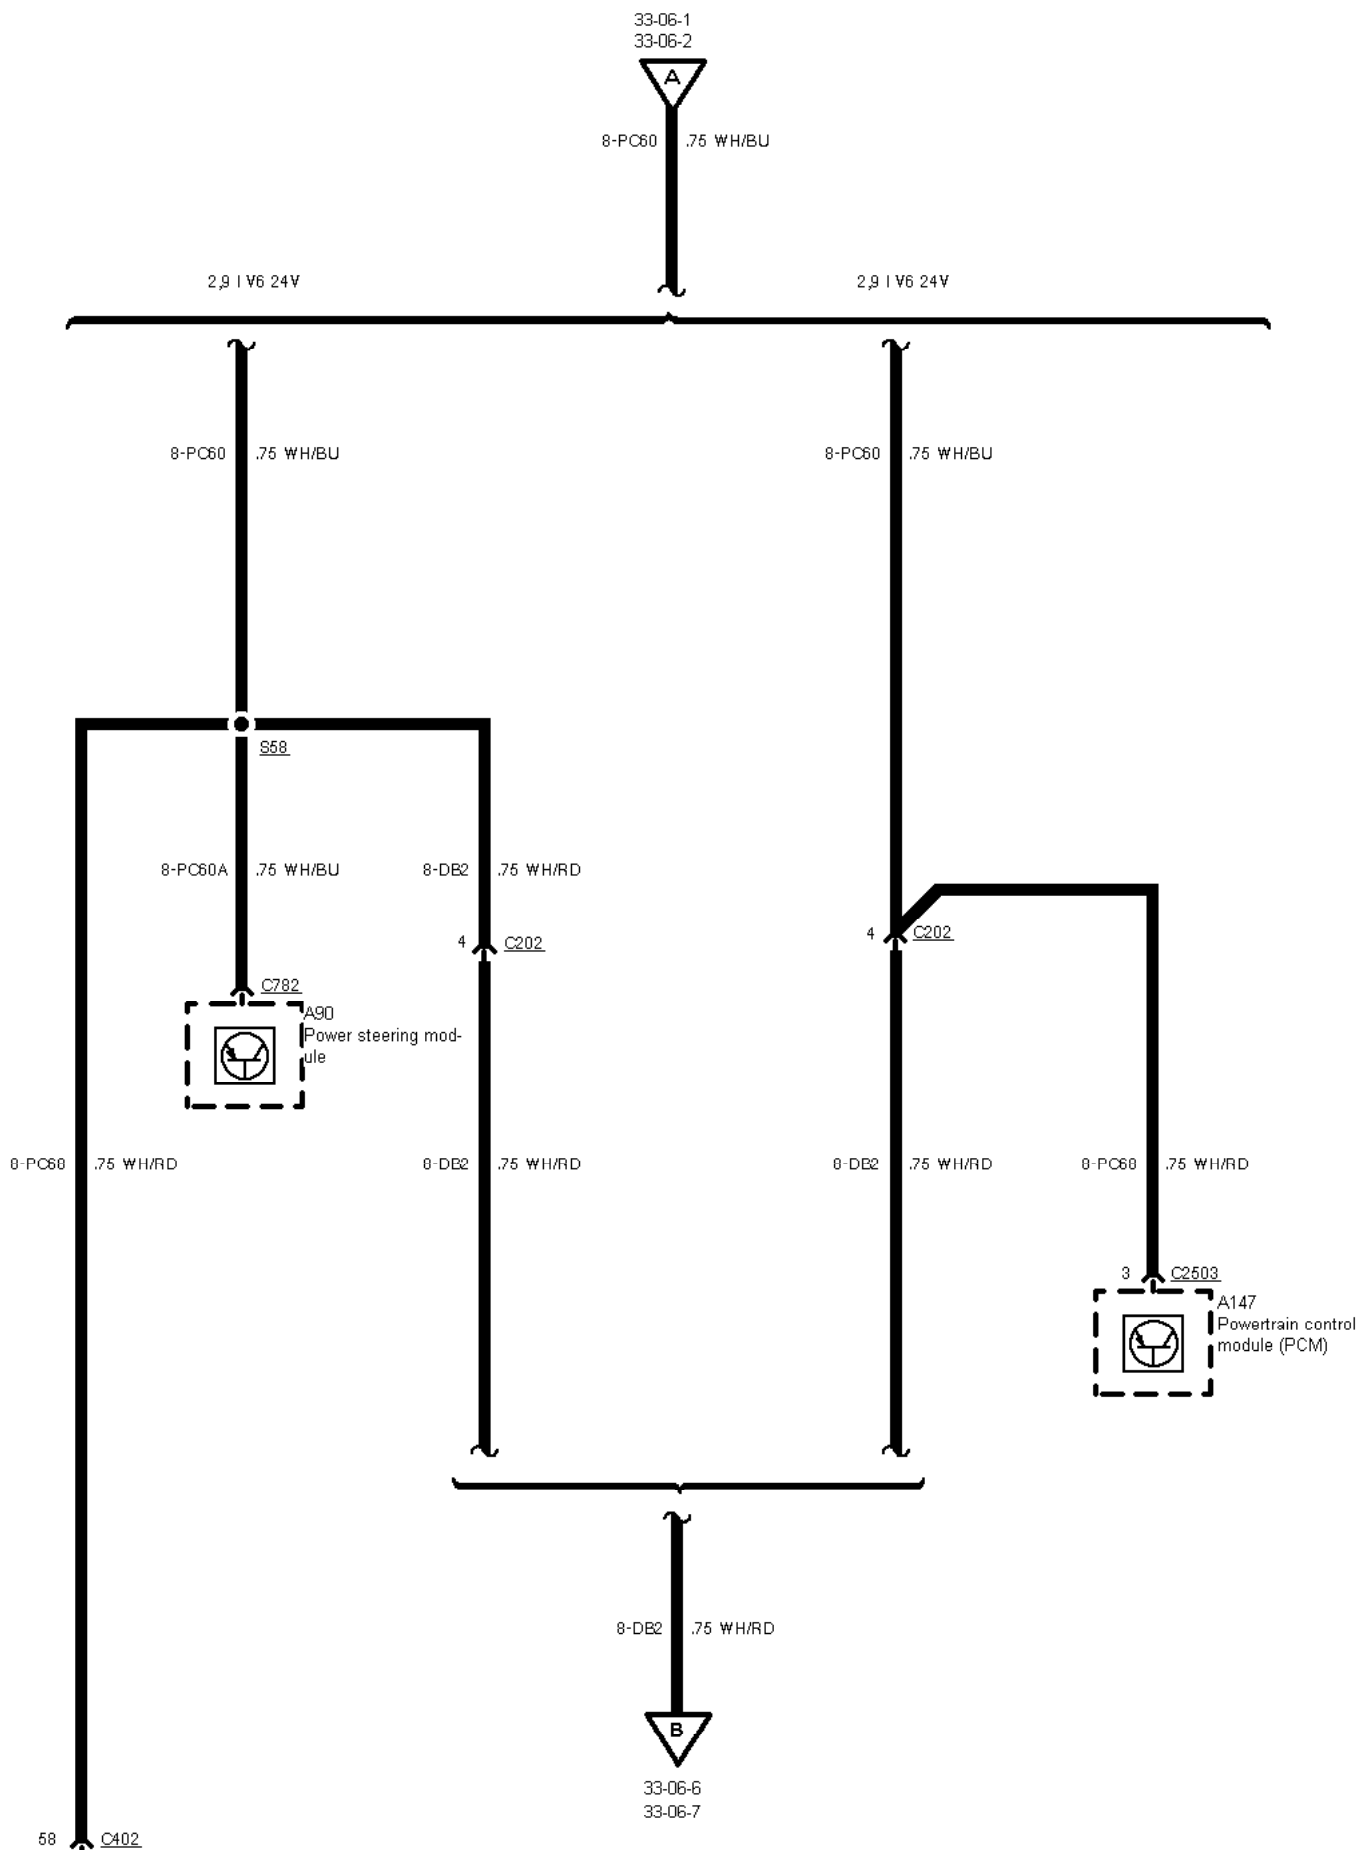

33-06-001 , Vehicle Speed Sensor

33-06-002 , Vehicle Speed Sensor

automatic transmis-
sion 2,9 L V6 12V

manual transmission
TCI Diesel

manual transmission
2,0 L EFI 2,3 L
DOHC

G10

G10

G10

33-06-003 , Vehicle Speed Sensor , 2,0 I EFI, 2,3 I DOHC

33-06-004 , Vehicle Speed Sensor , 2,9 I V6

A147
Powertrain control
module (PCM)

33-06-005 , Vehicle Speed Sensor , TCI Diesel

33-06-006 , Vehicle Speed Sensor , except LHD low series version and Taxi

temperature control
(SATC) module

33-06-007 , Vehicle Speed Sensor , Taxi

temperature control
(SATC) module