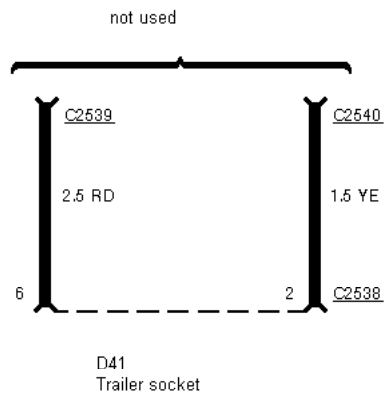

13-pin trailer socket

RHD

7-pin trailer socket

D41
Trailer socket

13-pin trailer socket

D41
Trailer socket