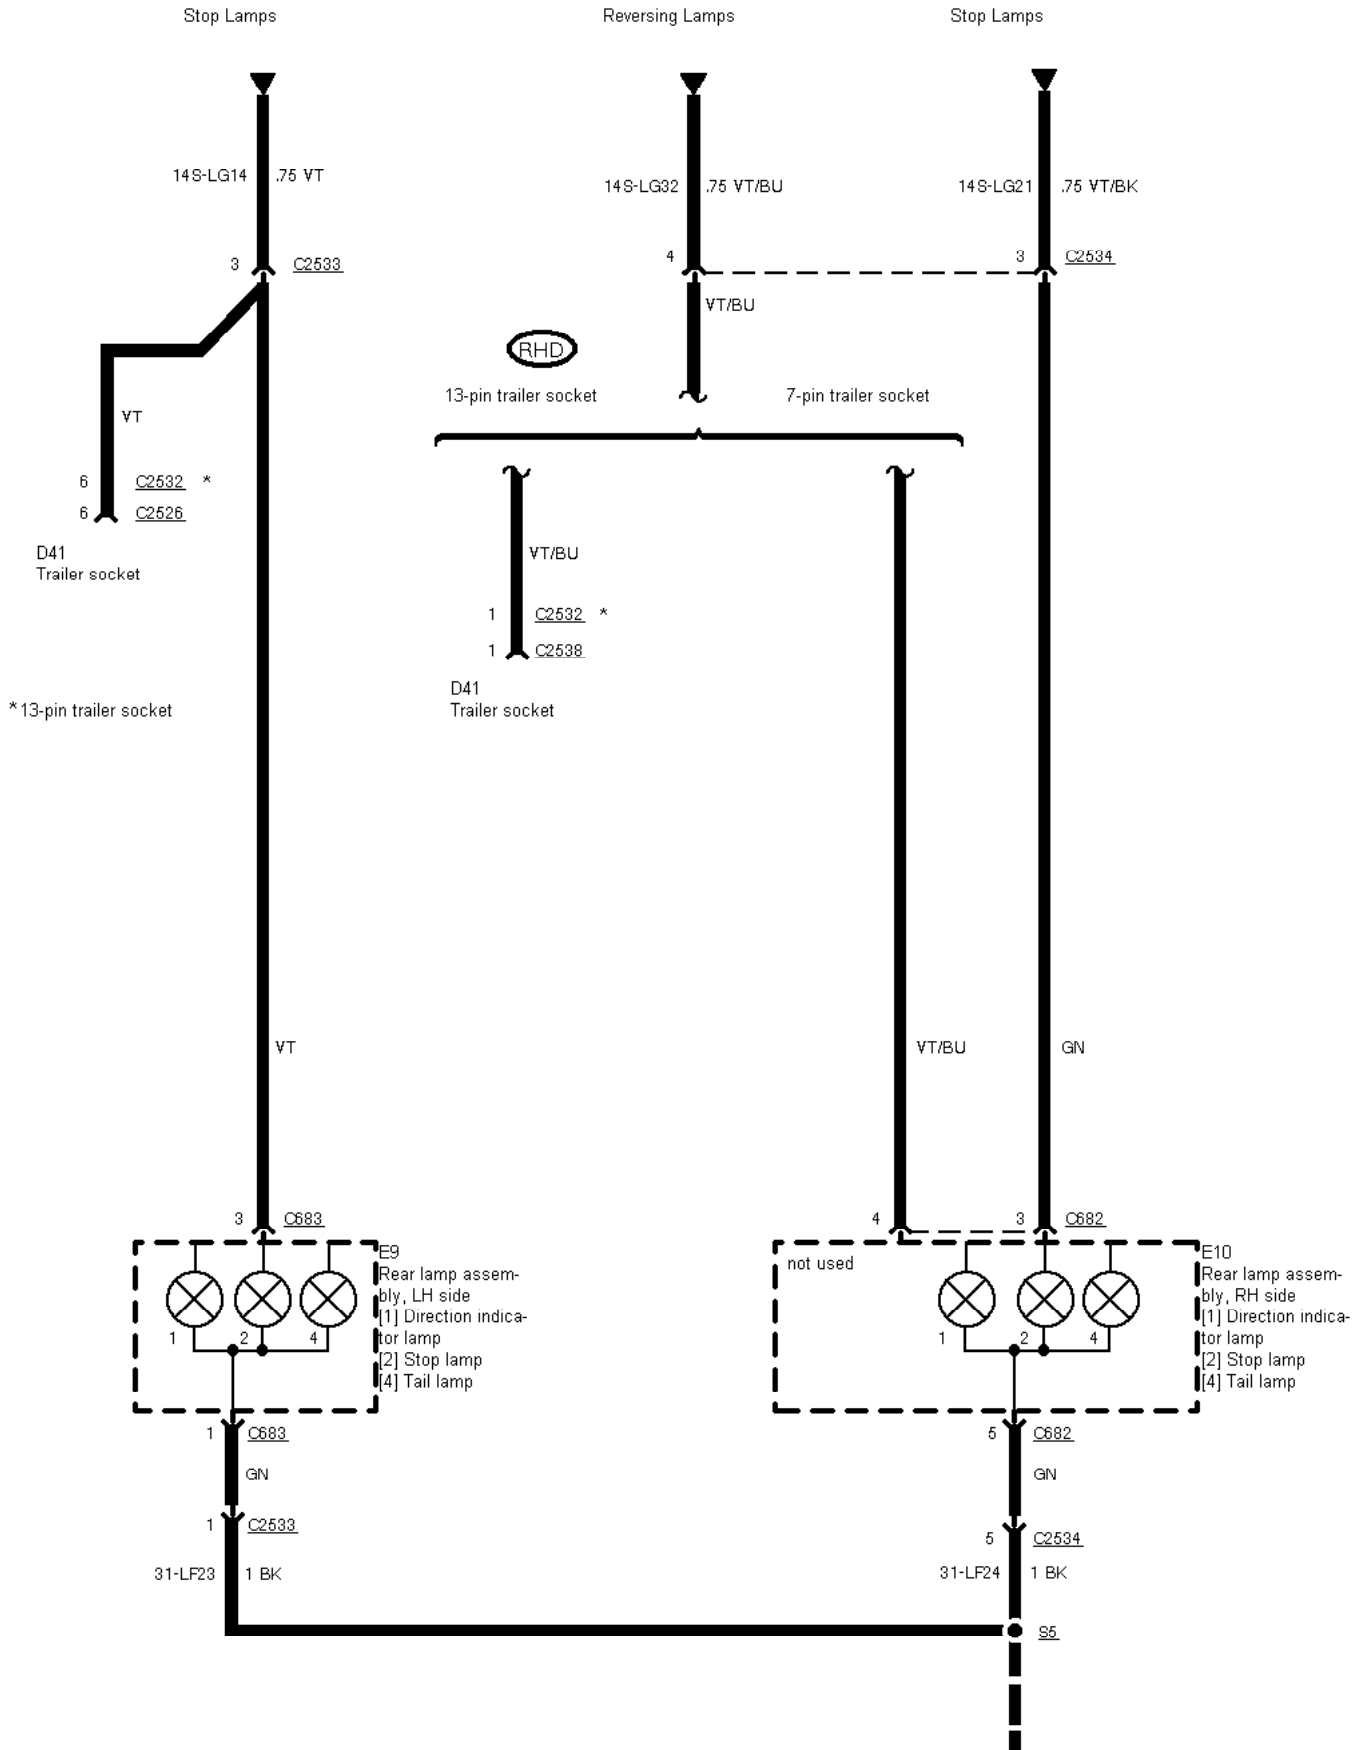

Notchback

D41  
Trailer socket

\*13-pin trailer socket

---

**43-05-005 , Trailer Adapter Socket , Notchback**

---

---

43-05-006 , Trailer Adapter Socket , Notchback