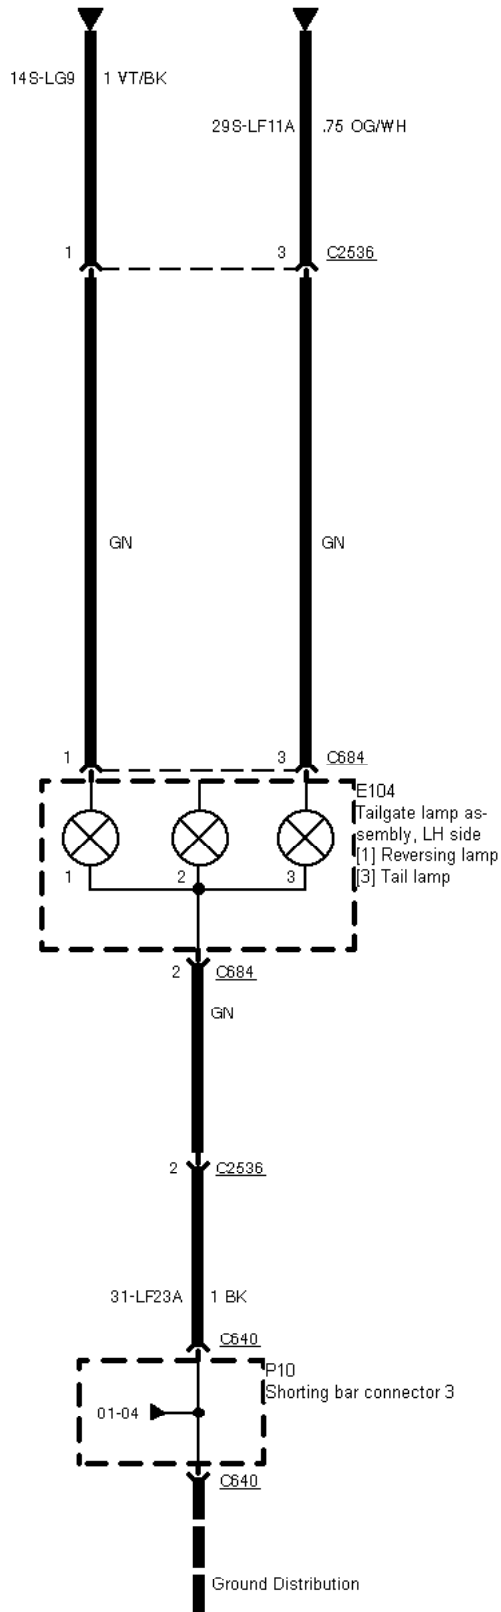

Reversing Lamps

Parking Lamps/Li-
cense Plate Lamps