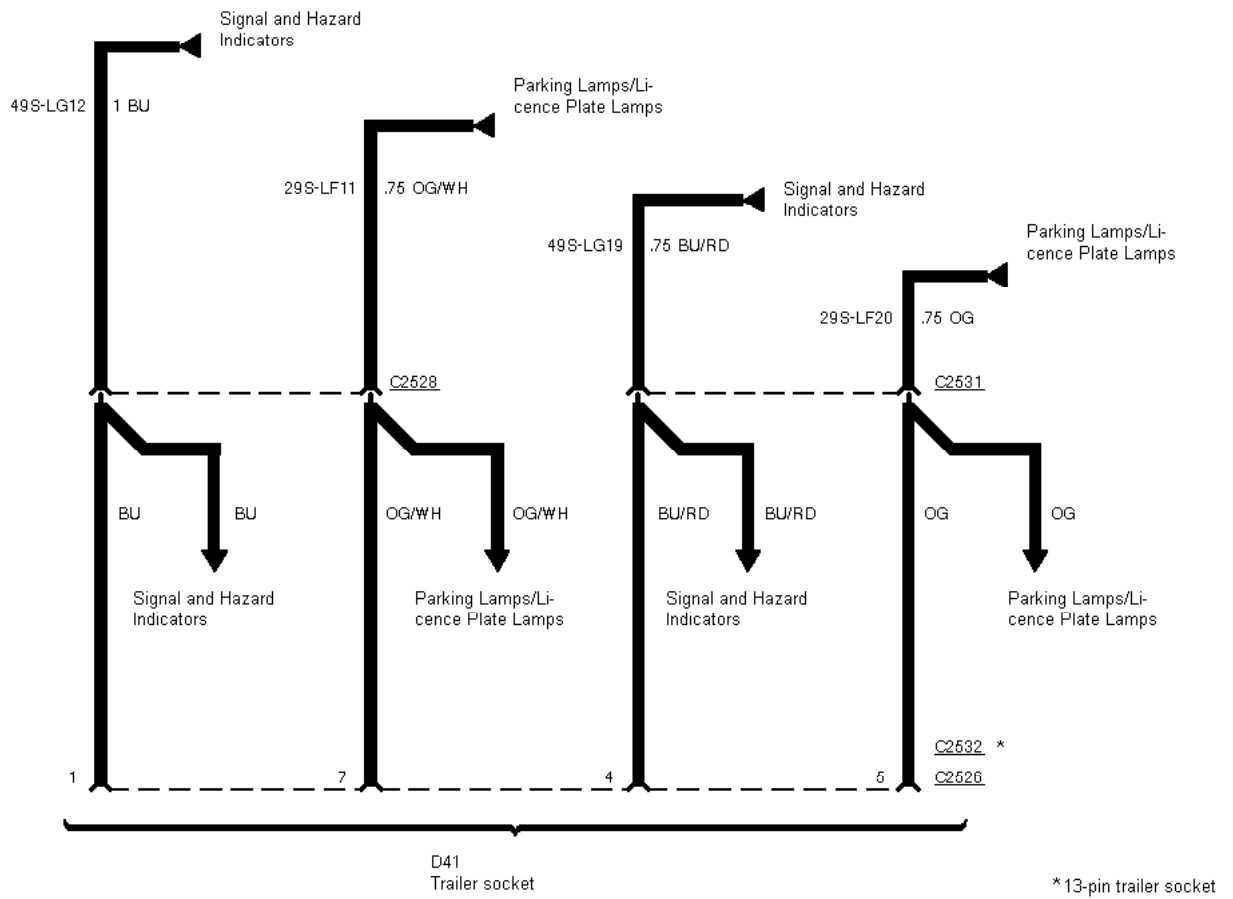

---

43-05-003 , Trailer Adapter Socket , Wagon

---

Fog Lamps

---

**43-05-004 , Trailer Adapter Socket**

---

Wagon

Notchback

D41  
Trailer socket

\*13-pin trailer socket

---

**43-05-005 , Trailer Adapter Socket , Notchback**

---

---

43-05-006 , Trailer Adapter Socket , Notchback