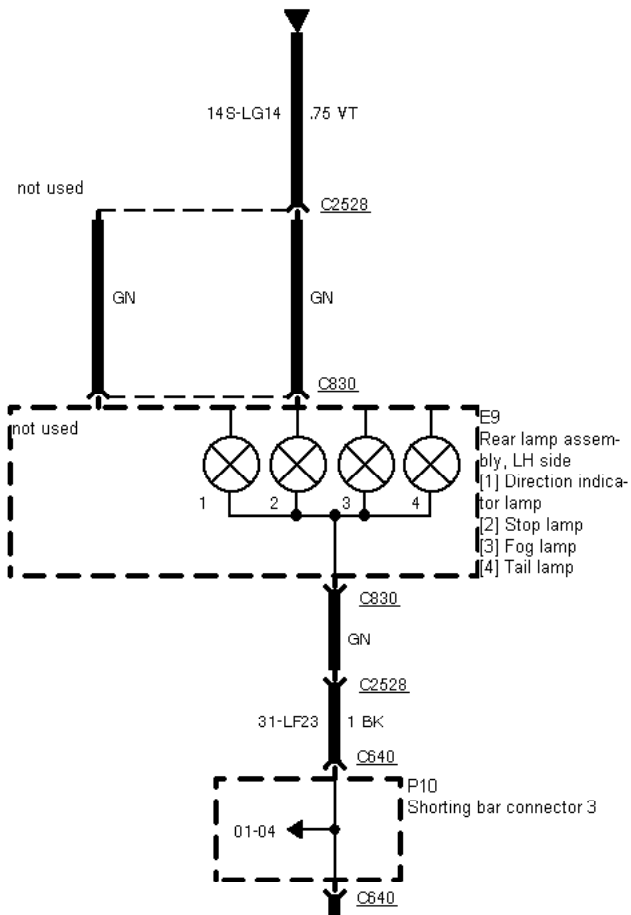

---

43-05-001 , Trailer Adapter Socket

---

---

43-05-002 , Trailer Adapter Socket , Wagon

---

Stop Lamps

Stop Lamps

Notchback

D41  
Trailer socket

\*13-pin trailer socket

---

**43-05-005 , Trailer Adapter Socket , Notchback**

---

---

43-05-006 , Trailer Adapter Socket , Notchback