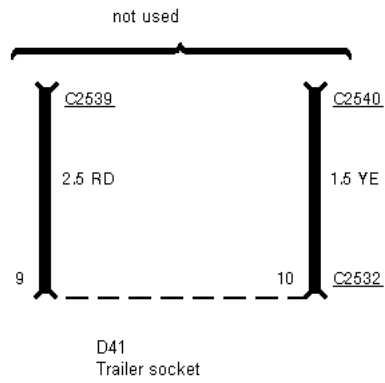

---

43-05-007 , Trailer Adapter Socket , Notchback

---

Fog Lamps

---

43-05-008 , Trailer Adapter Socket

---

13-pin trailer socket