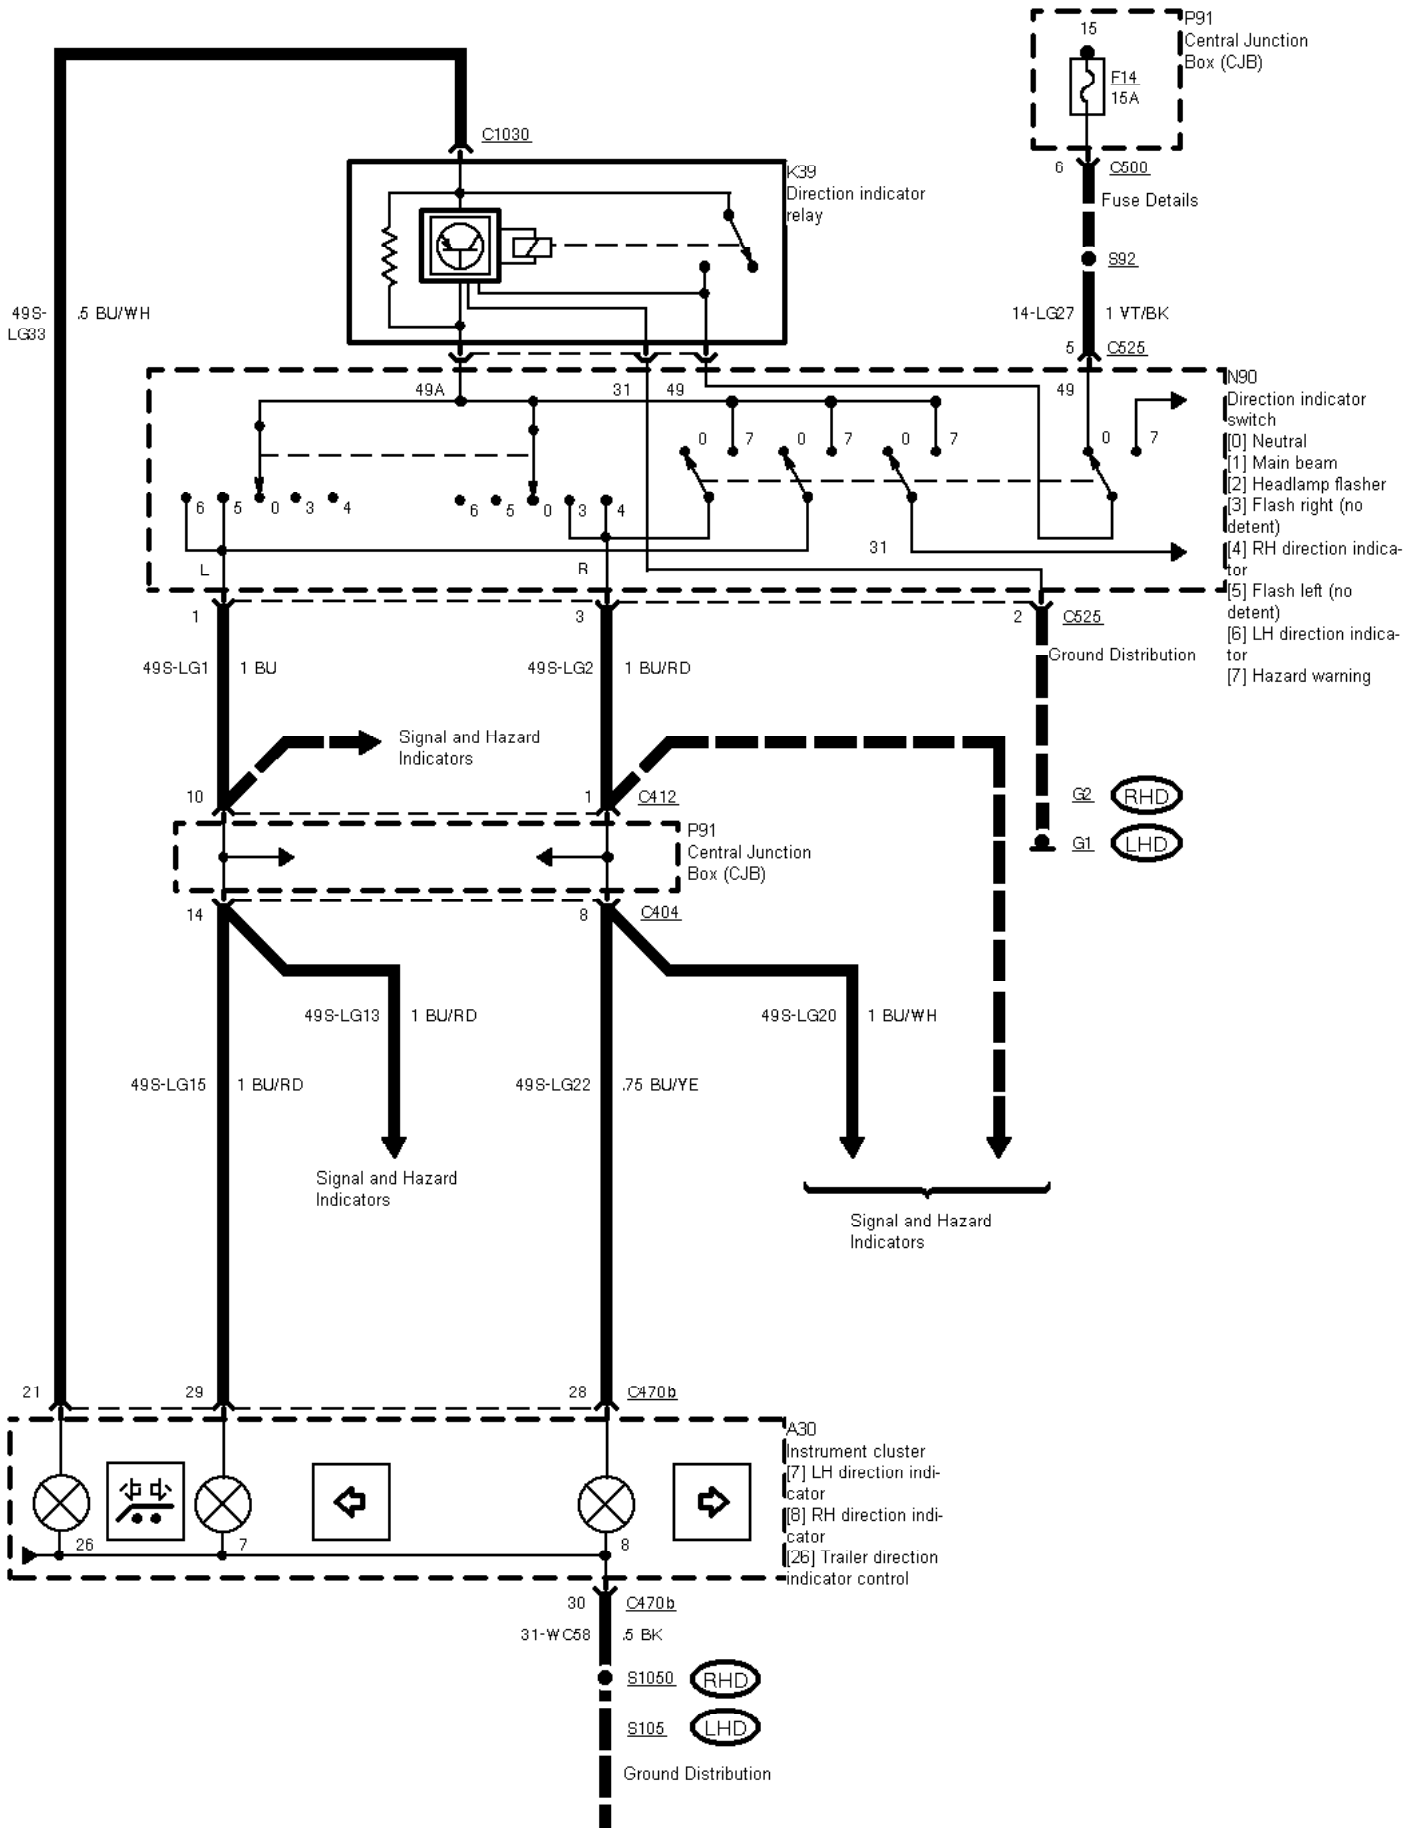

---

43-05-001 , Trailer Adapter Socket

---

---

43-05-002 , Trailer Adapter Socket , Wagon

---

Stop Lamps

Stop Lamps

---

43-05-003 , Trailer Adapter Socket , Wagon

---

Fog Lamps

---

**43-05-004 , Trailer Adapter Socket**

---

Wagon

Notchback

D41  
Trailer socket

\*13-pin trailer socket

---

**43-05-005 , Trailer Adapter Socket , Notchback**

---

---

43-05-006 , Trailer Adapter Socket , Notchback