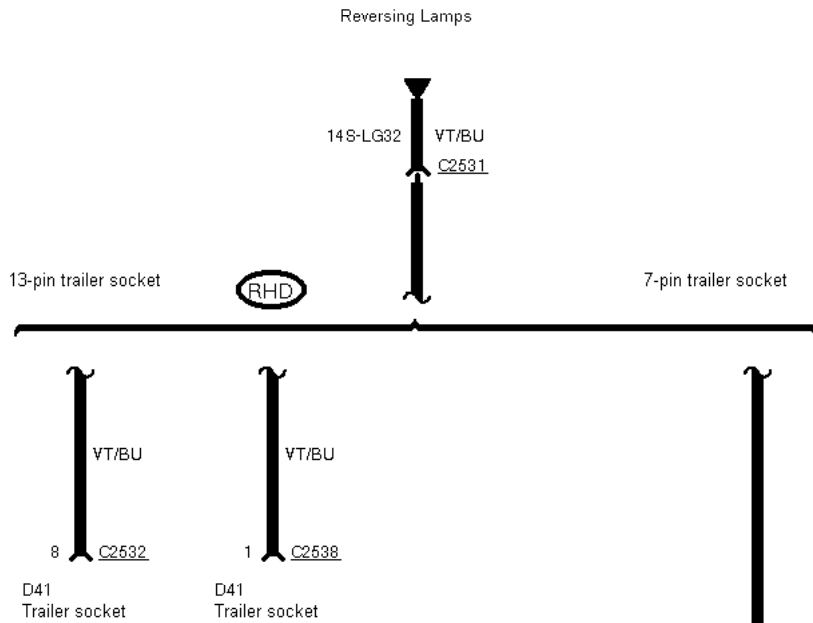

---

43-05-001 , Trailer Adapter Socket

---

---

43-05-002 , Trailer Adapter Socket , Wagon

---

Stop Lamps

Stop Lamps

---

43-05-003 , Trailer Adapter Socket , Wagon

---

Fog Lamps

---

**43-05-004 , Trailer Adapter Socket**

---

Wagon

Notchback

D41  
Trailer socket

\*13-pin trailer socket

---

**43-05-005 , Trailer Adapter Socket , Notchback**

---

---

43-05-006 , Trailer Adapter Socket , Notchback