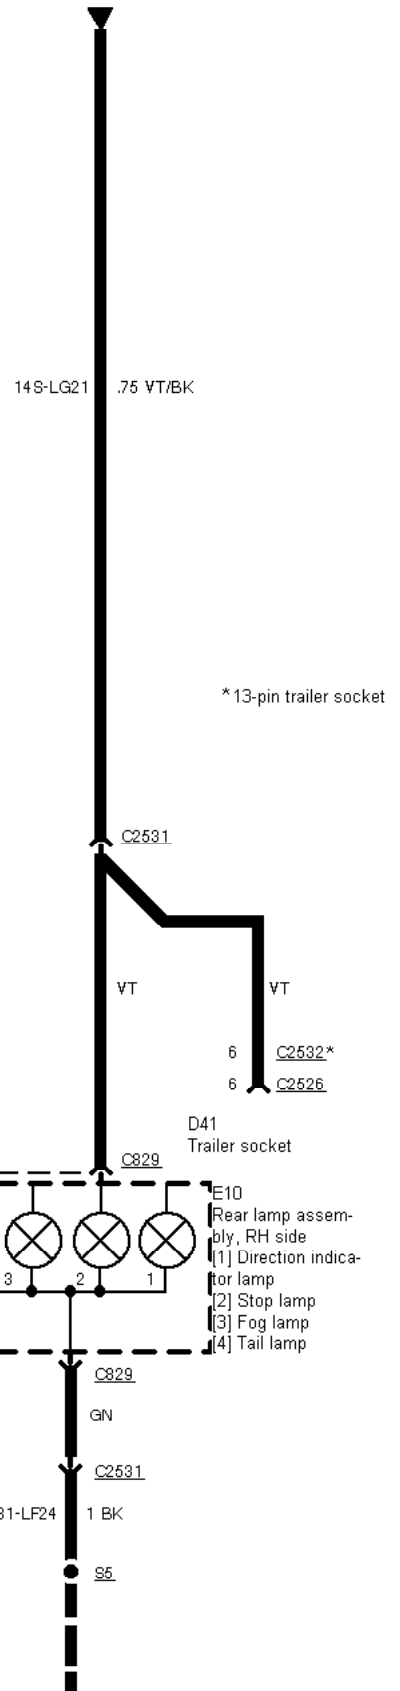

---

43-05-001 , Trailer Adapter Socket

---

---

43-05-002 , Trailer Adapter Socket , Wagon

---

Stop Lamps

Stop Lamps

---

43-05-003 , Trailer Adapter Socket , Wagon

---

Fog Lamps

---

**43-05-004 , Trailer Adapter Socket**

---

Wagon

Notchback

D41  
Trailer socket

\*13-pin trailer socket

---

**43-05-005 , Trailer Adapter Socket , Notchback**

---

---

43-05-006 , Trailer Adapter Socket , Notchback