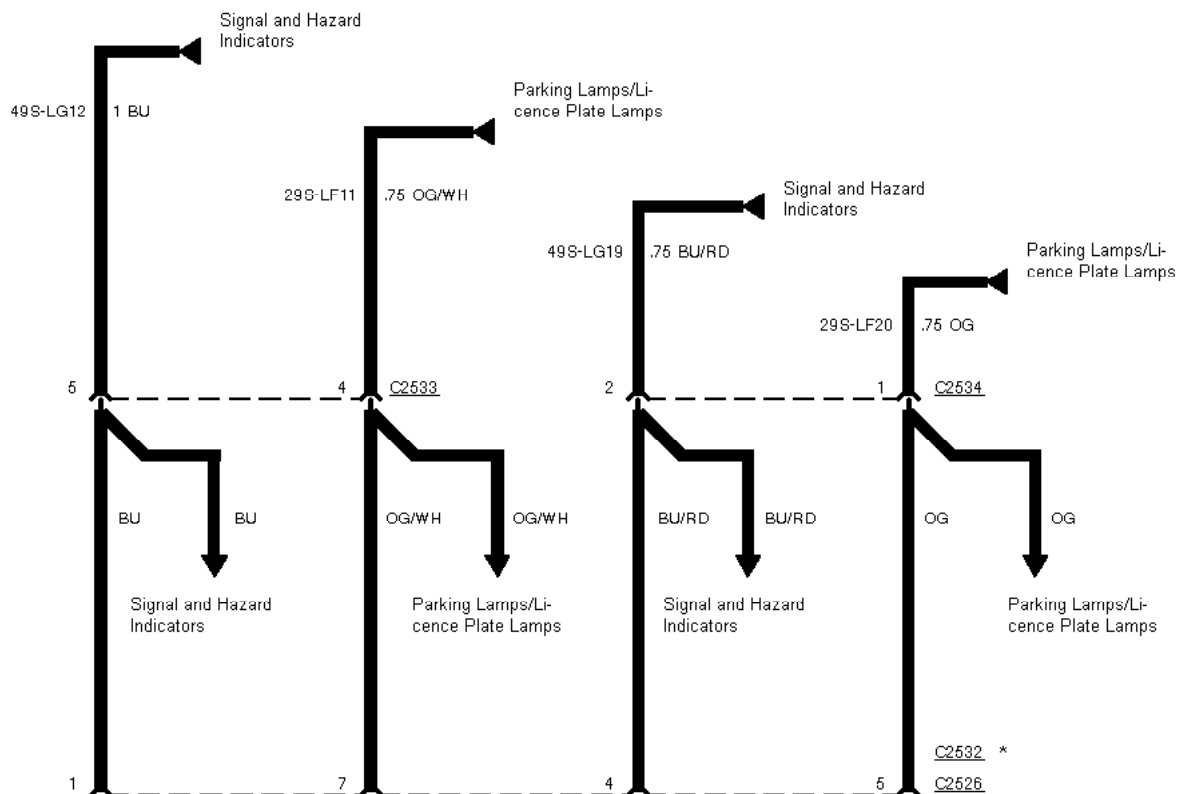

---

43-05-001 , Trailer Adapter Socket

---

---

43-05-002 , Trailer Adapter Socket , Wagon

---

Stop Lamps

Stop Lamps

---

43-05-003 , Trailer Adapter Socket , Wagon

---

Fog Lamps

---

**43-05-004 , Trailer Adapter Socket**

---

Wagon

Notchback

D41  
Trailer socket

\*13-pin trailer socket

---

**43-05-005 , Trailer Adapter Socket , Notchback**

---

---

43-05-006 , Trailer Adapter Socket , Notchback