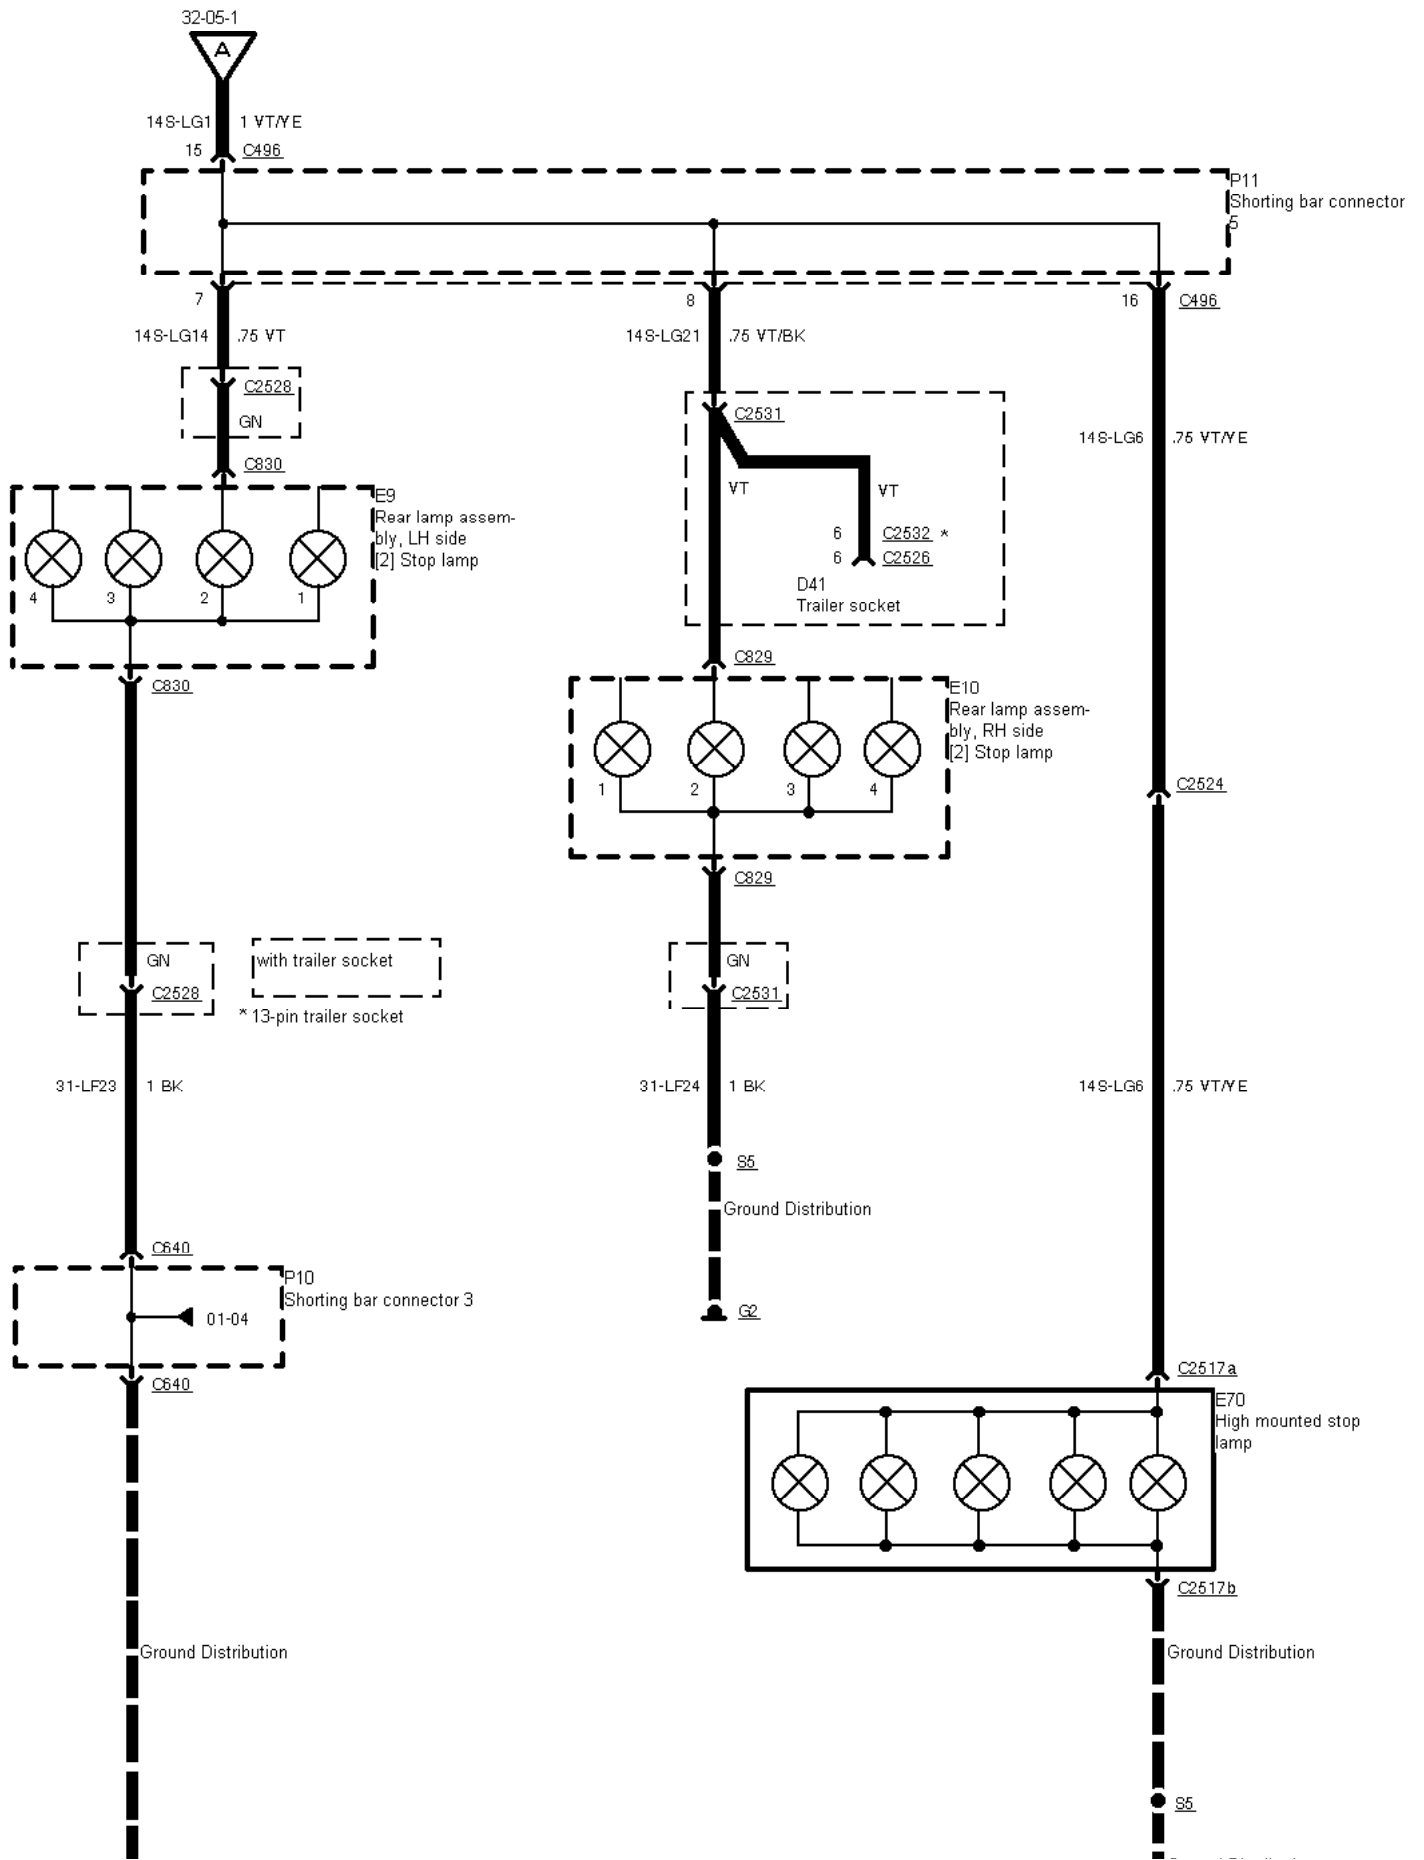

32-05-001 , Stop Lamps

32-05-002 , Stop Lamps , Notchback

G2

G2

32-05-003 , Stop Lamps , Wagon

G1

G2

32-05-004 , Stop Lamps , low series version before 03/96