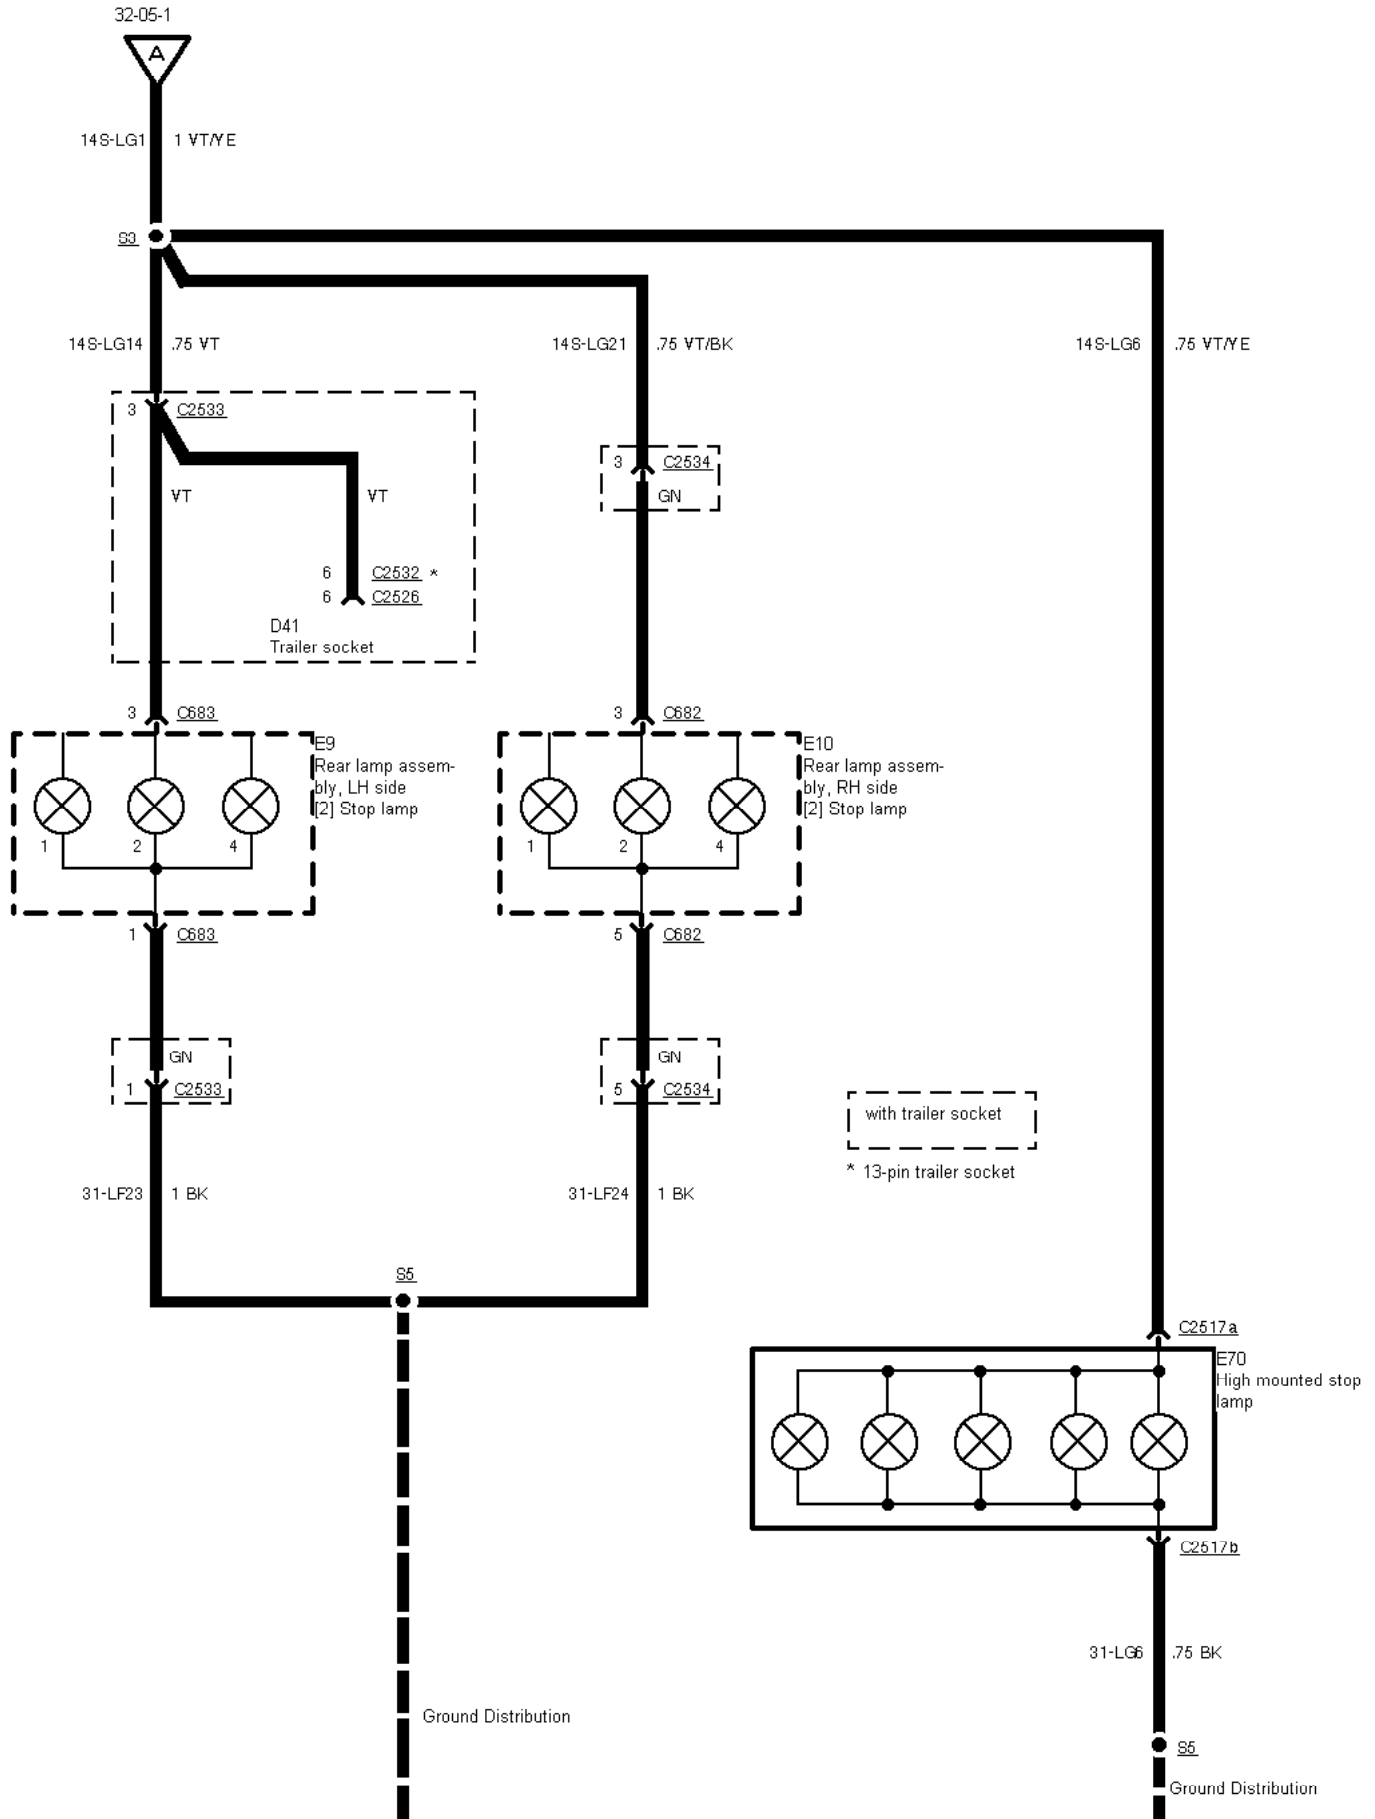

32-05-001 , Stop Lamps

32-05-002 , Stop Lamps , Notchback

G2

G2

32-05-003 , Stop Lamps , Wagon

G1

G2

32-05-004 , Stop Lamps , low series version before 03/96