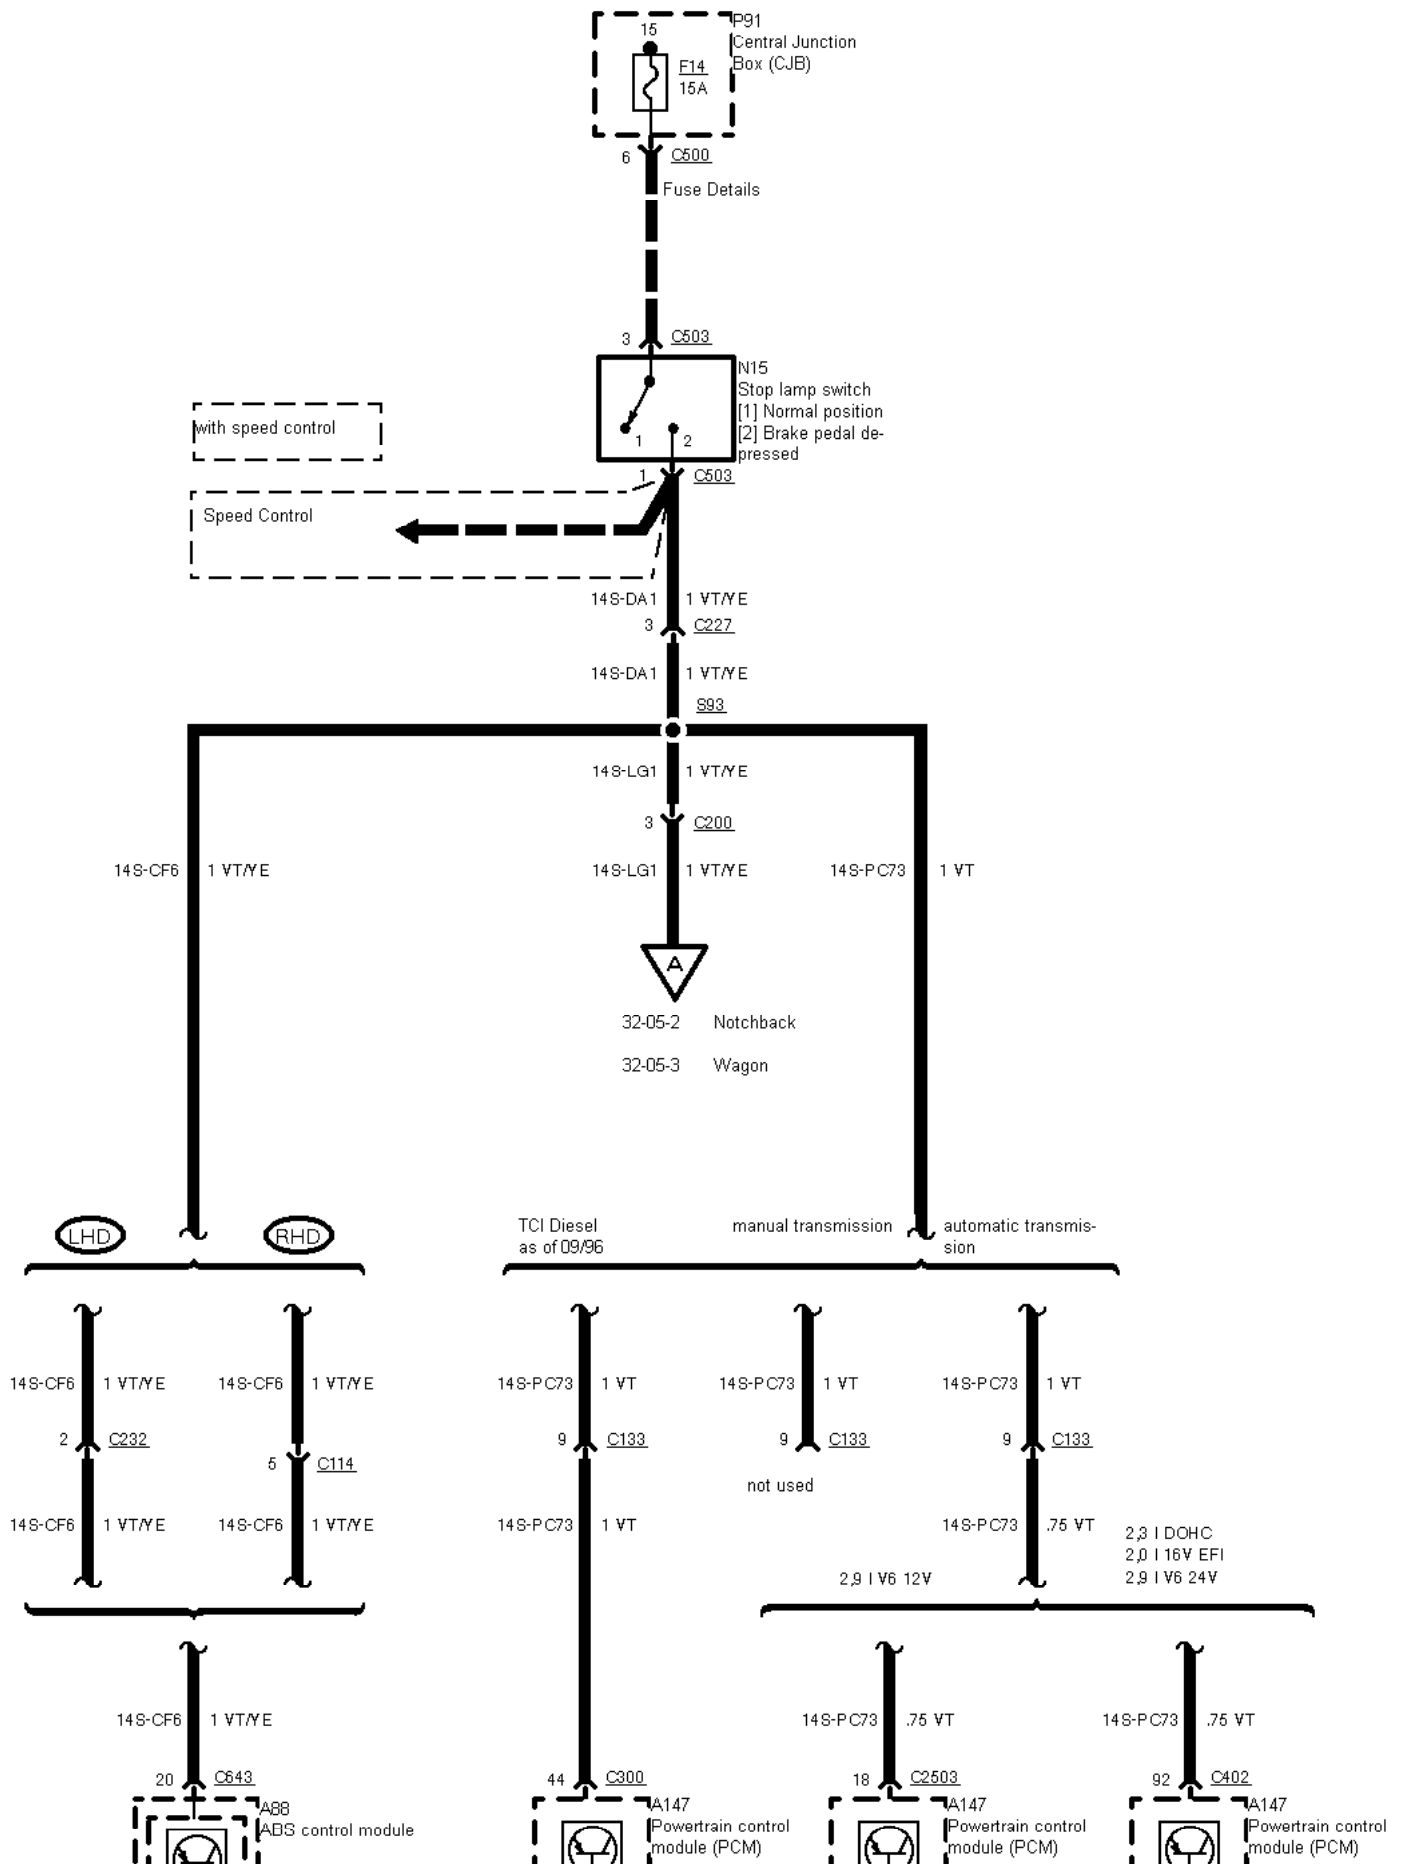

32-05-001 , Stop Lamps

32-05-002 , Stop Lamps , Notchback

G2

G2

32-05-003 , Stop Lamps , Wagon

G1

G2

32-05-004 , Stop Lamps , low series version before 03/96