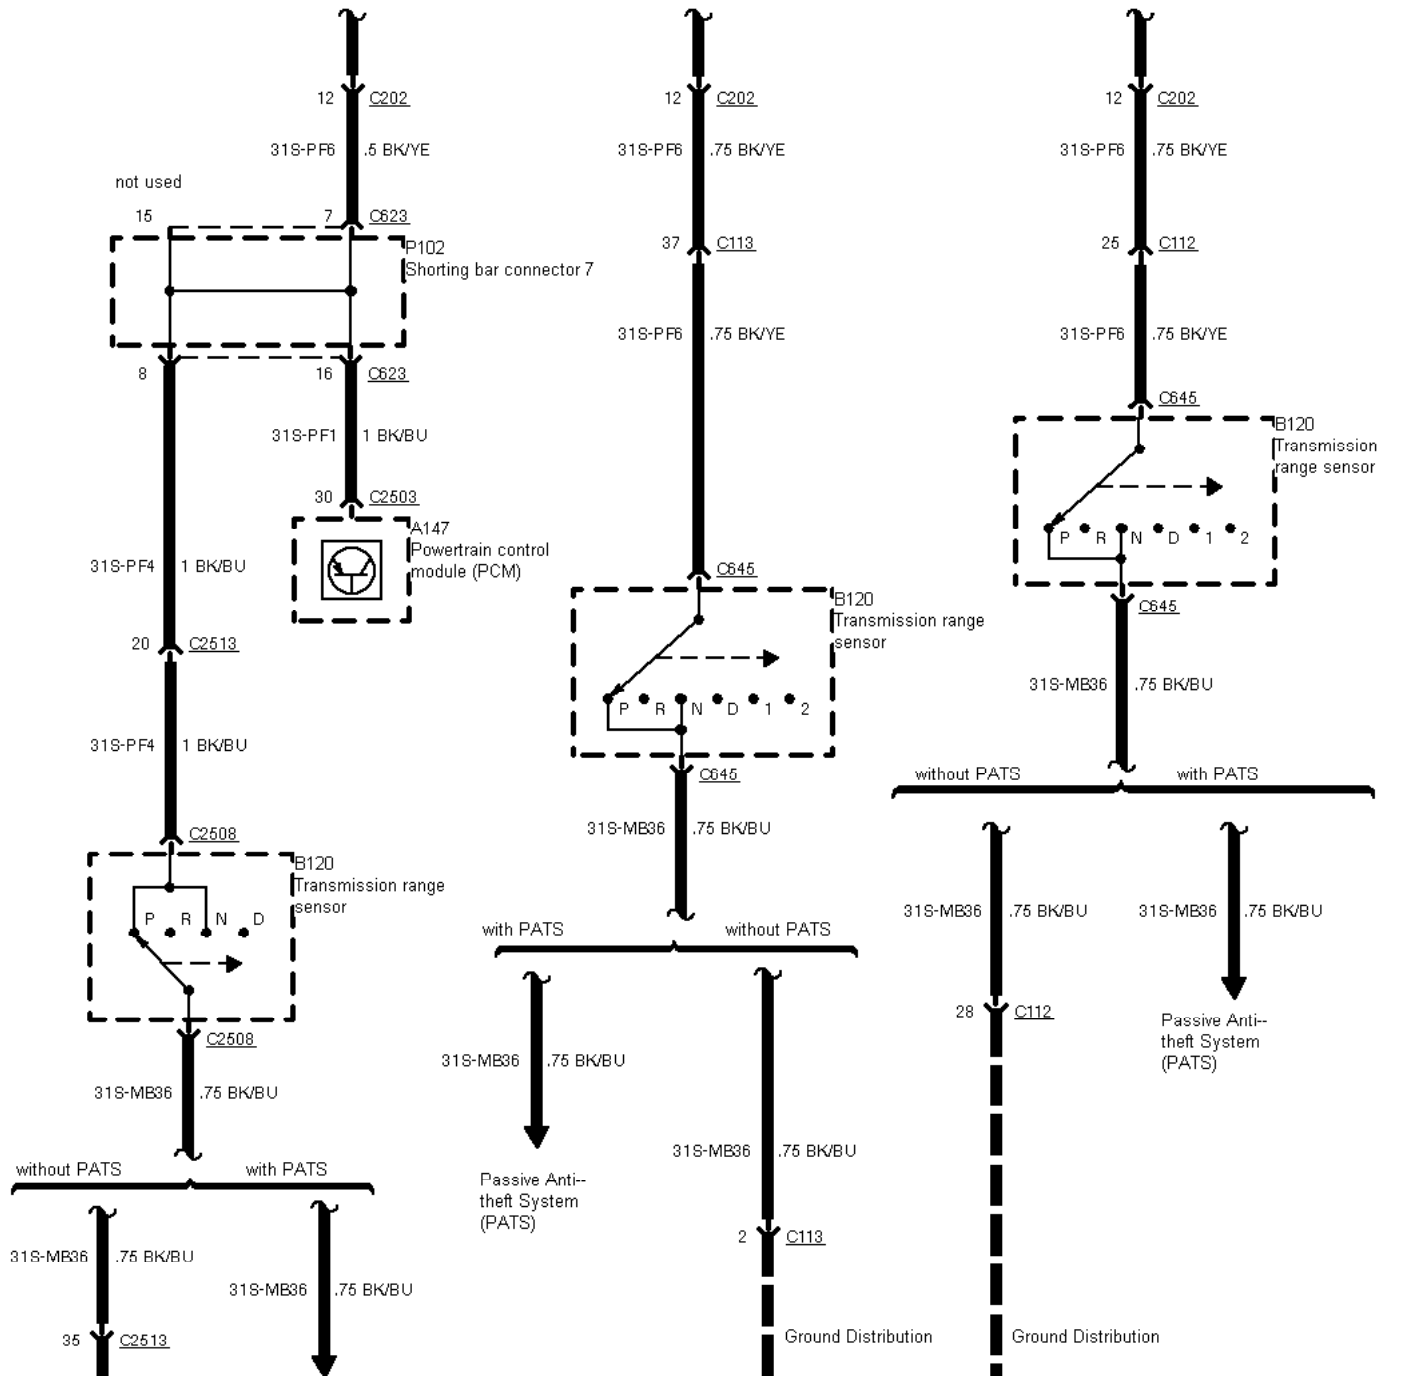

26-01-001 , Starting System

26-01-002 , Starting System , before 02/95

26-01-003 , Starting System , from 02/95 to 03/96

26-01-004 , Starting System , As of 03/96

26-01-005 , Starting System

31S-XL6 .75 BK/OG

2,9 L V6 12V automatic transmission

2,9 L V6 24V

2,3 L DOHC 2,0 L 16V EFI automatic transmission

26-01-006 , Starting System