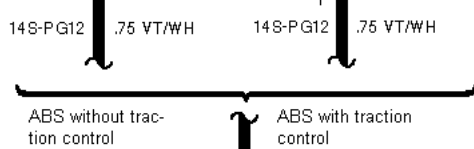

14-PG16 1 VT/E