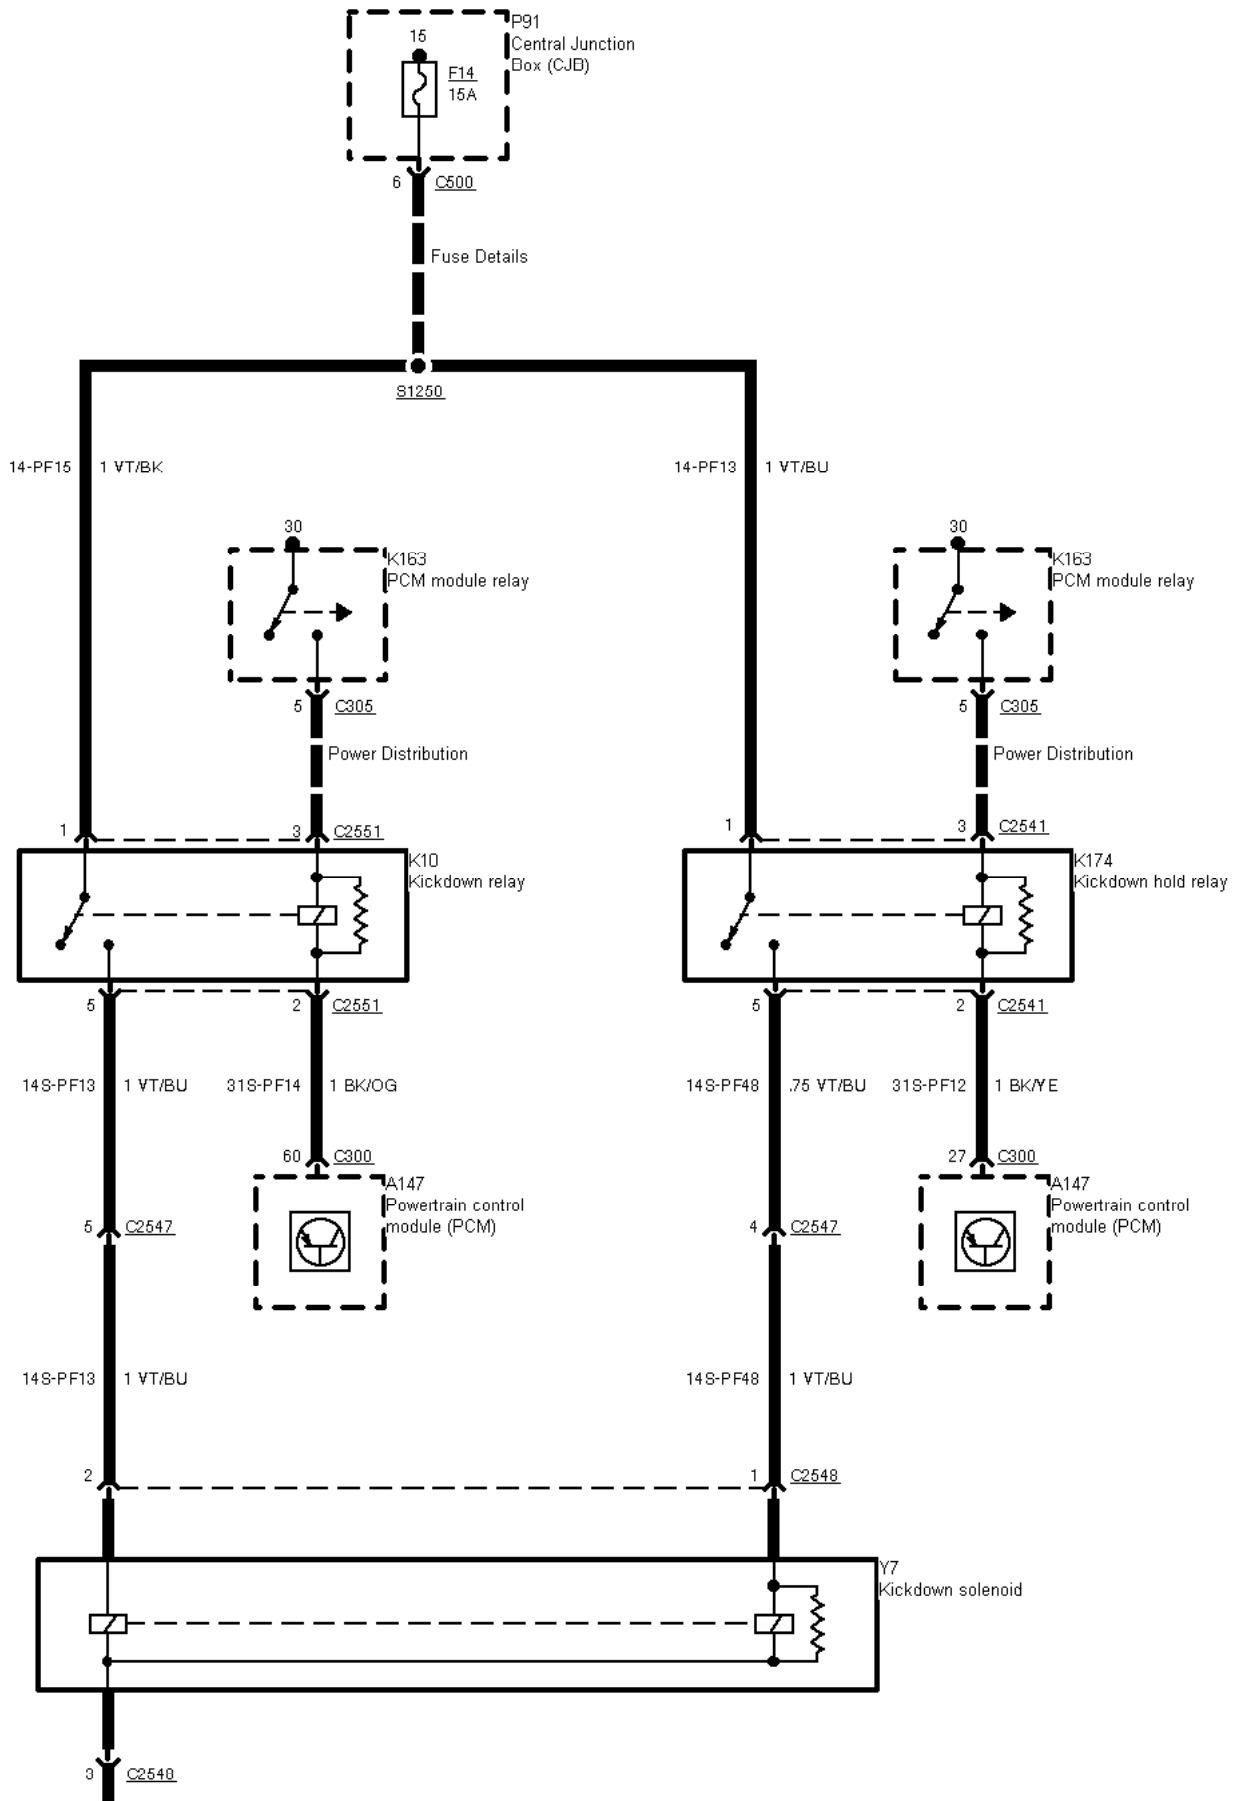

12  C120
not used

before 03/96

33-07-002 , Speed Control , before 10/96

RHD LHD

Fuse Details

Fuse Details

14S-DA1 Stop Lamps
1 VT/E

automatic transmission manual transmission

14-PG16 1 VT/E

14S-PG16 1 VT/E

14S-PG16 .75 VT/E

C643

LHD before 10/96
except Taxi

33-07-003 , Speed Control , as of 10/96

LHD

33-07-004 , Speed Control , Before 03/96

33-07-005 , Speed Control , from 03/96 to 04/98

33-07-006 , Speed Control , as of 04/98

33-07-007 , Speed Control , as of 03/96

33-07-008 , Speed Control , TCI Diesel from 09/96 to 04/98

33-07-009 , Speed Control , TCI Diesel as of 04/98

33-07-010 , Speed Control , TCI Diesel as of 09/96

33-07-011 , Speed Control , TCI Diesel automatic transmission

2 Circuit Description
