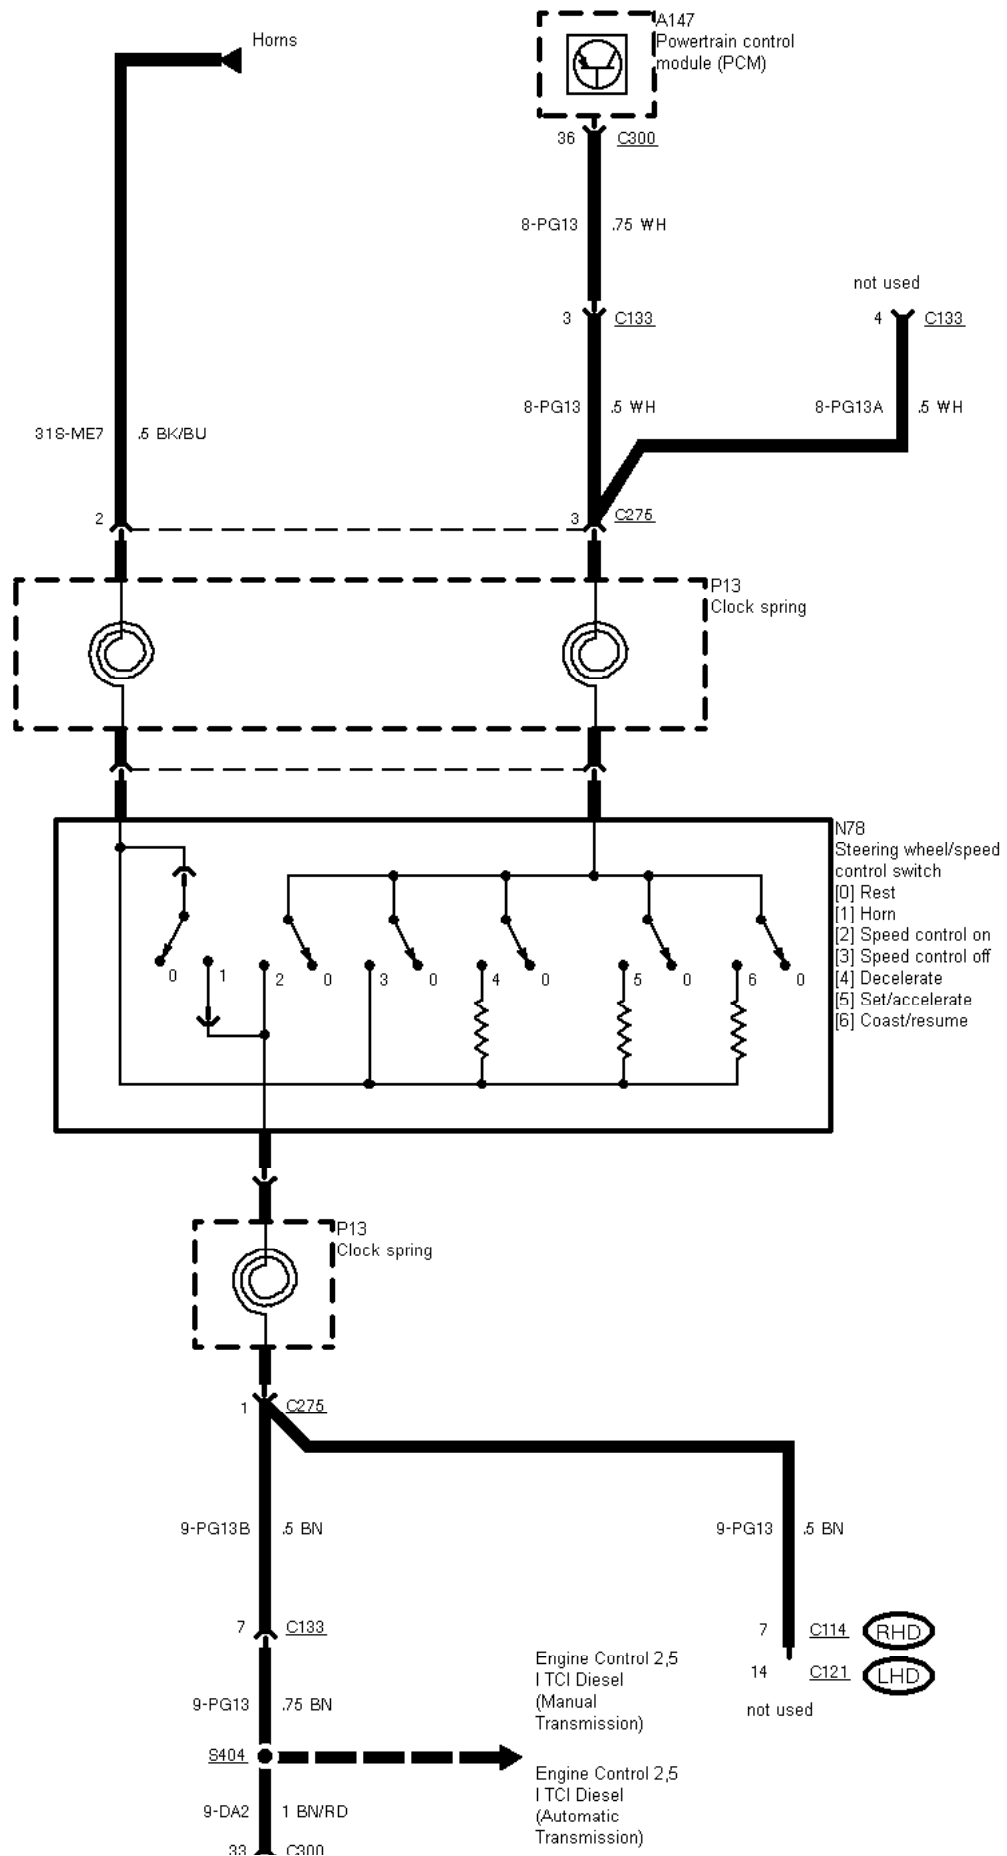

12  C120
not used

before 03/96

33-07-002 , Speed Control , before 10/96

RHD LHD

Fuse Details

Fuse Details

14S-DA1 Stop Lamps
1 VT/E

automatic transmission manual transmission

14-PG16 1 VT/E

14S-PG16 1 VT/E

14S-PG16 .75 VT/E

C643

LHD before 10/96
except Taxi

33-07-003 , Speed Control , as of 10/96

LHD

33-07-004 , Speed Control , Before 03/96

33-07-005 , Speed Control , from 03/96 to 04/98

33-07-006 , Speed Control , as of 04/98

33-07-007 , Speed Control , as of 03/96

33-07-008 , Speed Control , TCI Diesel from 09/96 to 04/98

33-07-009 , Speed Control , TCI Diesel as of 04/98

33-07-010 , Speed Control , TCI Diesel as of 09/96

33-07-011 , Speed Control , TCI Diesel automatic transmission

2 Circuit Description
