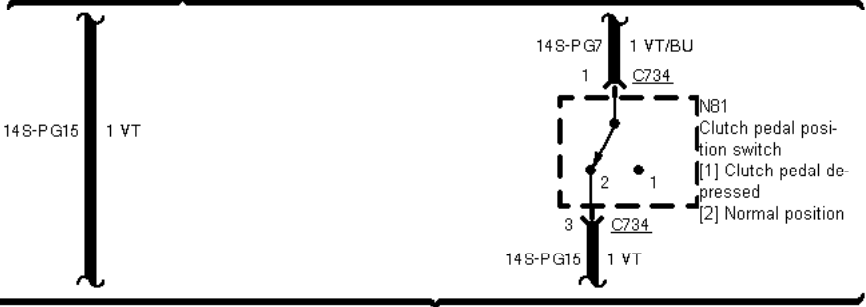

12  C120
not used

before 03/96

33-07-002 , Speed Control , before 10/96

RHD LHD

Fuse Details

Fuse Details

14S-DA1 Stop Lamps
1 VT/E

automatic transmission manual transmission

14-PG16 1 VT/E

14S-PG16 1 VT/E

14S-PG16 .75 VT/E

C643

LHD before 10/96
except Taxi

33-07-003 , Speed Control , as of 10/96

LHD

33-07-004 , Speed Control , Before 03/96

33-07-010 , Speed Control , TCI Diesel as of 09/96

33-07-011 , Speed Control , TCI Diesel automatic transmission

2 Circuit Description
