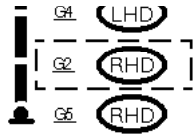

12  C120
not used

before 03/96

33-07-002 , Speed Control , before 10/96

RHD LHD

Fuse Details

Fuse Details

14S-DA1 Stop Lamps
1 VT/E

automatic transmission manual transmission

14-PG16 1 VT/E

14S-PG16 1 VT/E

14S-PG16 .75 VT/E

C643

LHD before 10/96
except Taxi

33-07-003 , Speed Control , as of 10/96

LHD

33-07-004 , Speed Control , Before 03/96

33-07-005 , Speed Control , from 03/96 to 04/98

33-07-006 , Speed Control , as of 04/98

33-07-007 , Speed Control , as of 03/96

33-07-008 , Speed Control , TCI Diesel from 09/96 to 04/98

33-07-009 , Speed Control , TCI Diesel as of 04/98

33-07-010 , Speed Control , TCI Diesel as of 09/96

33-07-011 , Speed Control , TCI Diesel automatic transmission

2 Circuit Description
