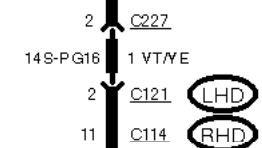

12  C120
not used

before 03/96

33-07-002 , Speed Control , before 10/96

RHD LHD

Fuse Details

Fuse Details

14S-DA1 Stop Lamps
1 VT/E

automatic transmission manual transmission

14-PG16 1 VT/E

14S-PG16 1 VT/E

14S-PG16 .75 VT/E

C643

LHD before 10/96
except Taxi

33-07-003 , Speed Control , as of 10/96

LHD

33-07-004 , Speed Control , Before 03/96

33-07-005 , Speed Control , from 03/96 to 04/98

33-07-006 , Speed Control , as of 04/98

33-07-007 , Speed Control , as of 03/96

33-07-008 , Speed Control , TCI Diesel from 09/96 to 04/98

33-07-009 , Speed Control , TCI Diesel as of 04/98

33-07-010 , Speed Control , TCI Diesel as of 09/96

33-07-011 , Speed Control , TCI Diesel automatic transmission

2 Circuit Description
