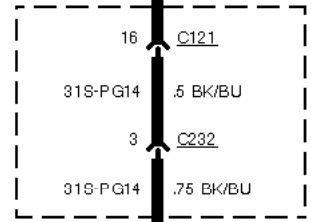

12  C120
not used

before 03/96

33-07-002 , Speed Control , before 10/96

RHD LHD

Fuse Details

Fuse Details

14S-DA1 Stop Lamps
1 VT/E

automatic transmission manual transmission

14-PG16 1 VT/E

14S-PG16 1 VT/E

14S-PG16 .75 VT/E

C643

LHD before 10/96
except Taxi

33-07-003 , Speed Control , as of 10/96

LHD

33-07-004 , Speed Control , Before 03/96

33-07-005 , Speed Control , from 03/96 to 04/98

33-07-006 , Speed Control , as of 04/98

33-07-007 , Speed Control , as of 03/96

33-07-008 , Speed Control , TCI Diesel from 09/96 to 04/98

33-07-009 , Speed Control , TCI Diesel as of 04/98

33-07-010 , Speed Control , TCI Diesel as of 09/96

33-07-011 , Speed Control , TCI Diesel automatic transmission

2 Circuit Description
