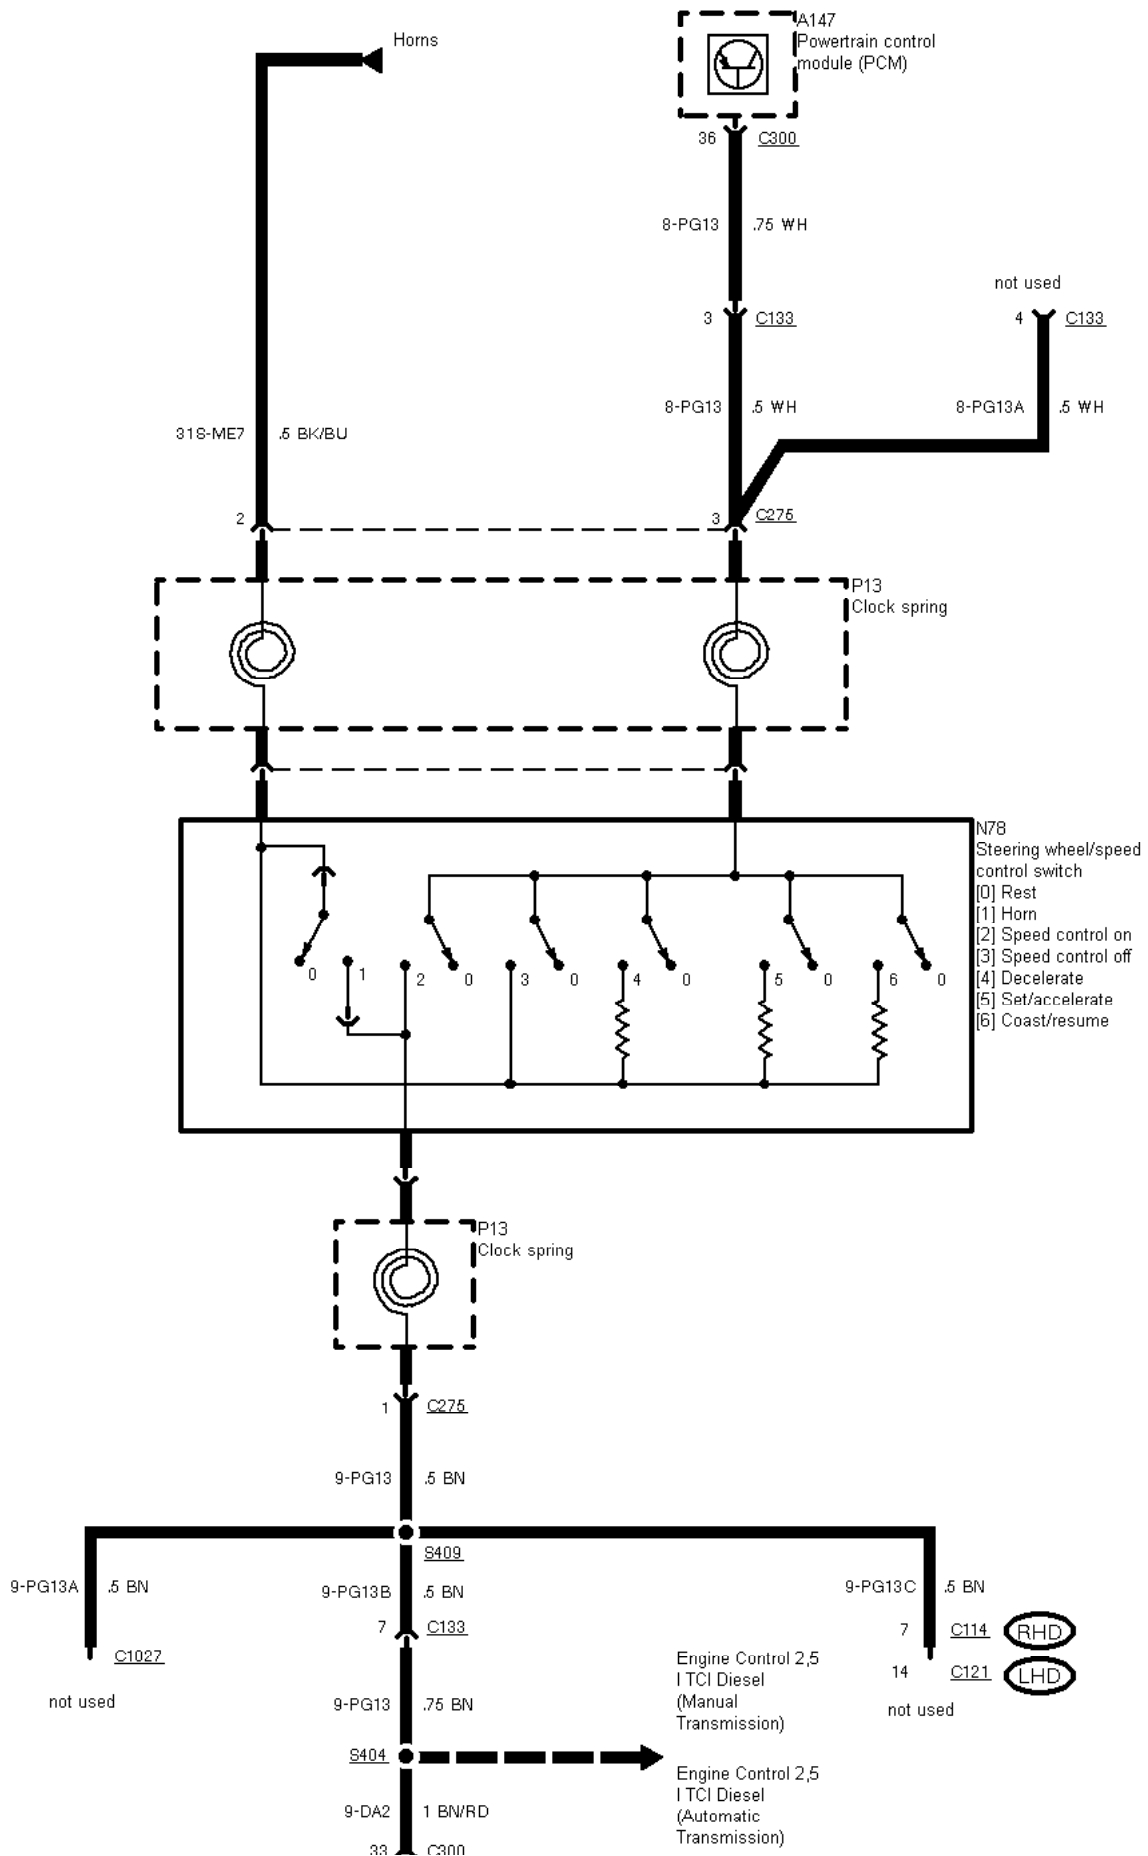

12  C120
not used

before 03/96

33-07-002 , Speed Control , before 10/96

RHD LHD

Fuse Details

Fuse Details

14S-DA1 Stop Lamps
1 VT/E

automatic transmission manual transmission

14-PG16 1 VT/E

14S-PG16 1 VT/E

14S-PG16 .75 VT/E

C643

LHD before 10/96
except Taxi

33-07-003 , Speed Control , as of 10/96

LHD

33-07-004 , Speed Control , Before 03/96

33-07-005 , Speed Control , from 03/96 to 04/98

33-07-006 , Speed Control , as of 04/98

33-07-007 , Speed Control , as of 03/96

33-07-008 , Speed Control , TCI Diesel from 09/96 to 04/98

33-07-009 , Speed Control , TCI Diesel as of 04/98

33-07-010 , Speed Control , TCI Diesel as of 09/96

33-07-011 , Speed Control , TCI Diesel automatic transmission

2 Circuit Description
