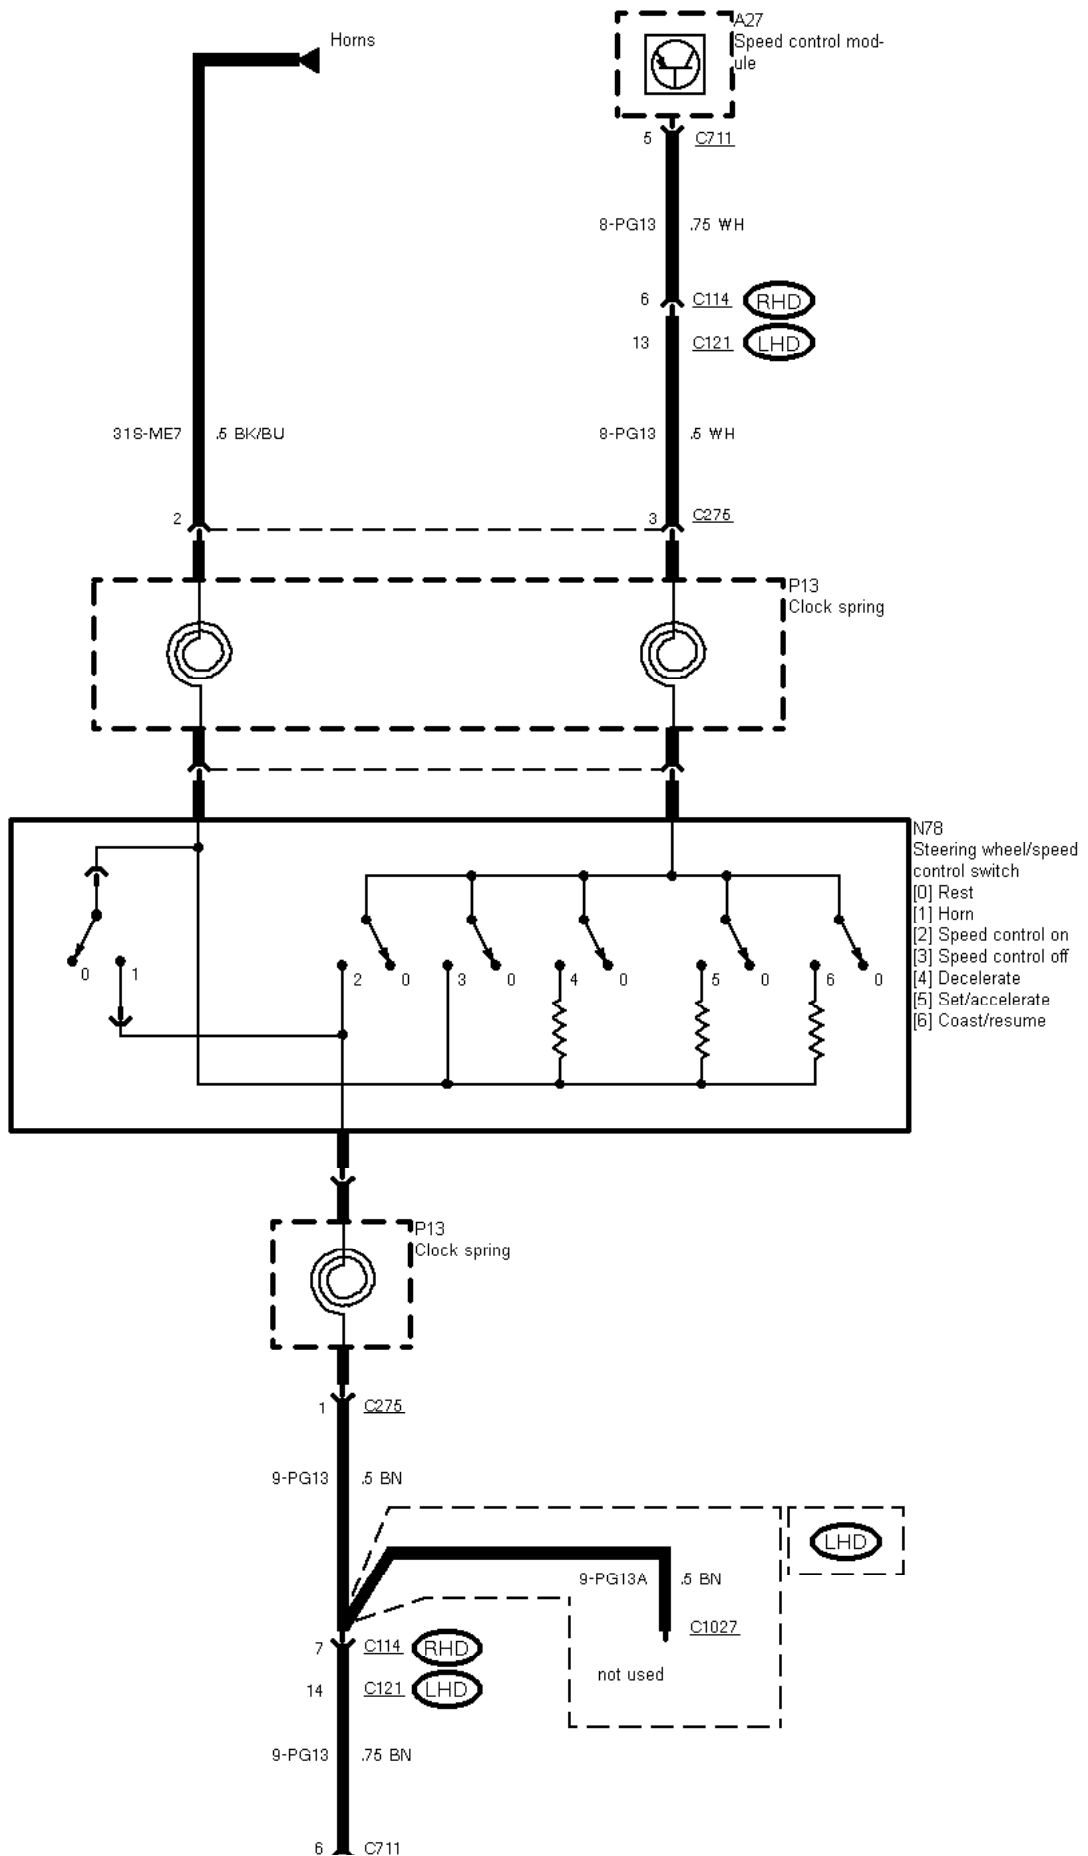

12  C120
not used

before 03/96

33-07-002 , Speed Control , before 10/96

RHD LHD

Fuse Details

Fuse Details

14S-DA1 Stop Lamps
1 VT/E

automatic transmission manual transmission

14-PG16 1 VT/E

14S-PG16 1 VT/E

14S-PG16 .75 VT/E

C643

LHD before 10/96
except Taxi

33-07-003 , Speed Control , as of 10/96

LHD

33-07-004 , Speed Control , Before 03/96

33-07-005 , Speed Control , from 03/96 to 04/98

33-07-006 , Speed Control , as of 04/98

33-07-007 , Speed Control , as of 03/96

33-07-008 , Speed Control , TCI Diesel from 09/96 to 04/98

33-07-009 , Speed Control , TCI Diesel as of 04/98

33-07-010 , Speed Control , TCI Diesel as of 09/96

33-07-011 , Speed Control , TCI Diesel automatic transmission

2 Circuit Description
