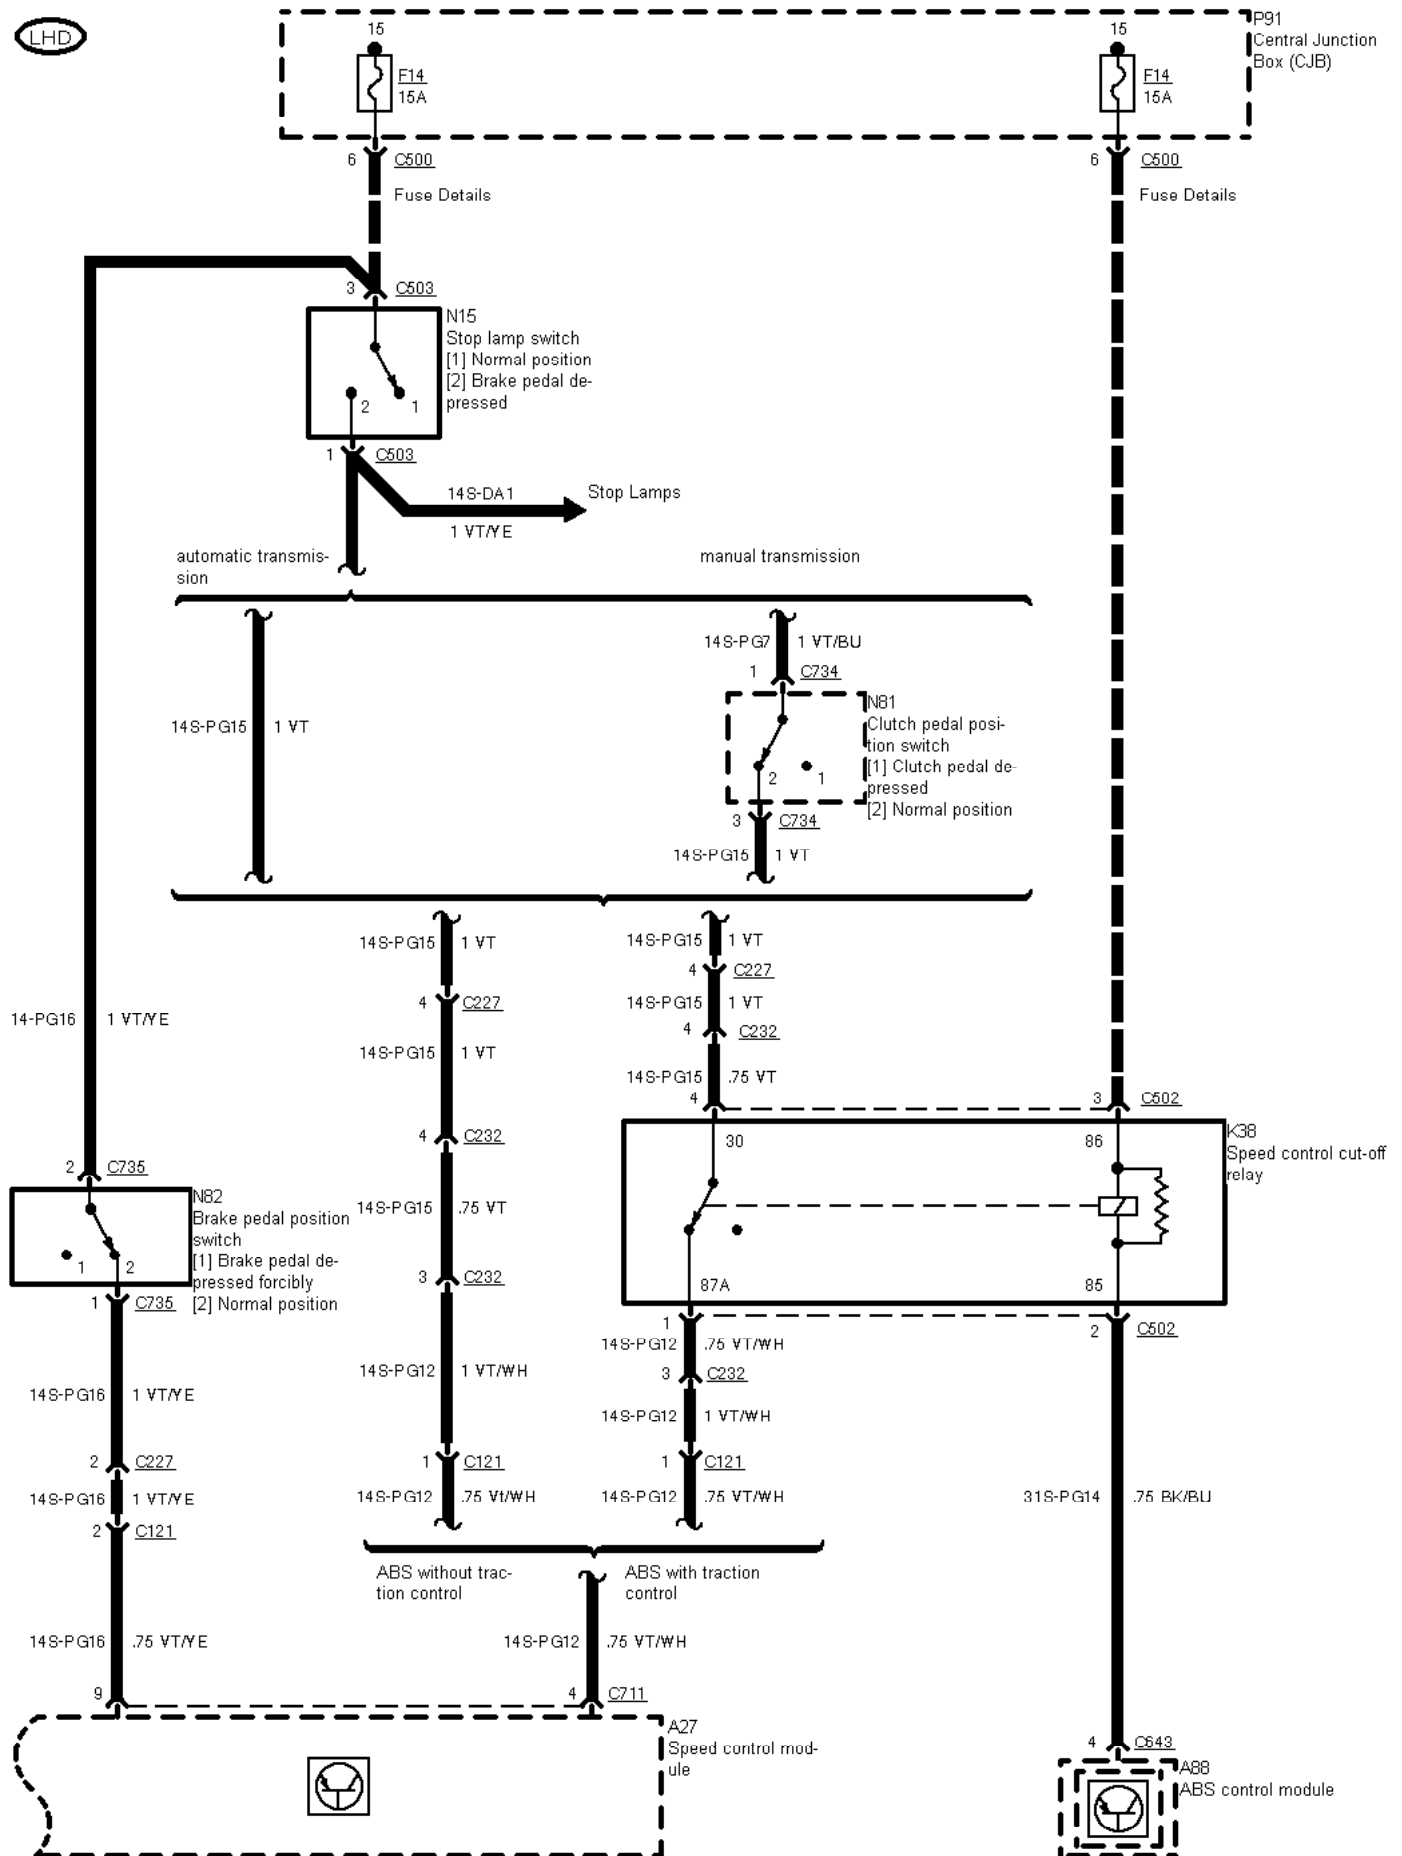

12  C120
not used

before 03/96

33-07-002 , Speed Control , before 10/96

RHD LHD

Fuse Details

Fuse Details

14S-DA1 Stop Lamps
1 VT/E

automatic transmission manual transmission

14-PG16 1 VT/E

14S-PG16 1 VT/E

14S-PG16 .75 VT/E

C643

LHD before 10/96
except Taxi

33-07-003 , Speed Control , as of 10/96

LHD

33-07-004 , Speed Control , Before 03/96

33-07-005 , Speed Control , from 03/96 to 04/98

33-07-006 , Speed Control , as of 04/98

33-07-007 , Speed Control , as of 03/96

33-07-008 , Speed Control , TCI Diesel from 09/96 to 04/98

33-07-009 , Speed Control , TCI Diesel as of 04/98

33-07-010 , Speed Control , TCI Diesel as of 09/96

33-07-011 , Speed Control , TCI Diesel automatic transmission

2 Circuit Description
