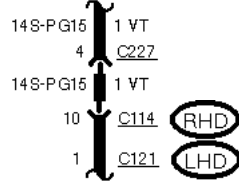

12  C120
not used

before 03/96

33-07-002 , Speed Control , before 10/96

RHD LHD

Fuse Details

Fuse Details

14S-DA1 Stop Lamps
1 VT/E

automatic transmission manual transmission

14-PG16 1 VT/E

14S-PG16 1 VT/E

14S-PG16 .75 VT/E

C643

LHD before 10/96
except Taxi

33-07-003 , Speed Control , as of 10/96

LHD

33-07-004 , Speed Control , Before 03/96

33-07-005 , Speed Control , from 03/96 to 04/98

33-07-006 , Speed Control , as of 04/98

33-07-007 , Speed Control , as of 03/96

33-07-008 , Speed Control , TCI Diesel from 09/96 to 04/98

33-07-009 , Speed Control , TCI Diesel as of 04/98

33-07-010 , Speed Control , TCI Diesel as of 09/96

33-07-011 , Speed Control , TCI Diesel automatic transmission

2 Circuit Description
