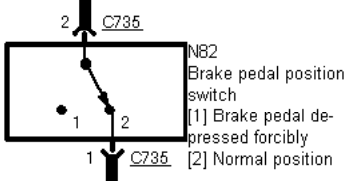

12  C120
not used

before 03/96

33-07-002 , Speed Control , before 10/96

RHD LHD

Fuse Details

Fuse Details

14S-DA1 Stop Lamps
1 VT/E

automatic transmission manual transmission

14-PG16 1 VT/E

14S-PG16 1 VT/E

14S-PG16 .75 VT/E

C643

LHD before 10/96
except Taxi

33-07-003 , Speed Control , as of 10/96

LHD

33-07-004 , Speed Control , Before 03/96

33-07-010 , Speed Control , TCI Diesel as of 09/96

33-07-011 , Speed Control , TCI Diesel automatic transmission

2 Circuit Description
