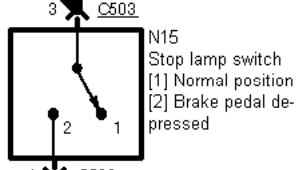

12  C120
not used

before 03/96

33-07-002 , Speed Control , before 10/96

RHD LHD

Fuse Details

Fuse Details

14S-DA1 Stop Lamps
1 VT/E

automatic transmission manual transmission