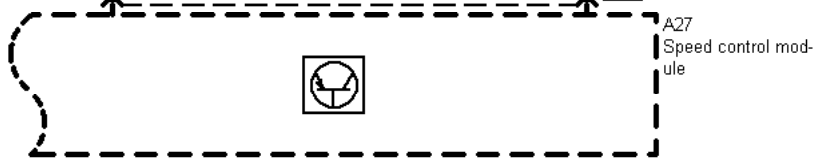

14S-PG16 1 VT/E

14S-PG16 .75 VT/E