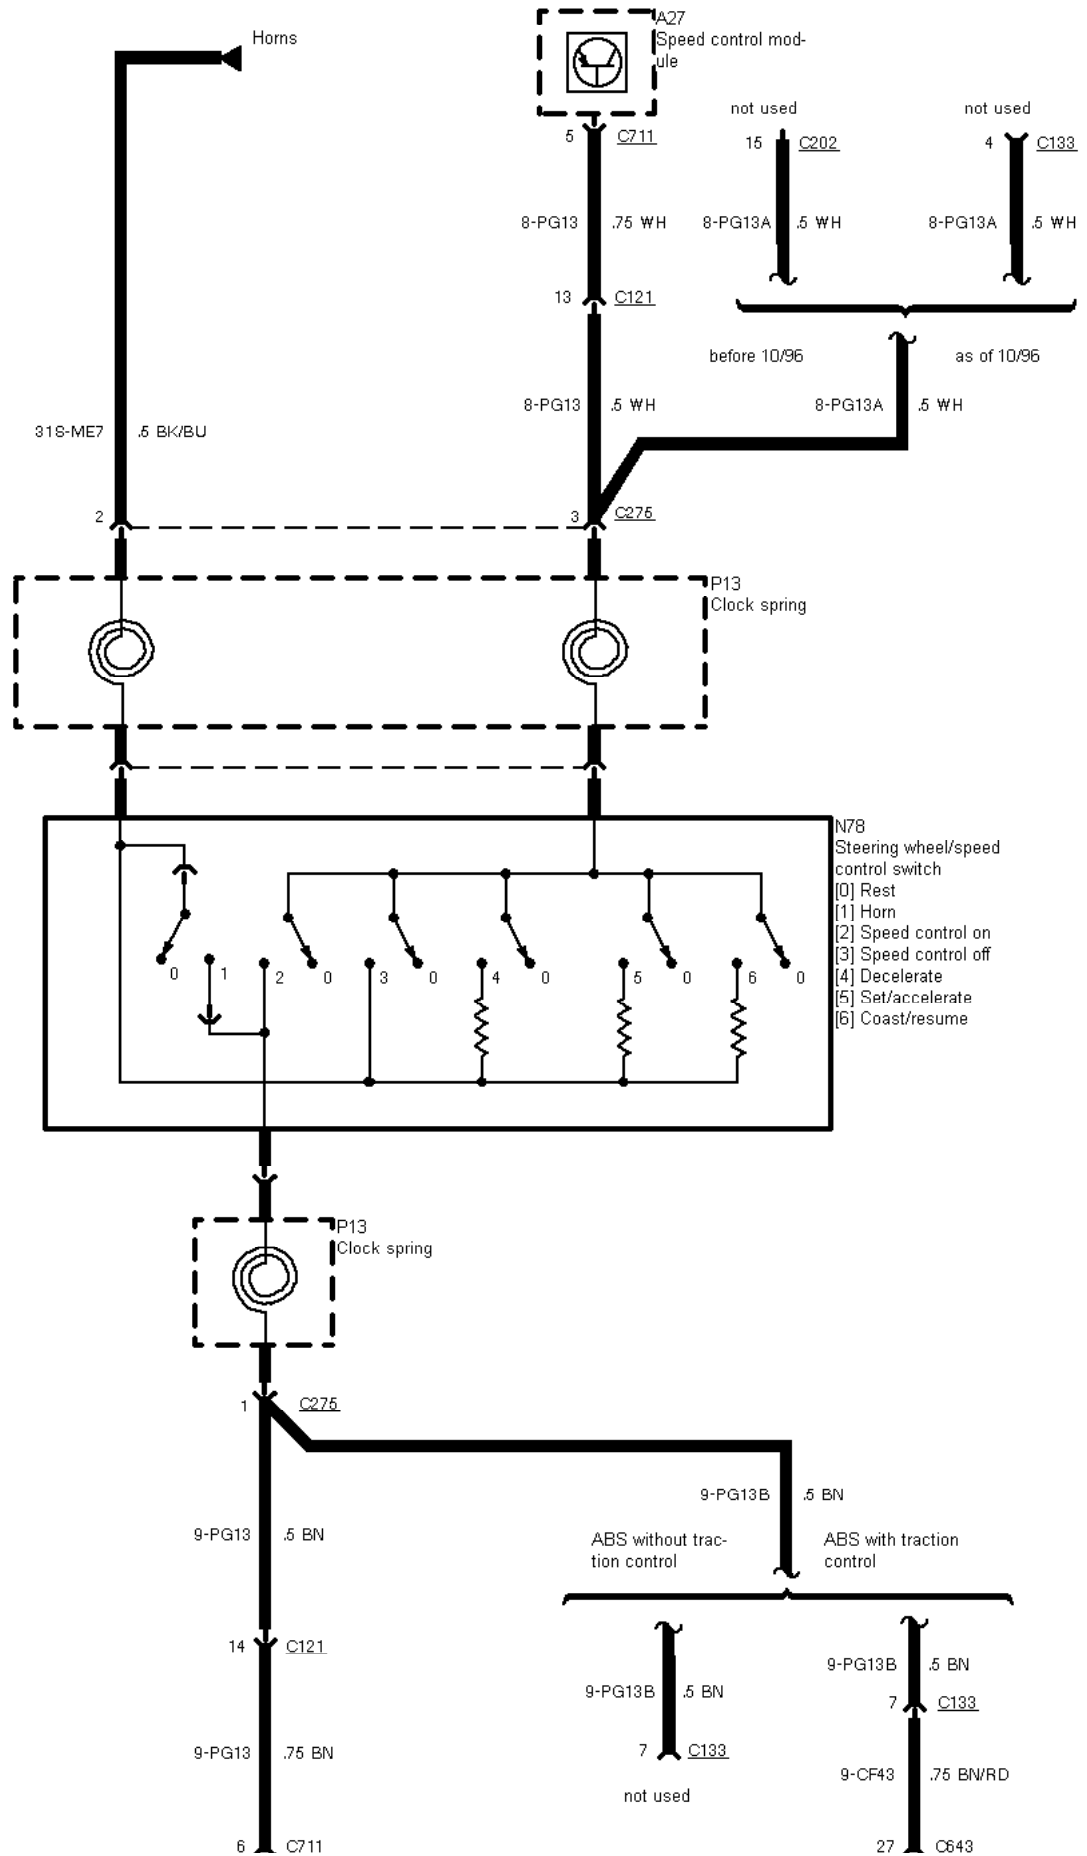

12  C120
not used

before 03/96

33-07-002 , Speed Control , before 10/96

RHD LHD

Fuse Details

Fuse Details

14S-DA1 Stop Lamps
1 VT/E

automatic transmission manual transmission

14-PG16 1 VT/E

14S-PG16 1 VT/E

14S-PG16 .75 VT/E

C643

LHD before 10/96
except Taxi

33-07-003 , Speed Control , as of 10/96

LHD

33-07-004 , Speed Control , Before 03/96

33-07-005 , Speed Control , from 03/96 to 04/98

33-07-006 , Speed Control , as of 04/98

33-07-007 , Speed Control , as of 03/96

33-07-008 , Speed Control , TCI Diesel from 09/96 to 04/98

33-07-009 , Speed Control , TCI Diesel as of 04/98

33-07-010 , Speed Control , TCI Diesel as of 09/96

33-07-011 , Speed Control , TCI Diesel automatic transmission

2 Circuit Description
