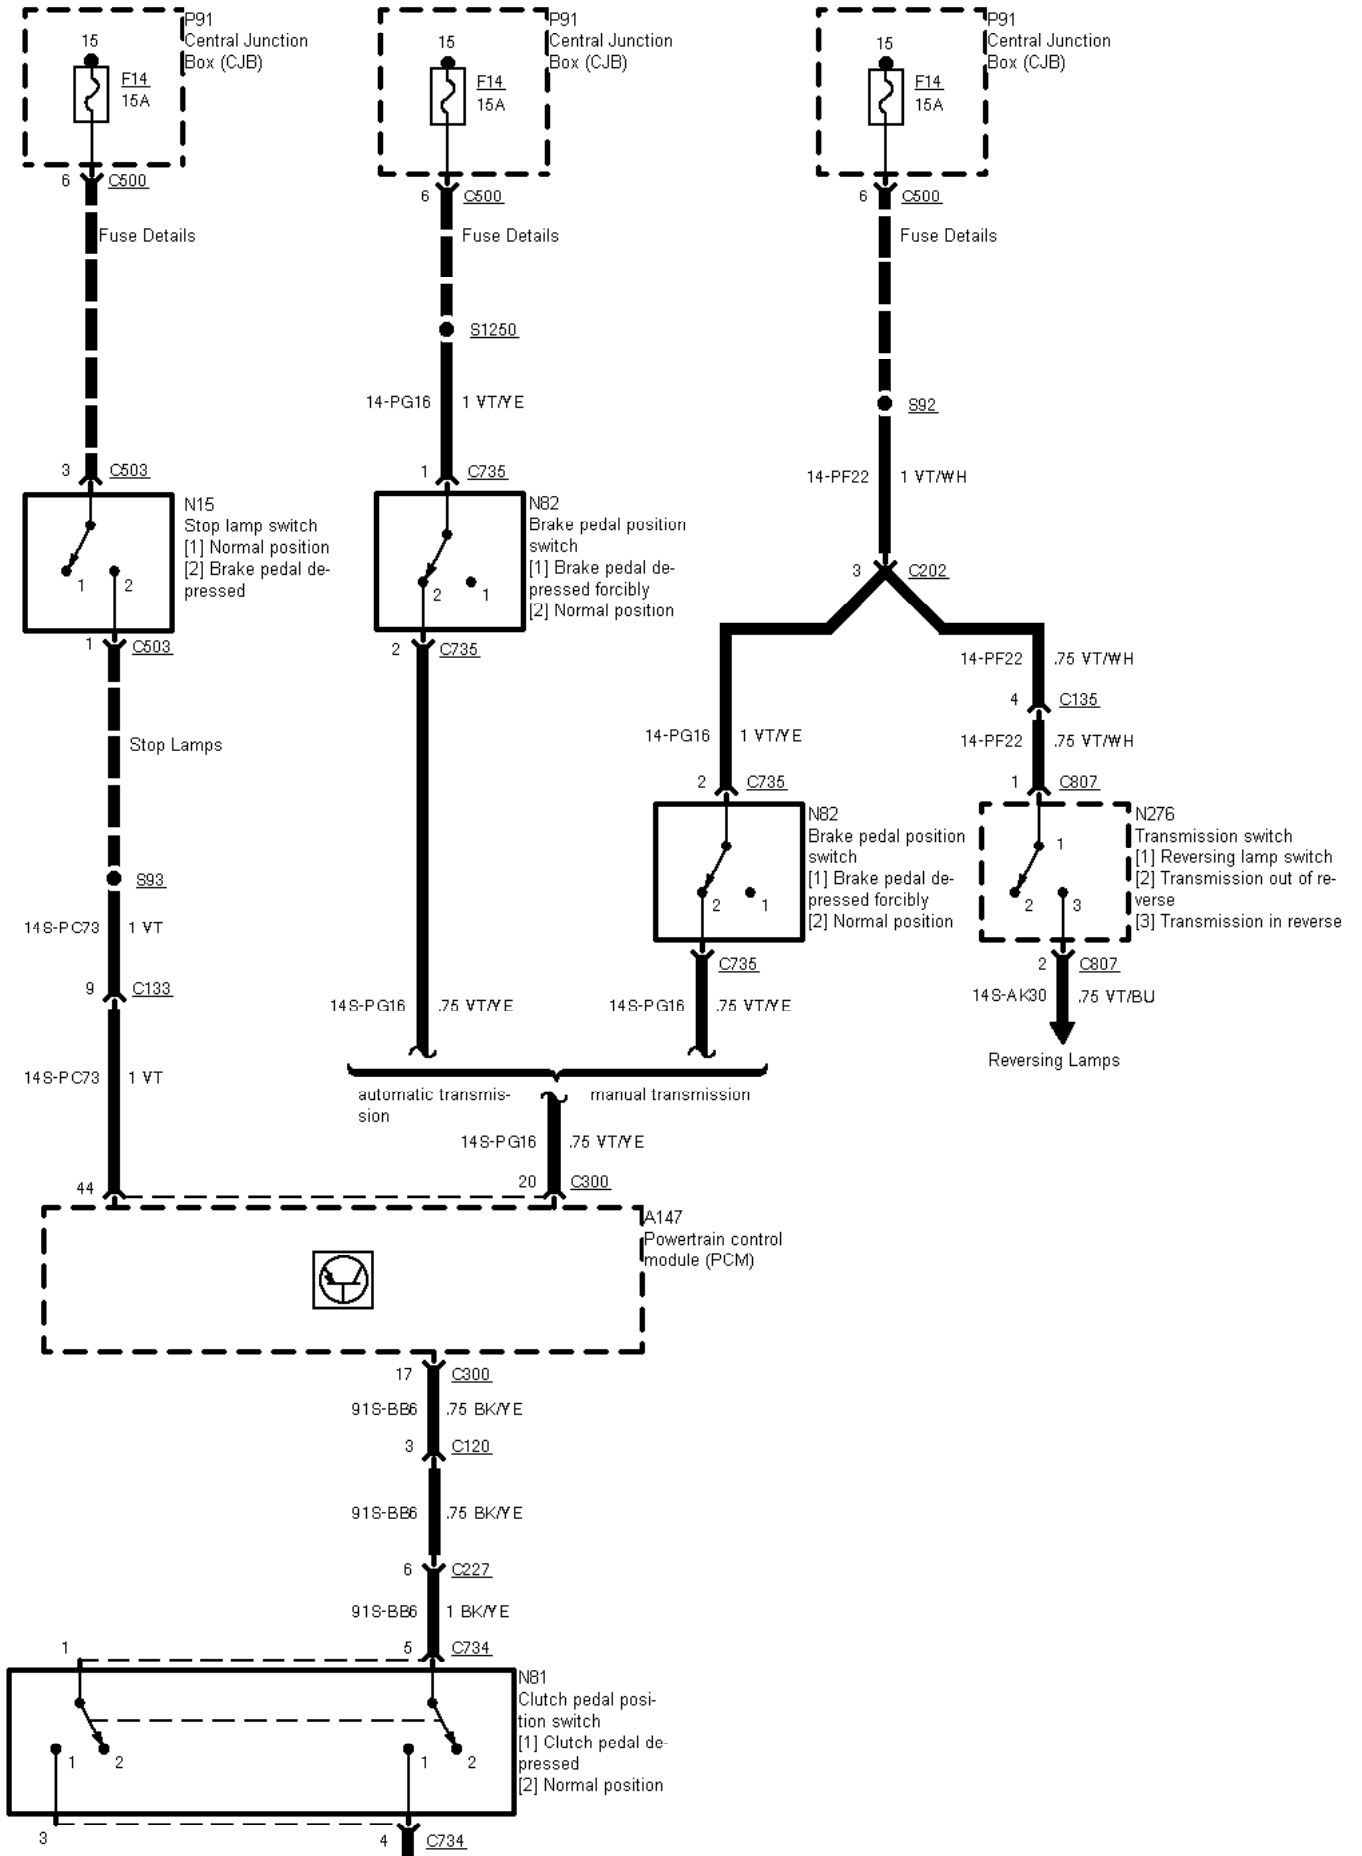

12  C120
not used

before 03/96

33-07-002 , Speed Control , before 10/96

RHD LHD

Fuse Details

Fuse Details

14S-DA1 Stop Lamps
1 VT/E

automatic transmission manual transmission

14-PG16 1 VT/E

14S-PG16 1 VT/E

14S-PG16 .75 VT/E

C643

LHD before 10/96
except Taxi

33-07-003 , Speed Control , as of 10/96

LHD

33-07-004 , Speed Control , Before 03/96

33-07-005 , Speed Control , from 03/96 to 04/98

33-07-006 , Speed Control , as of 04/98

33-07-007 , Speed Control , as of 03/96

33-07-008 , Speed Control , TCI Diesel from 09/96 to 04/98

33-07-009 , Speed Control , TCI Diesel as of 04/98

33-07-010 , Speed Control , TCI Diesel as of 09/96

33-07-011 , Speed Control , TCI Diesel automatic transmission

2 Circuit Description
