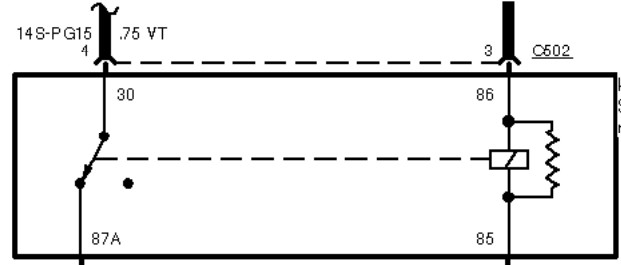

12  C120
not used

before 03/96

33-07-002 , Speed Control , before 10/96

RHD LHD

Fuse Details

Fuse Details

14S-DA1 Stop Lamps
1 VT/E

automatic transmission manual transmission

14-PG16 1 VT/E

14S-PG16 1 VT/E

14S-PG16 .75 VT/E

C643

LHD before 10/96
except Taxi

33-07-003 , Speed Control , as of 10/96

LHD

33-07-004 , Speed Control , Before 03/96

33-07-010 , Speed Control , TCI Diesel as of 09/96

33-07-011 , Speed Control , TCI Diesel automatic transmission

2 Circuit Description
