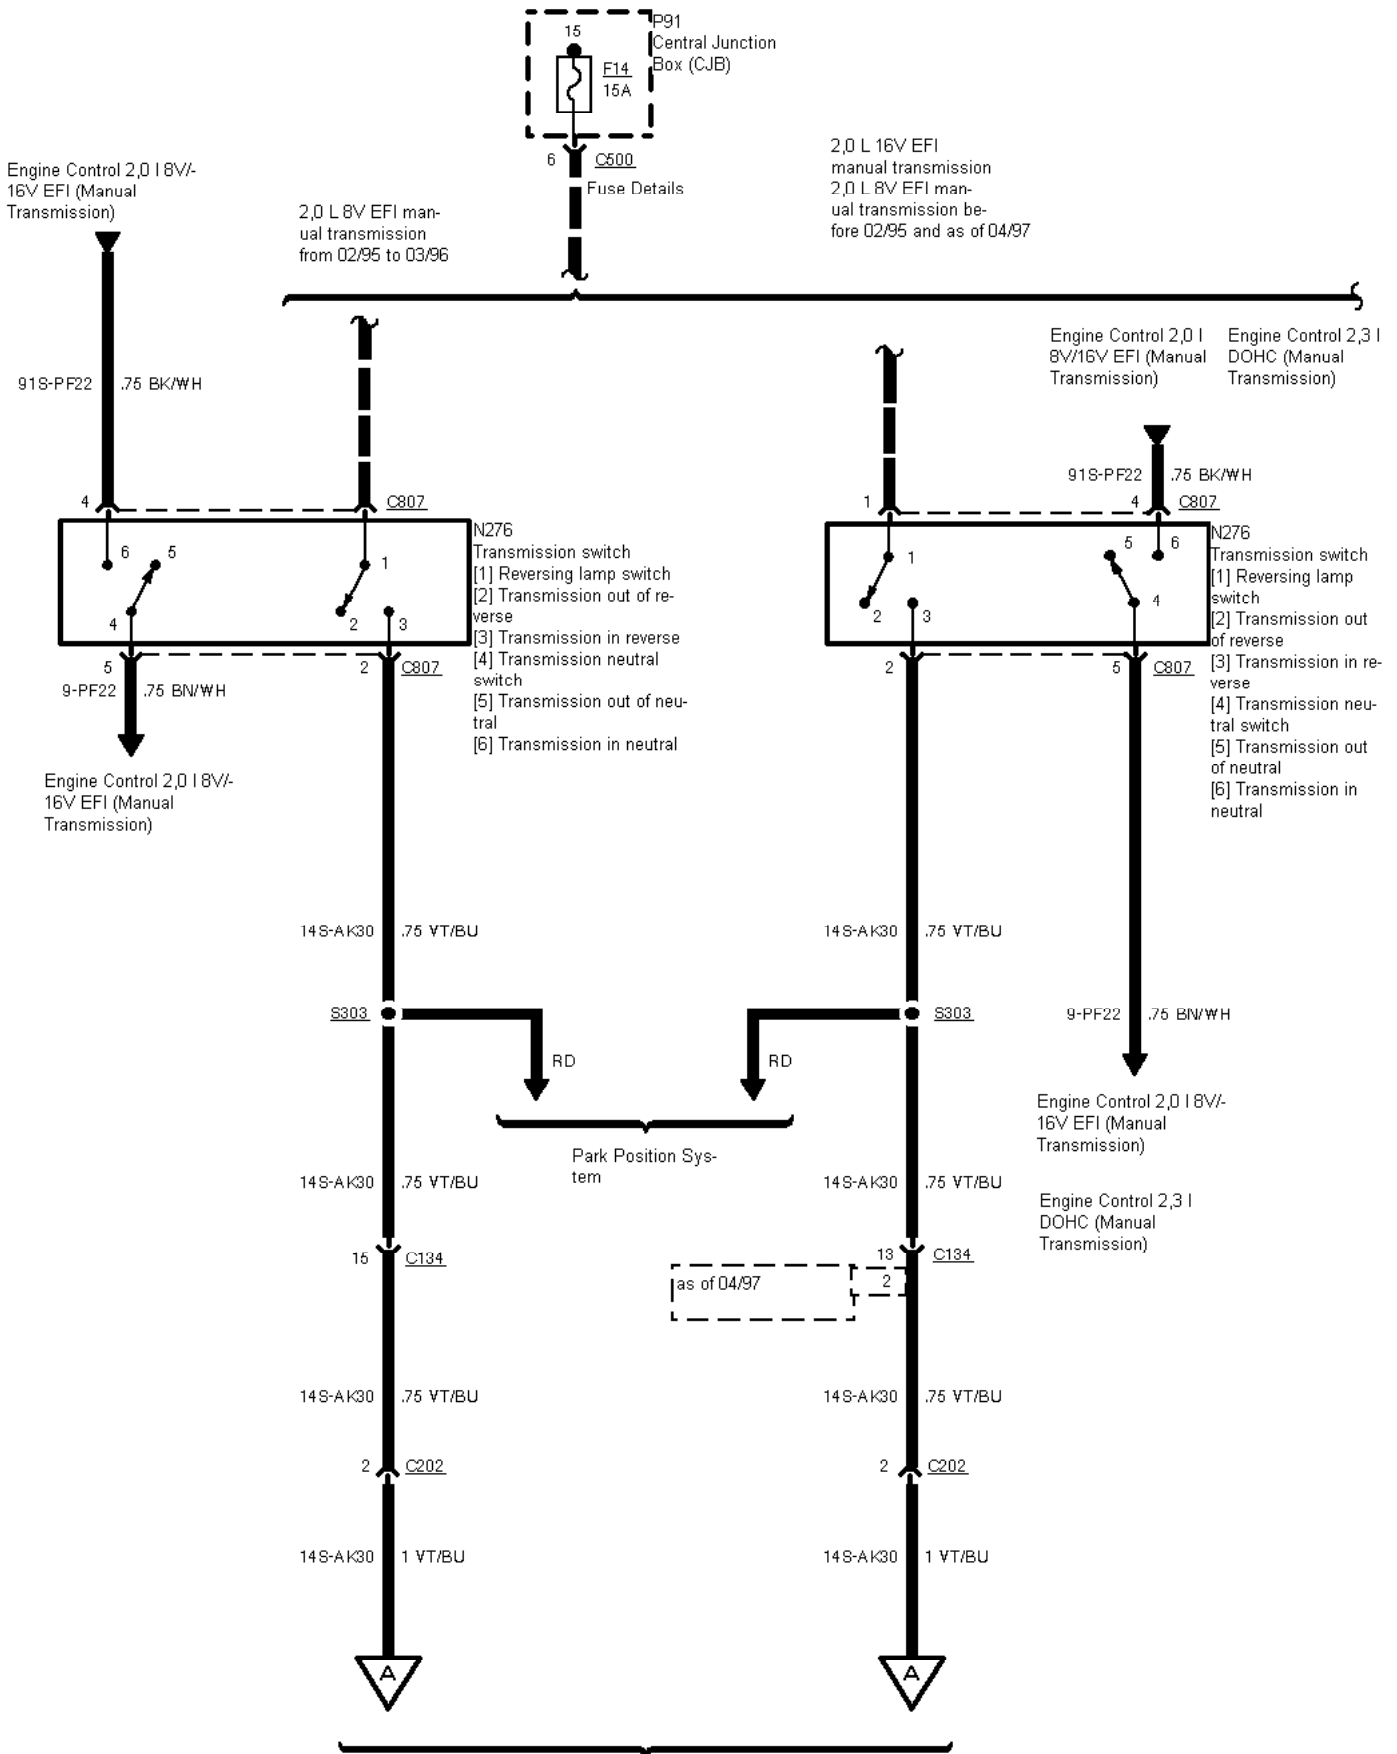

32-06-001 , Reversing Lamps

32-06-002 , Reversing Lamps

TCI Diesel automatic transmission

32-06-003 , Reversing Lamps , automatic transmission except 2,9 I V6 12V

32-06-004 , Reversing Lamps , Notchback

Ground Distribution

G1

Ground Distribution

G1 as of 01/97

G2

32-06-005 , Reversing Lamps , Wagon