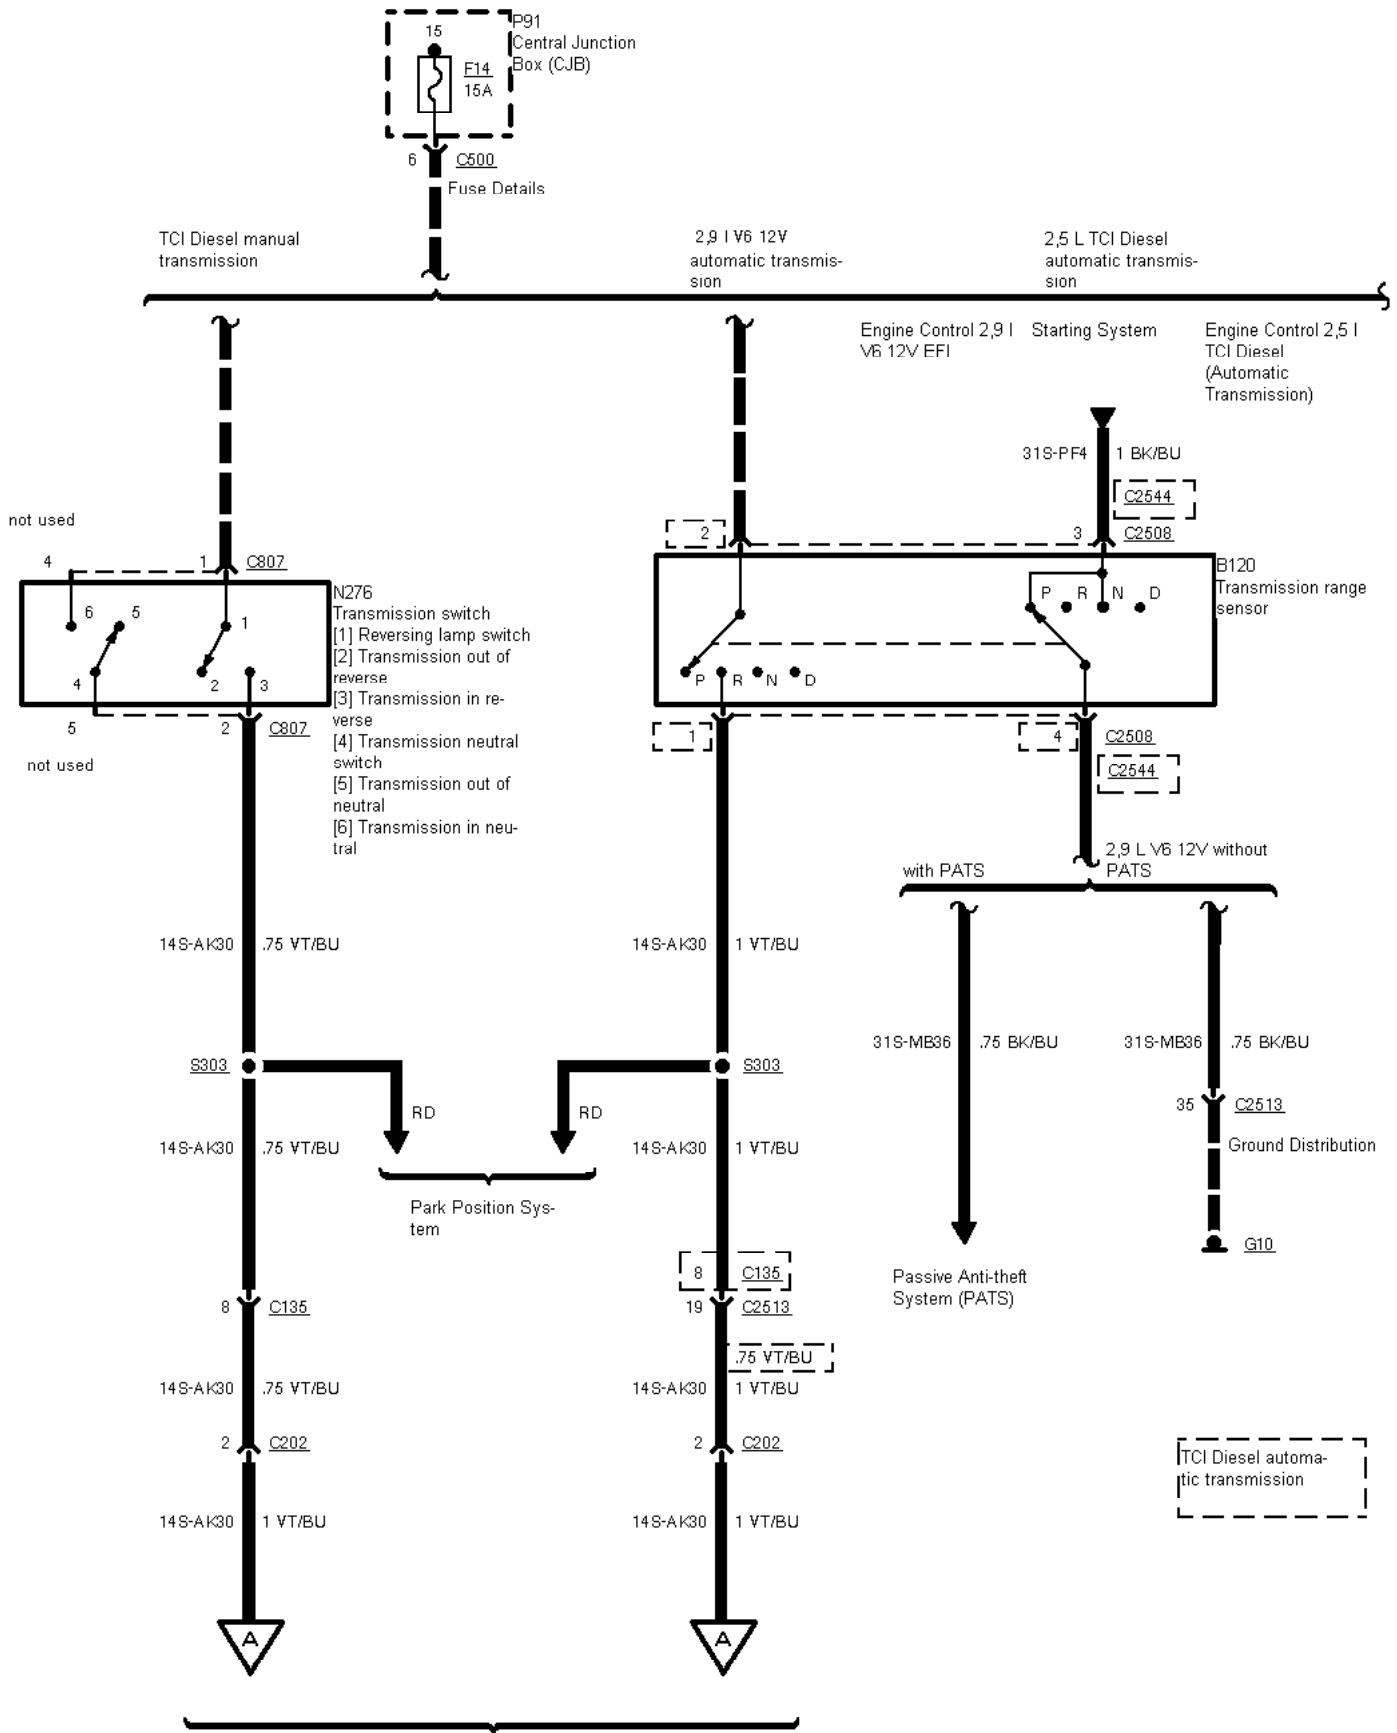

32-06-001 , Reversing Lamps

32-06-002 , Reversing Lamps

TCI Diesel automatic transmission

32-06-003 , Reversing Lamps , automatic transmission except 2,9 I V6 12V

32-06-004 , Reversing Lamps , Notchback

Ground Distribution

G1

Ground Distribution

G1 as of 01/97

G2

32-06-005 , Reversing Lamps , Wagon