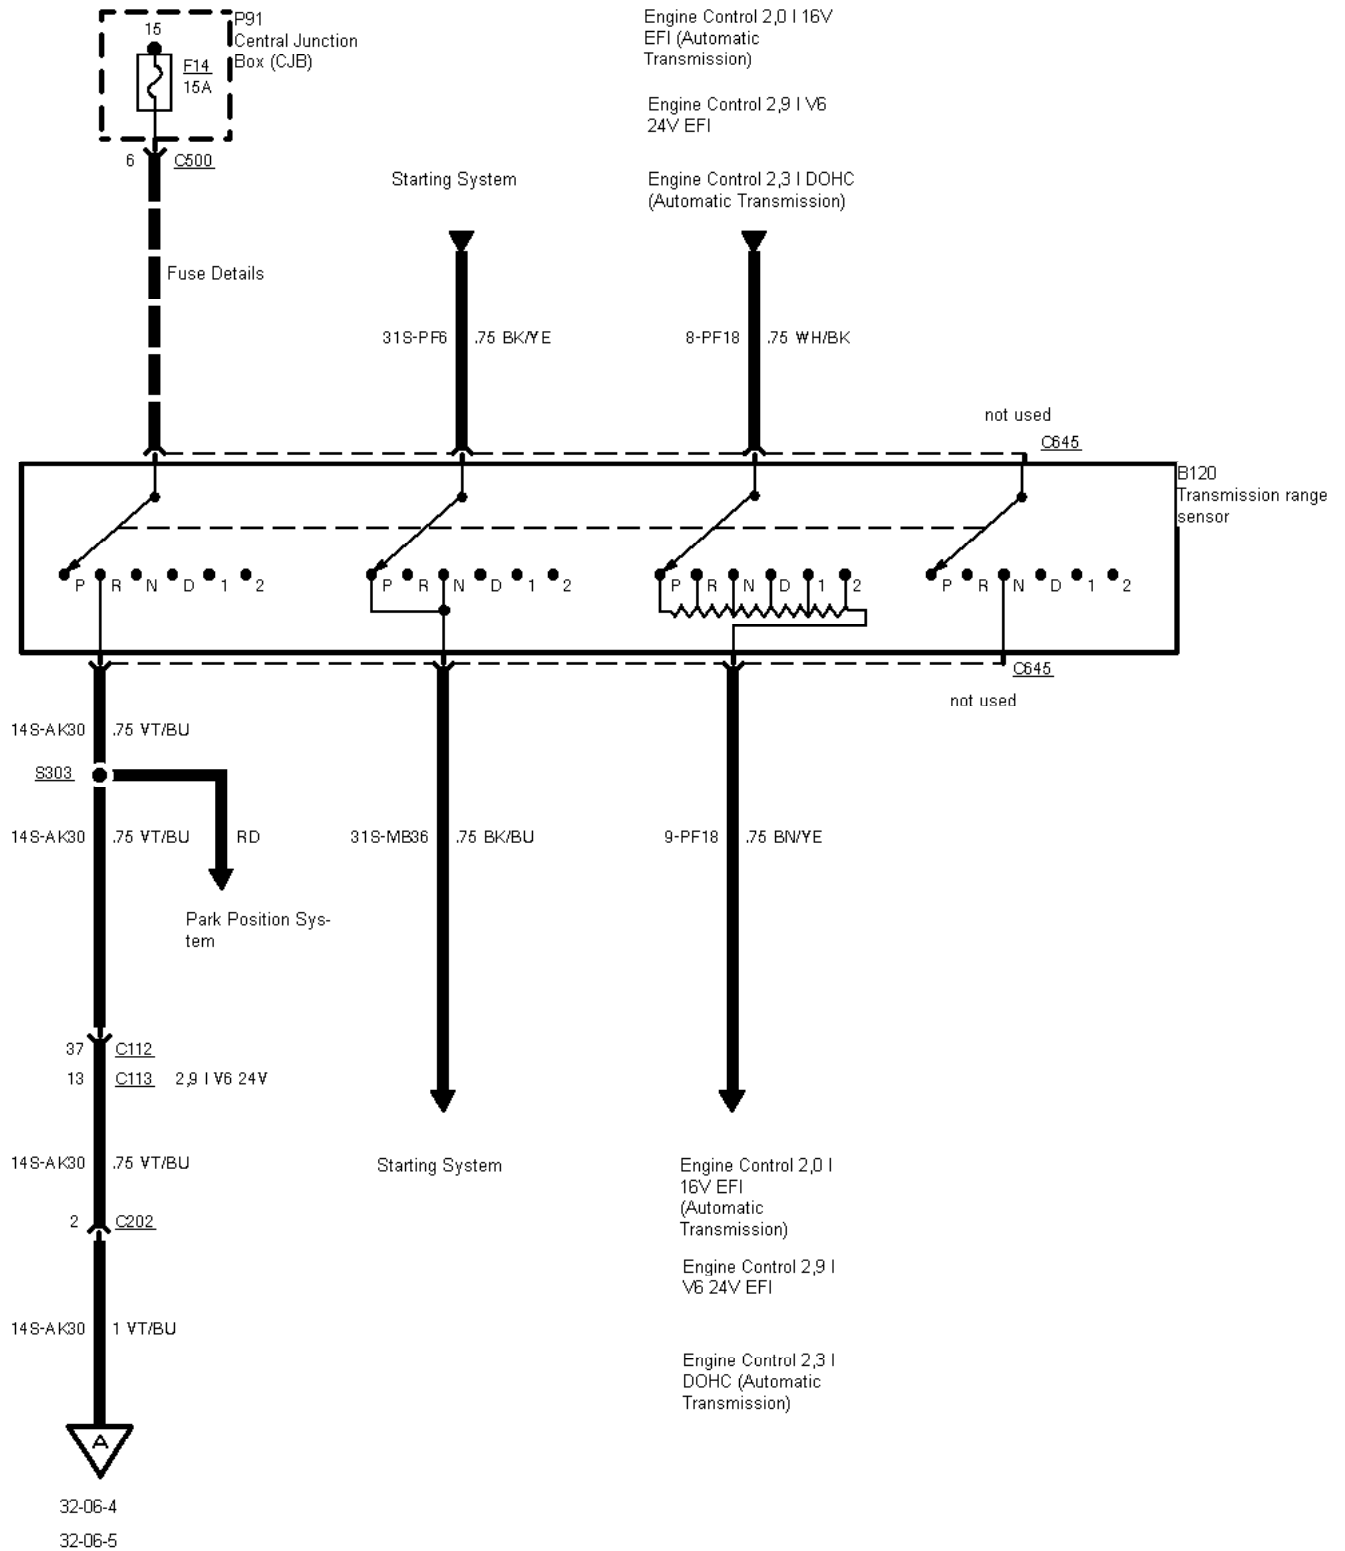

32-06-001 , Reversing Lamps

32-06-002 , Reversing Lamps

TCI Diesel automatic transmission

32-06-003 , Reversing Lamps , automatic transmission except 2,9 I V6 12V

32-06-004 , Reversing Lamps , Notchback

Ground Distribution

G1

Ground Distribution

G1 as of 01/97

G2

32-06-005 , Reversing Lamps , Wagon