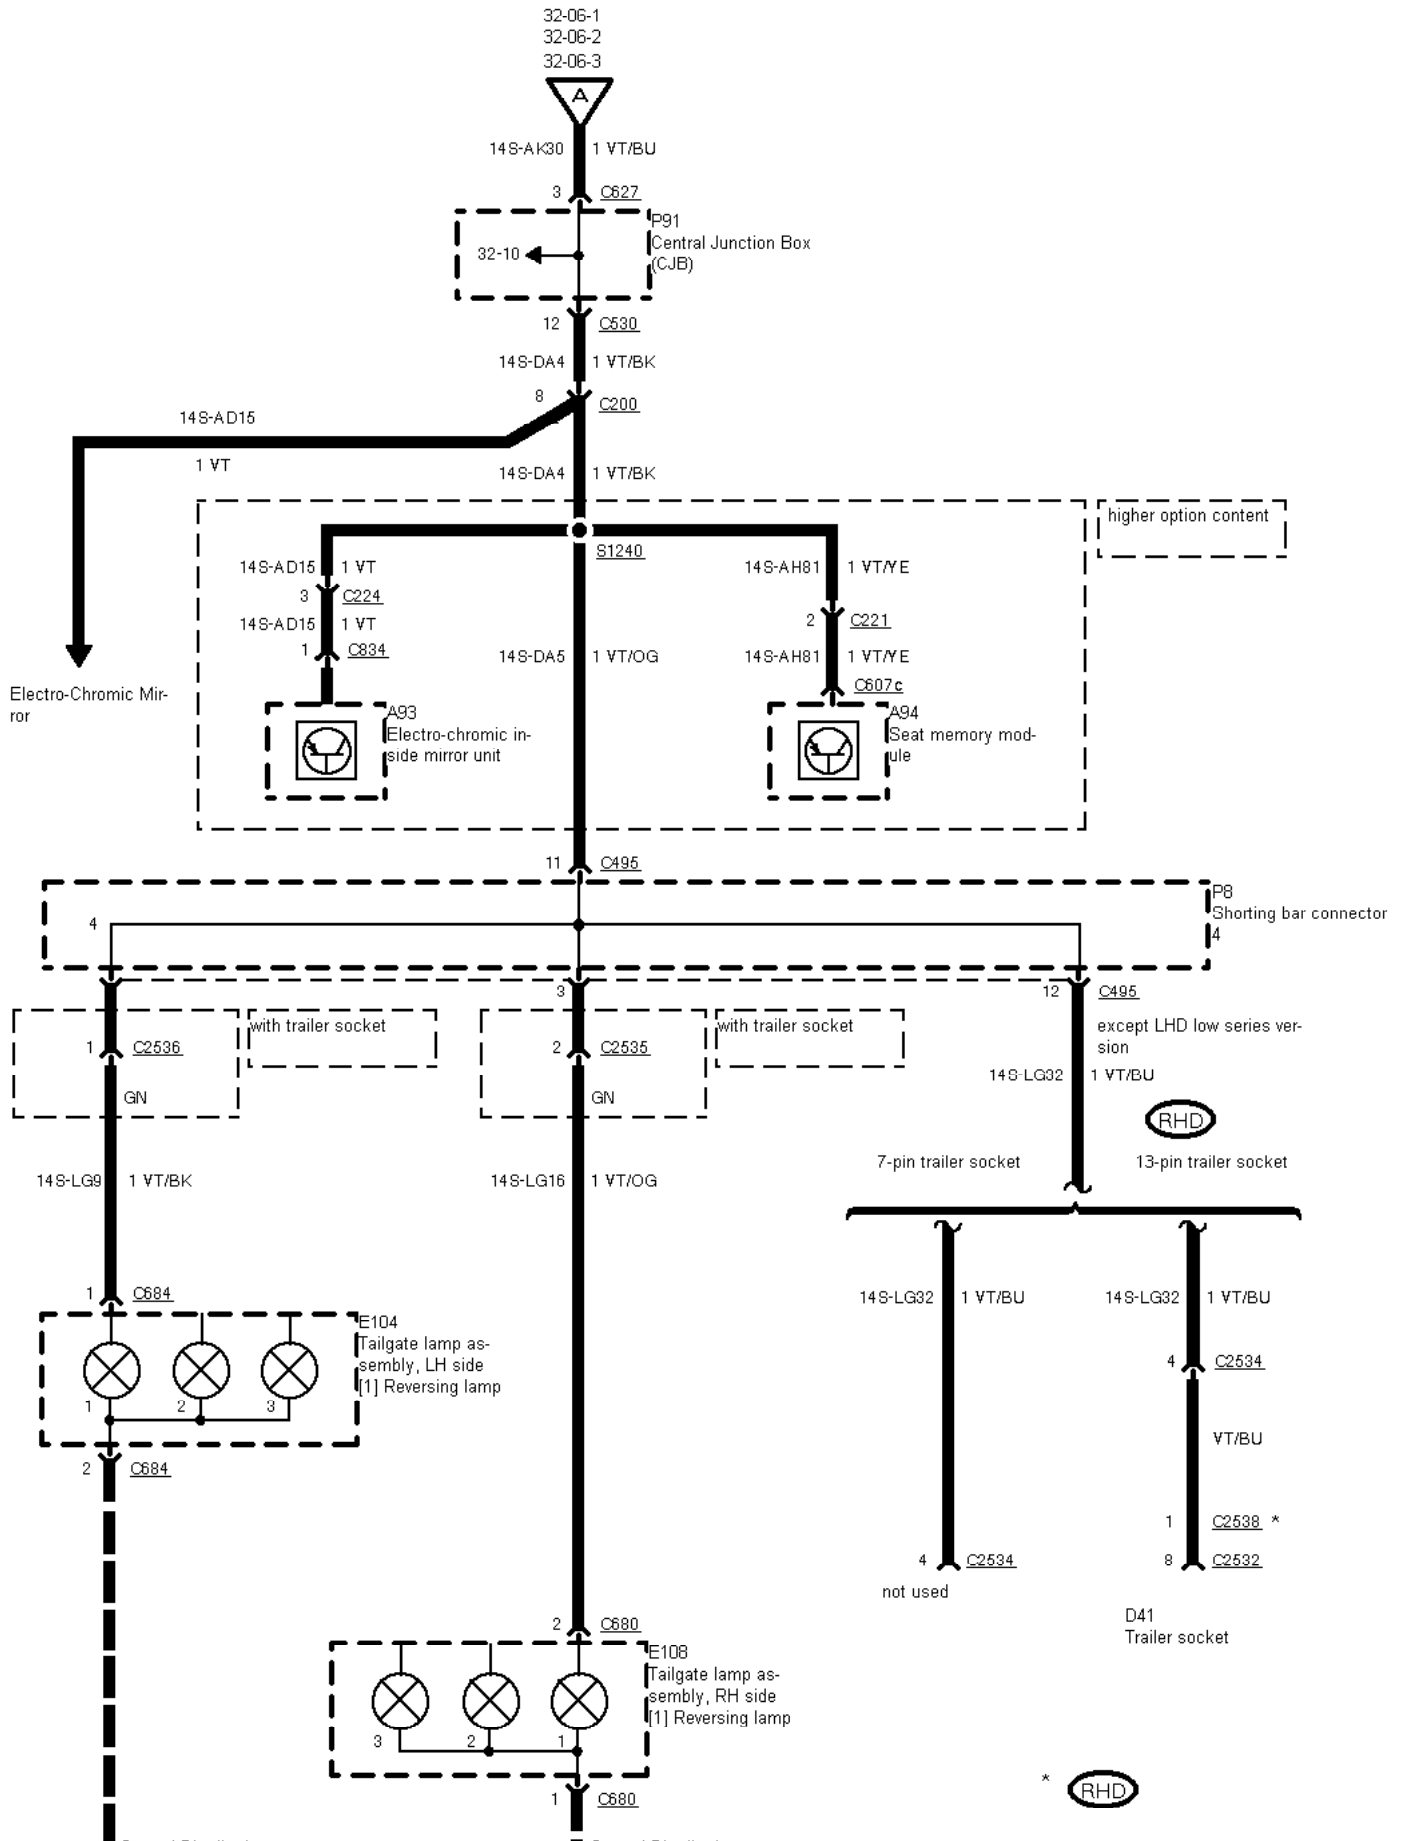

32-06-001 , Reversing Lamps

32-06-002 , Reversing Lamps

TCI Diesel automatic transmission

32-06-003 , Reversing Lamps , automatic transmission except 2,9 I V6 12V

32-06-004 , Reversing Lamps , Notchback

Ground Distribution

G1

Ground Distribution

G1 as of 01/97

G2

32-06-005 , Reversing Lamps , Wagon