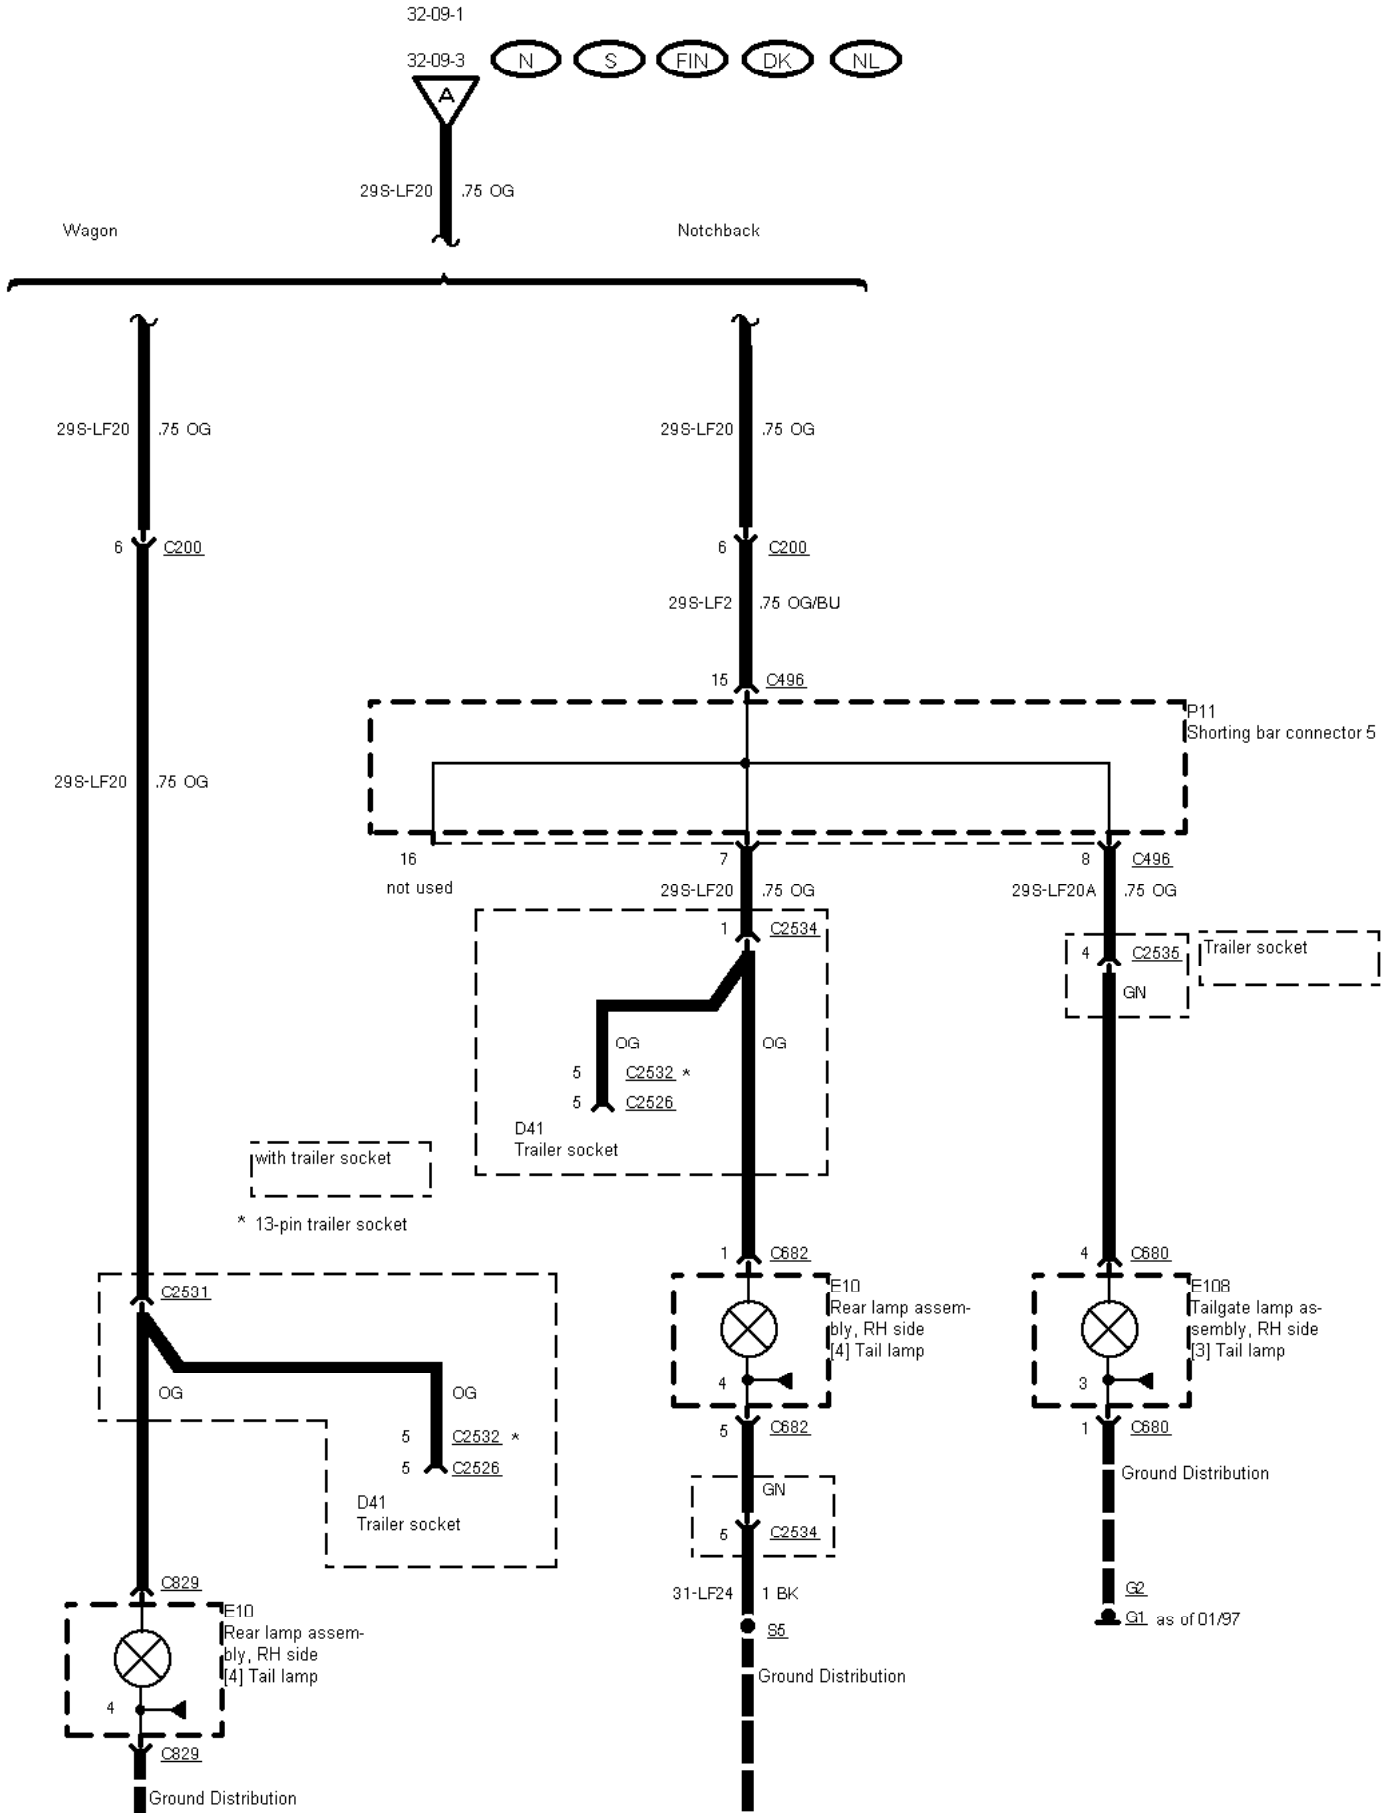

before 04/98, and
 (NL) Taxi as of 04/98

(NL) before 04/98
 N S FIN DK
 (NL) as of 04/98

(N) (S)
 (FIN) (DK)
 (NL) Taxi
 as of 04/98

before 04/98, and
 (NL) Taxi as of 04/98

32-09-004 , Parking Lamps/Licence Plate Lamps

N S FIN DK NL

32-09-005 , Parking Lamps/Licence Plate Lamps

29S-LF11 .75 OG/WH

Notchback

32-09-006 , Parking Lamps/Licence Plate Lamps

32-09-007 , Parking Lamps/Licence Plate Lamps

32-09-008 , Parking Lamps/Licence Plate Lamps

32-09-2
32-09-4
C

LHD

as of 01/97

LHD Notchback

before 01/97

RHD

LHD Wagon

before 01/97