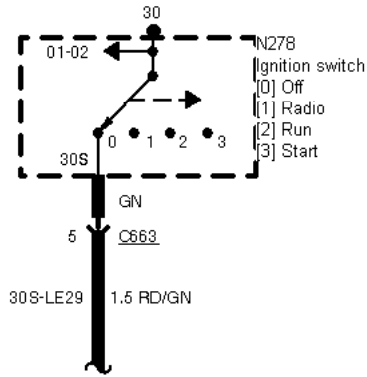

32-09-001 , Parking Lamps/Licence Plate Lamps

* daytime running lightcountry code connector

32-09-002 , Parking Lamps/Licence Plate Lamps

32-09-003 , Parking Lamps/Licence Plate Lamps

N S FIN DK NL

*daytime running light country code connector

before 04/98, and
 (NL) Taxi as of 04/98

(NL) before 04/98
 N S FIN DK
 (NL) as of 04/98

(N) (S)
 (FIN) (DK)
 (NL) Taxi
 as of 04/98

before 04/98, and
 (NL) Taxi as of 04/98

32-09-004 , Parking Lamps/Licence Plate Lamps