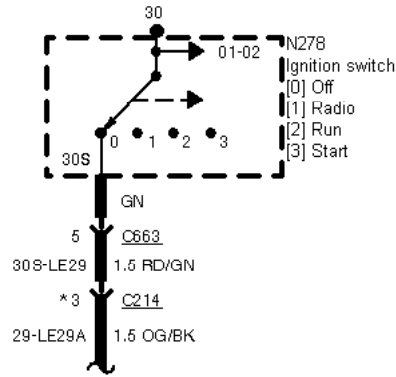

32-09-001 , Parking Lamps/Licence Plate Lamps

* daytime running lightcountry code connector

32-09-002 , Parking Lamps/Licence Plate Lamps

32-09-003 , Parking Lamps/Licence Plate Lamps

N S FIN DK NL

*daytime running light country code connector

before 04/98, and
 (NL) Taxi as of 04/98

(NL) before 04/98
 N S FIN DK
 (NL) as of 04/98

(N) (S)
 (FIN) (DK)
 (NL) Taxi
 as of 04/98

before 04/98, and
 (NL) Taxi as of 04/98

32-09-004 , Parking Lamps/Licence Plate Lamps