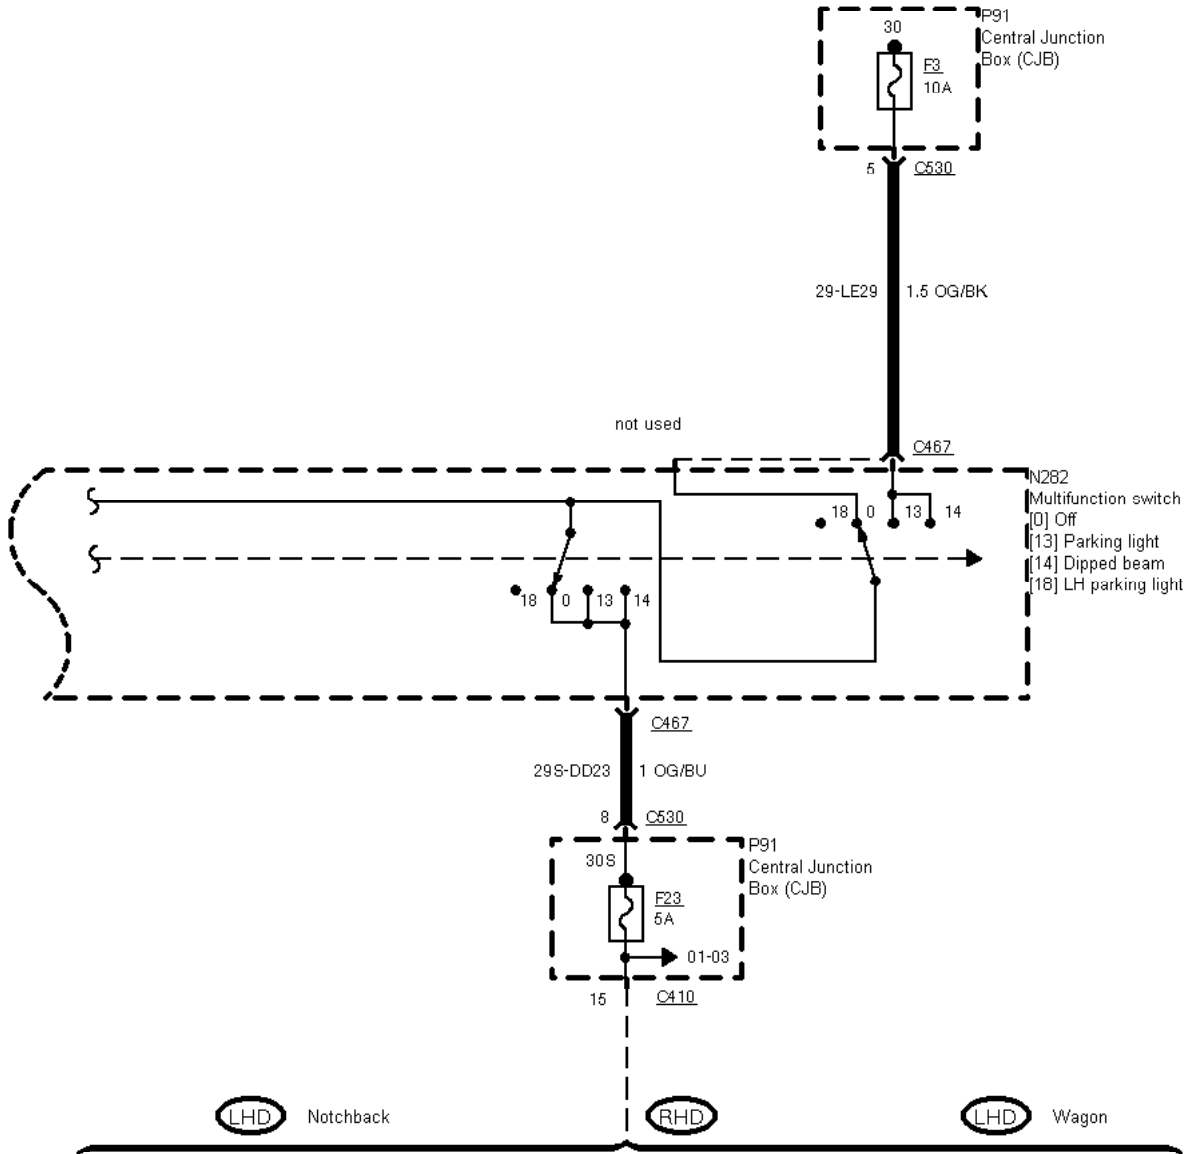

32-09-001 , Parking Lamps/Licence Plate Lamps

* daytime running lightcountry code connector

32-09-002 , Parking Lamps/Licence Plate Lamps

32-09-003 , Parking Lamps/Licence Plate Lamps

N S FIN DK NL

*daytime running light country code connector

before 04/98, and
 (NL) Taxi as of 04/98

(NL) before 04/98
 N S FIN DK
 (NL) as of 04/98

(N) (S)
 (FIN) (DK)
 (NL) Taxi
 as of 04/98

before 04/98, and
 (NL) Taxi as of 04/98

32-09-004 , Parking Lamps/Licence Plate Lamps