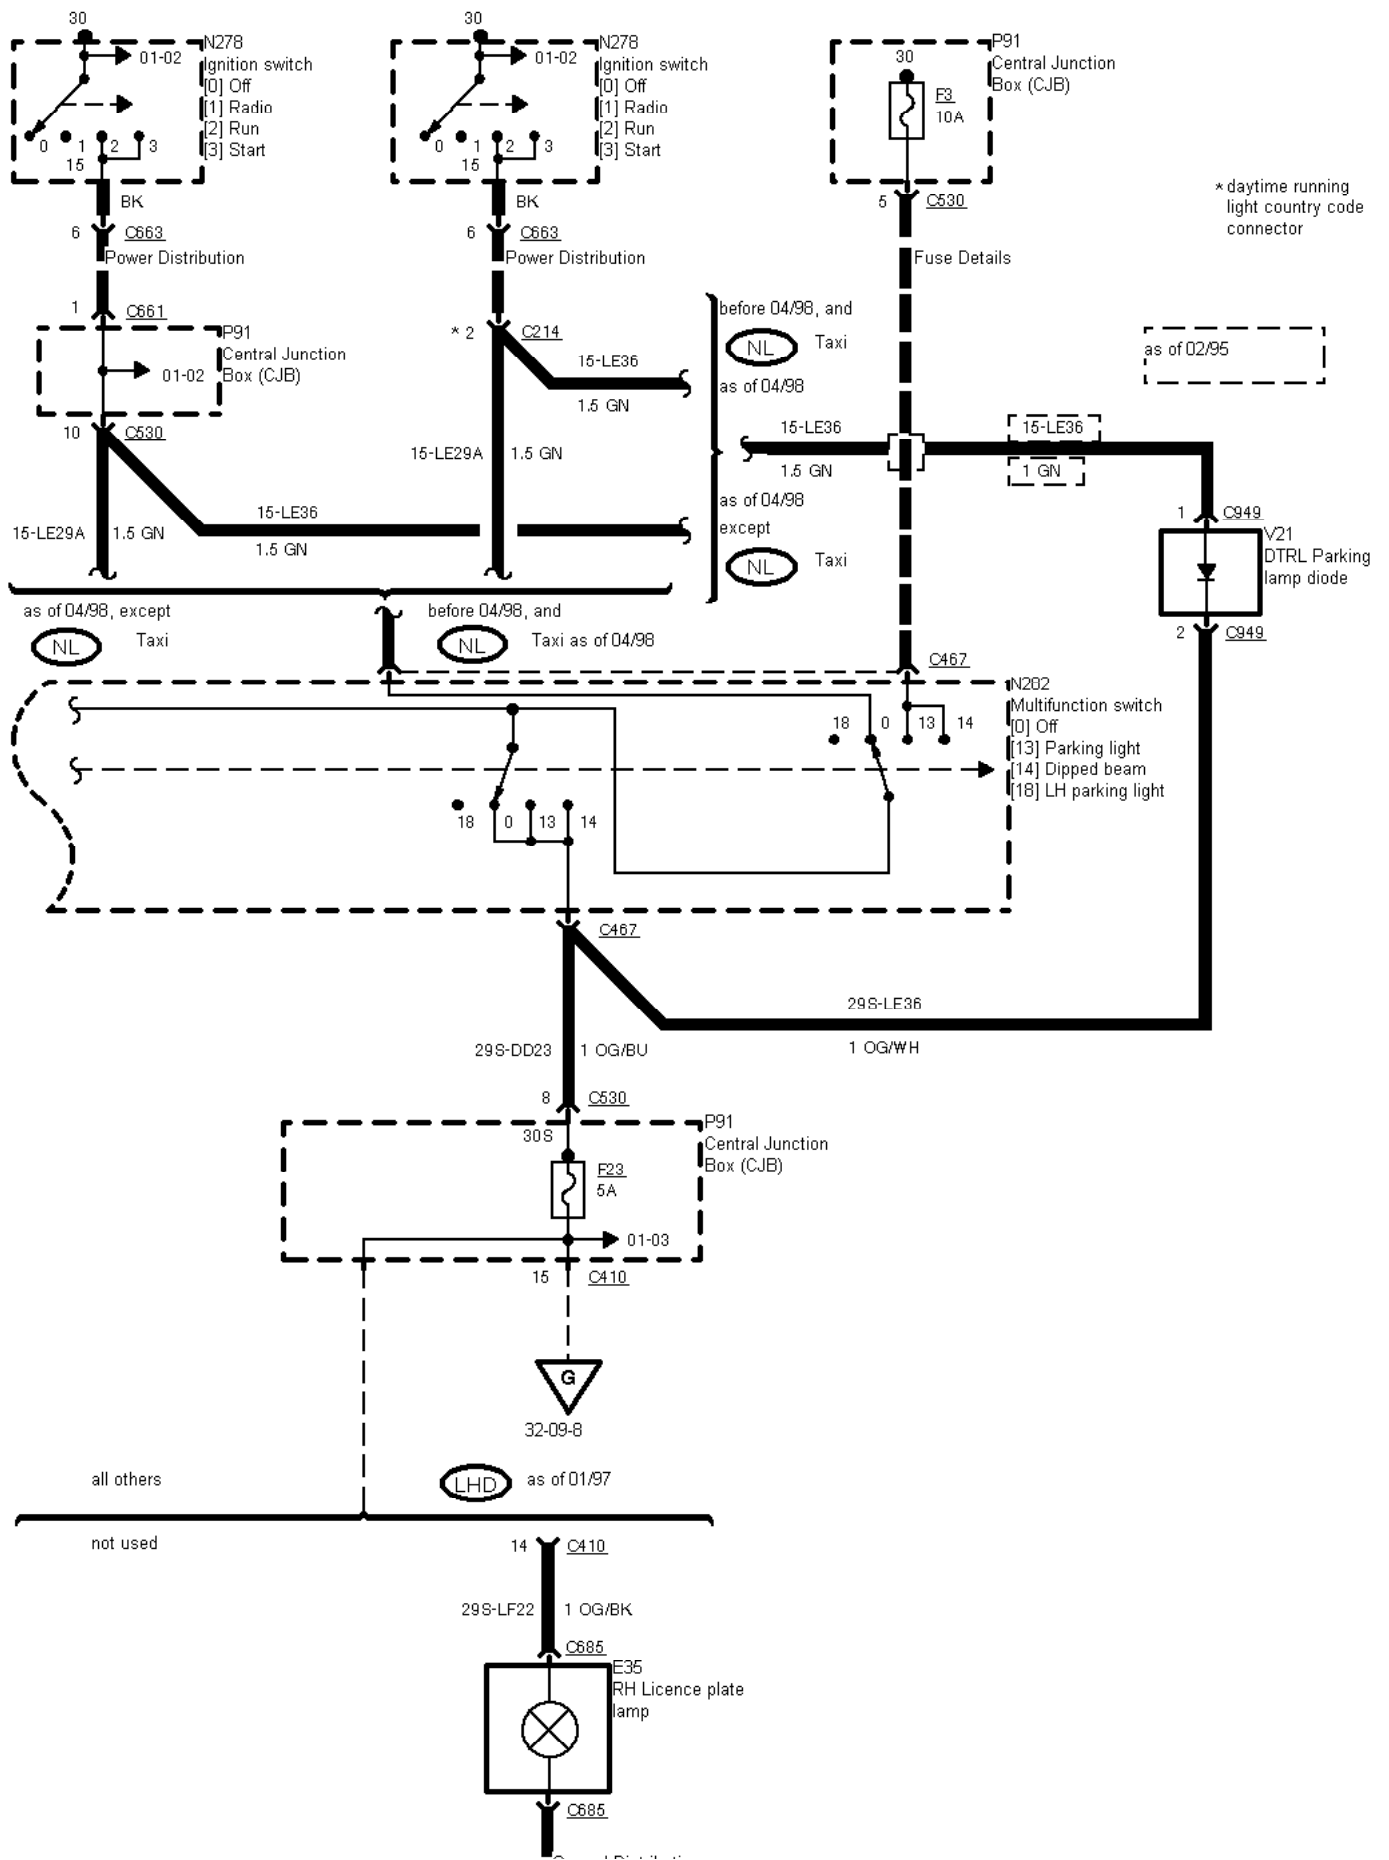

before 04/98, and
 (NL) Taxi as of 04/98

(NL) before 04/98
 N S FIN DK
 (NL) as of 04/98

(N) (S)
 (FIN) (DK)
 (NL) Taxi
 as of 04/98

before 04/98, and
 (NL) Taxi as of 04/98

32-09-004 , Parking Lamps/Licence Plate Lamps

N S FIN DK NL

32-09-005 , Parking Lamps/Licence Plate Lamps

29S-LF11 .75 OG/WH

Notchback

32-09-006 , Parking Lamps/Licence Plate Lamps

32-09-007 , Parking Lamps/Licence Plate Lamps

32-09-008 , Parking Lamps/Licence Plate Lamps