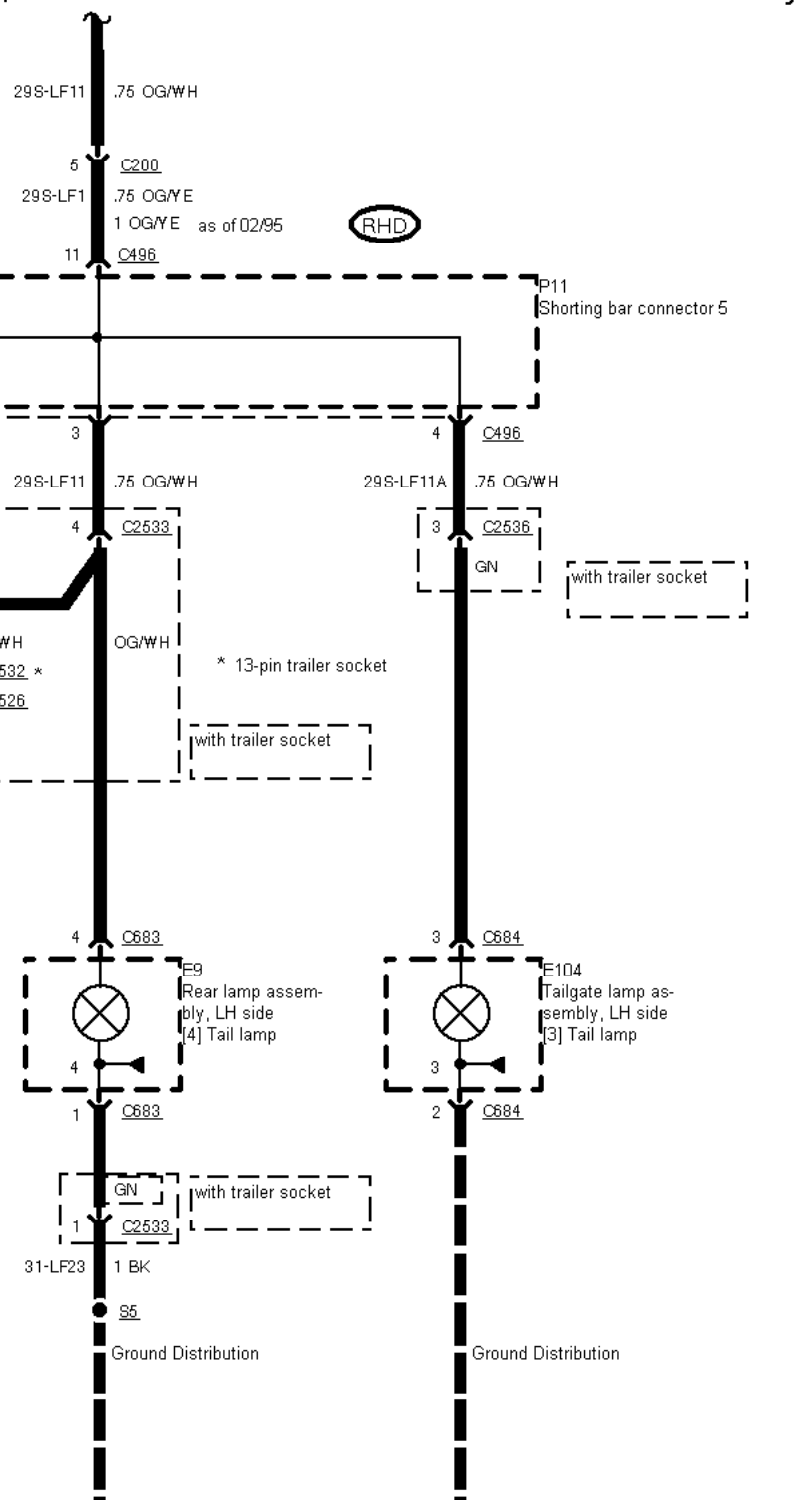

N S FIN DK NL

32-09-005 , Parking Lamps/Licence Plate Lamps

29S-LF11 .75 OG/WH

Notchback

32-09-006 , Parking Lamps/Licence Plate Lamps

32-09-007 , Parking Lamps/Licence Plate Lamps

32-09-008 , Parking Lamps/Licence Plate Lamps