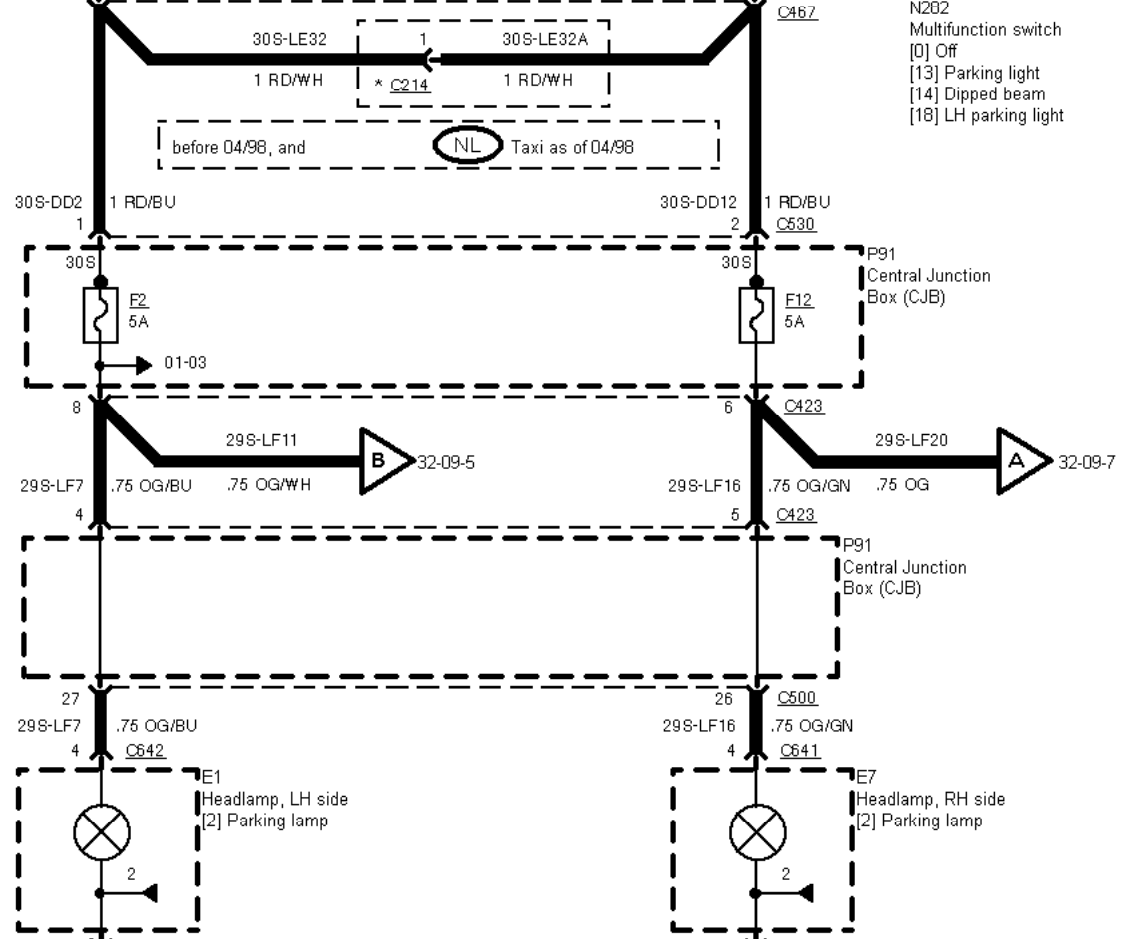

32-09-001 , Parking Lamps/Licence Plate Lamps

* daytime running lightcountry code connector

32-09-002 , Parking Lamps/Licence Plate Lamps

32-09-003 , Parking Lamps/Licence Plate Lamps

N S FIN DK NL

*daytime running light country code connector

before 04/98, and
 (NL) Taxi as of 04/98

(NL) before 04/98
 N S FIN DK
 (NL) as of 04/98

(N) (S)
 (FIN) (DK)
 (NL) Taxi
 as of 04/98

before 04/98, and
 (NL) Taxi as of 04/98

32-09-004 , Parking Lamps/Licence Plate Lamps