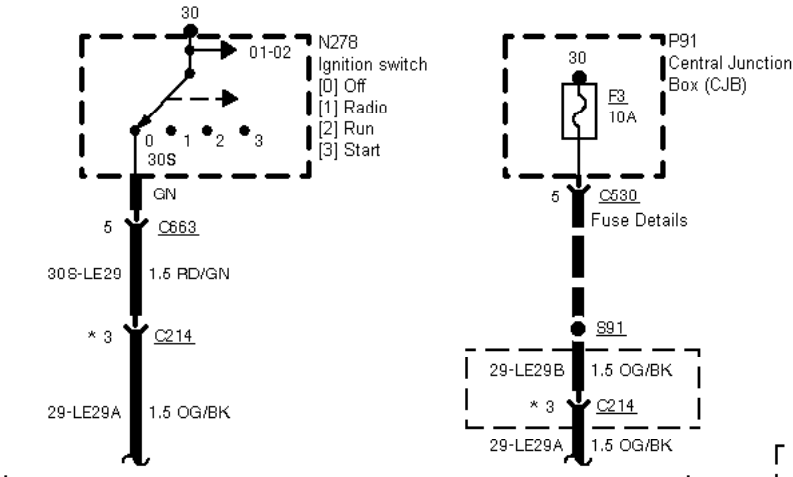

32-09-001 , Parking Lamps/Licence Plate Lamps

* daytime running lightcountry code connector

32-09-002 , Parking Lamps/Licence Plate Lamps

32-09-003 , Parking Lamps/Licence Plate Lamps

N S FIN DK NL

*daytime running light country code connector

before 04/98, and
 (NL) Taxi as of 04/98

(NL) before 04/98
 N S FIN DK
 (NL) as of 04/98

(N) (S)
 (FIN) (DK)
 (NL) Taxi
 as of 04/98

before 04/98, and
 (NL) Taxi as of 04/98

32-09-004 , Parking Lamps/Licence Plate Lamps