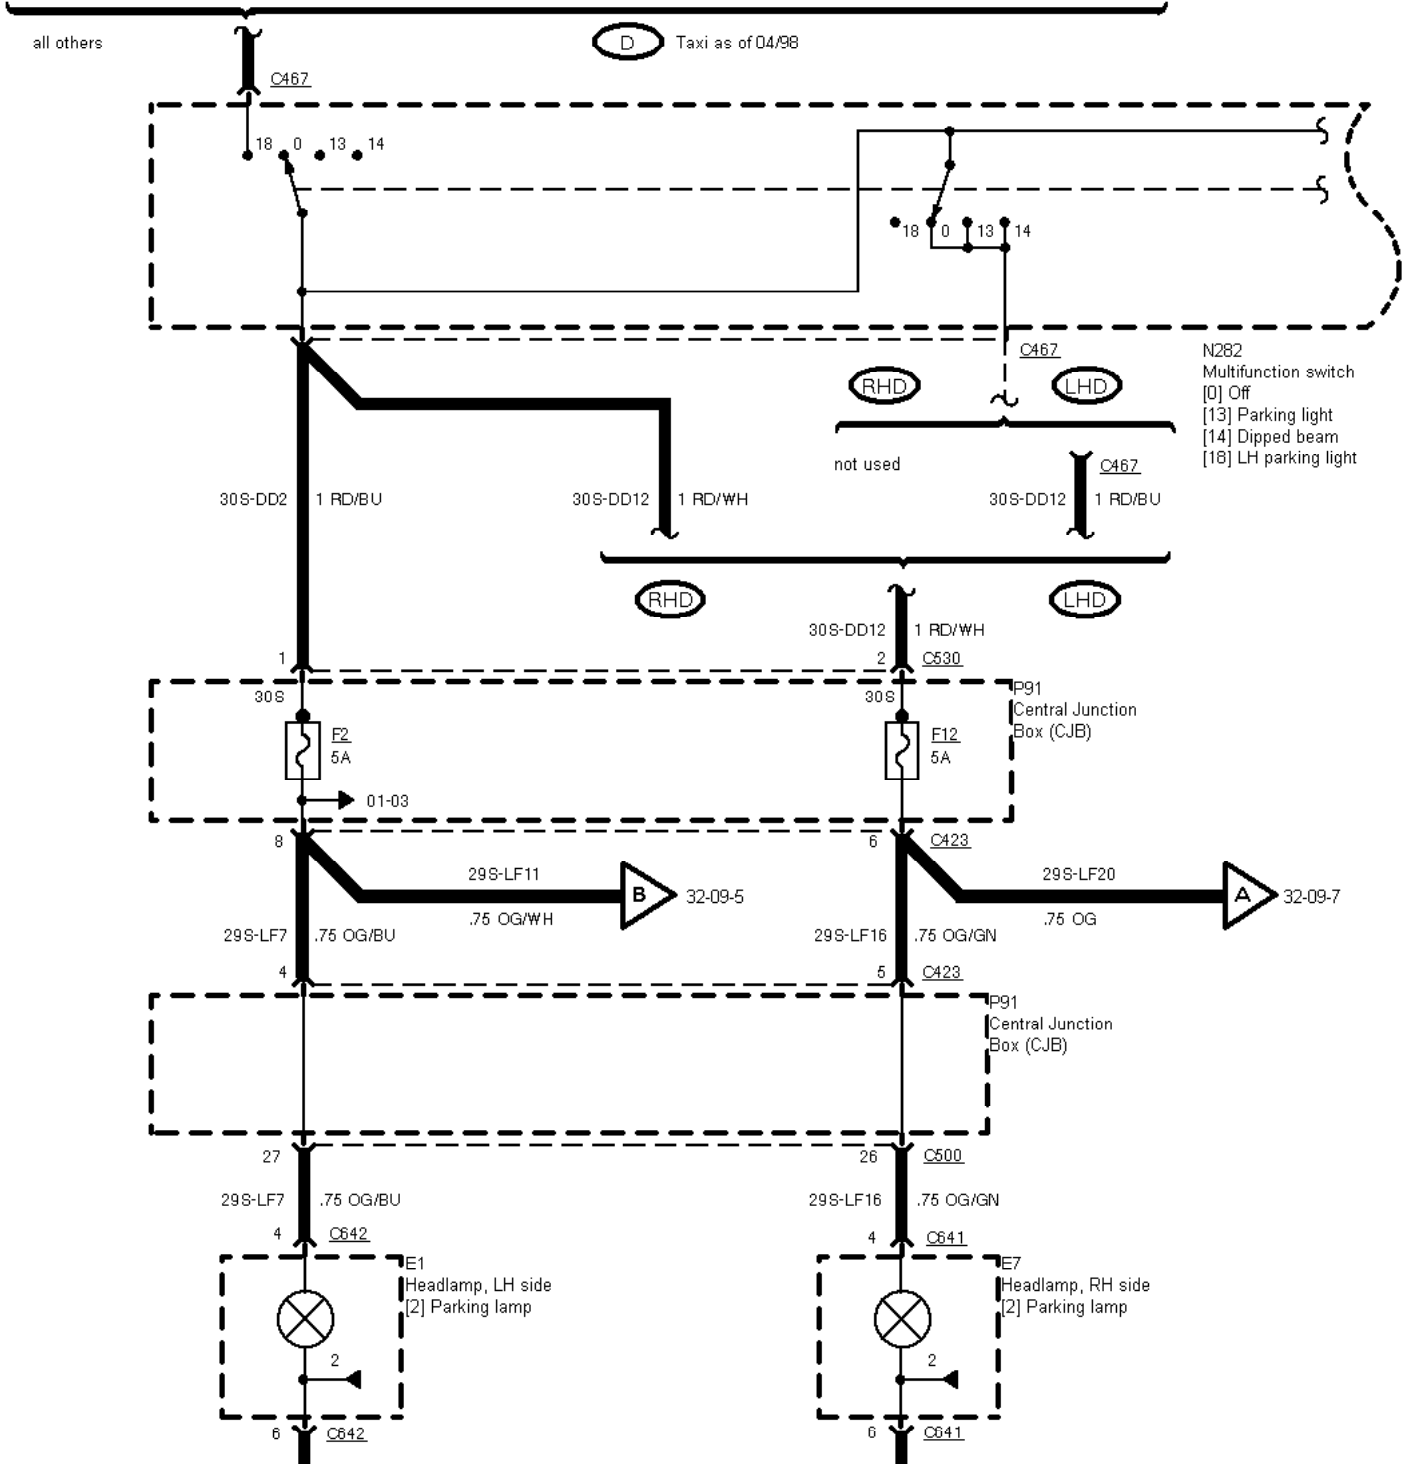

32-09-001 , Parking Lamps/Licence Plate Lamps

* daytime running lightcountry code connector

32-09-002 , Parking Lamps/Licence Plate Lamps

32-09-003 , Parking Lamps/Licence Plate Lamps

N S FIN DK NL

*daytime running light country code connector

before 04/98, and
 (NL) Taxi as of 04/98

(NL) before 04/98
 N S FIN DK
 (NL) as of 04/98

(N) (S)
 (FIN) (DK)
 (NL) Taxi
 as of 04/98

before 04/98, and
 (NL) Taxi as of 04/98

32-09-004 , Parking Lamps/Licence Plate Lamps

32-09-2
32-09-4
C

LHD

as of 01/97

LHD Notchback

before 01/97

RHD

LHD Wagon

before 01/97