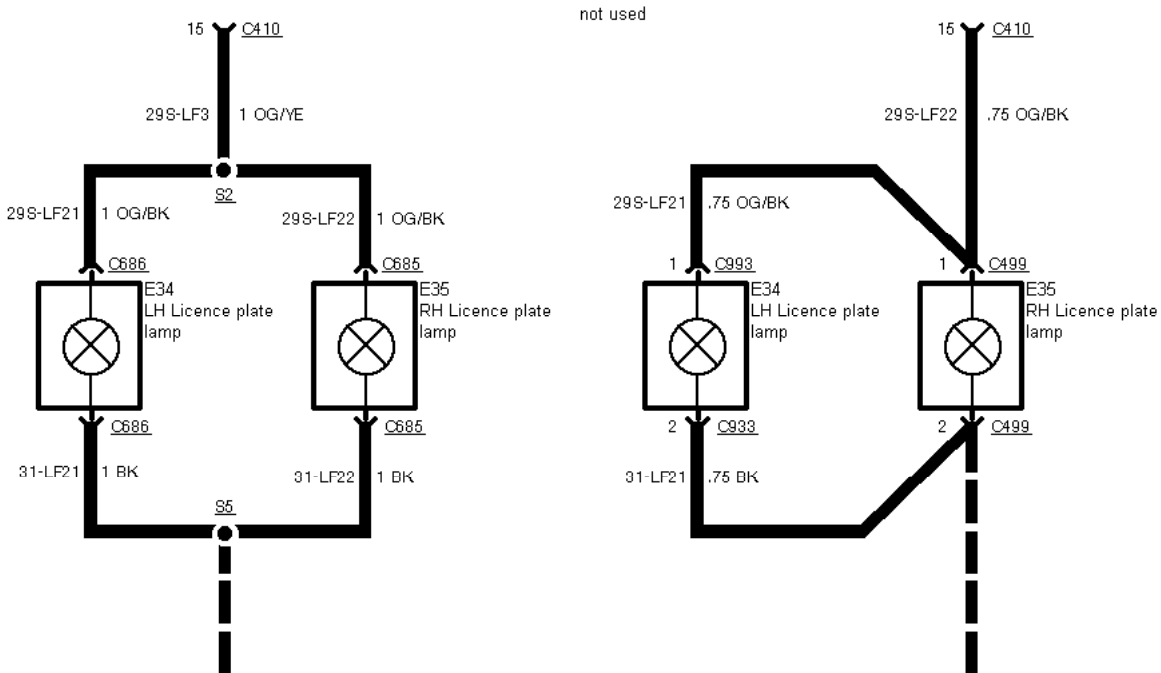

32-09-001 , Parking Lamps/Licence Plate Lamps

* daytime running lightcountry code connector

32-09-002 , Parking Lamps/Licence Plate Lamps

32-09-003 , Parking Lamps/Licence Plate Lamps

N S FIN DK NL

*daytime running light country code connector

before 04/98, and
 (NL) Taxi as of 04/98

(NL) before 04/98
 N S FIN DK
 (NL) as of 04/98

(N) (S)
 (FIN) (DK)
 (NL) Taxi
 as of 04/98

before 04/98, and
 (NL) Taxi as of 04/98

32-09-004 , Parking Lamps/Licence Plate Lamps