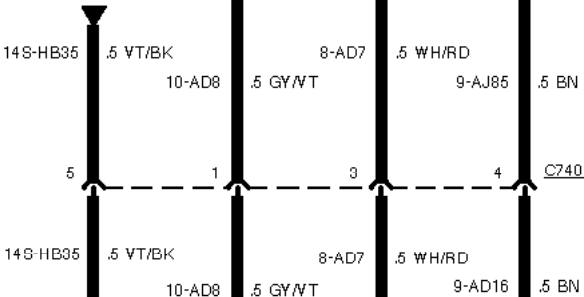

---

43-02-001 , Power Mirrors with Module , Without memory

---

Fuse Details

N193  
Power mirror adjust  
switch  
[0] Rest  
[1] Up  
[2] Down  
[3] Left  
[4] Right  
[5] Passenger side  
mirror  
[6] Driver side mir-  
ror

10-AJ86A .5 GY/RD 9-AJ85A .5 BN 8-AJ87 .5 WH/BK  
8-AJ86A .5 WH/RD 10-AJ87 .5 GT/BK

M75  
Mirror motor, driver  
side  
[1] Up/down  
[2] Left/right  
[3] Heater

Ground Distribution

Ground Distribution

Ground Distribution