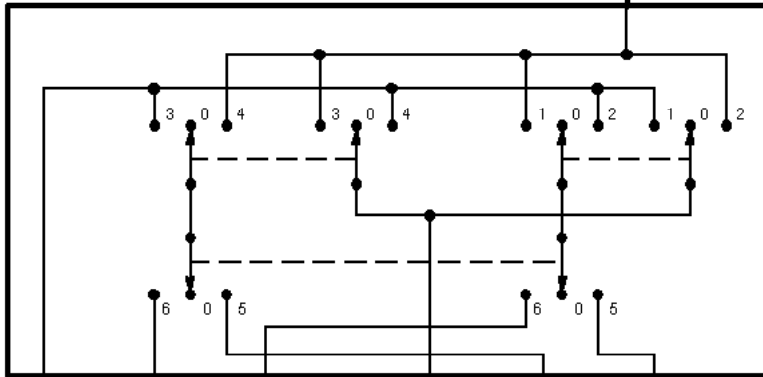

---

43-02-001 , Power Mirrors with Module , Without memory

---

Fuse Details

N193  
Power mirror adjust  
switch  
[0] Rest  
[1] Up  
[2] Down  
[3] Left  
[4] Right  
[5] Passenger side  
mirror  
[6] Driver side mir-  
ror

10-AJ86A .5 GY/RD 9-AJ85A .5 BN 8-AJ87 .5 WH/BK  
8-AJ86A .5 WH/RD 10-AJ87 .5 GT/BK

M75  
Mirror motor, driver  
side  
[1] Up/down  
[2] Left/right  
[3] Heater

Ground Distribution

Ground Distribution

Ground Distribution