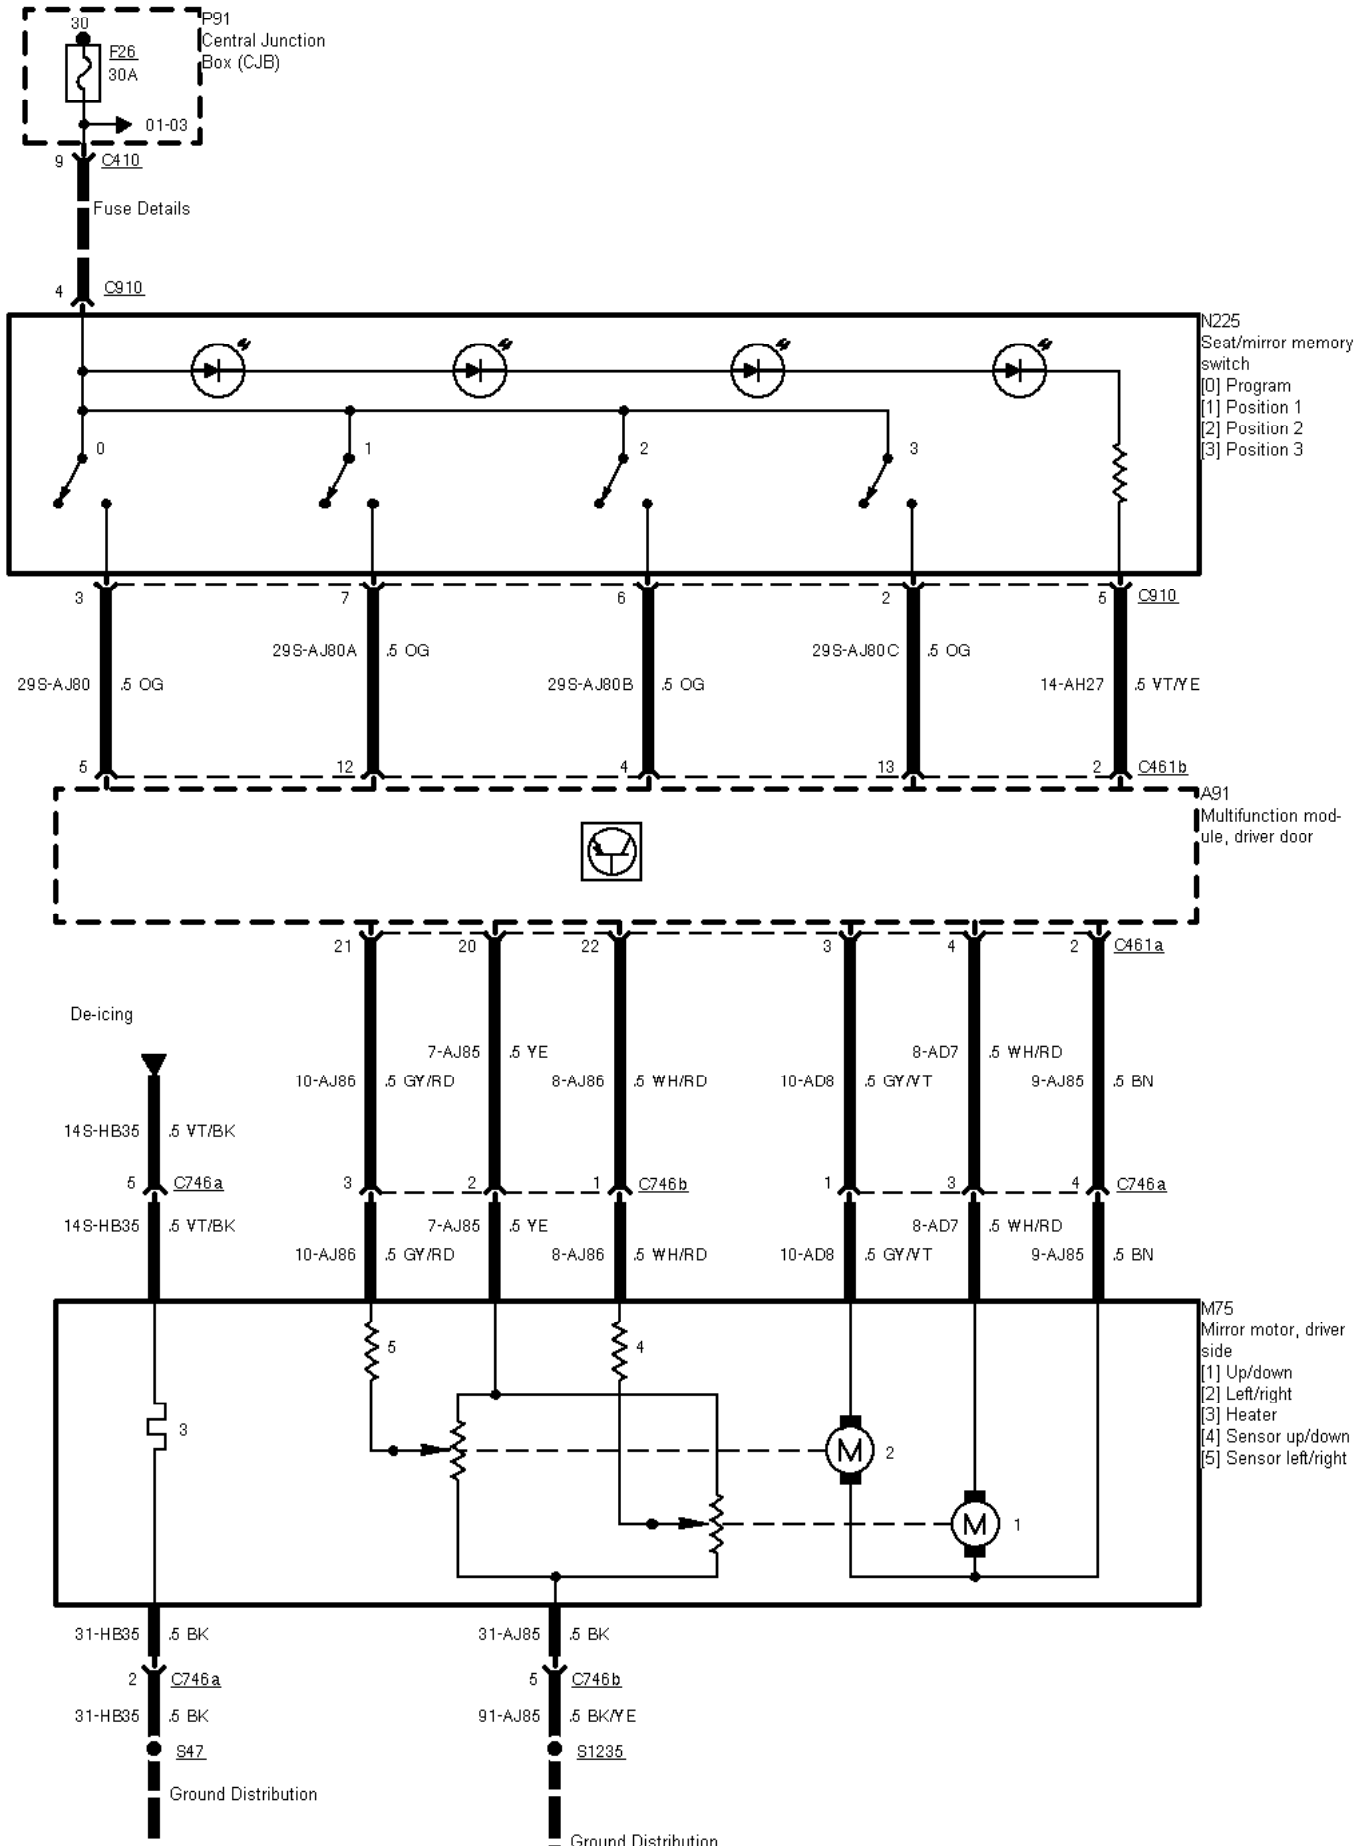

10-AJ86A .5 GY/RD 9-AJ85A .5 BN 8-AJ87 .5 WH/BK  
8-AJ86A .5 WH/RD 10-AJ87 .5 GT/BK

M75  
Mirror motor, driver  
side  
[1] Up/down  
[2] Left/right  
[3] Heater

Ground Distribution

Ground Distribution

Ground Distribution

---

43-02-002 , Power Mirrors with Module , Without memory

---

---

43-02-003 , Power Mirrors with Module , With memory

---

as of 02/95

---

**43-02-004 , Power Mirrors with Module , With memory**

---

---

43-02-005 , Power Mirrors with Module , With memory

---