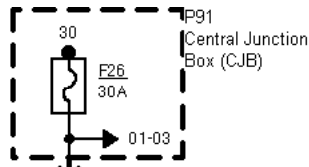

---

43-02-001 , Power Mirrors with Module , Without memory

---

Fuse Details

N193  
Power mirror adjust  
switch  
[0] Rest  
[1] Up  
[2] Down  
[3] Left  
[4] Right  
[5] Passenger side  
mirror  
[6] Driver side mir-  
ror

10-AJ86A .5 GY/RD 9-AJ85A .5 BN 8-AJ87 .5 WH/BK  
8-AJ86A .5 WH/RD 10-AJ87 .5 GT/BK

M75  
Mirror motor, driver  
side  
[1] Up/down  
[2] Left/right  
[3] Heater

Ground Distribution

Ground Distribution

Ground Distribution