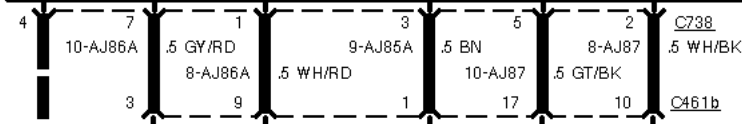

---

43-02-001 , Power Mirrors with Module , Without memory

---

Fuse Details

N193  
Power mirror adjust  
switch  
[0] Rest  
[1] Up  
[2] Down  
[3] Left  
[4] Right  
[5] Passenger side  
mirror  
[6] Driver side mir-  
ror

10-AJ86A .5 GY/RD 9-AJ85A .5 BN 8-AJ87 .5 WH/BK  
8-AJ86A .5 WH/RD 10-AJ87 .5 GT/BK

M75  
Mirror motor, driver  
side  
[1] Up/down  
[2] Left/right  
[3] Heater

Ground Distribution

Ground Distribution

Ground Distribution