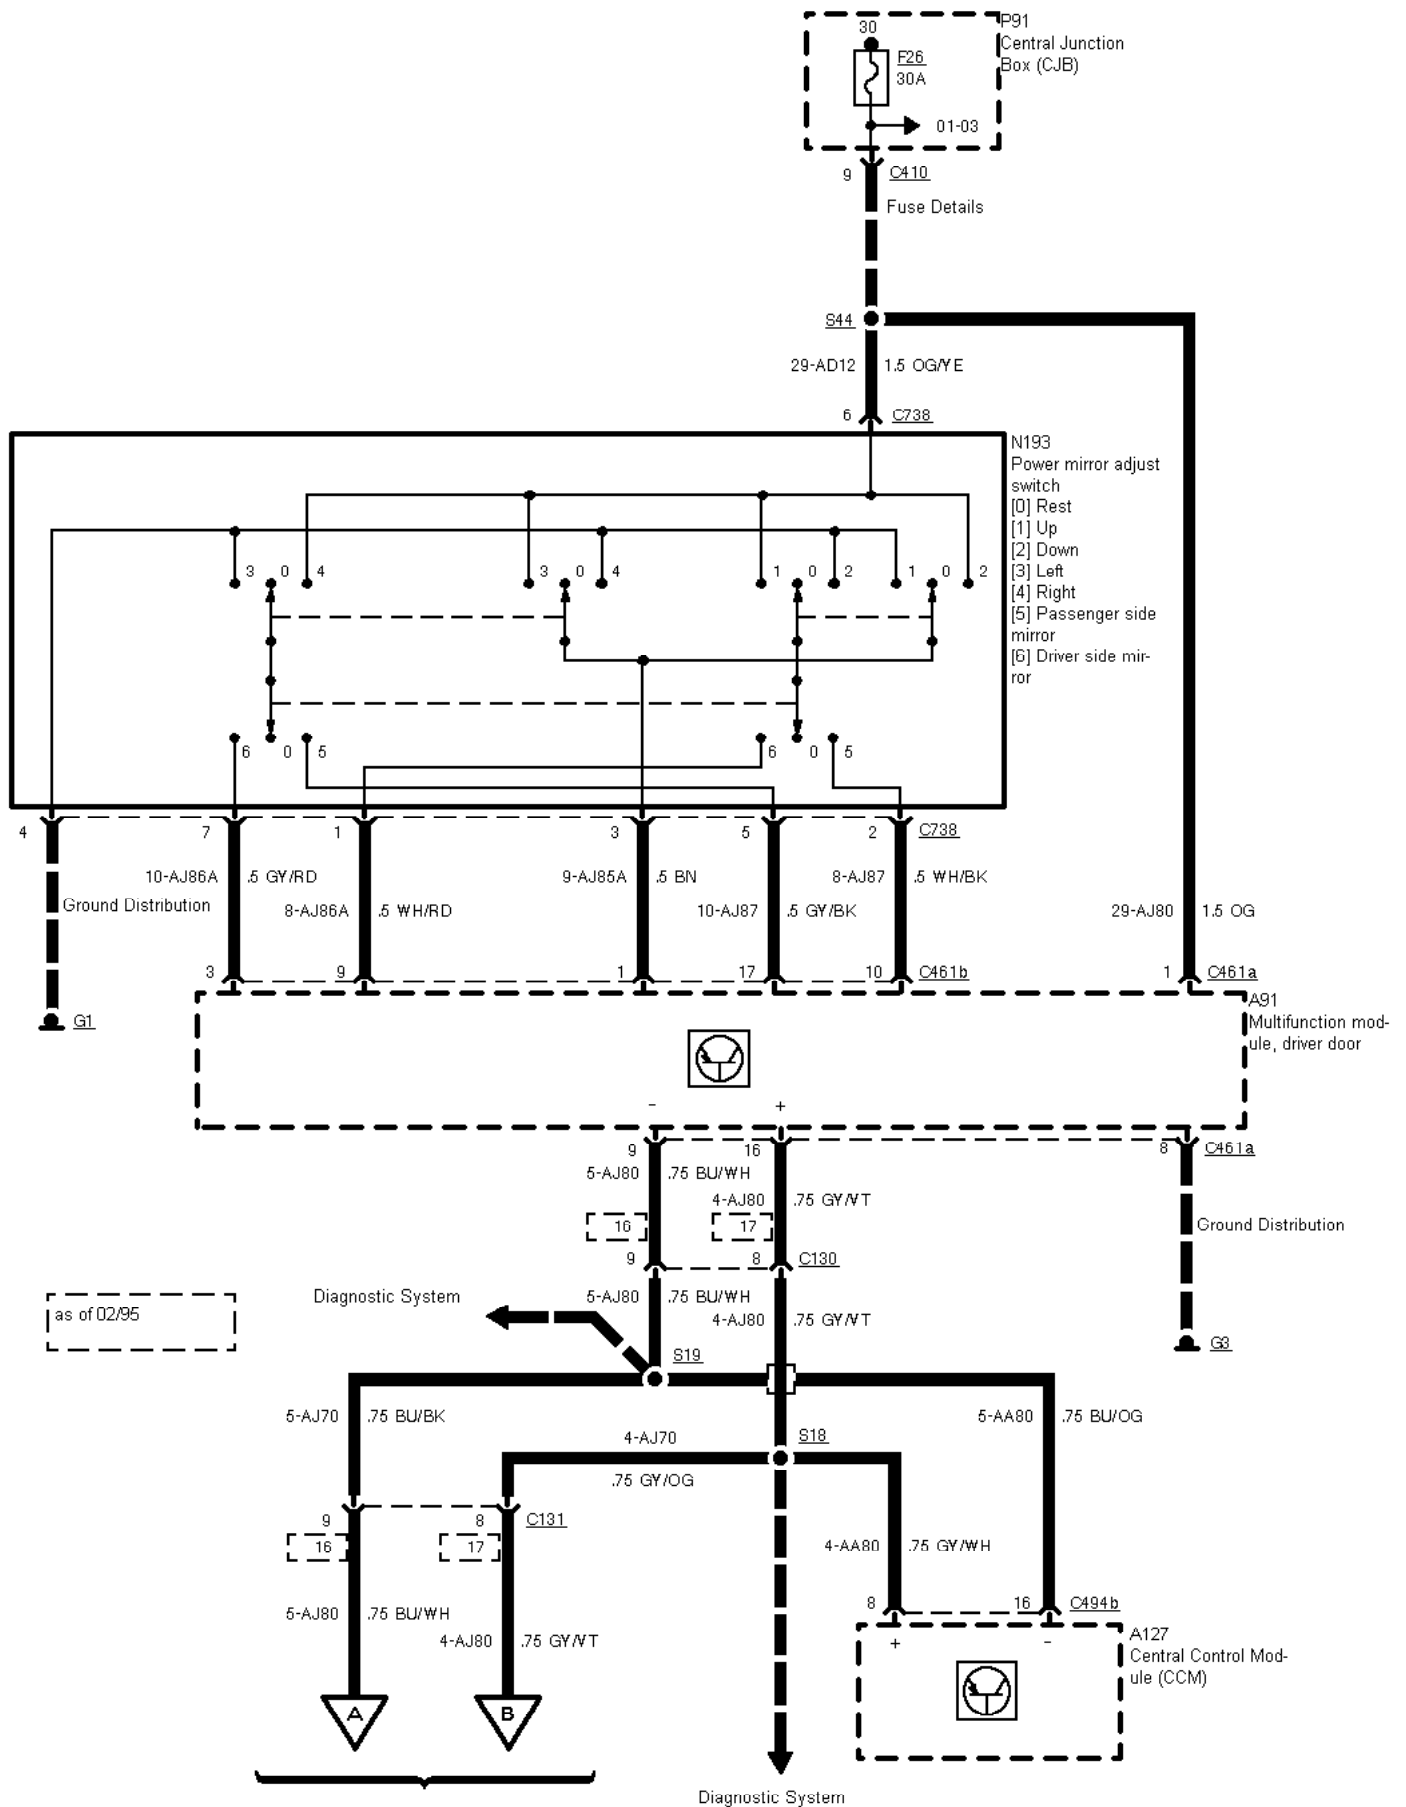

10-AJ86A .5 GY/RD 9-AJ85A .5 BN 8-AJ87 .5 WH/BK  
8-AJ86A .5 WH/RD 10-AJ87 .5 GT/BK

M75  
Mirror motor, driver  
side  
[1] Up/down  
[2] Left/right  
[3] Heater

Ground Distribution

Ground Distribution

Ground Distribution

---

43-02-002 , Power Mirrors with Module , Without memory

---

---

43-02-003 , Power Mirrors with Module , With memory

---

as of 02/95

---

**43-02-004 , Power Mirrors with Module , With memory**

---

---

43-02-005 , Power Mirrors with Module , With memory

---