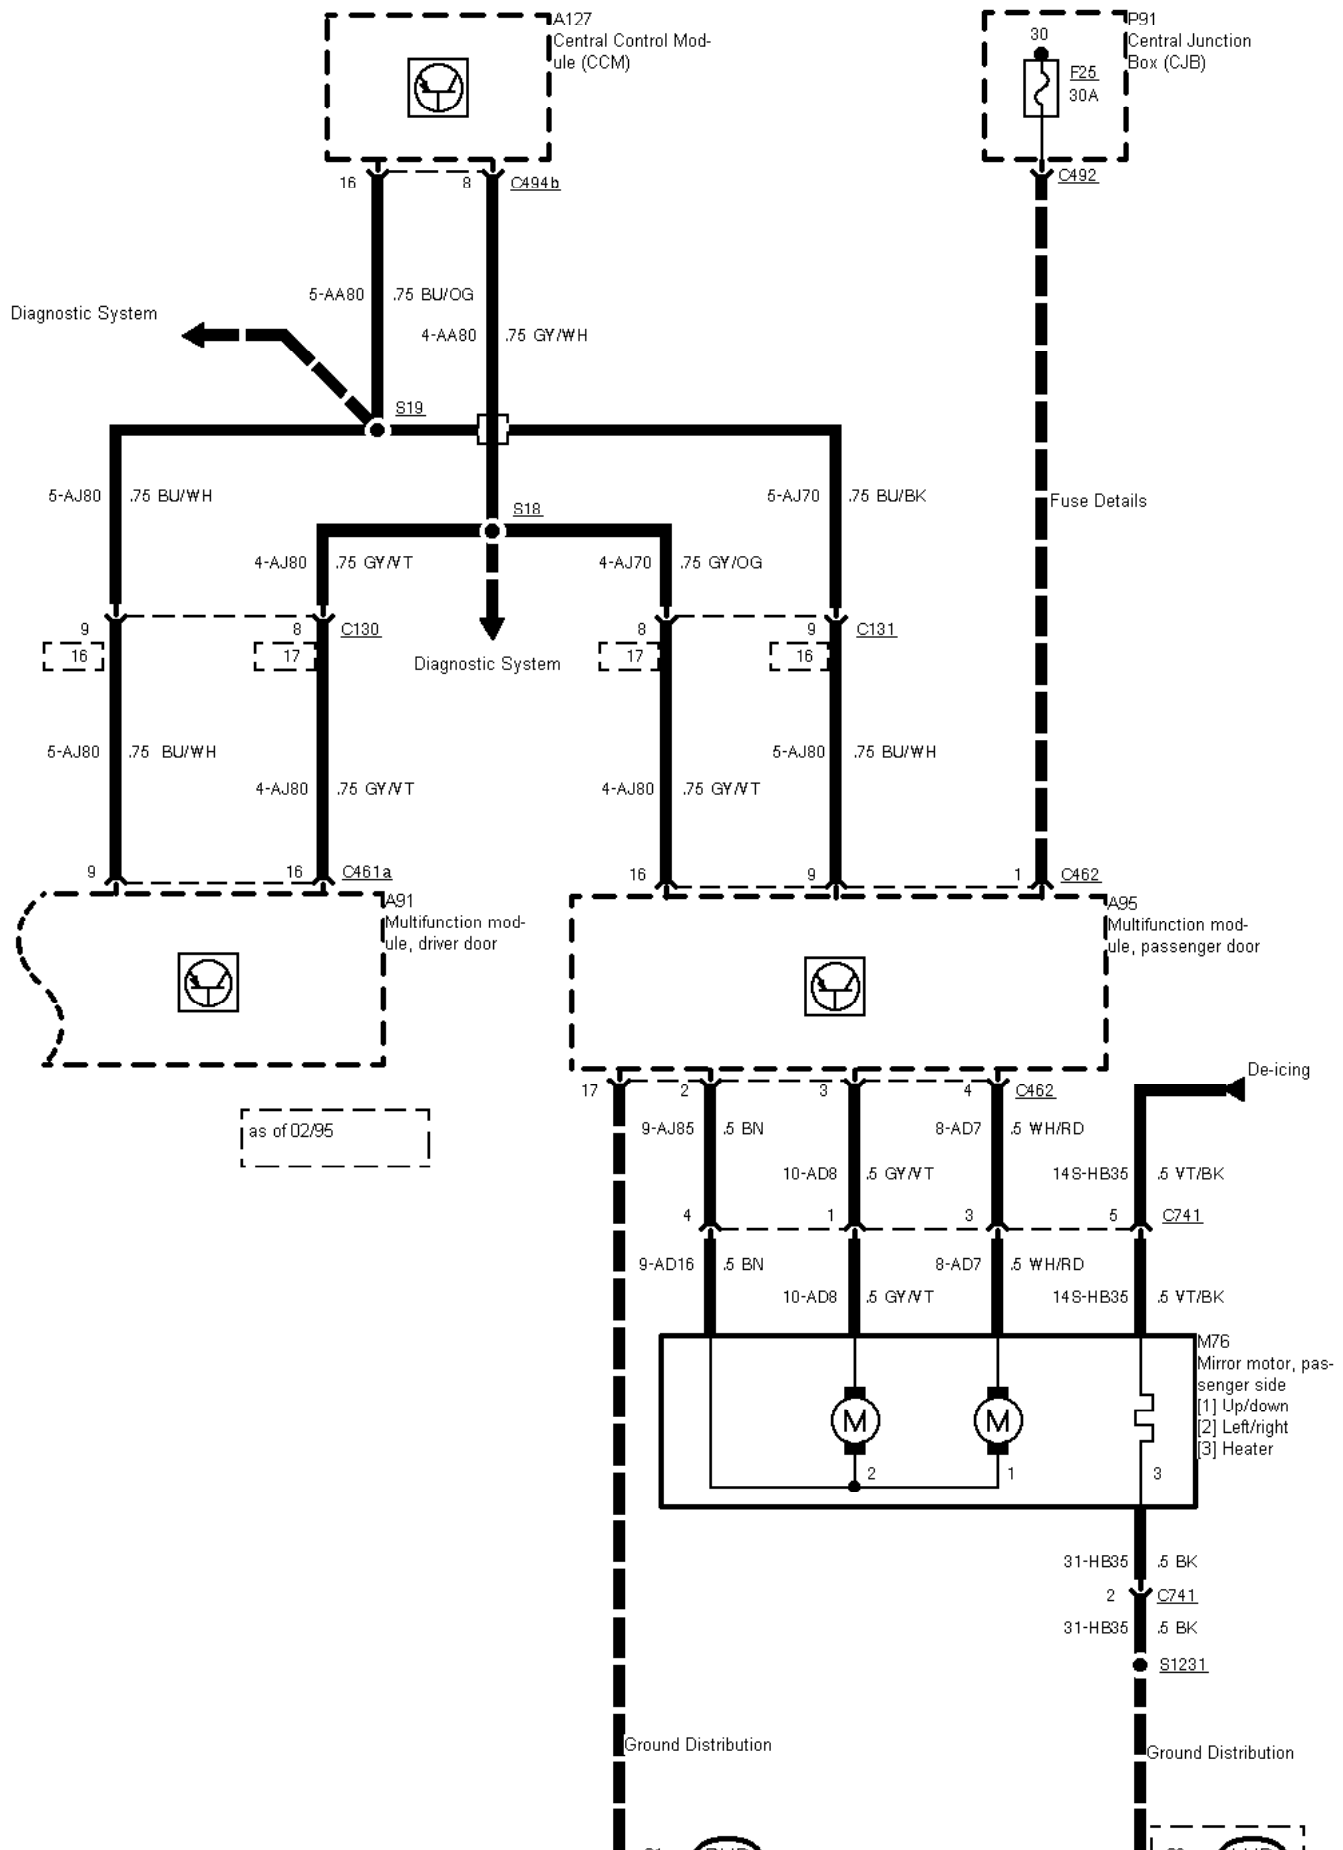

---

43-02-001 , Power Mirrors with Module , Without memory

---

Fuse Details

N193  
Power mirror adjust  
switch  
[0] Rest  
[1] Up  
[2] Down  
[3] Left  
[4] Right  
[5] Passenger side  
mirror  
[6] Driver side mir-  
ror

10-AJ86A .5 GY/RD 9-AJ85A .5 BN 8-AJ87 .5 WH/BK  
8-AJ86A .5 WH/RD 10-AJ87 .5 GT/BK

M75  
Mirror motor, driver  
side  
[1] Up/down  
[2] Left/right  
[3] Heater

Ground Distribution

Ground Distribution

Ground Distribution

---

43-02-002 , Power Mirrors with Module , Without memory

---

---

43-02-003 , Power Mirrors with Module , With memory

---

as of 02/95

---