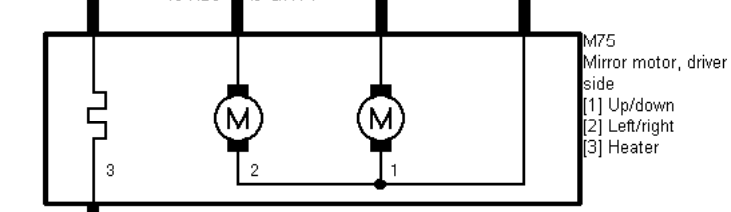

---

43-02-001 , Power Mirrors with Module , Without memory

---

Fuse Details

N193  
Power mirror adjust  
switch  
[0] Rest  
[1] Up  
[2] Down  
[3] Left  
[4] Right  
[5] Passenger side  
mirror  
[6] Driver side mir-  
ror

10-AJ86A .5 GY/RD 9-AJ85A .5 BN 8-AJ87 .5 WH/BK  
8-AJ86A .5 WH/RD 10-AJ87 .5 GT/BK

M75  
Mirror motor, driver  
side  
[1] Up/down  
[2] Left/right  
[3] Heater

Ground Distribution

Ground Distribution

Ground Distribution