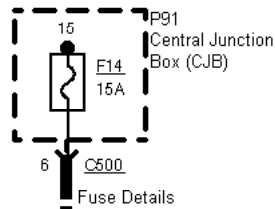

2,0 L 8V EFI
manual transmission
before 02/95, 2,0 L
16V EFI manual
transmission

2,0 L 8V EFI
manual transmission
from 02/95 to 03/96

2,0 L 8V EFI /
2,3 L DOHC manual
transmission
from 03/96 to 04/97