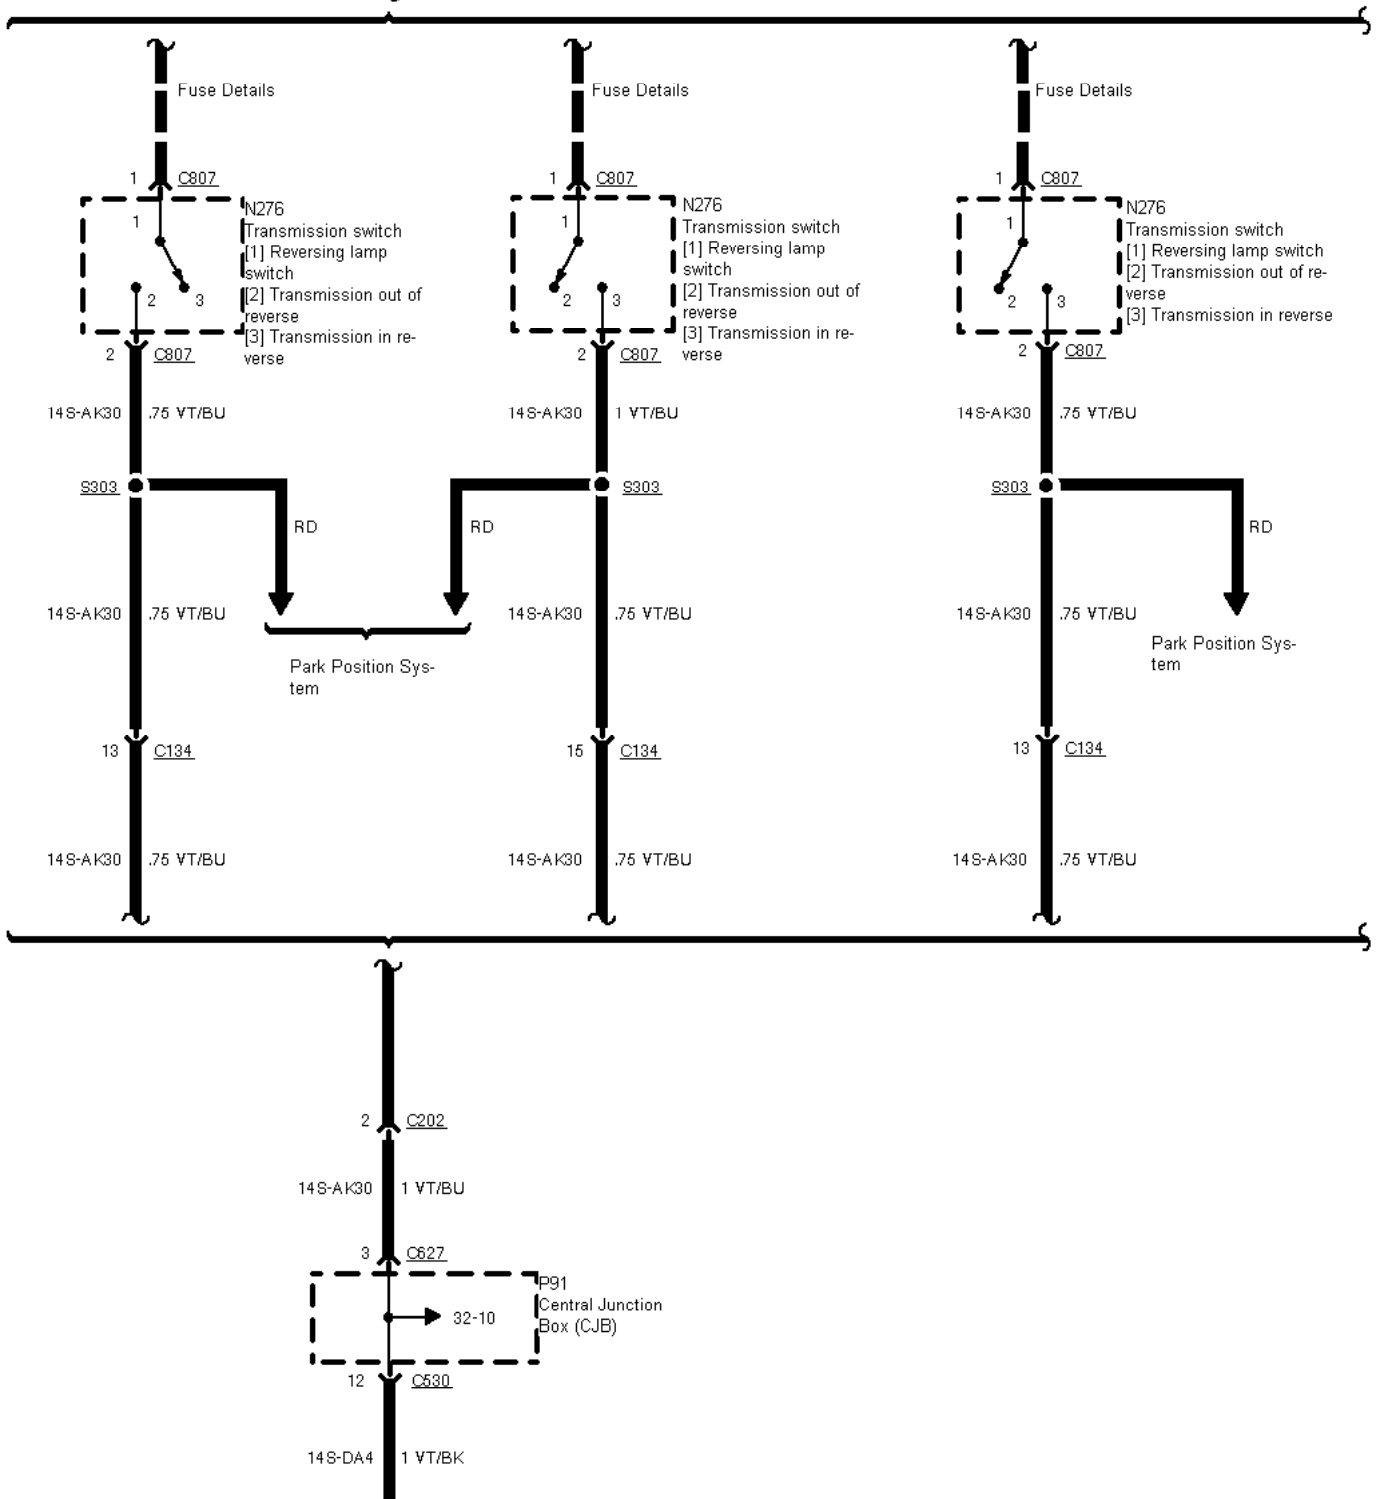

---

43-03-001 , Electro-Chromic Mirror

---

2,0 L 8V EFI  
manual transmission  
before 02/95, 2,0 L  
16V EFI manual  
transmission

2,0 L 8V EFI  
manual transmission  
from 02/95 to 03/96

2,0 L 8V EFI /  
2,3 L DOHC manual  
transmission  
from 03/96 to 04/97

43-03-3

---

**43-03-002 , Electro-Chromic Mirror**

---

2,0 L 8V EFI 2,  
3 L DOHC manual  
transmission as of  
04/97

TCI Diesel manual  
transmission

2,9 I V6 12V

2,3 L DOHC auto-  
matic transmission  
2,0 L 16V EFI au-  
tomatic transmis-  
sion, 2,9 L V6 24V

---

43-03-003 , Electro-Chromic Mirror

---

!

G1