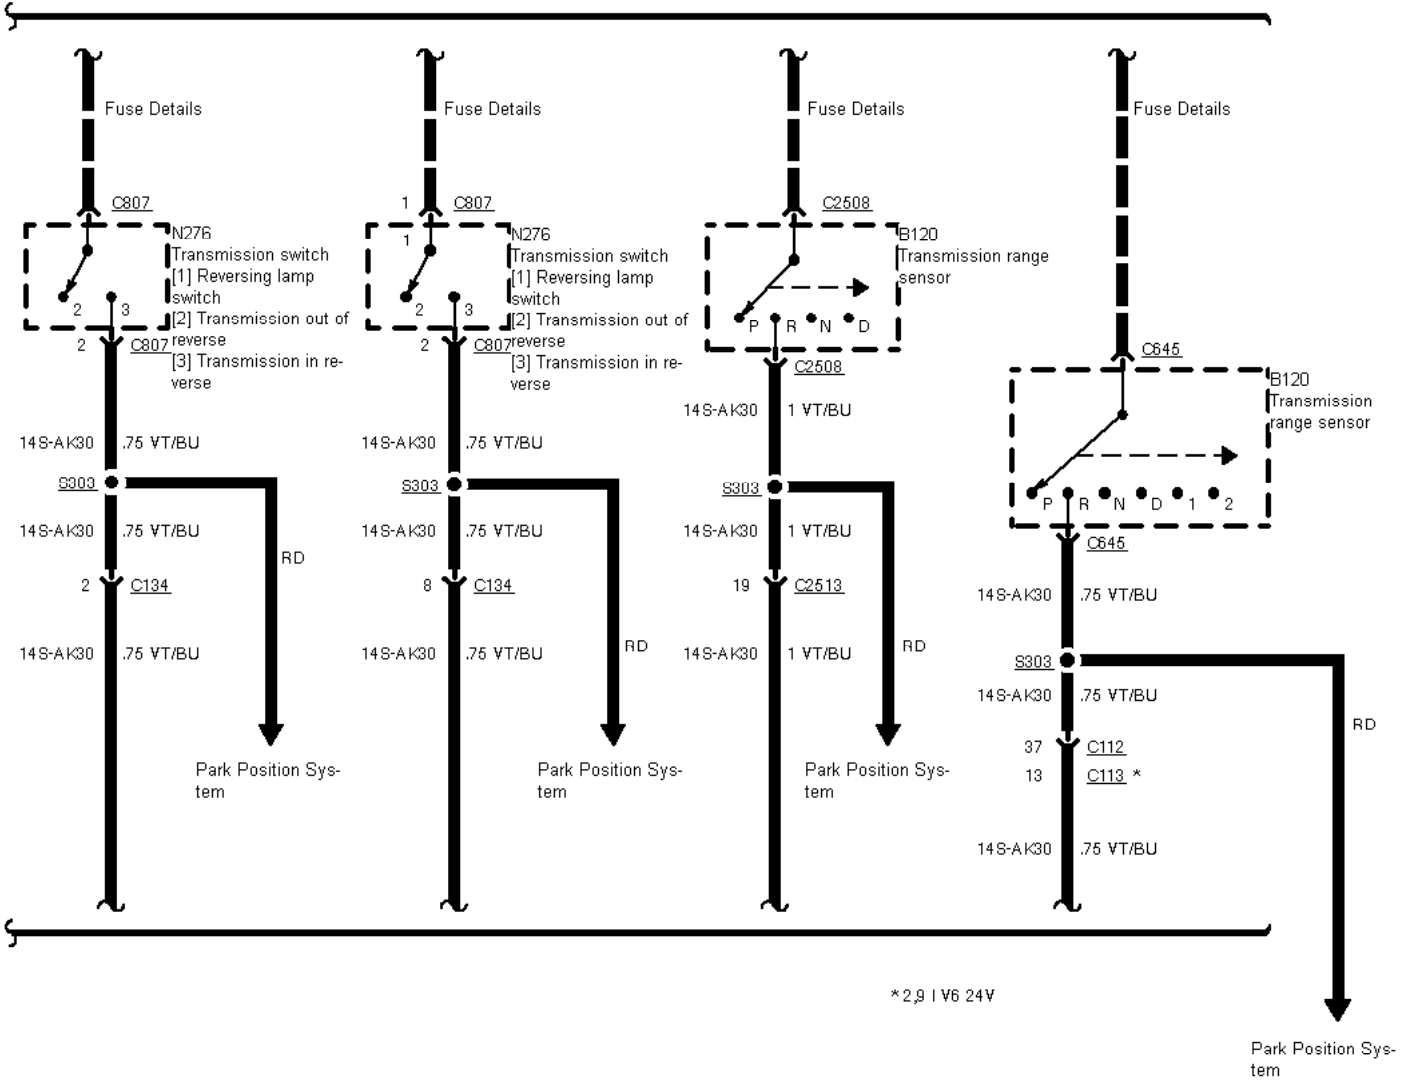

43-03-3

---

**43-03-002 , Electro-Chromic Mirror**

---

2,0 L 8V EFI 2,  
3 L DOHC manual  
transmission as of  
04/97

TCI Diesel manual  
transmission

2,9 I V6 12V

2,3 L DOHC auto-  
matic transmission  
2,0 L 16V EFI au-  
tomatic transmis-  
sion, 2,9 L V6 24V

---

43-03-003 , Electro-Chromic Mirror

---

!

G1