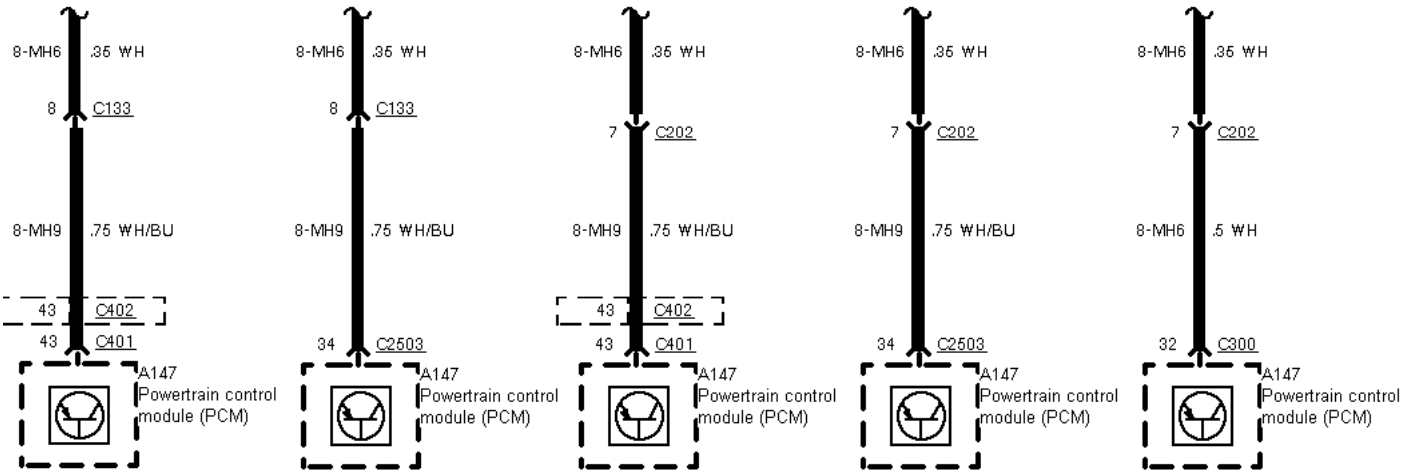

as of 09/96

33-04-003 , Instrument Cluster

33-04-004 , Instrument Cluster

33-04-005 , Instrument Cluster

33-04-006 , Instrument Cluster

Vehicle Speed Sensor

33-04-007 , Instrument Cluster

2,9 L V6 12V as of 03/96 2,9 L V6 24V as of 03/96 all others as of 03/96 2,9 L V6 12V before 03/96 2,9 L V6 24V before 03/96 all others before 03/96

33-04-008 , Instrument Cluster , Auxiliary warning Trip computer

before 03/96 2,9 L V6 12V before 03/96 as of 03/96 2,9 L V6 12V as of 03/96 TCI Diesel as of 09/96

automatic transmis-
sion

33-04-009 , Instrument Cluster , Auxiliary warning