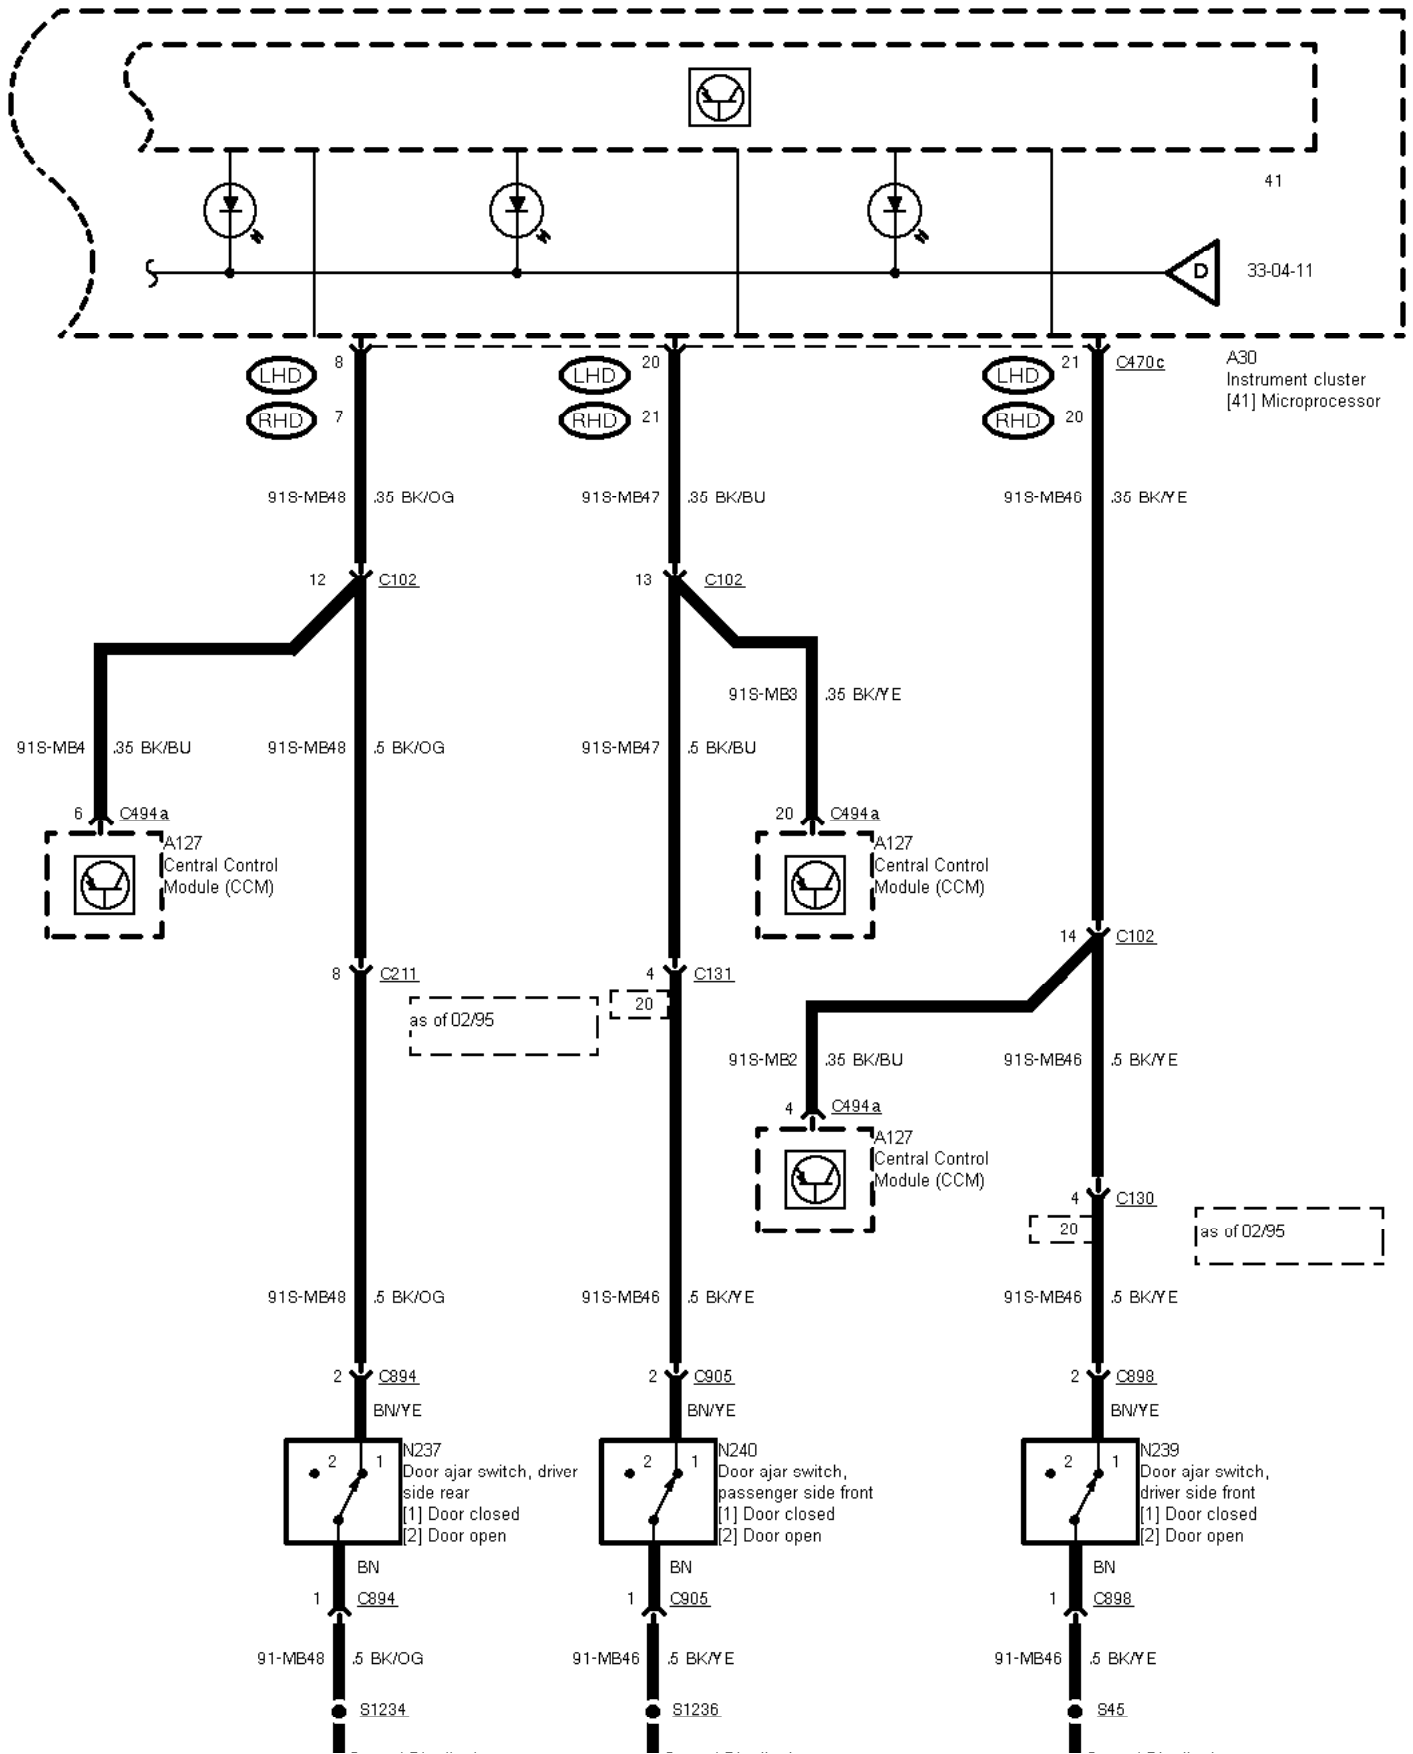

as of 09/96

33-04-003 , Instrument Cluster

33-04-004 , Instrument Cluster

33-04-005 , Instrument Cluster

33-04-006 , Instrument Cluster

Vehicle Speed Sensor

33-04-007 , Instrument Cluster

2,9 L V6 12V as of 03/96 2,9 L V6 24V as of 03/96 all others as of 03/96 2,9 L V6 12V before 03/96 2,9 L V6 24V before 03/96 all others before 03/96

33-04-008 , Instrument Cluster , Auxiliary warning Trip computer

before 03/96 2,9 L V6 12V before 03/96 as of 03/96 2,9 L V6 12V as of 03/96 TCI Diesel as of 09/96

automatic transmis-
sion

33-04-009 , Instrument Cluster , Auxiliary warning

33-04-010 , Instrument Cluster , Auxiliary warning

33-04-011 , Instrument Cluster , Auxiliary warning

33-04-012 , Instrument Cluster , Trip computer