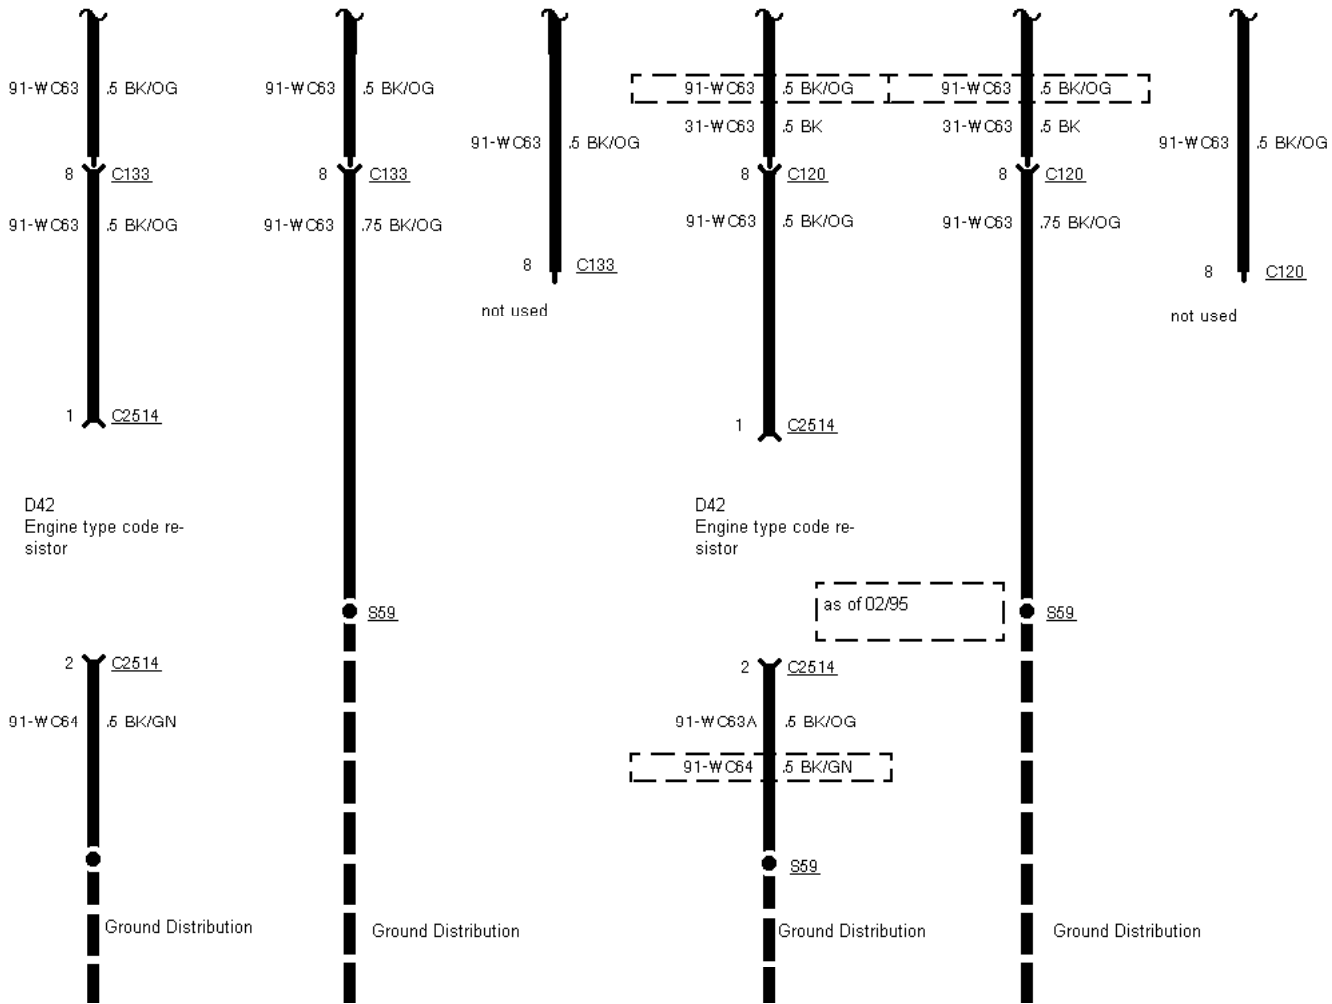

as of 09/96

33-04-003 , Instrument Cluster

33-04-004 , Instrument Cluster

33-04-005 , Instrument Cluster

33-04-006 , Instrument Cluster

Vehicle Speed Sensor

33-04-007 , Instrument Cluster

2,9 L V6 12V as of 03/96 2,9 L V6 24V as of 03/96 all others as of 03/96 2,9 L V6 12V before 03/96 2,9 L V6 24V before 03/96 all others before 03/96

33-04-008 , Instrument Cluster , Auxiliary warning Trip computer

before 03/96 2,9 L V6 12V before 03/96 as of 03/96 2,9 L V6 12V as of 03/96 TCI Diesel as of 09/96

automatic transmis-
sion

33-04-009 , Instrument Cluster , Auxiliary warning

33-04-010 , Instrument Cluster , Auxiliary warning

33-04-011 , Instrument Cluster , Auxiliary warning

33-04-012 , Instrument Cluster , Trip computer