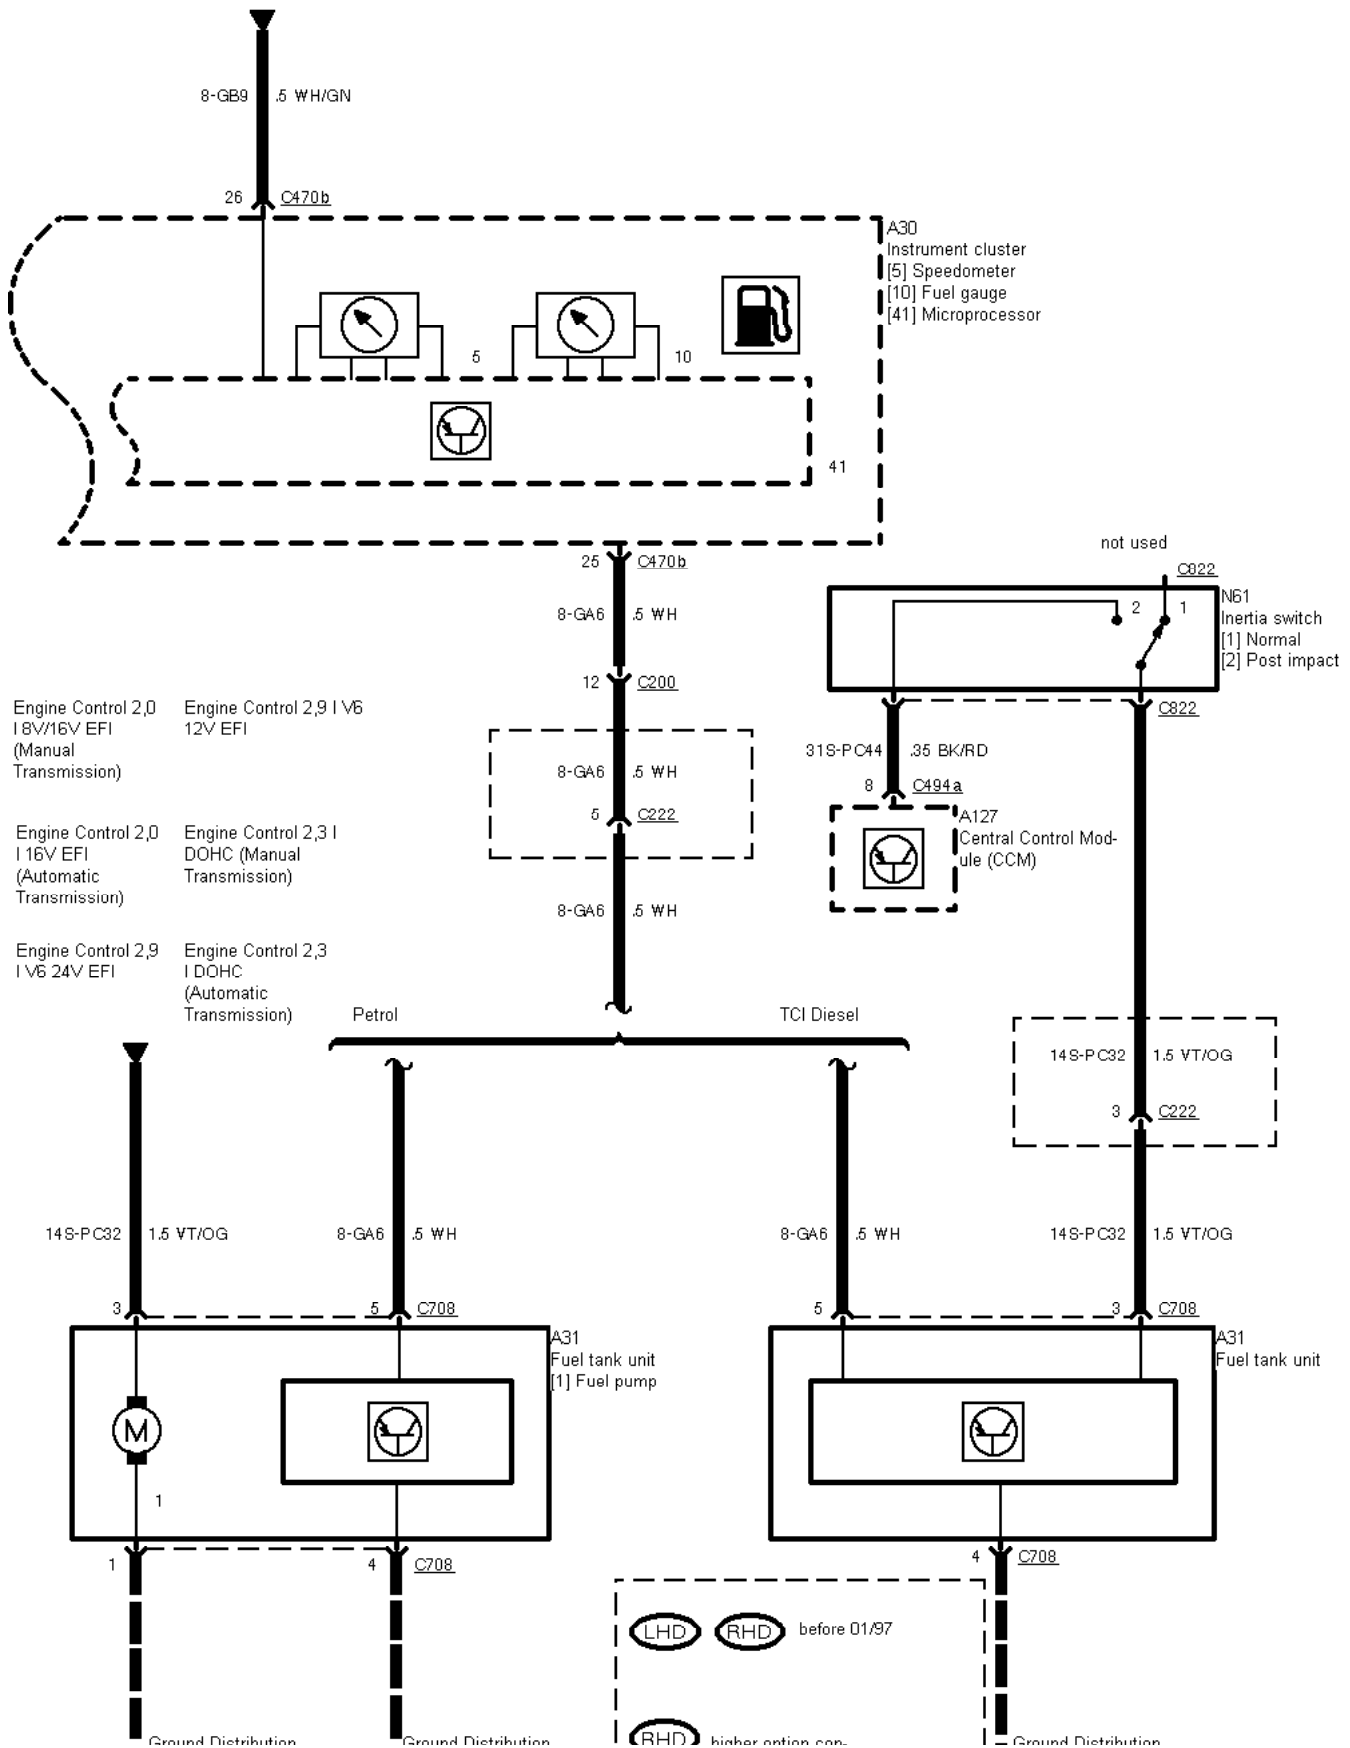

as of 09/96

33-04-003 , Instrument Cluster

33-04-004 , Instrument Cluster

33-04-005 , Instrument Cluster

33-04-006 , Instrument Cluster

Vehicle Speed Sensor

33-04-007 , Instrument Cluster

2,9 L V6 12V as of 03/96 2,9 L V6 24V as of 03/96 all others as of 03/96 2,9 L V6 12V before 03/96 2,9 L V6 24V before 03/96 all others before 03/96

33-04-008 , Instrument Cluster , Auxiliary warning Trip computer

before 03/96 2,9 L V6 12V before 03/96 as of 03/96 2,9 L V6 12V as of 03/96 TCI Diesel as of 09/96

automatic transmis-
sion

33-04-009 , Instrument Cluster , Auxiliary warning

33-04-010 , Instrument Cluster , Auxiliary warning

33-04-011 , Instrument Cluster , Auxiliary warning

33-04-012 , Instrument Cluster , Trip computer