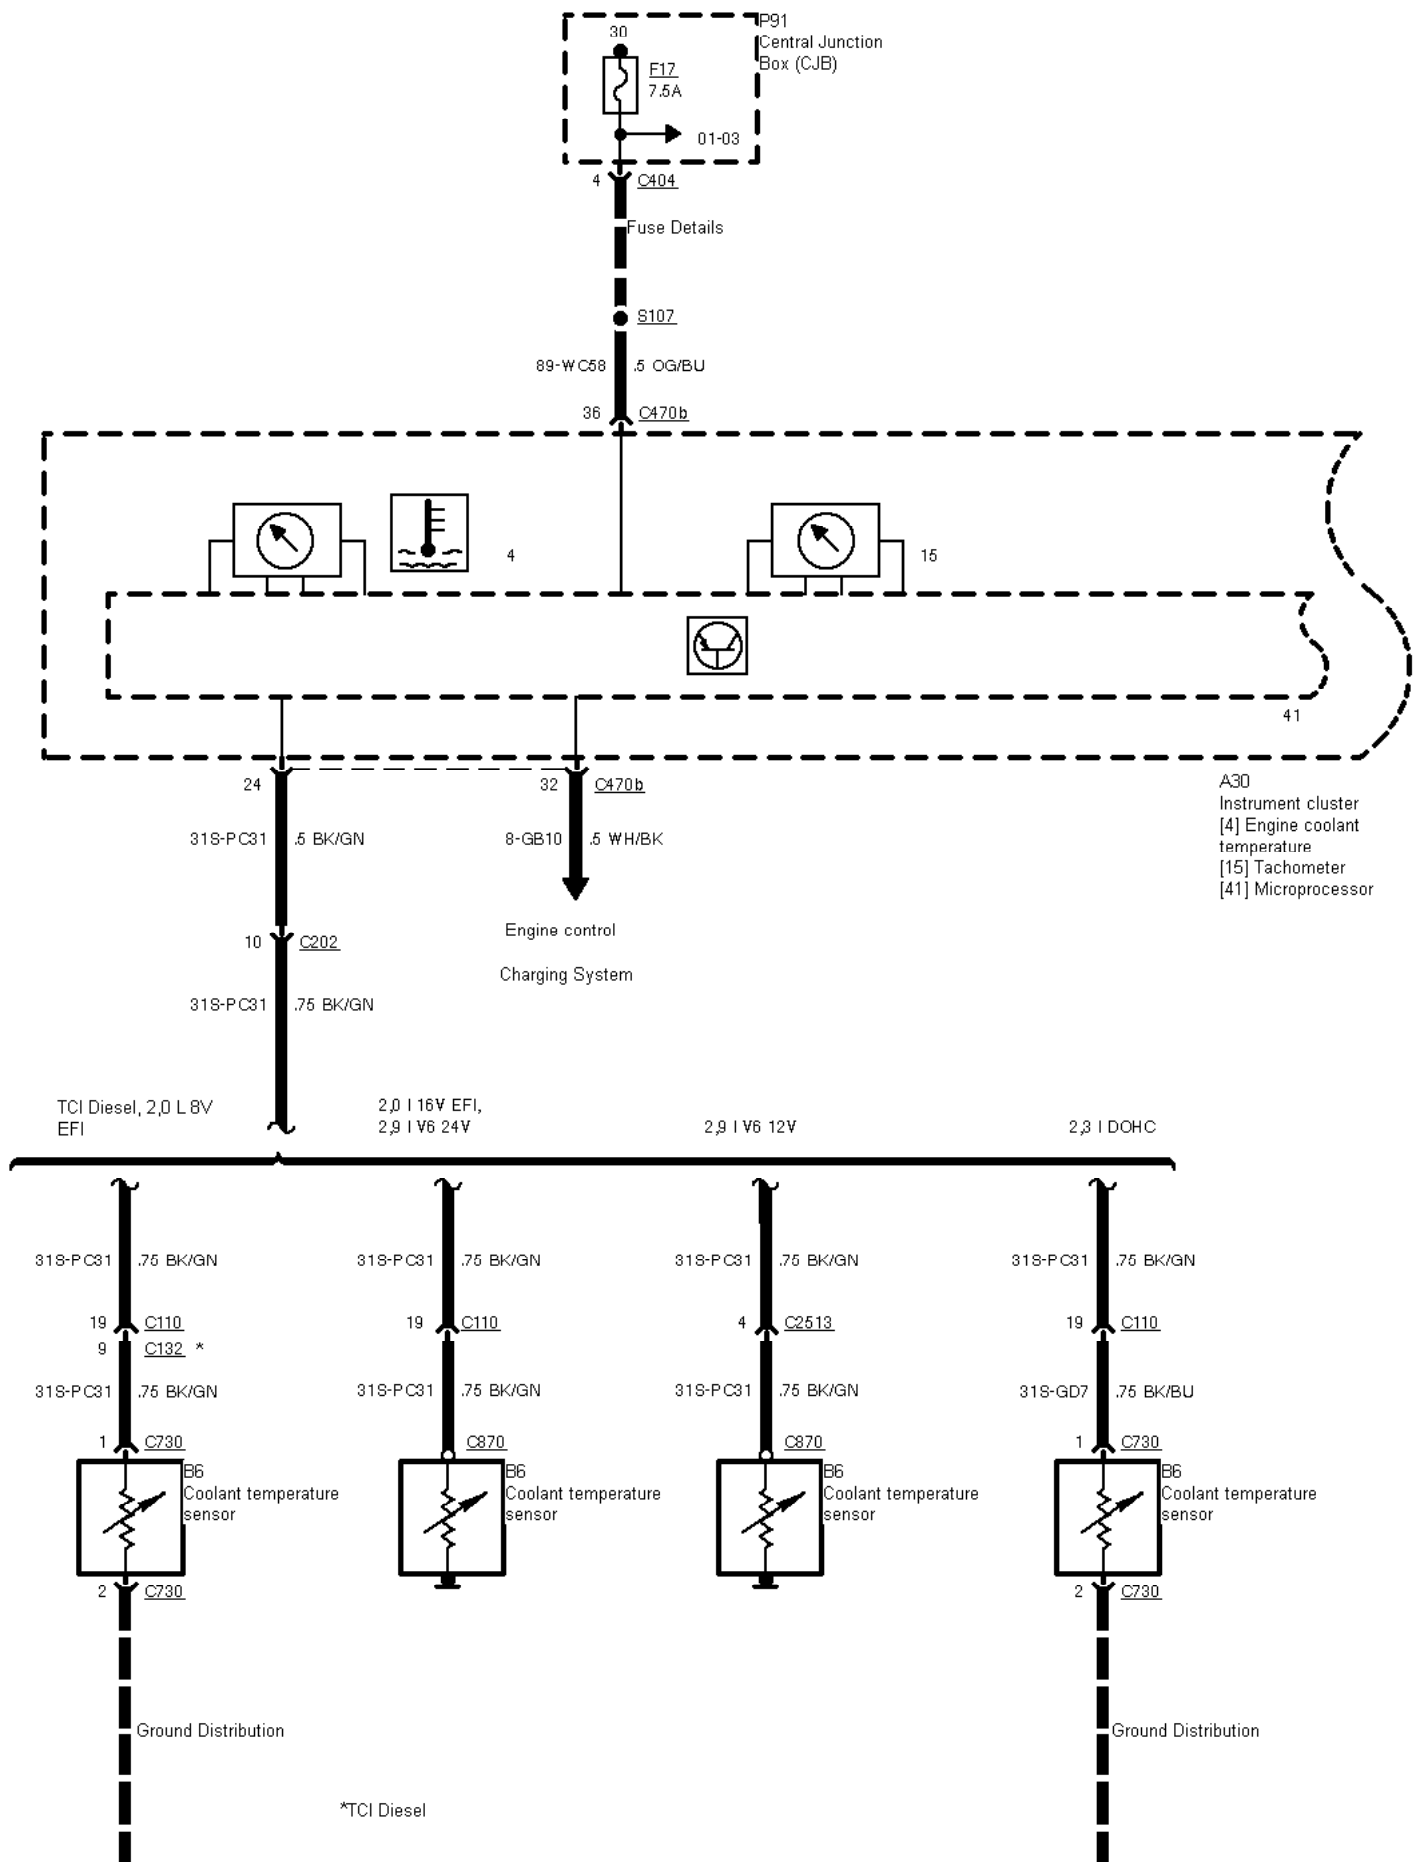

as of 09/96

33-04-003 , Instrument Cluster

33-04-004 , Instrument Cluster

33-04-005 , Instrument Cluster

33-04-006 , Instrument Cluster

Vehicle Speed Sensor

33-04-007 , Instrument Cluster

2,9 L V6 12V as of 03/96 2,9 L V6 24V as of 03/96 all others as of 03/96 2,9 L V6 12V before 03/96 2,9 L V6 24V before 03/96 all others before 03/96

33-04-008 , Instrument Cluster , Auxiliary warning Trip computer

before 03/96 2,9 L V6 12V before 03/96 as of 03/96 2,9 L V6 12V as of 03/96 TCI Diesel as of 09/96

automatic transmis-
sion

33-04-009 , Instrument Cluster , Auxiliary warning

33-04-010 , Instrument Cluster , Auxiliary warning

33-04-011 , Instrument Cluster , Auxiliary warning

33-04-012 , Instrument Cluster , Trip computer