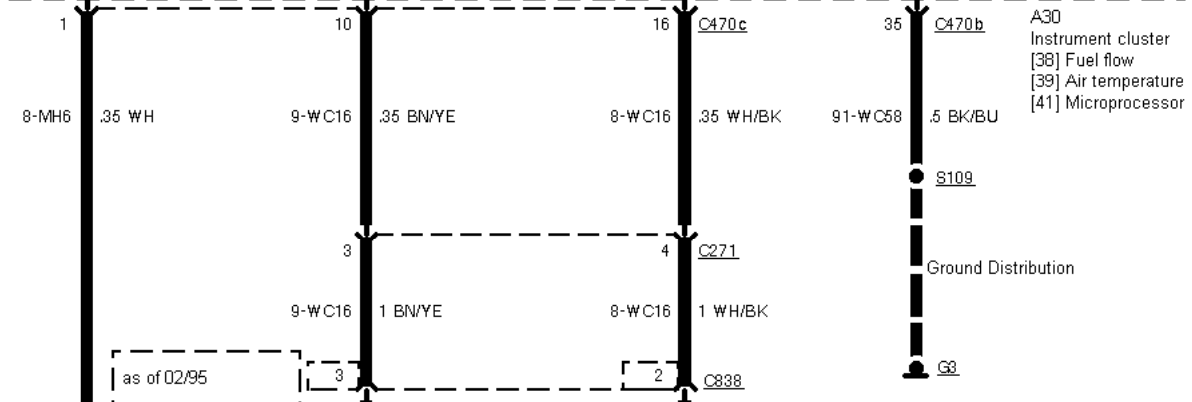

as of 09/96

33-04-003 , Instrument Cluster

33-04-004 , Instrument Cluster

33-04-005 , Instrument Cluster

33-04-006 , Instrument Cluster

Vehicle Speed Sensor

33-04-007 , Instrument Cluster

2,9 L V6 12V as of 03/96 2,9 L V6 24V as of 03/96 all others as of 03/96 2,9 L V6 12V before 03/96 2,9 L V6 24V before 03/96 all others before 03/96

33-04-008 , Instrument Cluster , Auxiliary warning Trip computer

before 03/96 2,9 L V6 12V before 03/96 as of 03/96 2,9 L V6 12V as of 03/96 TCI Diesel as of 09/96

automatic transmis-
sion

33-04-009 , Instrument Cluster , Auxiliary warning