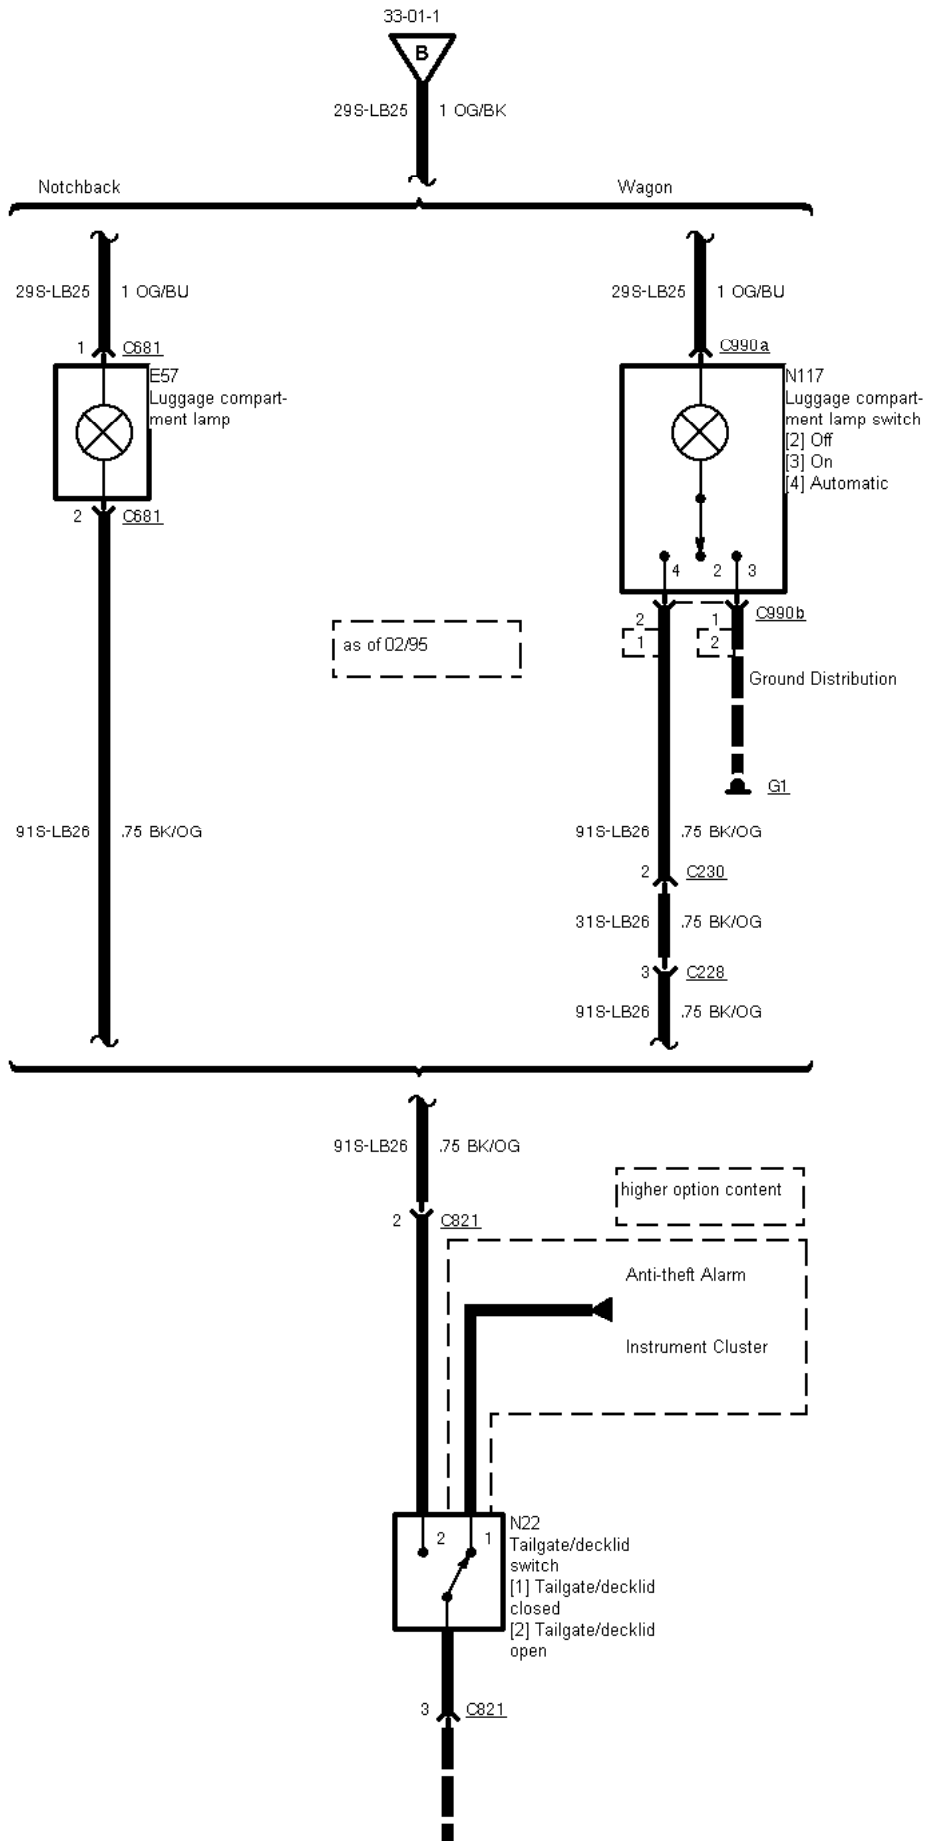

33-01-001 , Entry Illumination

33-01-10

295-LB6 T UG

Courtesy Lamps

295-DA7 T UG/TE

33-01-5
33-01-7

33-01-2

33-01-002 , Entry Illumination

Lower option content

Higher option content

318-LC7 .75 BK/BU

33-01-4

33-01-003 , Entry Illumination , Lower option content before 01/97, all vehicles as of 01/97

33-01-004 , Entry Illumination , Higher option content before 01/97

33-01-005 , Entry Illumination , Higher option content before 10/96

33-01-4

33-01-006 , Entry Illumination , Higher option content before 10/96

33-01-007 , Entry Illumination , Higher option content as of 10/96

33-01-4

33-01-008 , Entry Illumination , Higher option content from 10/96 to 01/97

33-01-009 , Entry Illumination , Higher option content

33-01-010 , Entry Illumination

Ground Distribution
G3