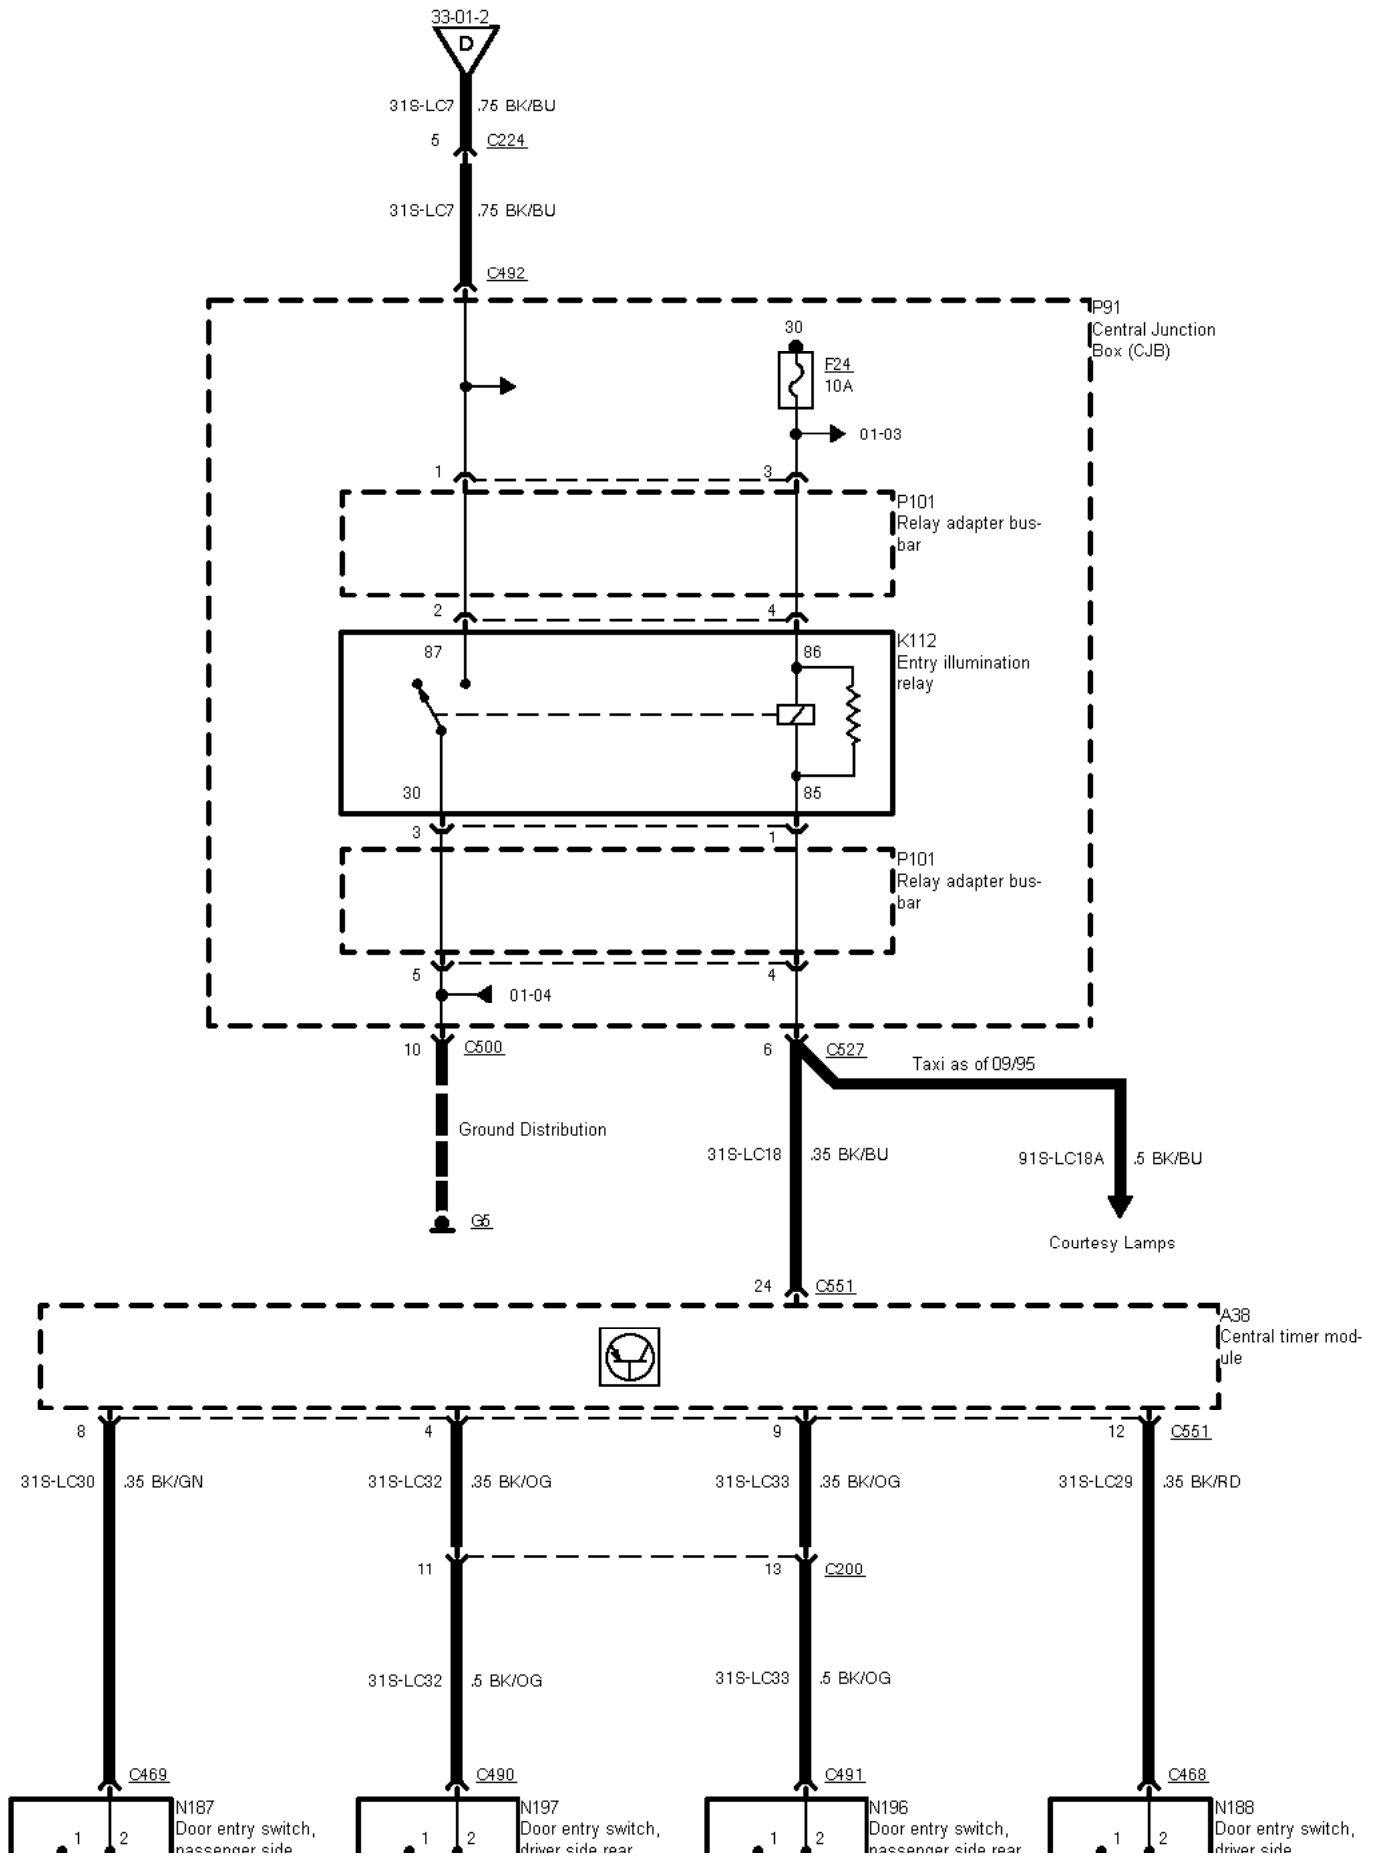

33-01-001 , Entry Illumination

33-01-10

295-LB6 T UG

Courtesy Lamps

295-DA7 T UG/TE

33-01-5
33-01-7

33-01-2

33-01-002 , Entry Illumination

Lower option content

Higher option content

318-LC7 .75 BK/BU

33-01-4

33-01-003 , Entry Illumination , Lower option content before 01/97, all vehicles as of 01/97

33-01-004 , Entry Illumination , Higher option content before 01/97

33-01-005 , Entry Illumination , Higher option content before 10/96

33-01-4

33-01-006 , Entry Illumination , Higher option content before 10/96

33-01-007 , Entry Illumination , Higher option content as of 10/96

33-01-4

33-01-008 , Entry Illumination , Higher option content from 10/96 to 01/97

33-01-009 , Entry Illumination , Higher option content

33-01-010 , Entry Illumination

Ground Distribution
G3