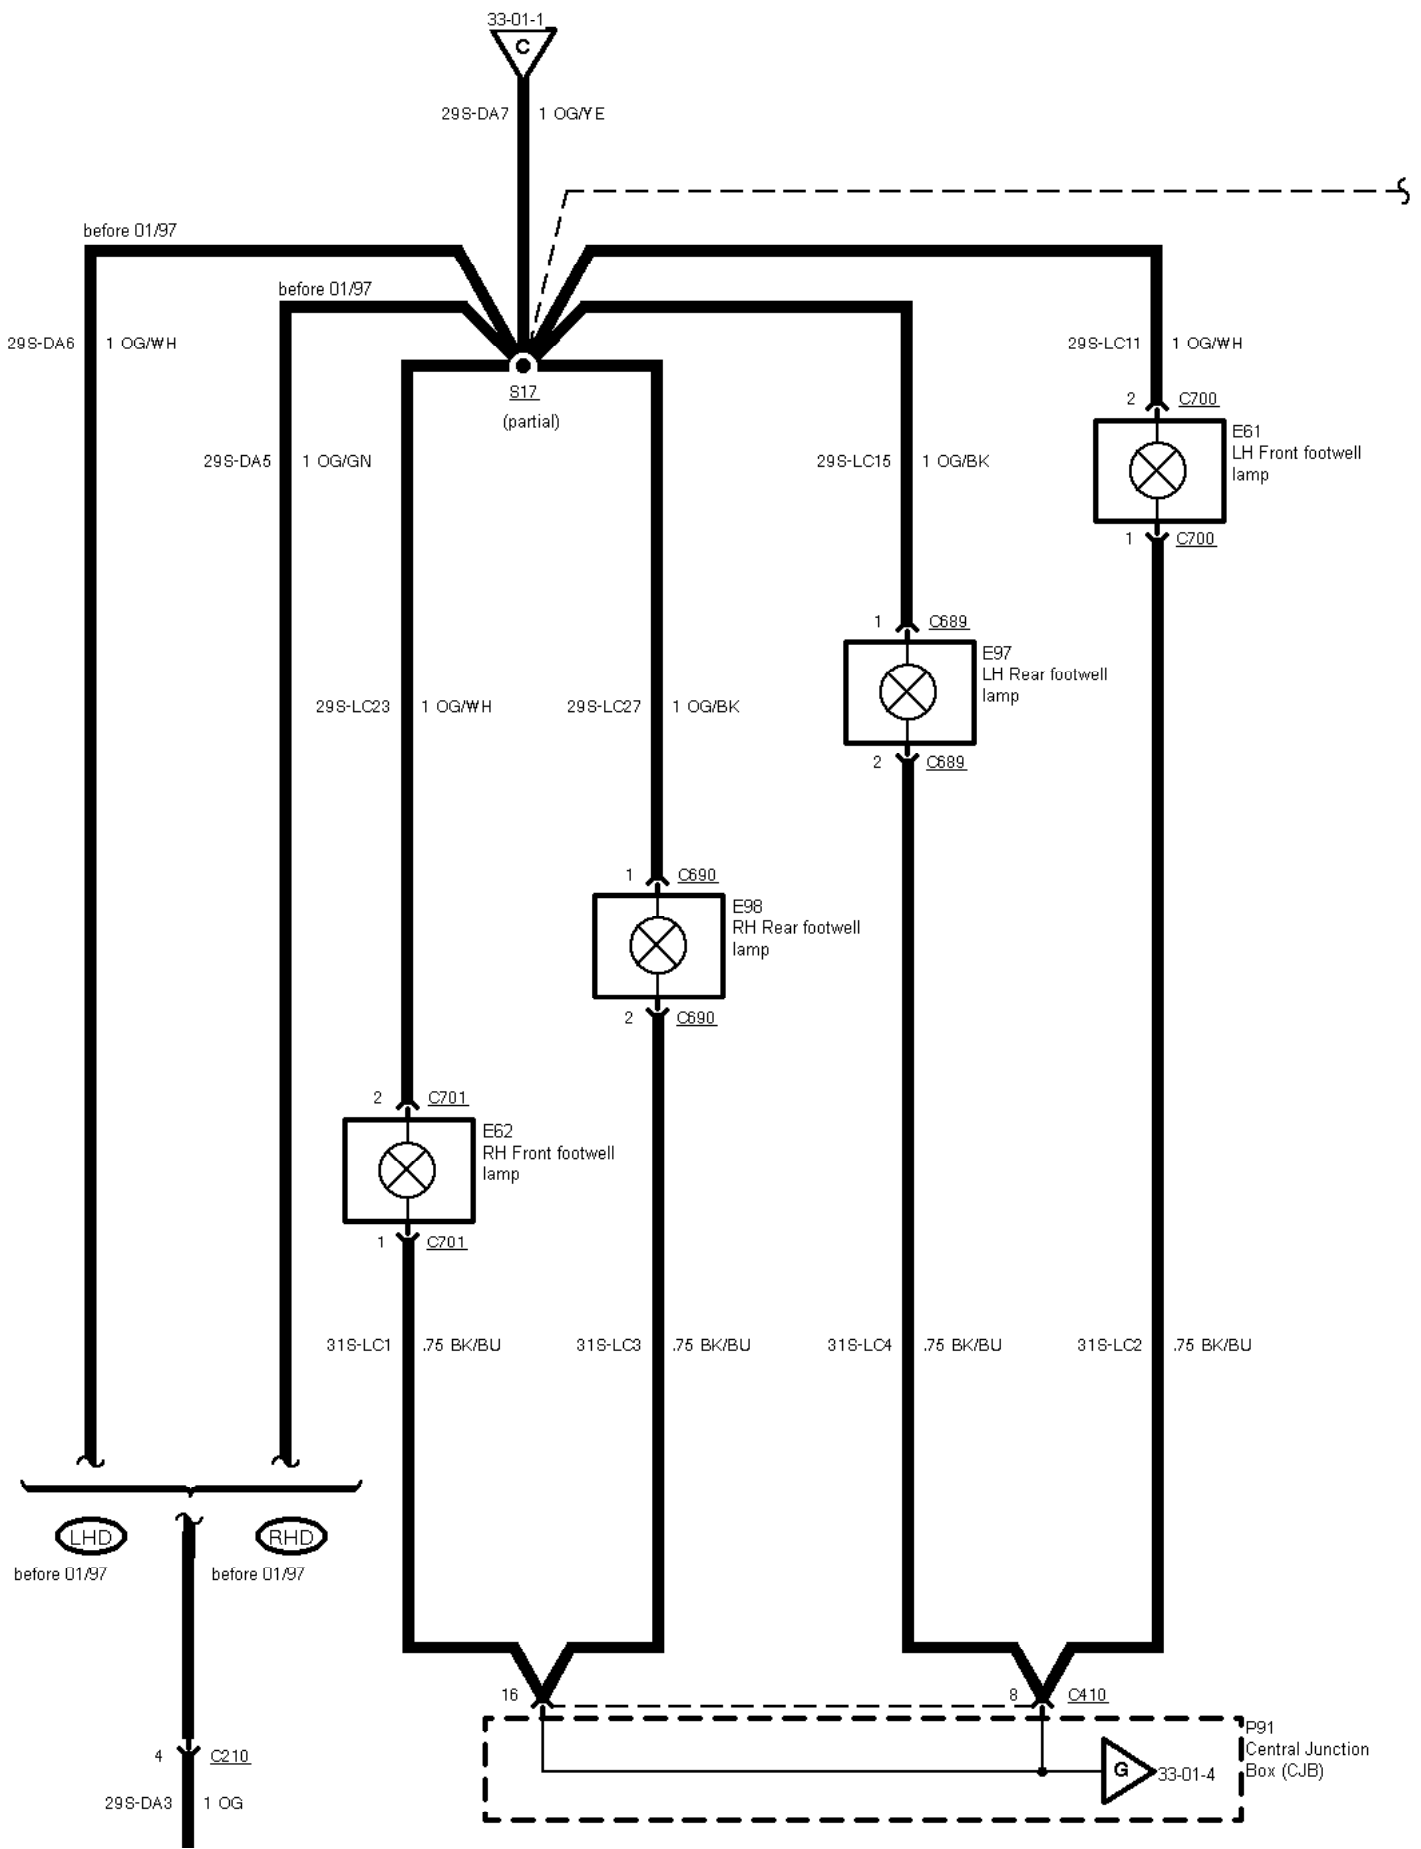

33-01-001 , Entry Illumination

33-01-10

295-LB6 T UG

Courtesy Lamps

295-DA7 T UG/TE

33-01-5
33-01-7

33-01-2

33-01-002 , Entry Illumination

Lower option content

Higher option content

318-LC7 .75 BK/BU

33-01-4

33-01-003 , Entry Illumination , Lower option content before 01/97, all vehicles as of 01/97

33-01-004 , Entry Illumination , Higher option content before 01/97

33-01-005 , Entry Illumination , Higher option content before 10/96

33-01-4

33-01-006 , Entry Illumination , Higher option content before 10/96

33-01-007 , Entry Illumination , Higher option content as of 10/96

33-01-4

33-01-008 , Entry Illumination , Higher option content from 10/96 to 01/97

33-01-009 , Entry Illumination , Higher option content

33-01-010 , Entry Illumination

Ground Distribution
G3