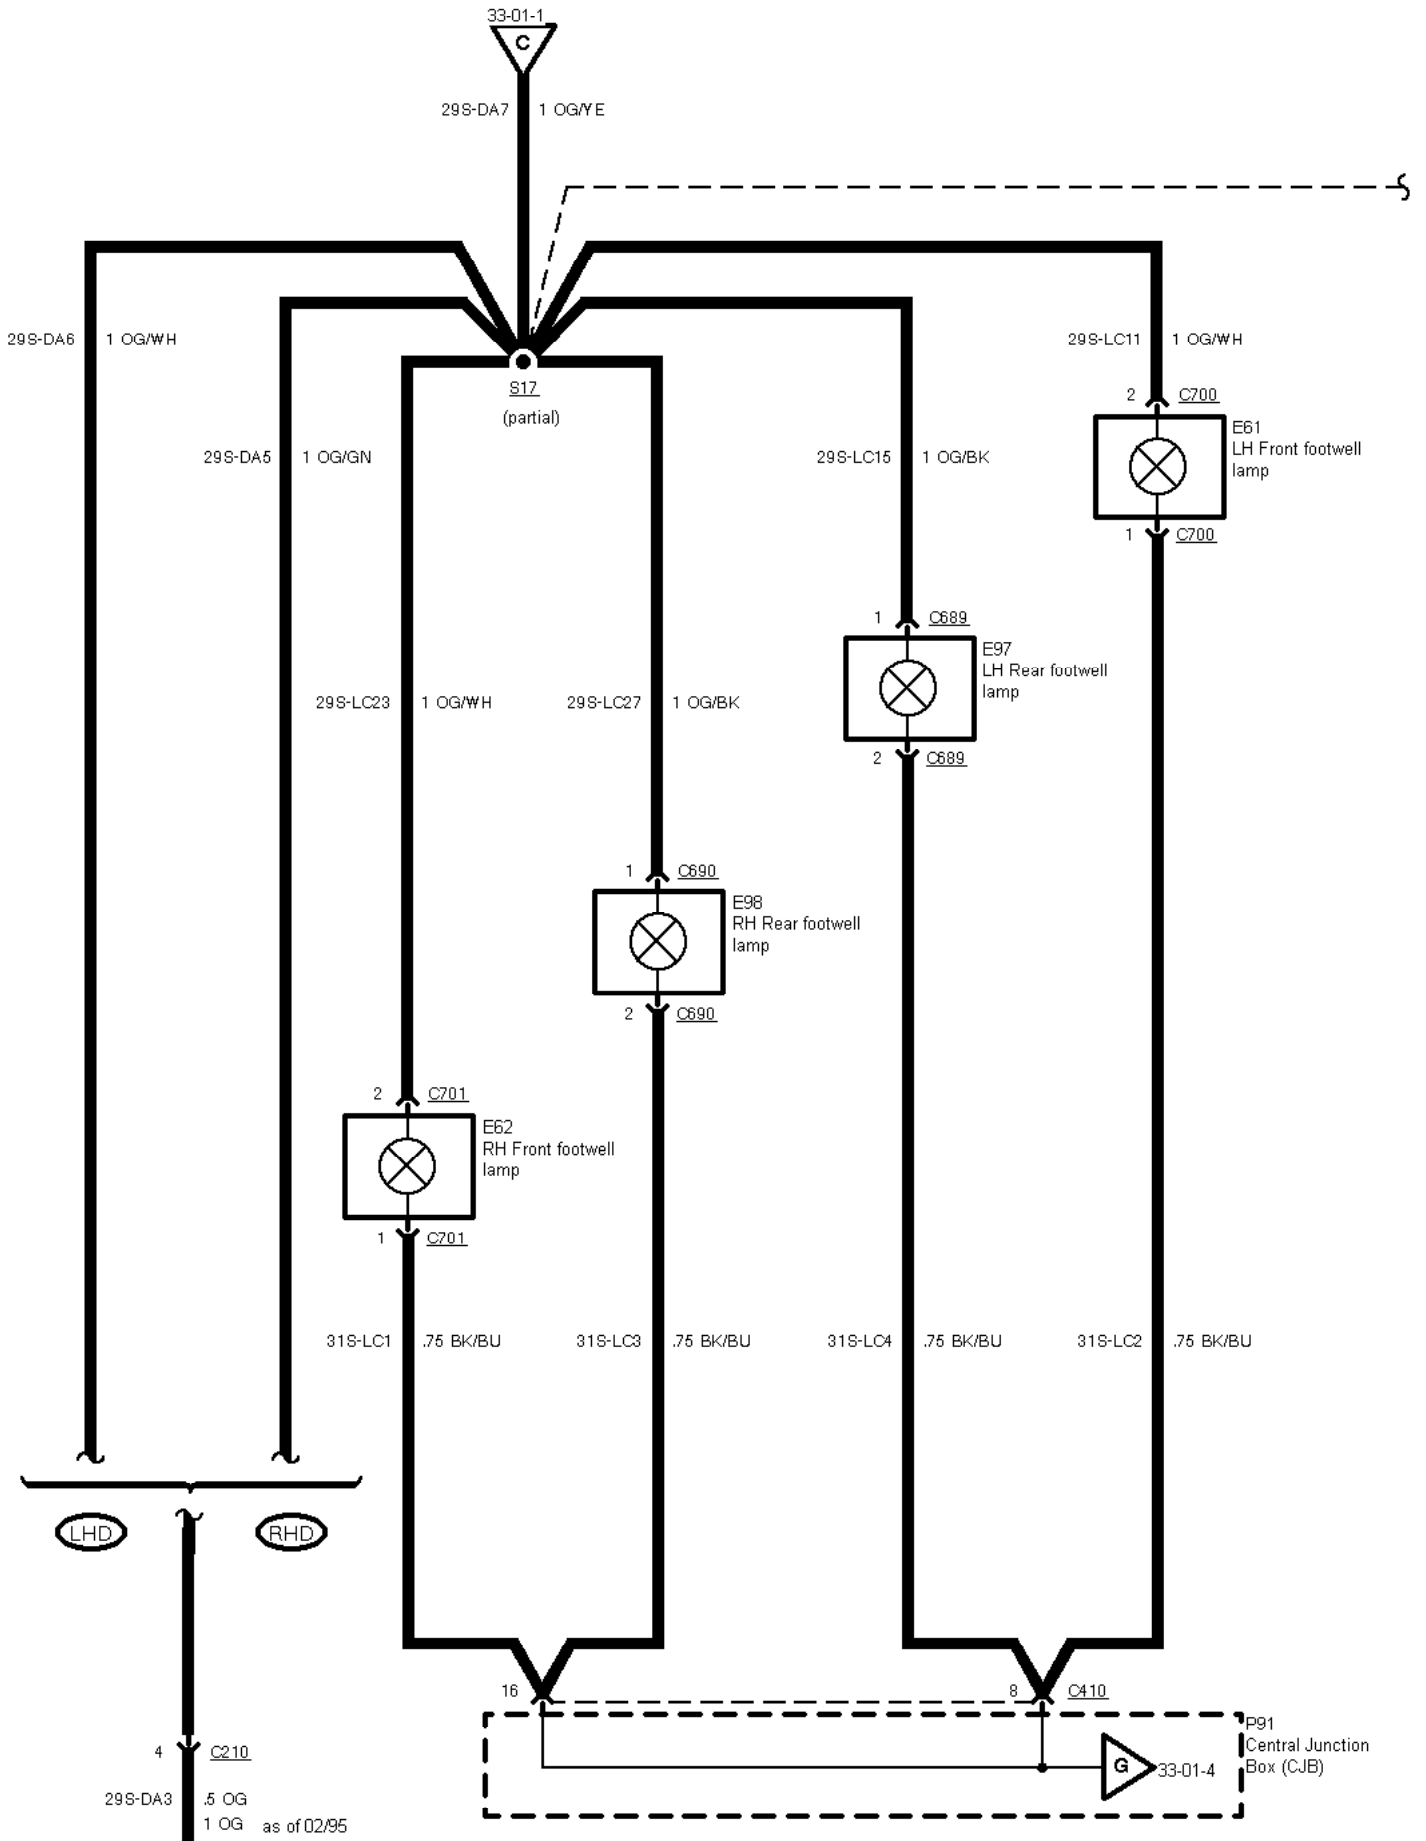

33-01-001 , Entry Illumination

33-01-10

295-LB6 T UG

Courtesy Lamps

295-DA7 T UG/TE

33-01-5
33-01-7

33-01-2

33-01-002 , Entry Illumination

Lower option content

Higher option content

318-LC7 .75 BK/BU

33-01-4

33-01-003 , Entry Illumination , Lower option content before 01/97, all vehicles as of 01/97

33-01-004 , Entry Illumination , Higher option content before 01/97

33-01-005 , Entry Illumination , Higher option content before 10/96

33-01-4

33-01-006 , Entry Illumination , Higher option content before 10/96

33-01-007 , Entry Illumination , Higher option content as of 10/96

33-01-4

33-01-008 , Entry Illumination , Higher option content from 10/96 to 01/97

33-01-009 , Entry Illumination , Higher option content

33-01-010 , Entry Illumination

Ground Distribution
G3