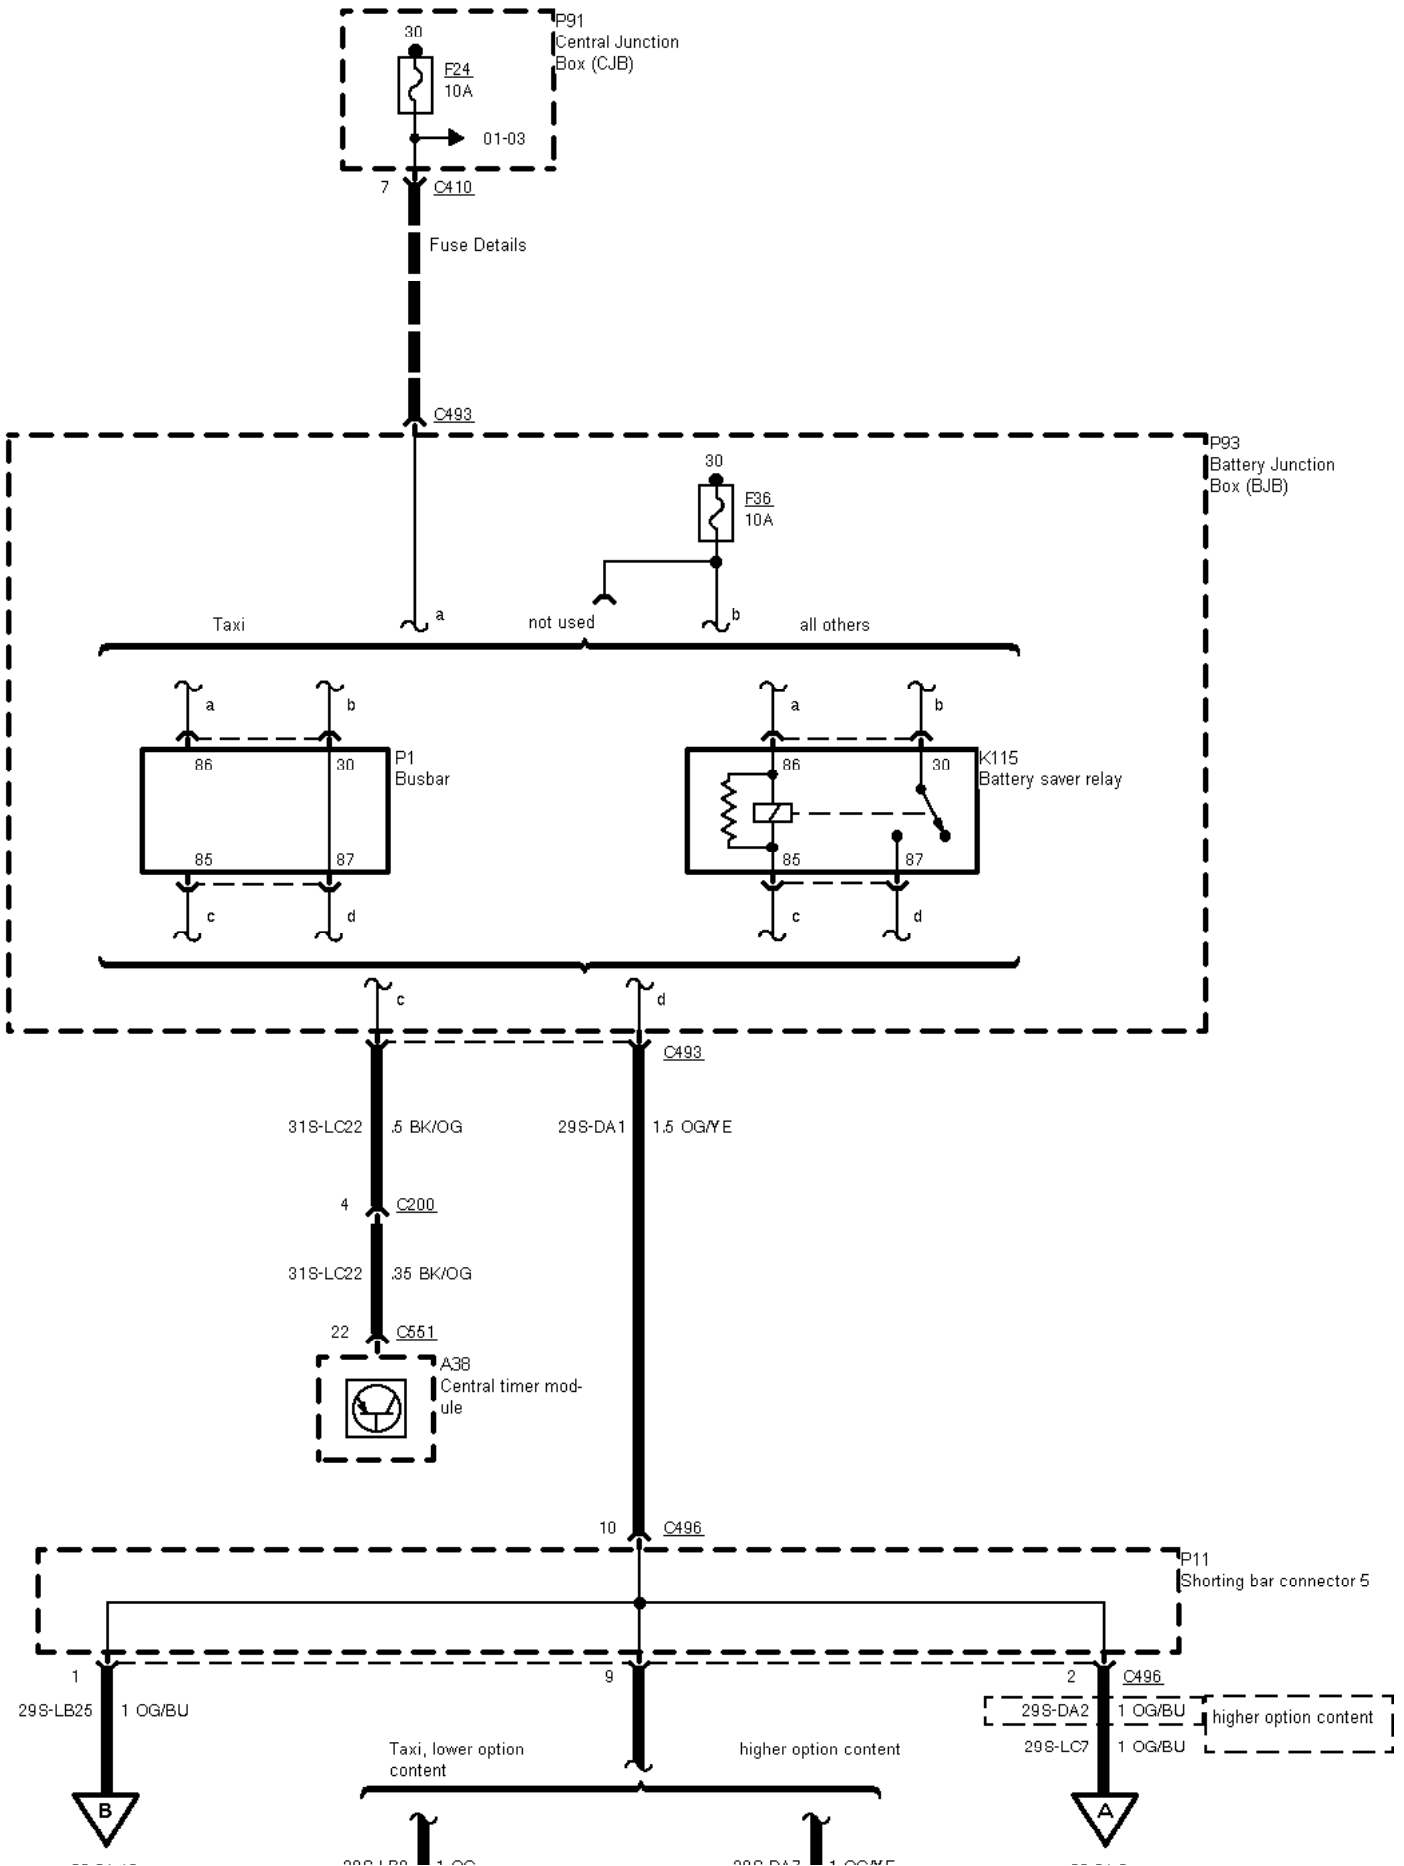

33-01-001 , Entry Illumination

33-01-10

295-LB6 T UG

Courtesy Lamps

295-DA7 T UG/TE

33-01-5
33-01-7

33-01-2

33-01-002 , Entry Illumination

Lower option content

Higher option content

318-LC7 .75 BK/BU

33-01-4

33-01-003 , Entry Illumination , Lower option content before 01/97, all vehicles as of 01/97

33-01-004 , Entry Illumination , Higher option content before 01/97

33-01-005 , Entry Illumination , Higher option content before 10/96

33-01-4

33-01-006 , Entry Illumination , Higher option content before 10/96

33-01-007 , Entry Illumination , Higher option content as of 10/96