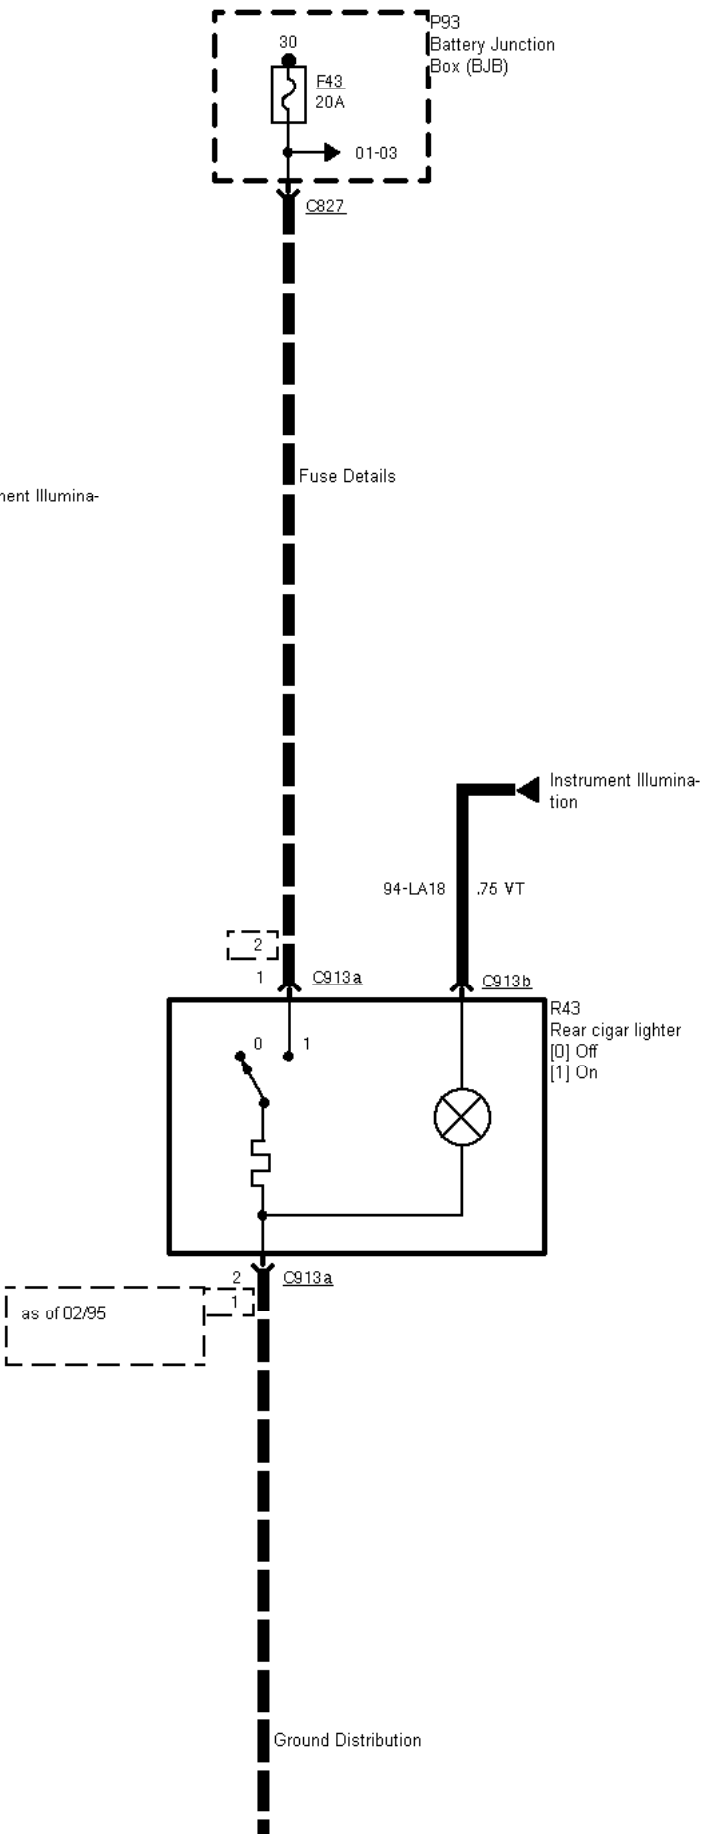

---

33-10-001 , Cigar Lighter/Clock

---

---

33-10-002 , Cigar Lighter/Clock

---