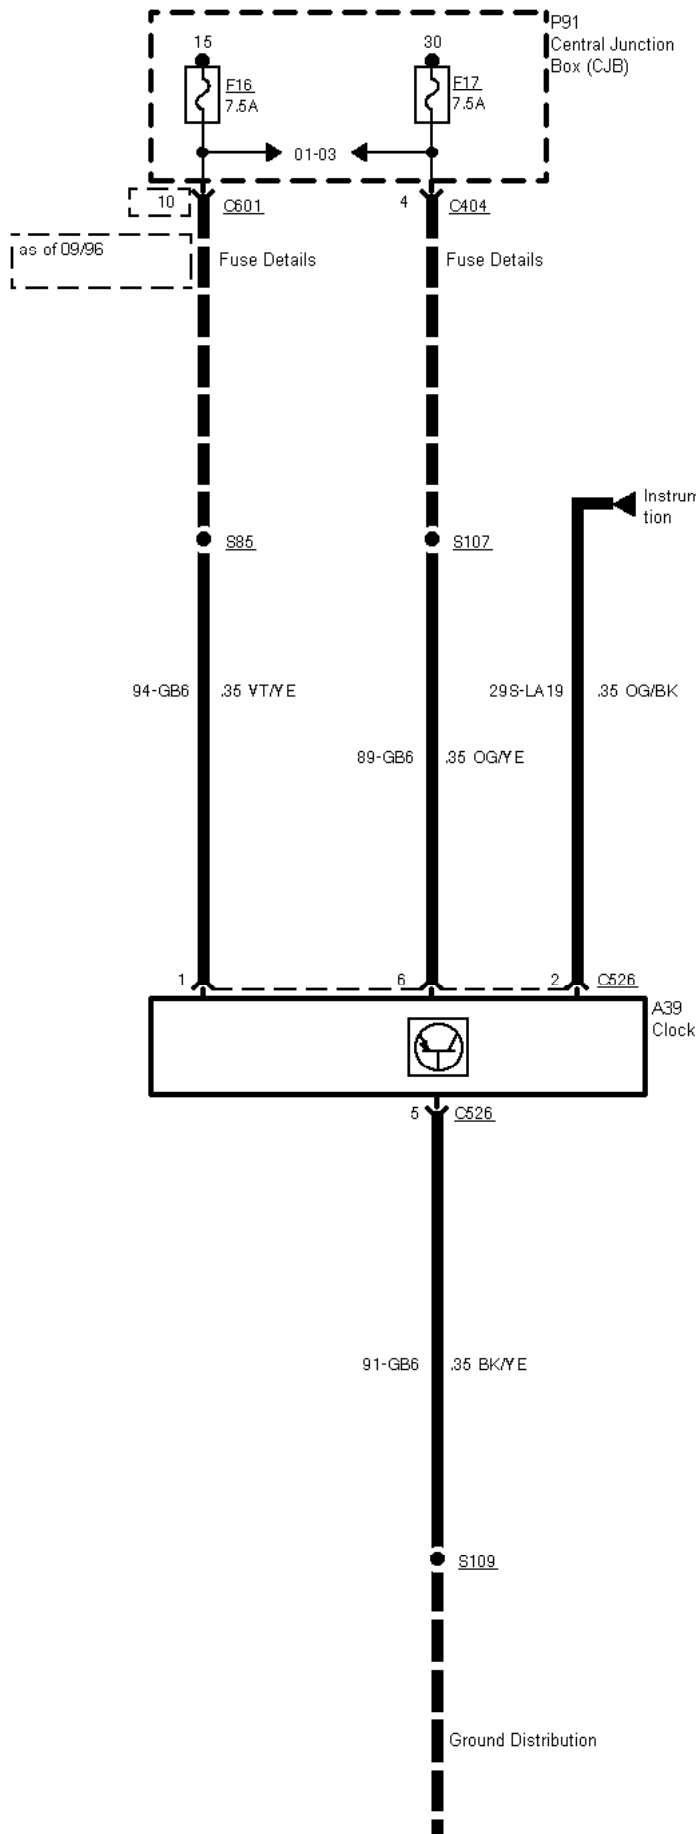

---

33-10-001 , Cigar Lighter/Clock

---

---

33-10-002 , Cigar Lighter/Clock

---