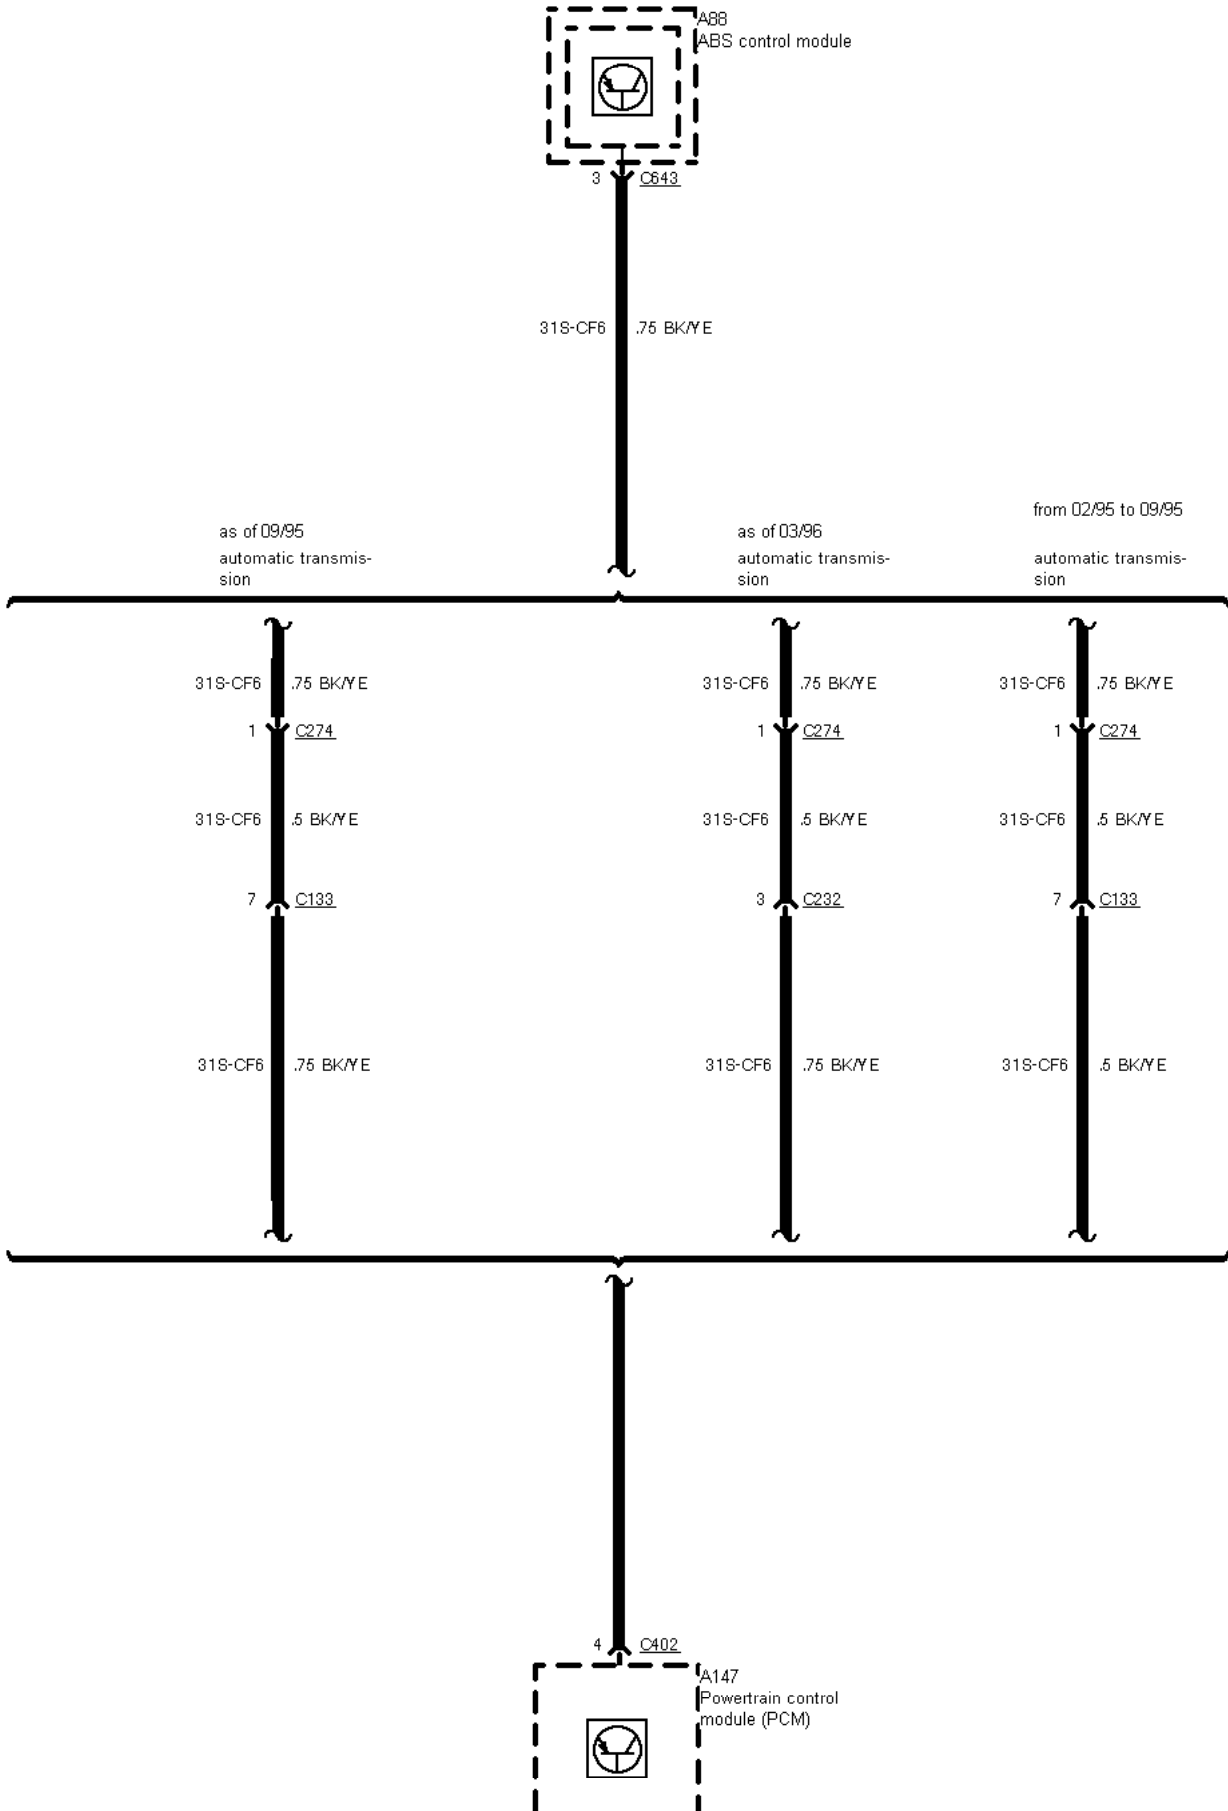

12-02-001 , ABS with Traction Control System (TCS)

12-02-002 , ABS with Traction Control System (TCS)

wheel speed sensor,
LH side rear

wheel speed sensor,
RH side front

12-02-003 , ABS with Traction Control System (TCS) , before 03/96

12-02-004 , ABS with Traction Control System (TCS) , as of 03/96

12-02-005 , ABS with Traction Control System (TCS)

A88
ABS control module

12-02-006 , ABS with Traction Control System (TCS)

12-02-007 , ABS with Traction Control System (TCS) , Except 2,9 I V6 12V

12-02-008 , ABS with Traction Control System (TCS) , Except 2,9 I V6 12V

-----!

12-02-009 , ABS with Traction Control System (TCS) , Diagnostic connectors before 03/96

LHD

12-02-010 , ABS with Traction Control System (TCS) , Diagnostic connectors as of 03/96

LHD

G10

12-02-011 , ABS with Traction Control System (TCS) , Diagnostic connectors

RHD

2 Circuit Description
