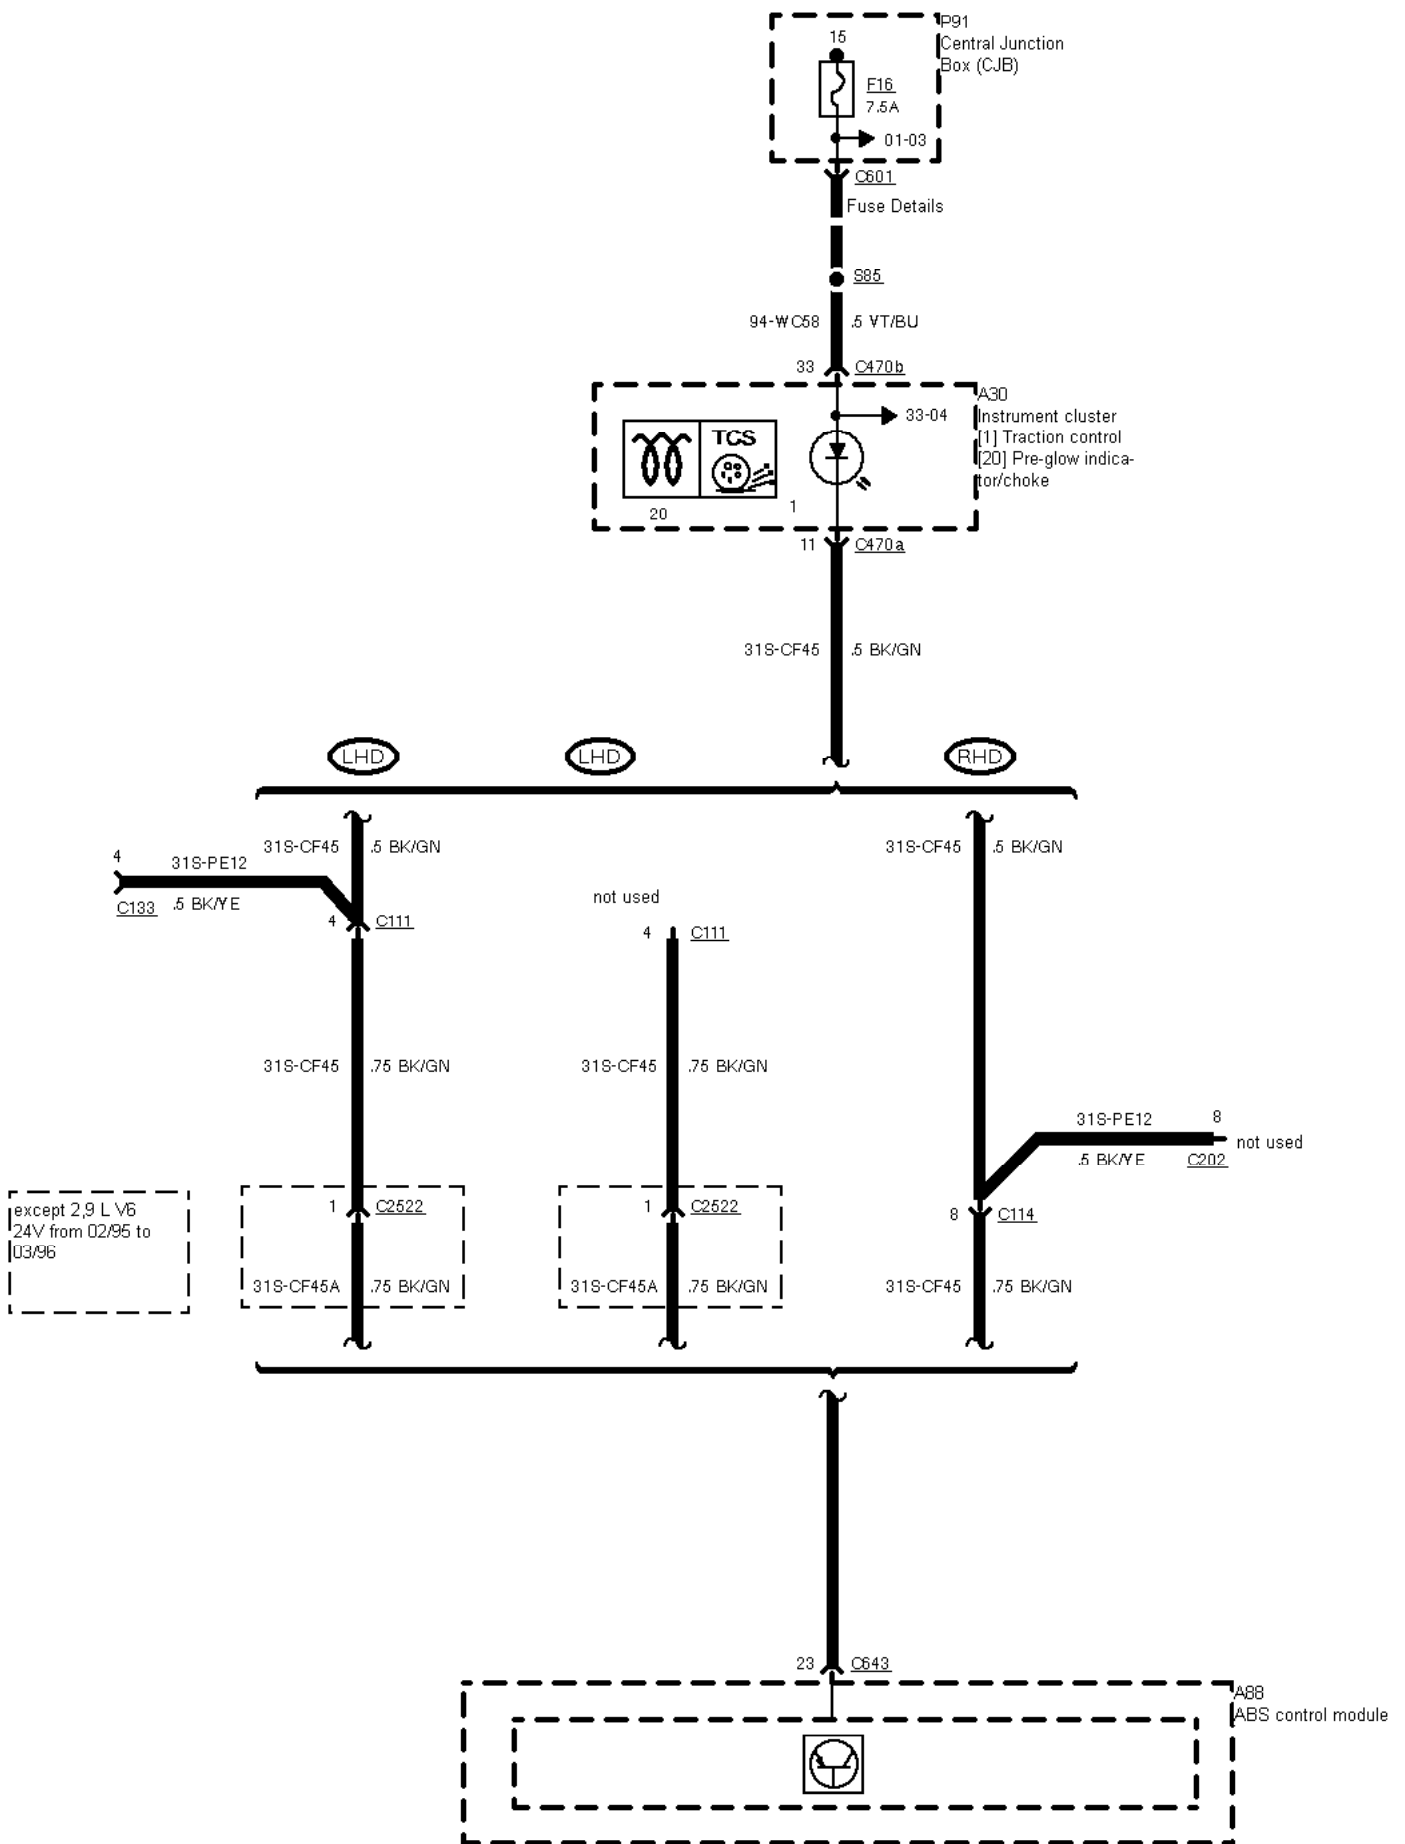

12-02-001 , ABS with Traction Control System (TCS)

12-02-002 , ABS with Traction Control System (TCS)

wheel speed sensor,
LH side rear

wheel speed sensor,
RH side front

12-02-003 , ABS with Traction Control System (TCS) , before 03/96

12-02-004 , ABS with Traction Control System (TCS) , as of 03/96

12-02-005 , ABS with Traction Control System (TCS)

A88
ABS control module

12-02-006 , ABS with Traction Control System (TCS)

12-02-007 , ABS with Traction Control System (TCS) , Except 2,9 I V6 12V

12-02-008 , ABS with Traction Control System (TCS) , Except 2,9 I V6 12V

-----!

12-02-009 , ABS with Traction Control System (TCS) , Diagnostic connectors before 03/96

LHD

12-02-010 , ABS with Traction Control System (TCS) , Diagnostic connectors as of 03/96

LHD

G10

12-02-011 , ABS with Traction Control System (TCS) , Diagnostic connectors

RHD

2 Circuit Description
