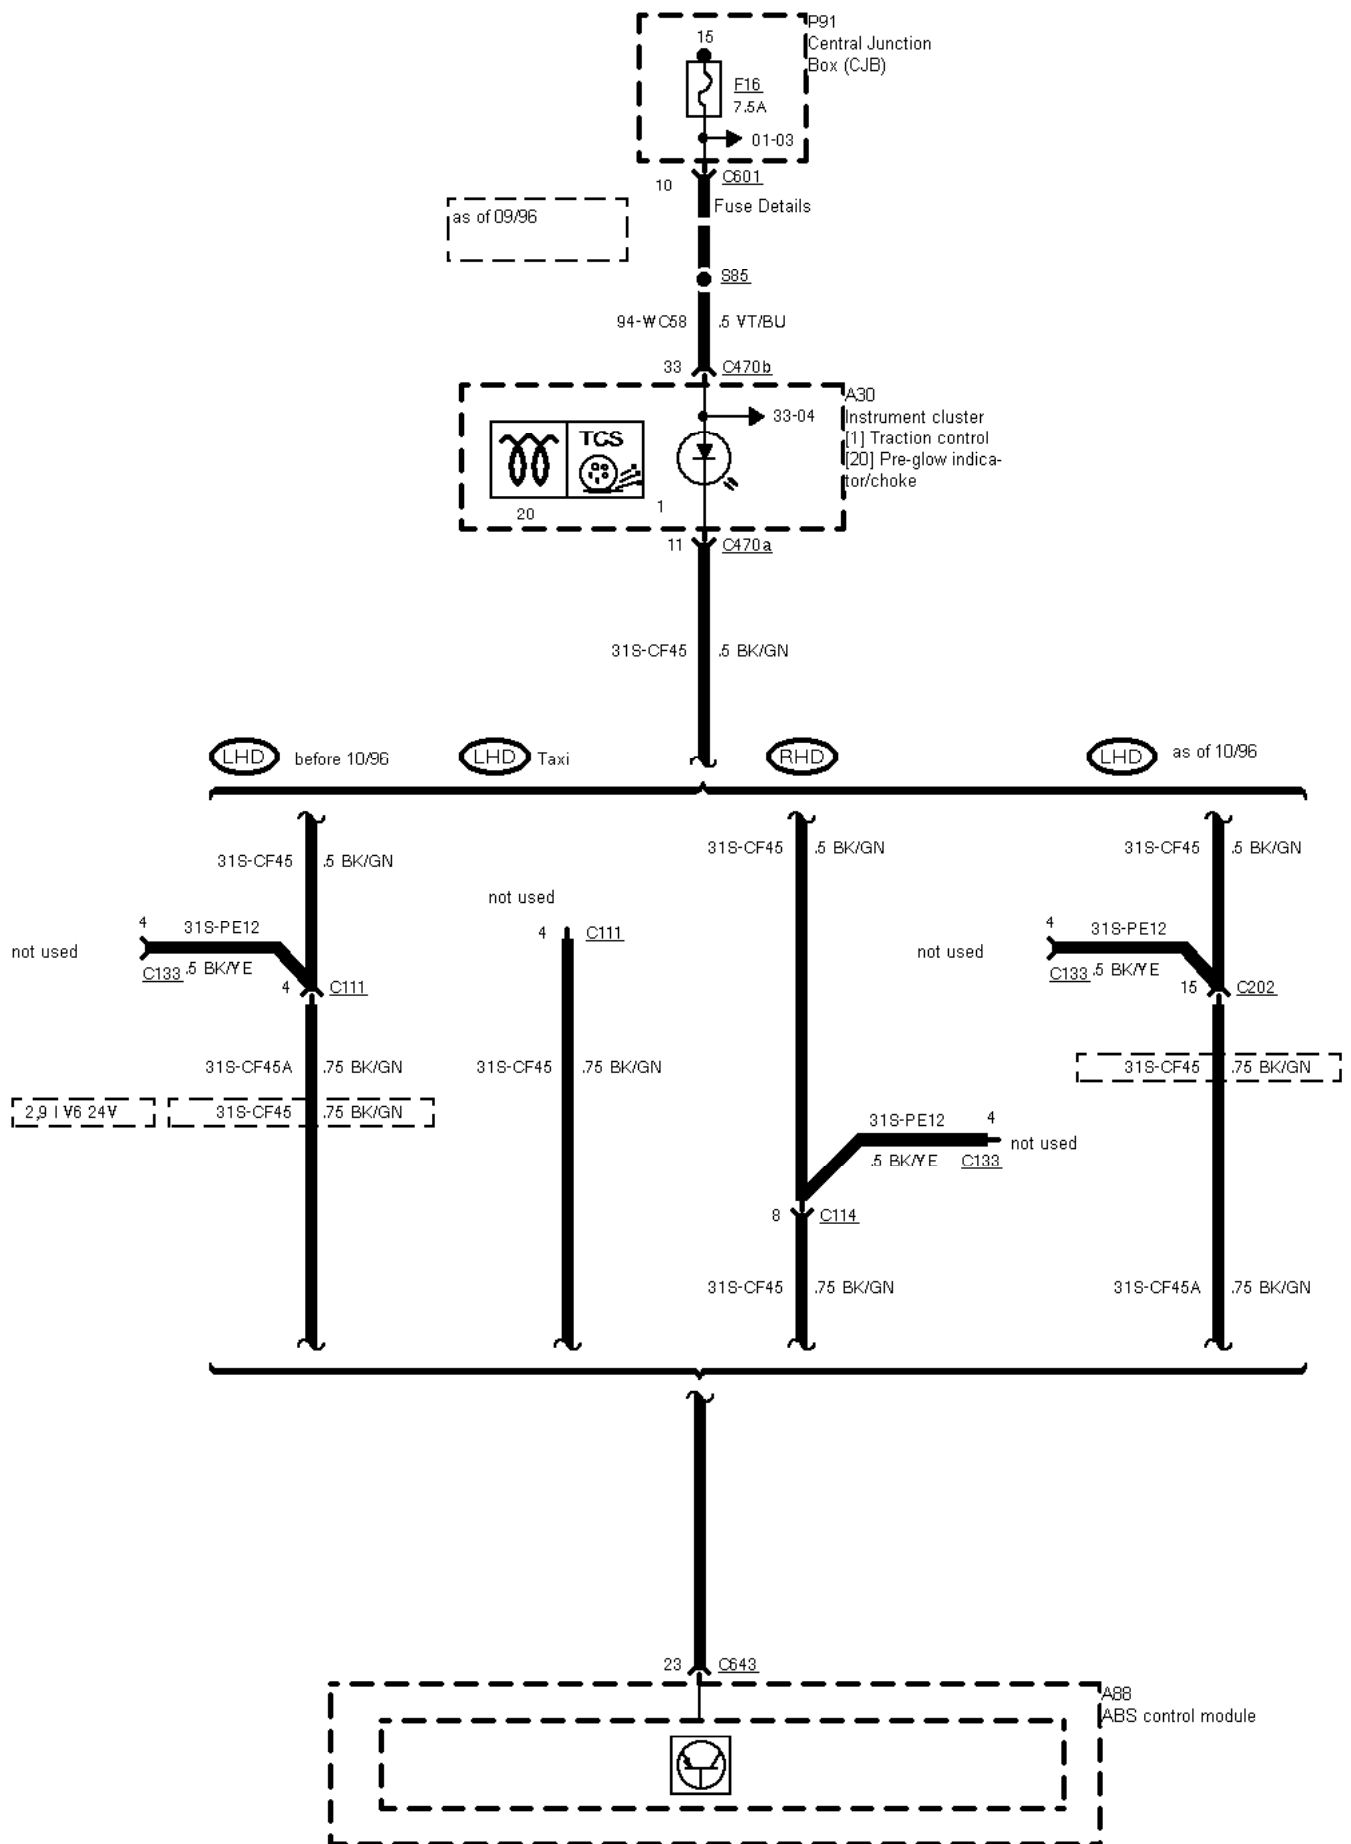

12-02-001 , ABS with Traction Control System (TCS)

12-02-002 , ABS with Traction Control System (TCS)

wheel speed sensor,
LH side rear

wheel speed sensor,
RH side front

12-02-003 , ABS with Traction Control System (TCS) , before 03/96

12-02-004 , ABS with Traction Control System (TCS) , as of 03/96

12-02-005 , ABS with Traction Control System (TCS)

A88
ABS control module

12-02-006 , ABS with Traction Control System (TCS)

12-02-007 , ABS with Traction Control System (TCS) , Except 2,9 I V6 12V

12-02-008 , ABS with Traction Control System (TCS) , Except 2,9 I V6 12V

-----!

12-02-009 , ABS with Traction Control System (TCS) , Diagnostic connectors before 03/96

LHD

12-02-010 , ABS with Traction Control System (TCS) , Diagnostic connectors as of 03/96

LHD

G10

12-02-011 , ABS with Traction Control System (TCS) , Diagnostic connectors

RHD

2 Circuit Description
