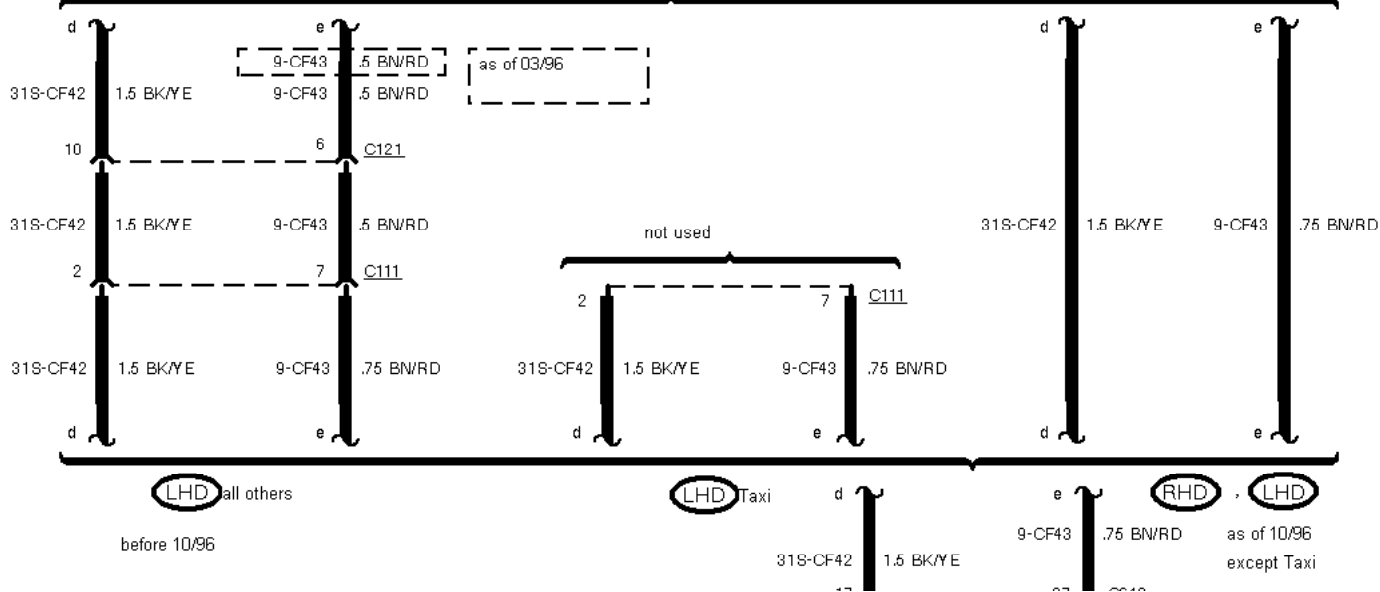

12-02-001 , ABS with Traction Control System (TCS)

12-02-002 , ABS with Traction Control System (TCS)

wheel speed sensor,
LH side rear

wheel speed sensor,
RH side front

12-02-003 , ABS with Traction Control System (TCS) , before 03/96

12-02-004 , ABS with Traction Control System (TCS) , as of 03/96

12-02-005 , ABS with Traction Control System (TCS)

A88
ABS control module

12-02-006 , ABS with Traction Control System (TCS)

12-02-007 , ABS with Traction Control System (TCS) , Except 2,9 I V6 12V

12-02-008 , ABS with Traction Control System (TCS) , Except 2,9 I V6 12V

-----!

12-02-009 , ABS with Traction Control System (TCS) , Diagnostic connectors before 03/96

LHD

12-02-010 , ABS with Traction Control System (TCS) , Diagnostic connectors as of 03/96

LHD

G10

12-02-011 , ABS with Traction Control System (TCS) , Diagnostic connectors

RHD

2 Circuit Description
