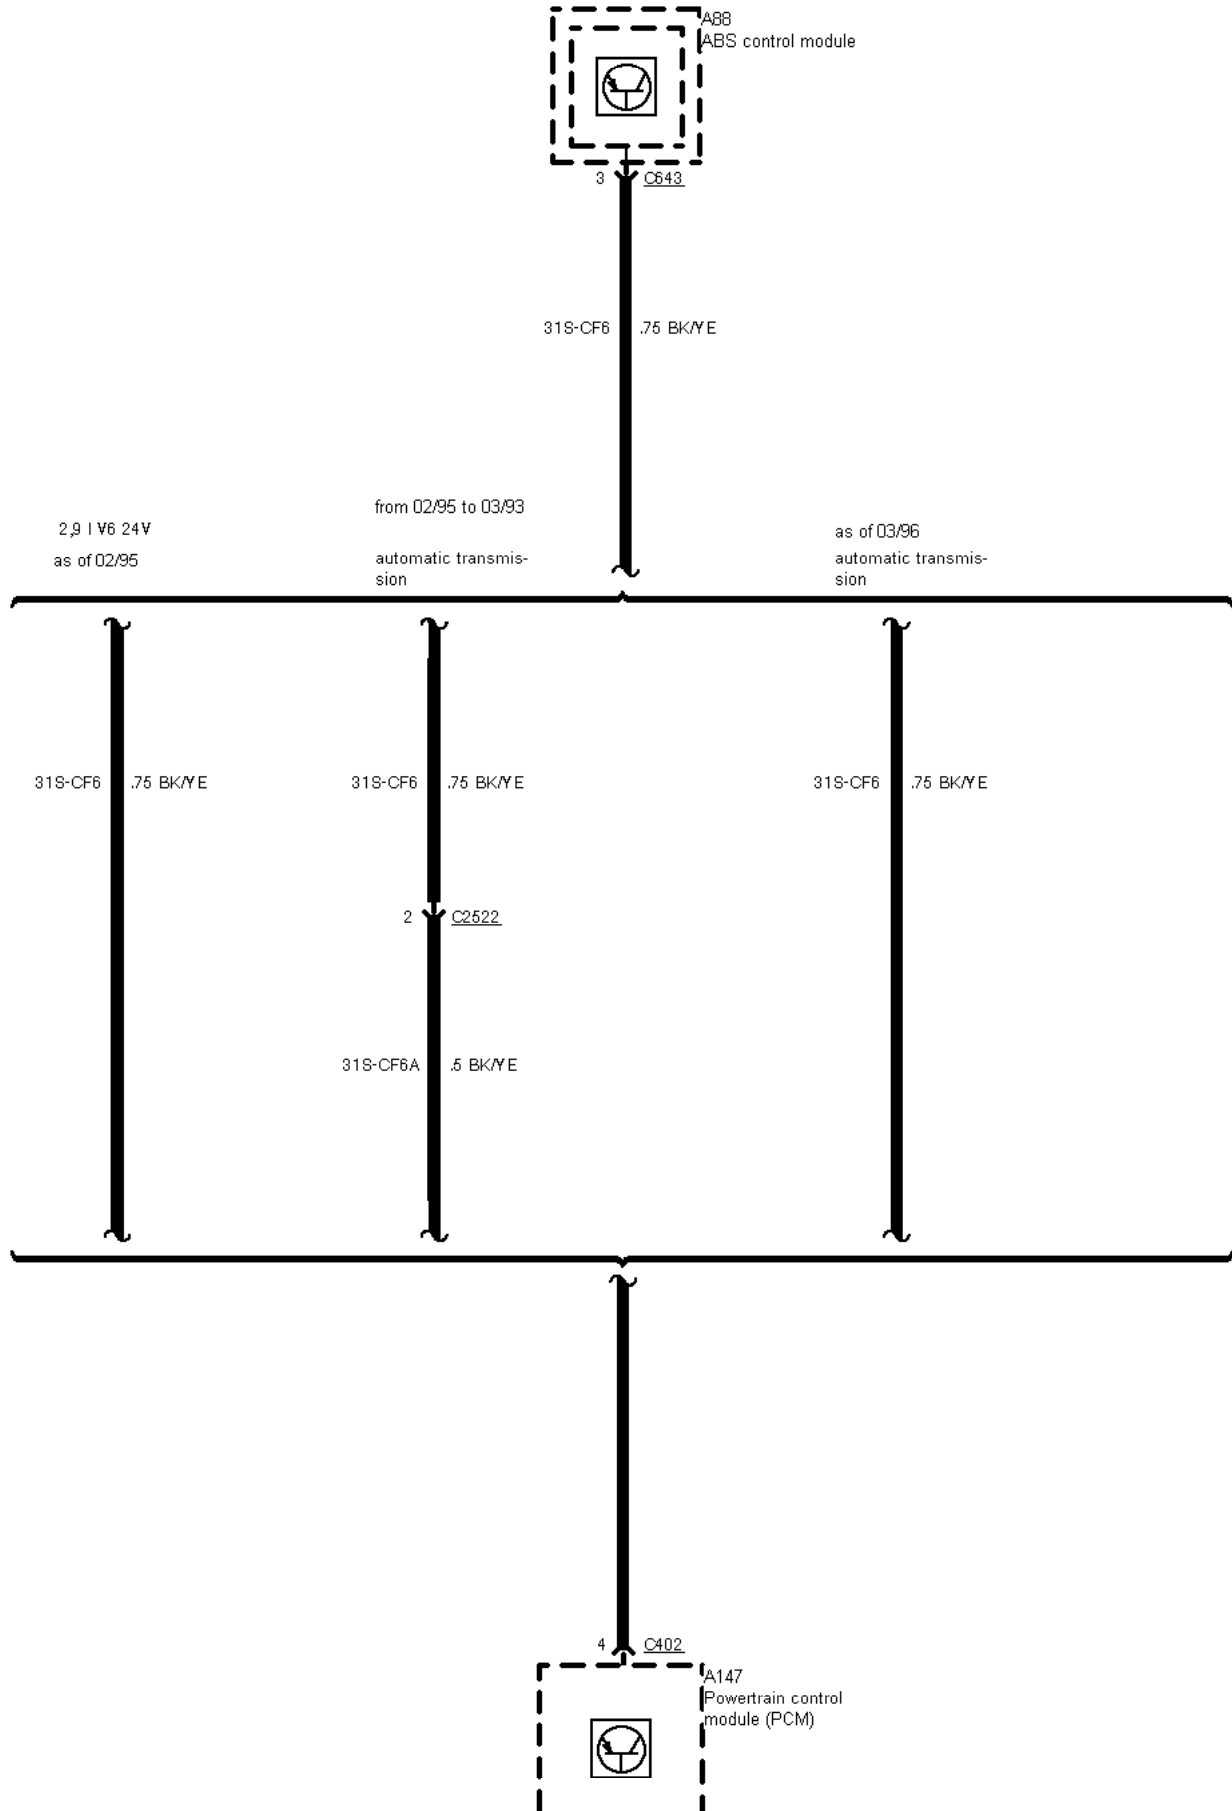

12-02-001 , ABS with Traction Control System (TCS)

12-02-002 , ABS with Traction Control System (TCS)

wheel speed sensor,
LH side rear

wheel speed sensor,
RH side front

12-02-003 , ABS with Traction Control System (TCS) , before 03/96

12-02-004 , ABS with Traction Control System (TCS) , as of 03/96

12-02-005 , ABS with Traction Control System (TCS)

A88
ABS control module

12-02-006 , ABS with Traction Control System (TCS)

12-02-007 , ABS with Traction Control System (TCS) , Except 2,9 I V6 12V

12-02-008 , ABS with Traction Control System (TCS) , Except 2,9 I V6 12V

-----!

12-02-009 , ABS with Traction Control System (TCS) , Diagnostic connectors before 03/96

LHD

12-02-010 , ABS with Traction Control System (TCS) , Diagnostic connectors as of 03/96

LHD

G10

12-02-011 , ABS with Traction Control System (TCS) , Diagnostic connectors

RHD

2 Circuit Description
