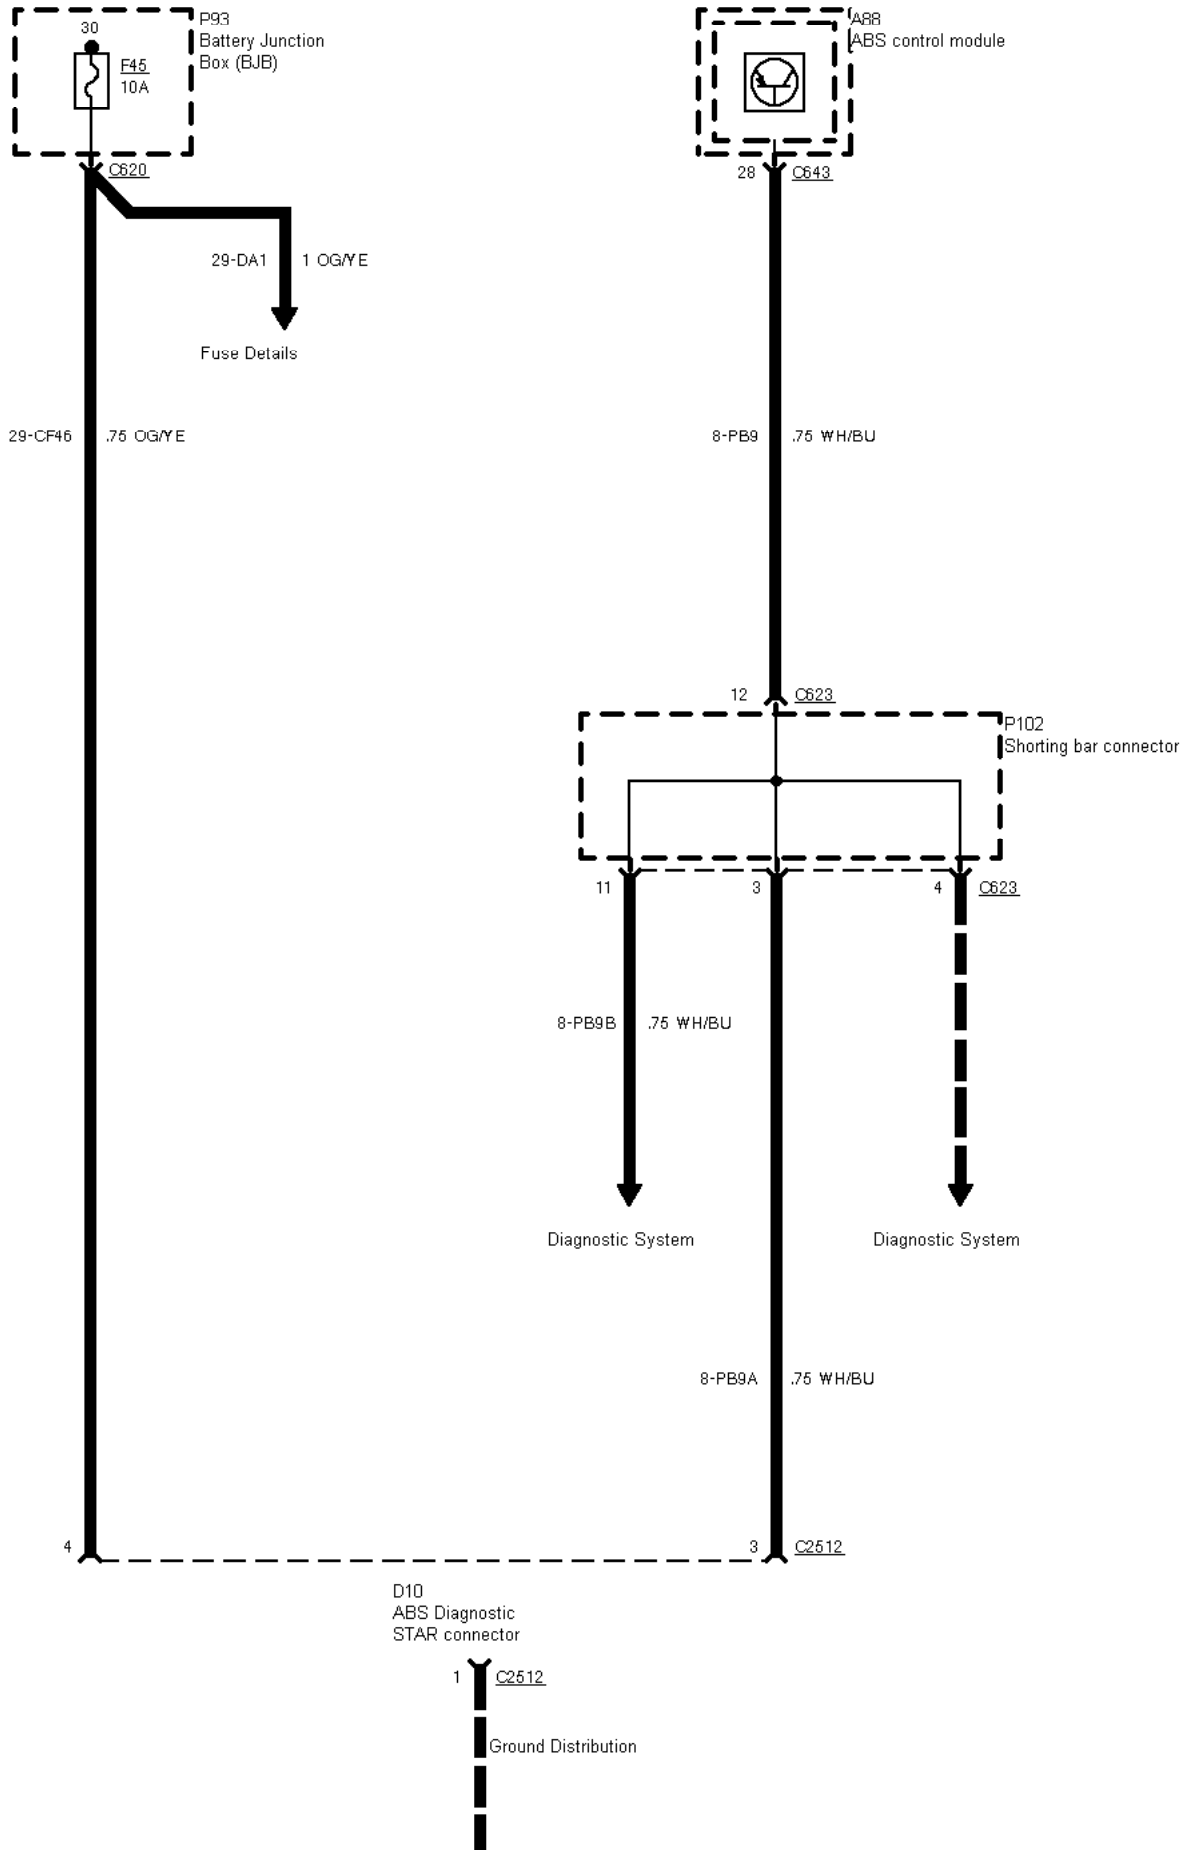

12-02-001 , ABS with Traction Control System (TCS)

12-02-002 , ABS with Traction Control System (TCS)

wheel speed sensor,
LH side rear

wheel speed sensor,
RH side front

12-02-003 , ABS with Traction Control System (TCS) , before 03/96

12-02-004 , ABS with Traction Control System (TCS) , as of 03/96

12-02-005 , ABS with Traction Control System (TCS)

A88
ABS control module

12-02-006 , ABS with Traction Control System (TCS)

12-02-007 , ABS with Traction Control System (TCS) , Except 2,9 I V6 12V

12-02-008 , ABS with Traction Control System (TCS) , Except 2,9 I V6 12V

-----!

12-02-009 , ABS with Traction Control System (TCS) , Diagnostic connectors before 03/96

LHD

12-02-010 , ABS with Traction Control System (TCS) , Diagnostic connectors as of 03/96

LHD

G10

12-02-011 , ABS with Traction Control System (TCS) , Diagnostic connectors

RHD

2 Circuit Description
