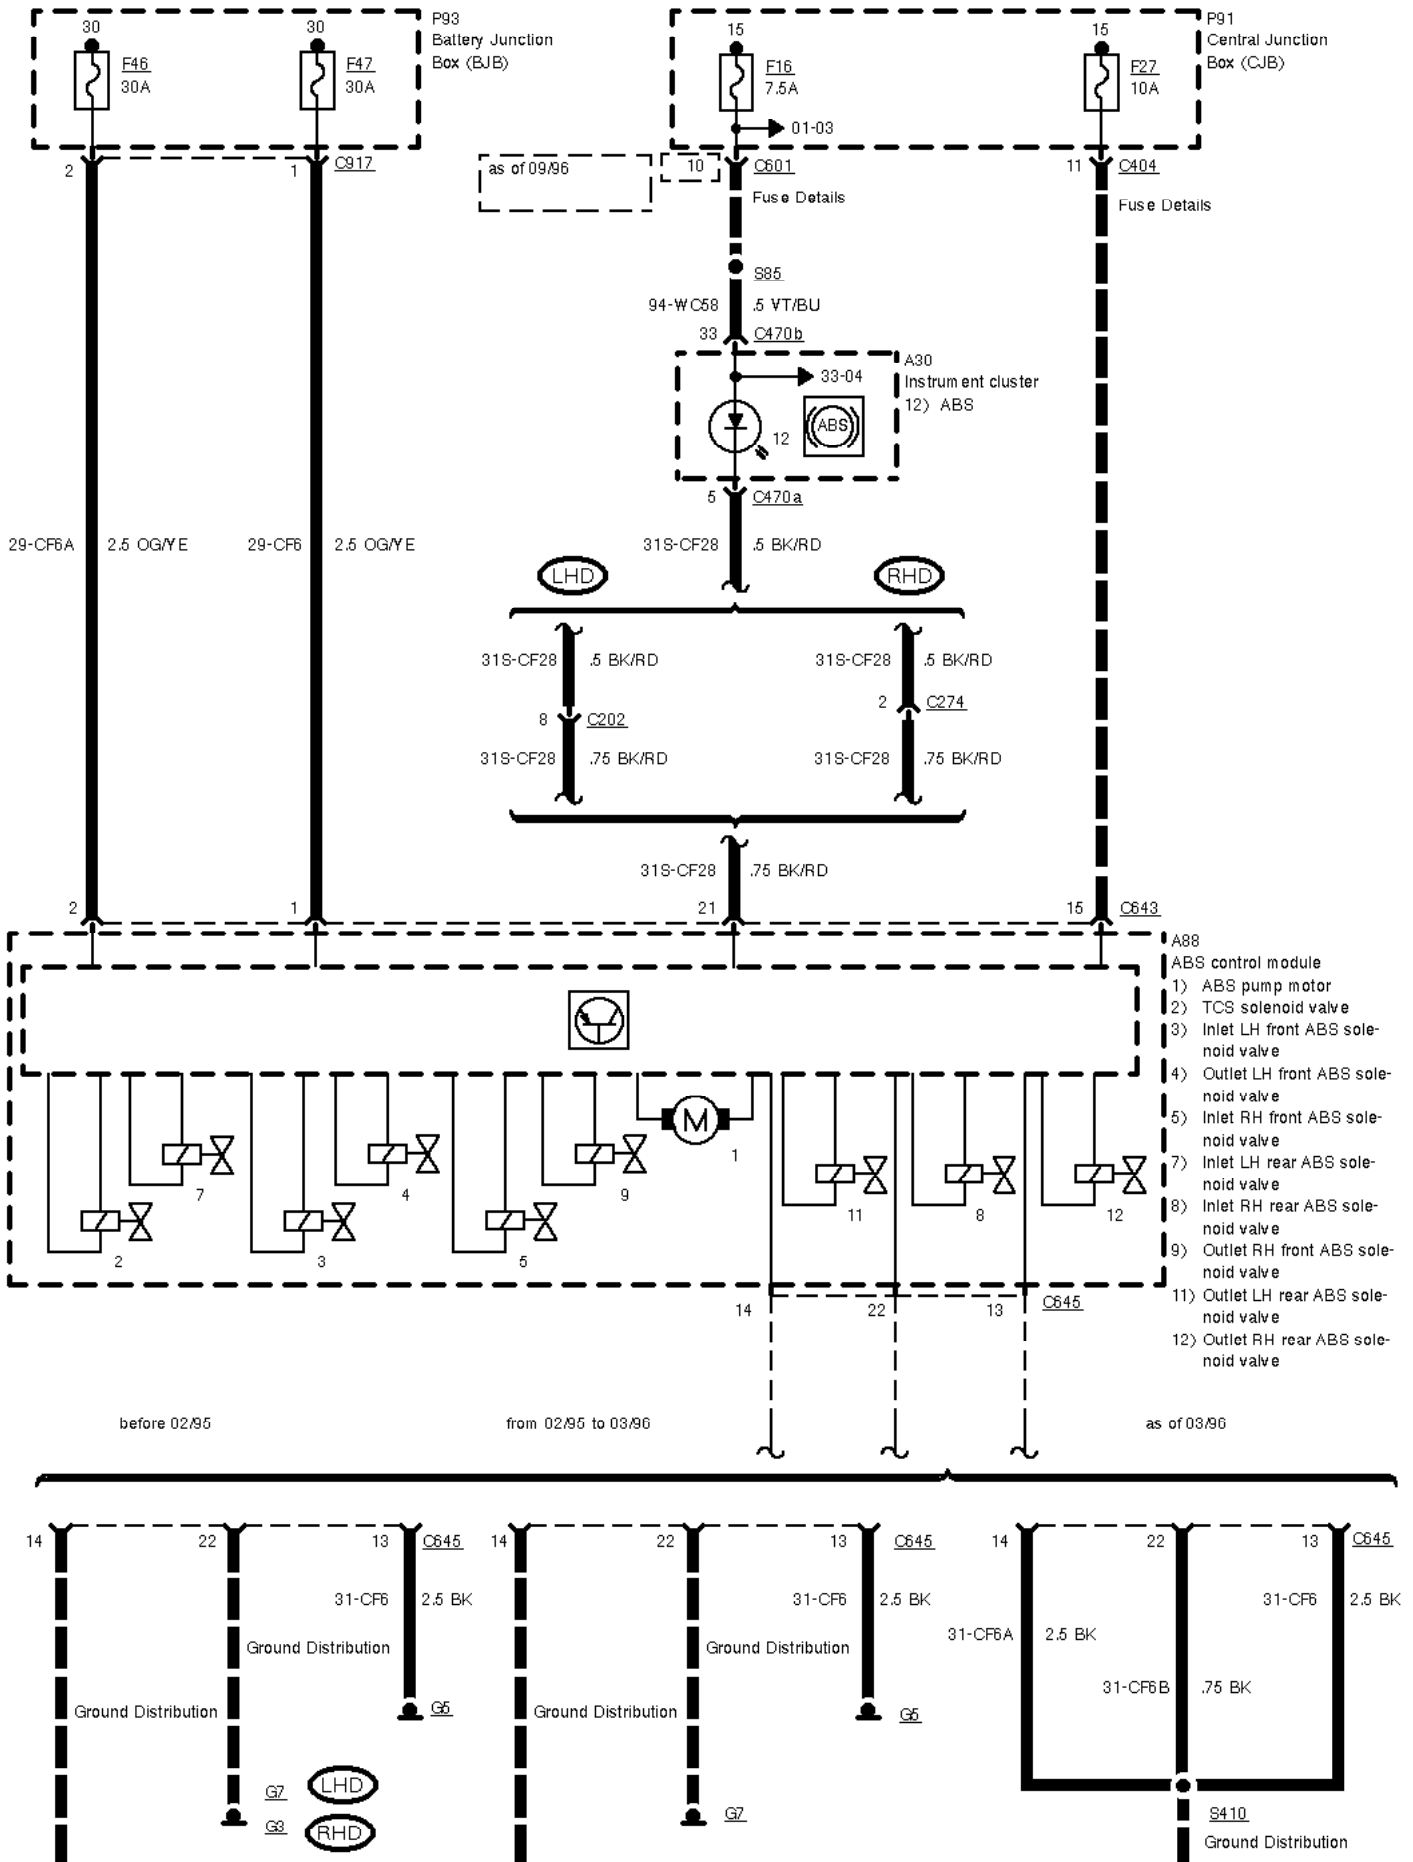

12-02-001 , ABS with Traction Control System (TCS)

12-02-002 , ABS with Traction Control System (TCS)

wheel speed sensor,
LH side rear

wheel speed sensor,
RH side front

12-02-003 , ABS with Traction Control System (TCS) , before 03/96

12-02-004 , ABS with Traction Control System (TCS) , as of 03/96

12-02-005 , ABS with Traction Control System (TCS)

A88
ABS control module

12-02-006 , ABS with Traction Control System (TCS)

12-02-007 , ABS with Traction Control System (TCS) , Except 2,9 I V6 12V

12-02-008 , ABS with Traction Control System (TCS) , Except 2,9 I V6 12V

-----!

12-02-009 , ABS with Traction Control System (TCS) , Diagnostic connectors before 03/96

LHD

12-02-010 , ABS with Traction Control System (TCS) , Diagnostic connectors as of 03/96

LHD

G10

12-02-011 , ABS with Traction Control System (TCS) , Diagnostic connectors

RHD

2 Circuit Description
