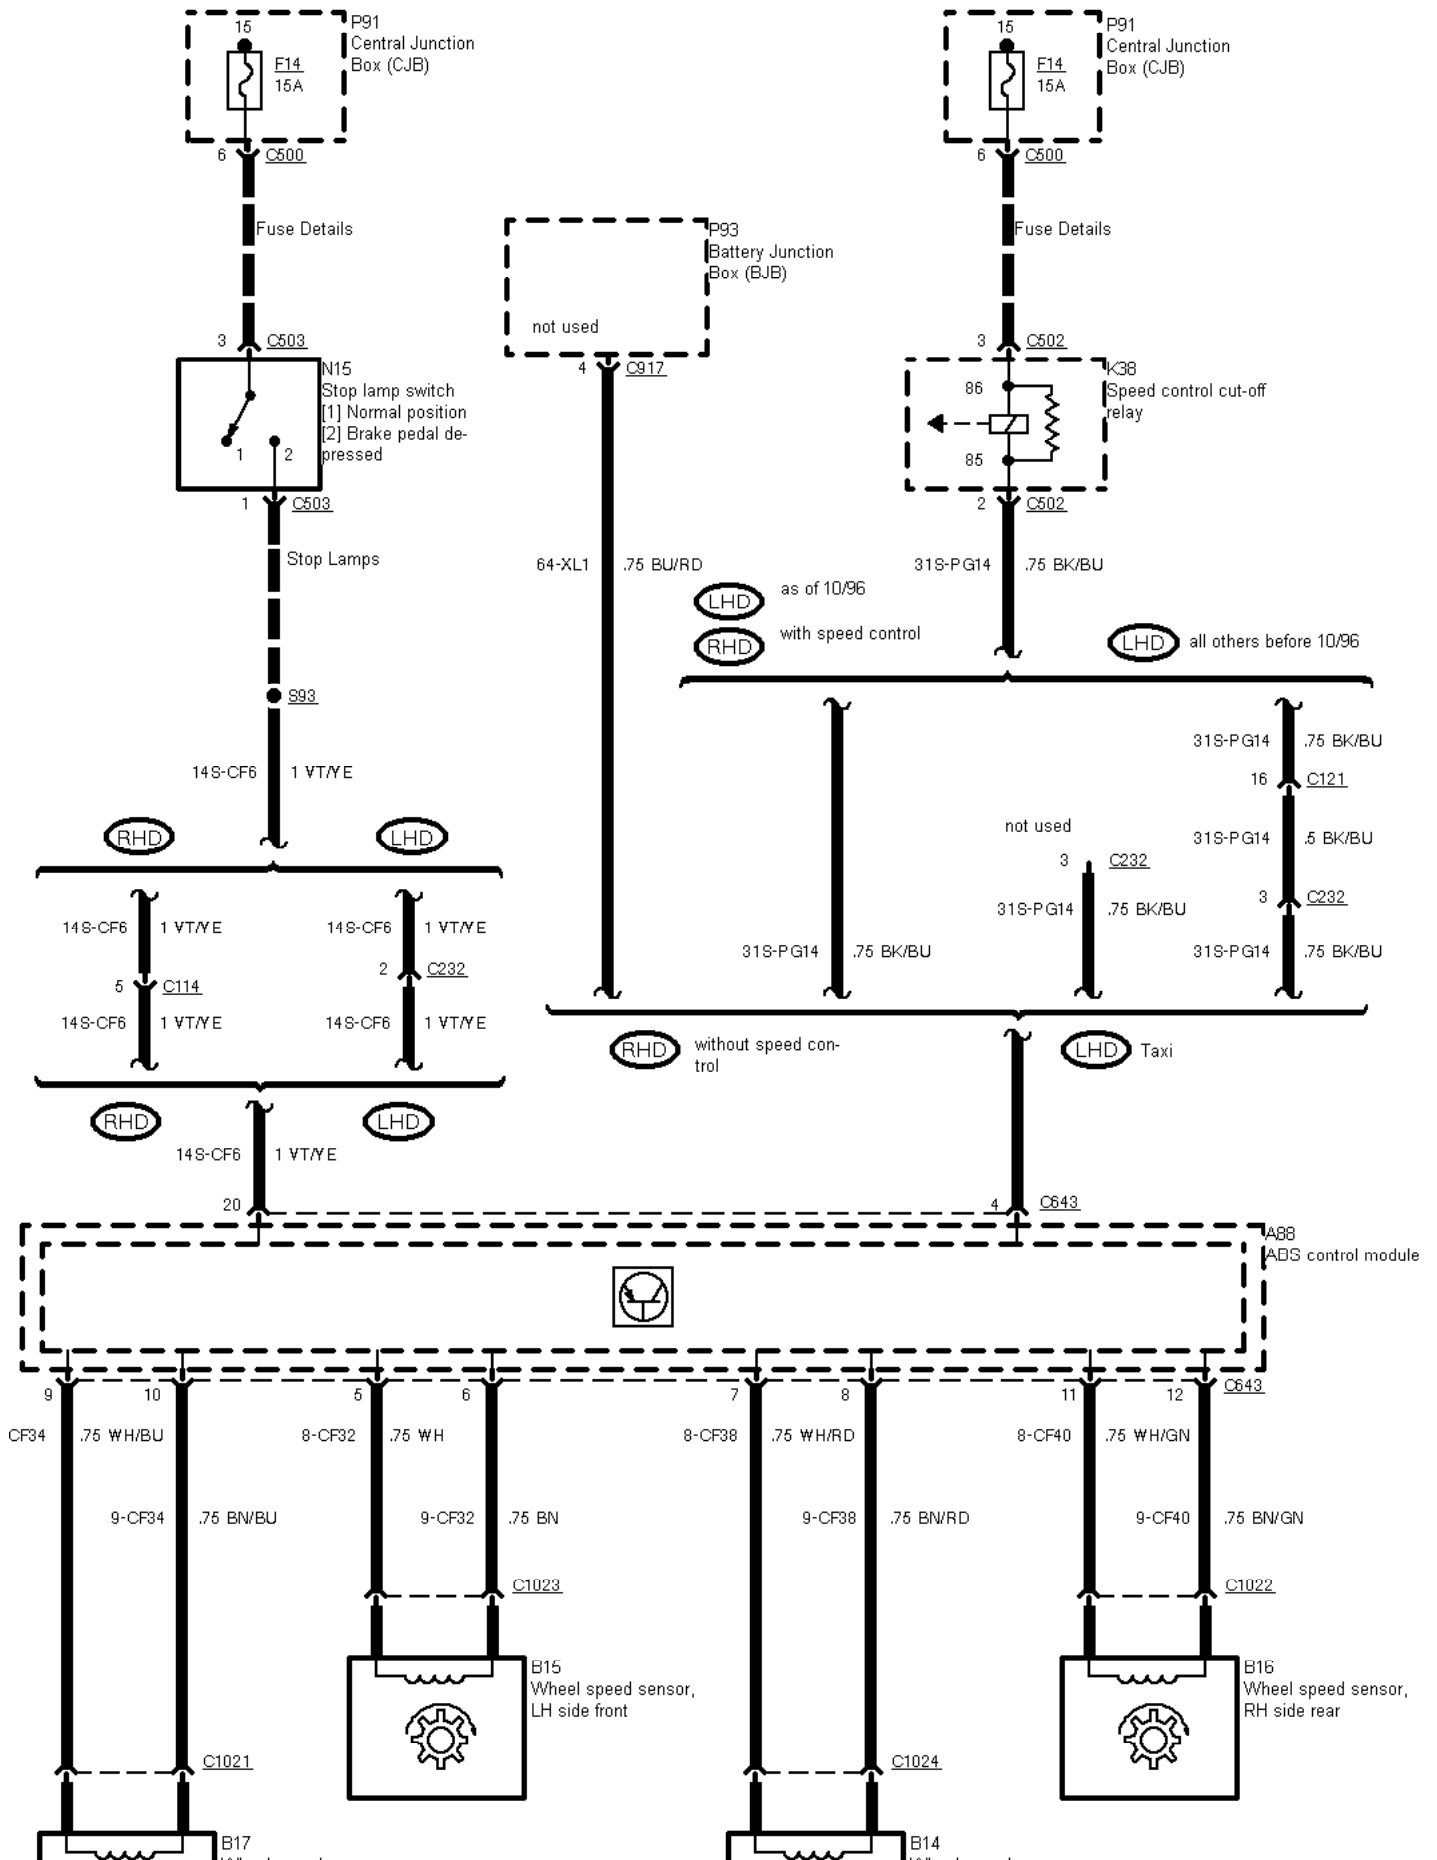

12-02-001 , ABS with Traction Control System (TCS)

12-02-002 , ABS with Traction Control System (TCS)

wheel speed sensor,
LH side rear

wheel speed sensor,
RH side front

12-02-003 , ABS with Traction Control System (TCS) , before 03/96

12-02-004 , ABS with Traction Control System (TCS) , as of 03/96

12-02-005 , ABS with Traction Control System (TCS)

A88
ABS control module

12-02-006 , ABS with Traction Control System (TCS)

12-02-007 , ABS with Traction Control System (TCS) , Except 2,9 I V6 12V

12-02-008 , ABS with Traction Control System (TCS) , Except 2,9 I V6 12V

-----!

12-02-009 , ABS with Traction Control System (TCS) , Diagnostic connectors before 03/96

LHD

12-02-010 , ABS with Traction Control System (TCS) , Diagnostic connectors as of 03/96

LHD

G10

12-02-011 , ABS with Traction Control System (TCS) , Diagnostic connectors

RHD

2 Circuit Description
