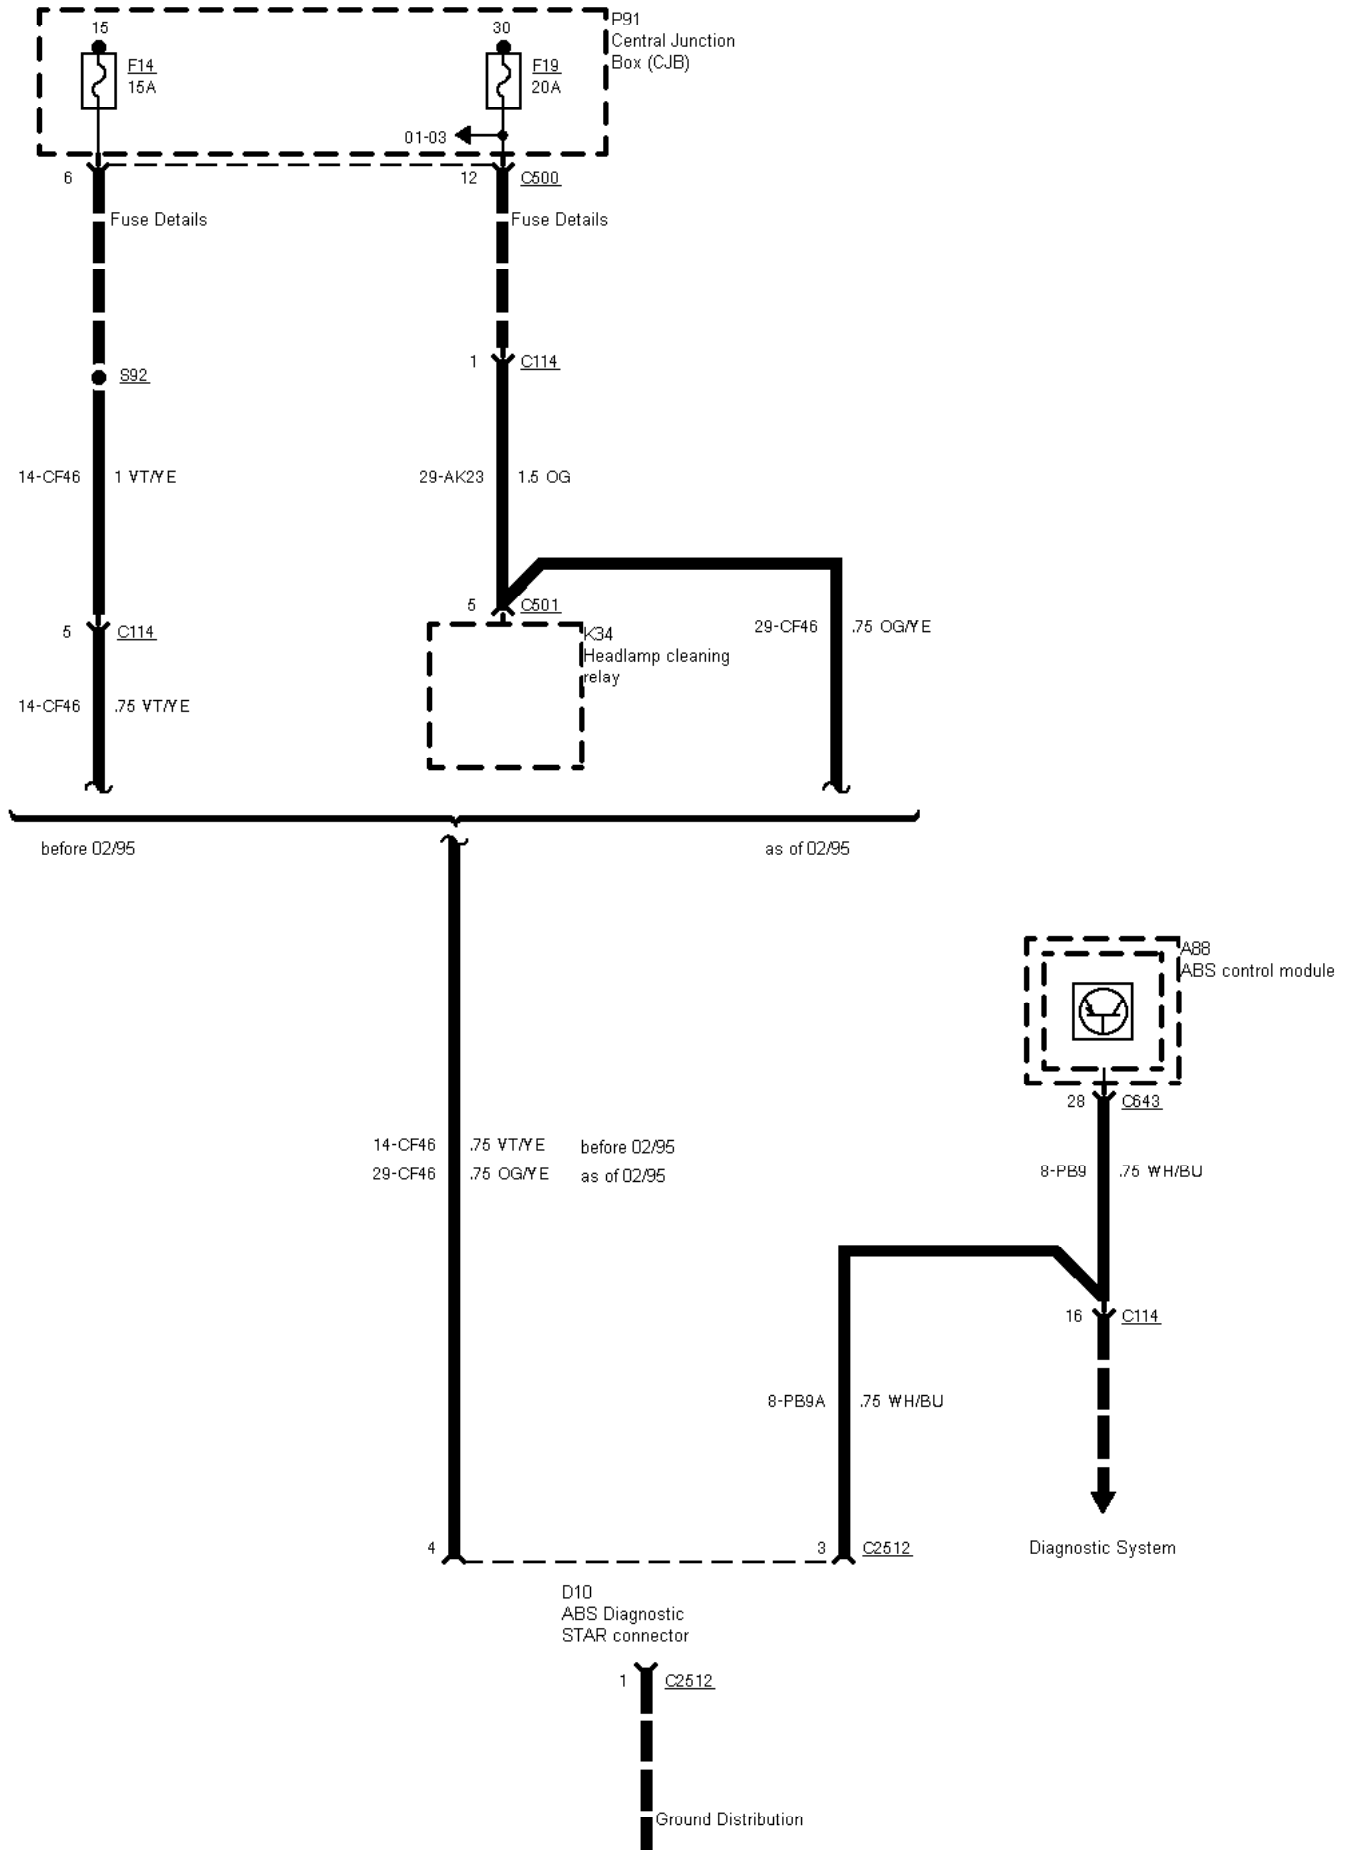

12-02-001 , ABS with Traction Control System (TCS)

12-02-002 , ABS with Traction Control System (TCS)

wheel speed sensor,
LH side rear

wheel speed sensor,
RH side front

12-02-003 , ABS with Traction Control System (TCS) , before 03/96

12-02-004 , ABS with Traction Control System (TCS) , as of 03/96

12-02-005 , ABS with Traction Control System (TCS)

A88
ABS control module

12-02-006 , ABS with Traction Control System (TCS)

12-02-007 , ABS with Traction Control System (TCS) , Except 2,9 I V6 12V

12-02-008 , ABS with Traction Control System (TCS) , Except 2,9 I V6 12V

-----!

12-02-009 , ABS with Traction Control System (TCS) , Diagnostic connectors before 03/96

LHD

12-02-010 , ABS with Traction Control System (TCS) , Diagnostic connectors as of 03/96

LHD

G10

12-02-011 , ABS with Traction Control System (TCS) , Diagnostic connectors

RHD

2 Circuit Description
