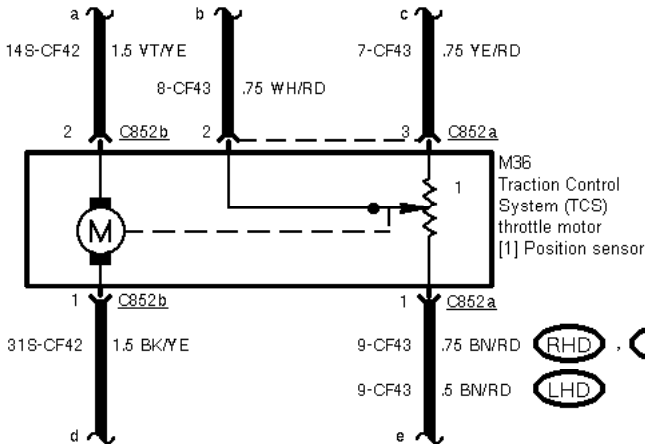

12-02-001 , ABS with Traction Control System (TCS)

12-02-002 , ABS with Traction Control System (TCS)

wheel speed sensor,
LH side rear

wheel speed sensor,
RH side front

12-02-003 , ABS with Traction Control System (TCS) , before 03/96

12-02-004 , ABS with Traction Control System (TCS) , as of 03/96

12-02-005 , ABS with Traction Control System (TCS)

A88
ABS control module

12-02-006 , ABS with Traction Control System (TCS)

12-02-007 , ABS with Traction Control System (TCS) , Except 2,9 I V6 12V

12-02-008 , ABS with Traction Control System (TCS) , Except 2,9 I V6 12V

-----!

12-02-009 , ABS with Traction Control System (TCS) , Diagnostic connectors before 03/96

LHD

12-02-010 , ABS with Traction Control System (TCS) , Diagnostic connectors as of 03/96

LHD

G10

12-02-011 , ABS with Traction Control System (TCS) , Diagnostic connectors

RHD

2 Circuit Description
