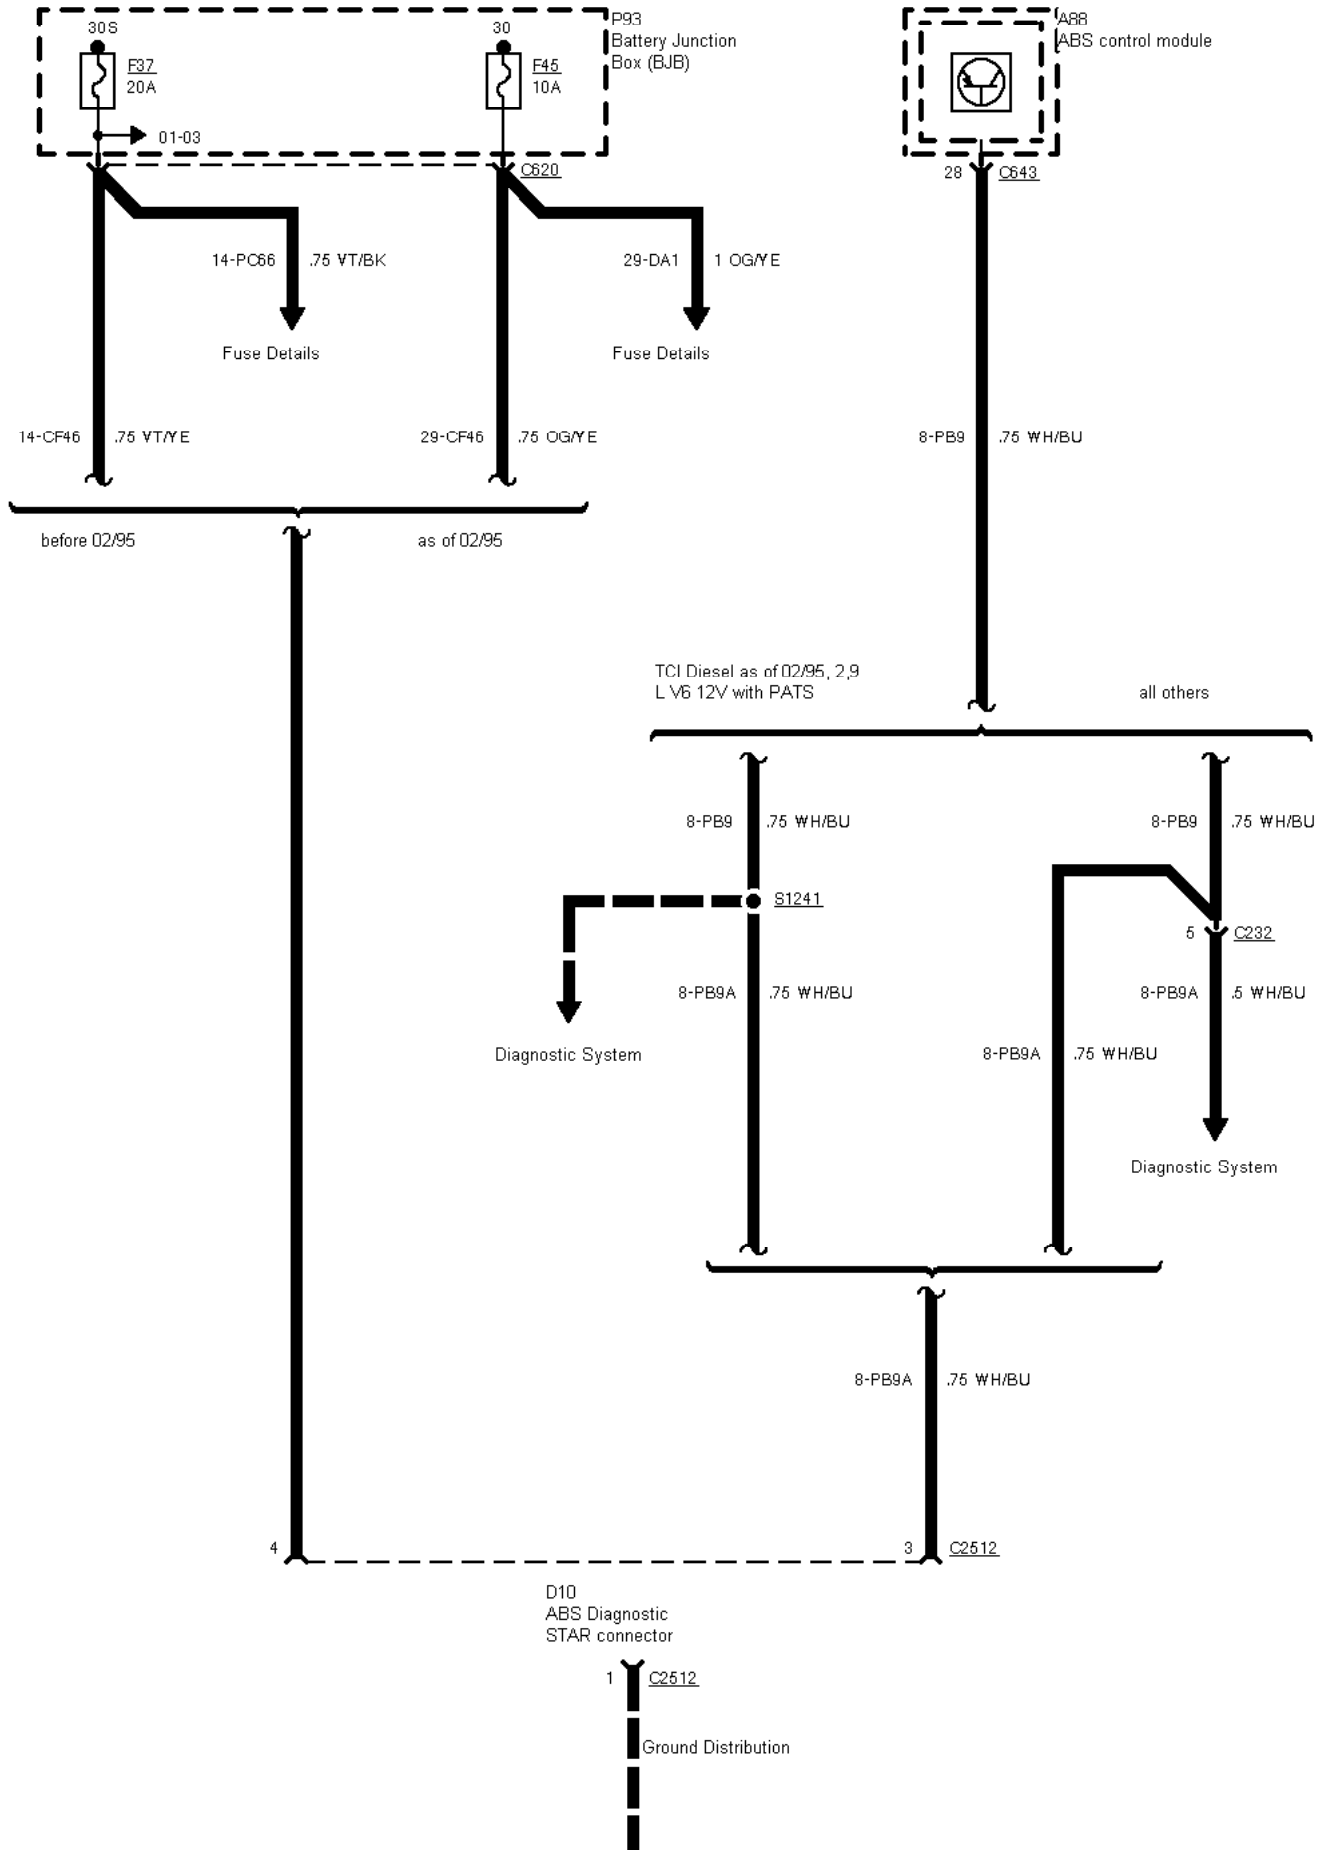

12-02-001 , ABS with Traction Control System (TCS)

12-02-002 , ABS with Traction Control System (TCS)

wheel speed sensor,
LH side rear

wheel speed sensor,
RH side front

12-02-003 , ABS with Traction Control System (TCS) , before 03/96

12-02-004 , ABS with Traction Control System (TCS) , as of 03/96

12-02-005 , ABS with Traction Control System (TCS)

A88
ABS control module

12-02-006 , ABS with Traction Control System (TCS)

12-02-007 , ABS with Traction Control System (TCS) , Except 2,9 I V6 12V

12-02-008 , ABS with Traction Control System (TCS) , Except 2,9 I V6 12V

-----!

12-02-009 , ABS with Traction Control System (TCS) , Diagnostic connectors before 03/96

LHD

12-02-010 , ABS with Traction Control System (TCS) , Diagnostic connectors as of 03/96

LHD

G10

12-02-011 , ABS with Traction Control System (TCS) , Diagnostic connectors

RHD

2 Circuit Description
