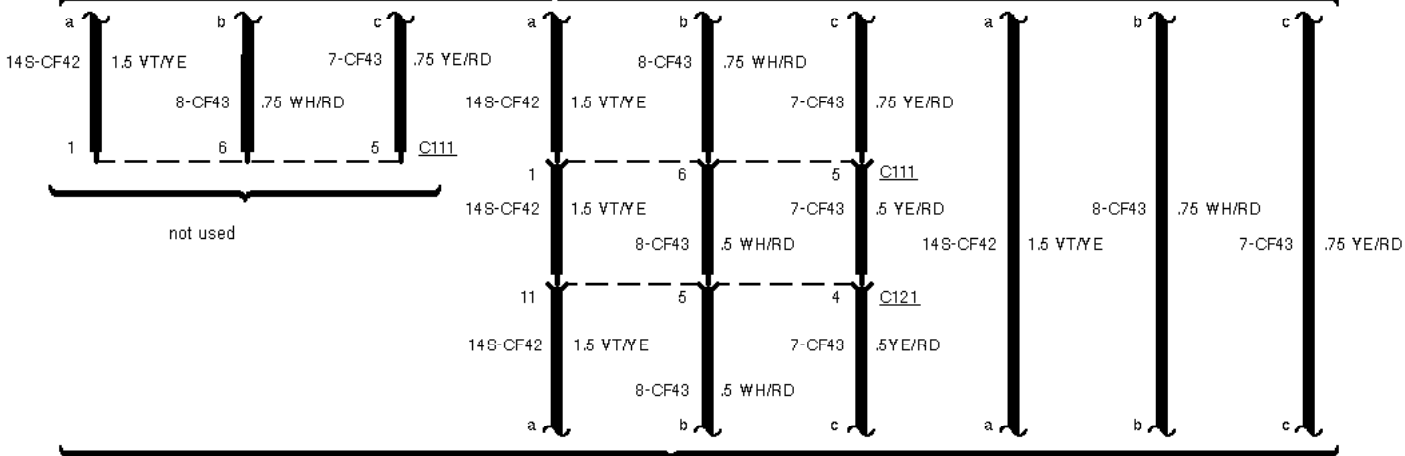

12-02-001 , ABS with Traction Control System (TCS)

12-02-002 , ABS with Traction Control System (TCS)

wheel speed sensor,
LH side rear

wheel speed sensor,
RH side front

12-02-003 , ABS with Traction Control System (TCS) , before 03/96

12-02-004 , ABS with Traction Control System (TCS) , as of 03/96

12-02-005 , ABS with Traction Control System (TCS)

A88
ABS control module

12-02-006 , ABS with Traction Control System (TCS)

12-02-007 , ABS with Traction Control System (TCS) , Except 2,9 I V6 12V

12-02-008 , ABS with Traction Control System (TCS) , Except 2,9 I V6 12V

-----!

12-02-009 , ABS with Traction Control System (TCS) , Diagnostic connectors before 03/96

LHD

12-02-010 , ABS with Traction Control System (TCS) , Diagnostic connectors as of 03/96

LHD

G10

12-02-011 , ABS with Traction Control System (TCS) , Diagnostic connectors

RHD

2 Circuit Description
