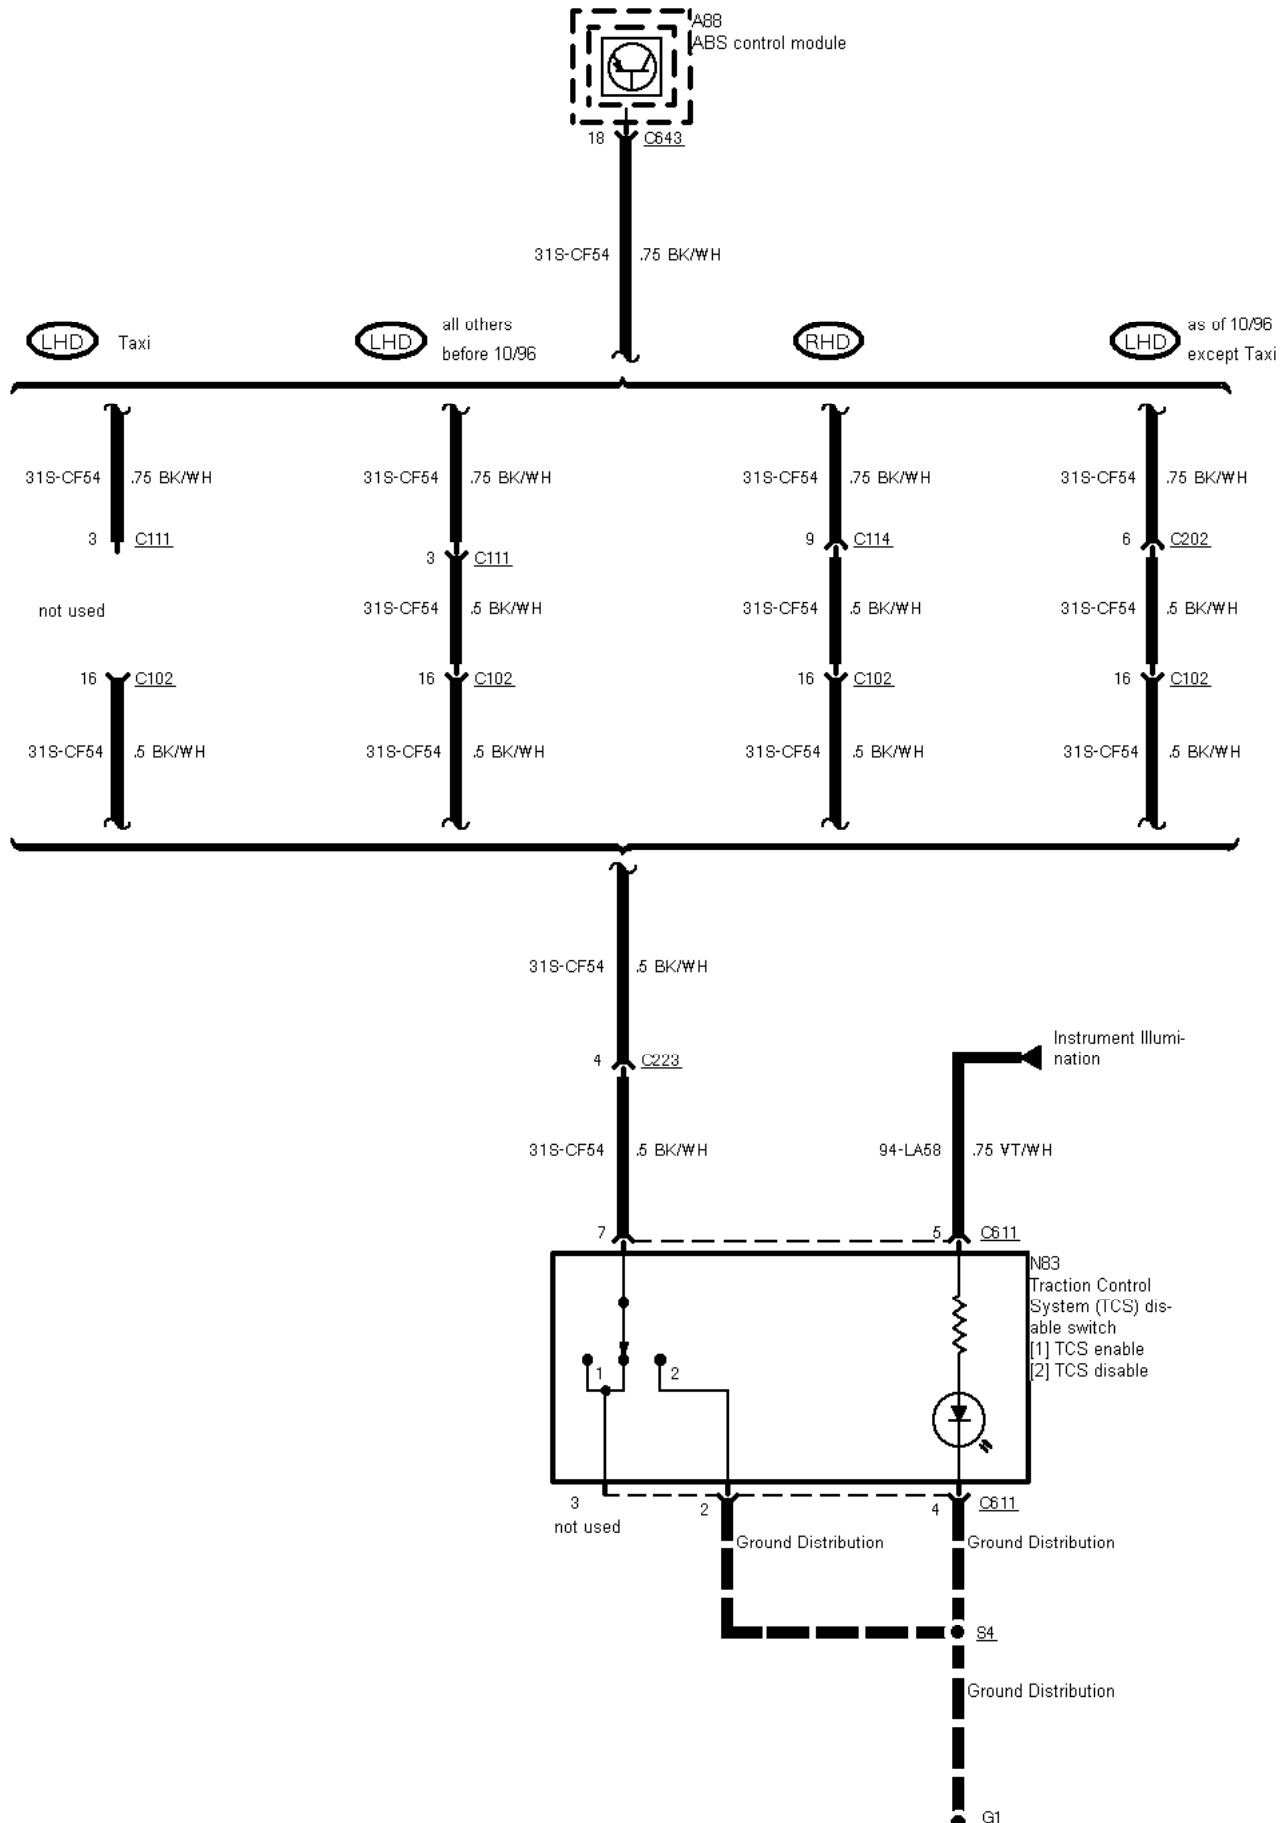

12-02-001 , ABS with Traction Control System (TCS)

12-02-002 , ABS with Traction Control System (TCS)

wheel speed sensor,
LH side rear

wheel speed sensor,
RH side front

12-02-003 , ABS with Traction Control System (TCS) , before 03/96

12-02-004 , ABS with Traction Control System (TCS) , as of 03/96

12-02-005 , ABS with Traction Control System (TCS)

A88
ABS control module

12-02-006 , ABS with Traction Control System (TCS)

12-02-007 , ABS with Traction Control System (TCS) , Except 2,9 I V6 12V

12-02-008 , ABS with Traction Control System (TCS) , Except 2,9 I V6 12V

-----!

12-02-009 , ABS with Traction Control System (TCS) , Diagnostic connectors before 03/96

LHD

12-02-010 , ABS with Traction Control System (TCS) , Diagnostic connectors as of 03/96

LHD

G10

12-02-011 , ABS with Traction Control System (TCS) , Diagnostic connectors

RHD

2 Circuit Description
