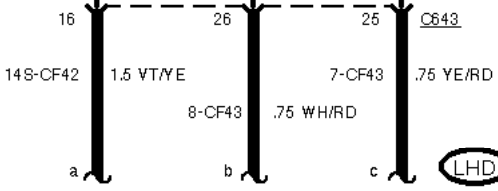

12-02-001 , ABS with Traction Control System (TCS)

12-02-002 , ABS with Traction Control System (TCS)

wheel speed sensor,
LH side rear

wheel speed sensor,
RH side front

12-02-003 , ABS with Traction Control System (TCS) , before 03/96

12-02-004 , ABS with Traction Control System (TCS) , as of 03/96

12-02-005 , ABS with Traction Control System (TCS)

A88
ABS control module

12-02-006 , ABS with Traction Control System (TCS)

12-02-007 , ABS with Traction Control System (TCS) , Except 2,9 I V6 12V

12-02-008 , ABS with Traction Control System (TCS) , Except 2,9 I V6 12V

-----!

12-02-009 , ABS with Traction Control System (TCS) , Diagnostic connectors before 03/96

LHD

12-02-010 , ABS with Traction Control System (TCS) , Diagnostic connectors as of 03/96

LHD

G10

12-02-011 , ABS with Traction Control System (TCS) , Diagnostic connectors

RHD

2 Circuit Description
