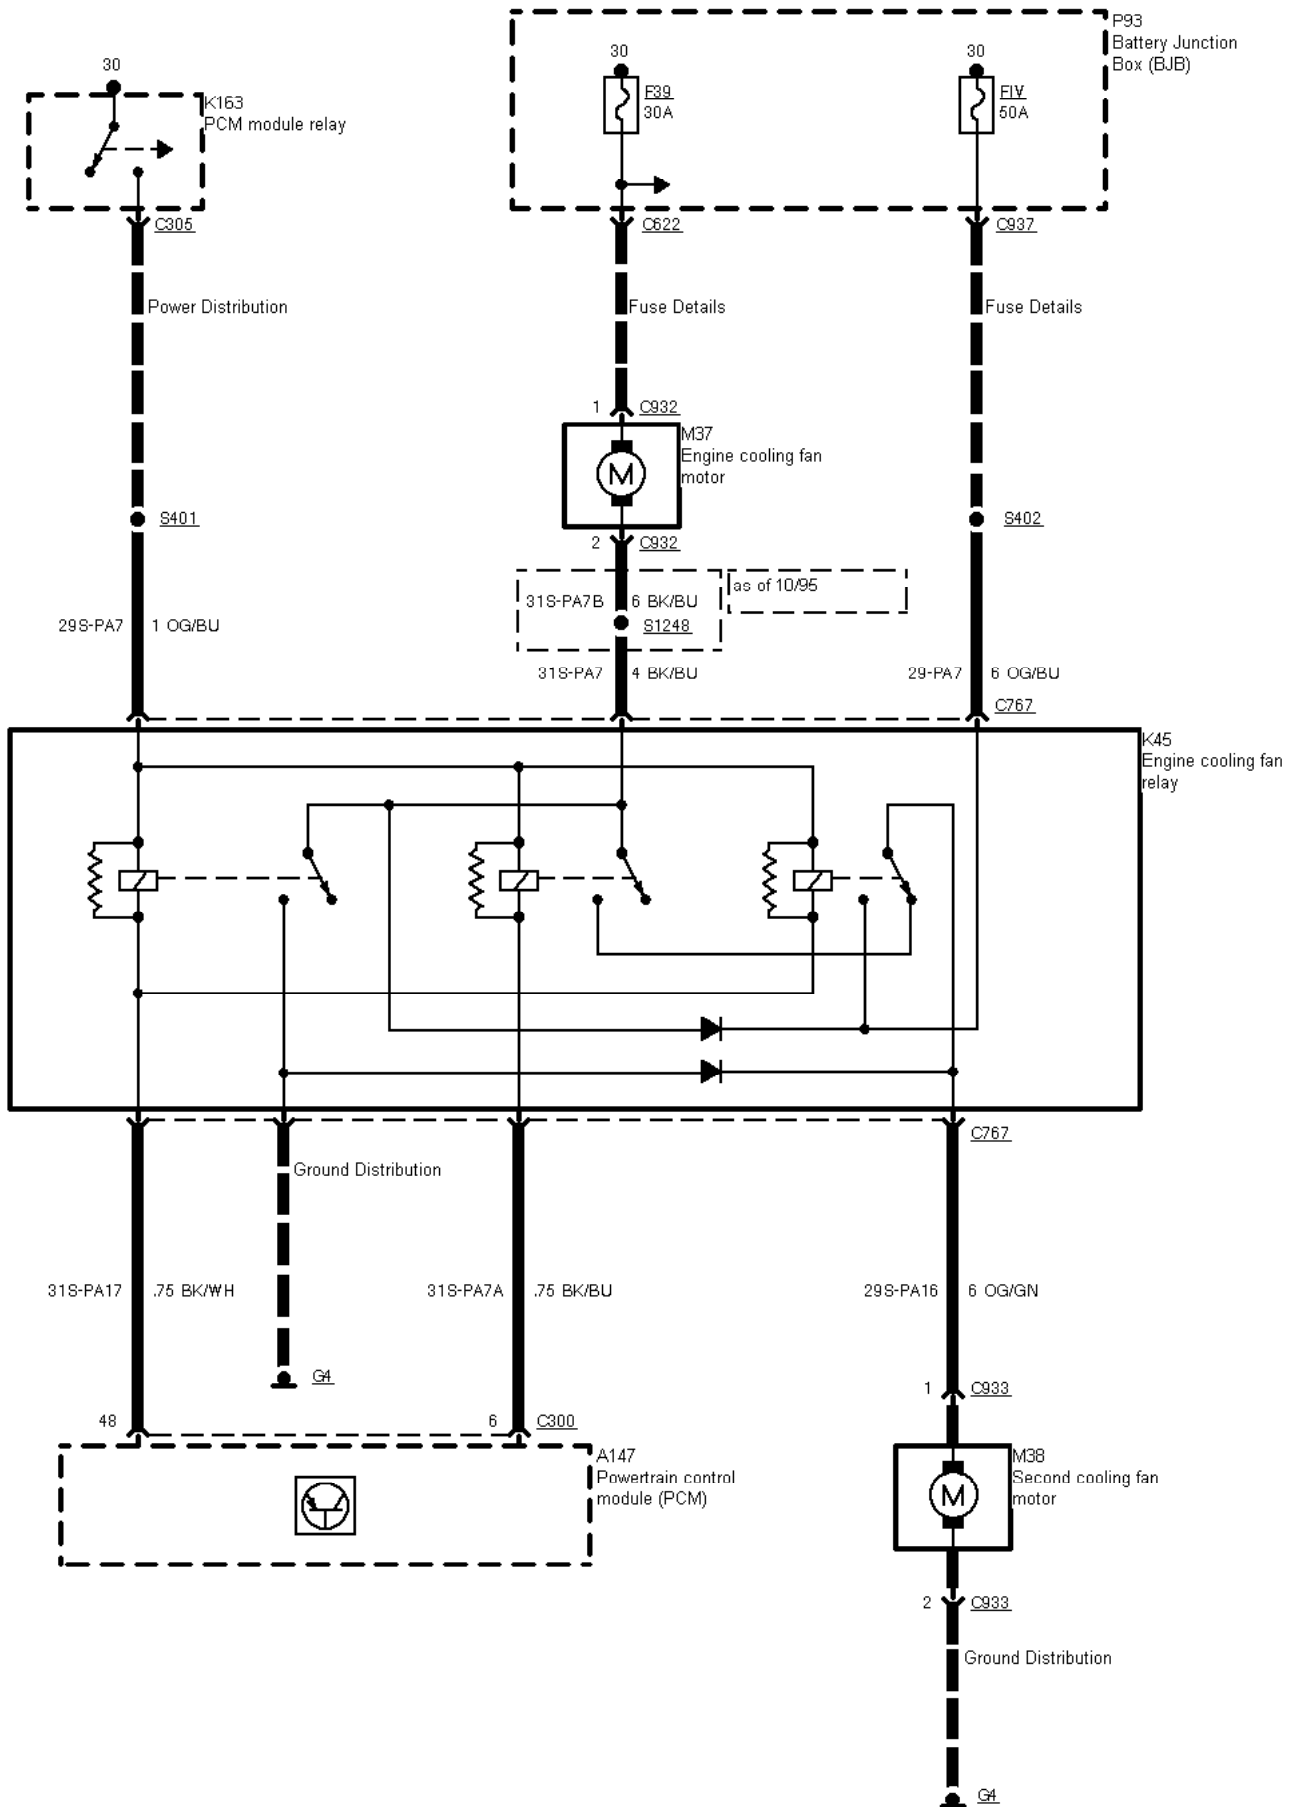

34-05-010 , Air Conditioning with SATC (03/96 ->) , Engine cooling fan, 2,9 I V6 12V

34-05-011 , Air Conditioning with SATC (03/96 ->) , Engine cooling fan, TCI Diesel from 03/96 to 09/96

34-05-012 , Air Conditioning with SATC (03/96 ->) , TCI Diesel as of 09/96

34-05-013 , Air Conditioning with SATC (03/96 ->) , Engine cooling fan, TCI Diesel as of 09/96

2 Circuit Description
