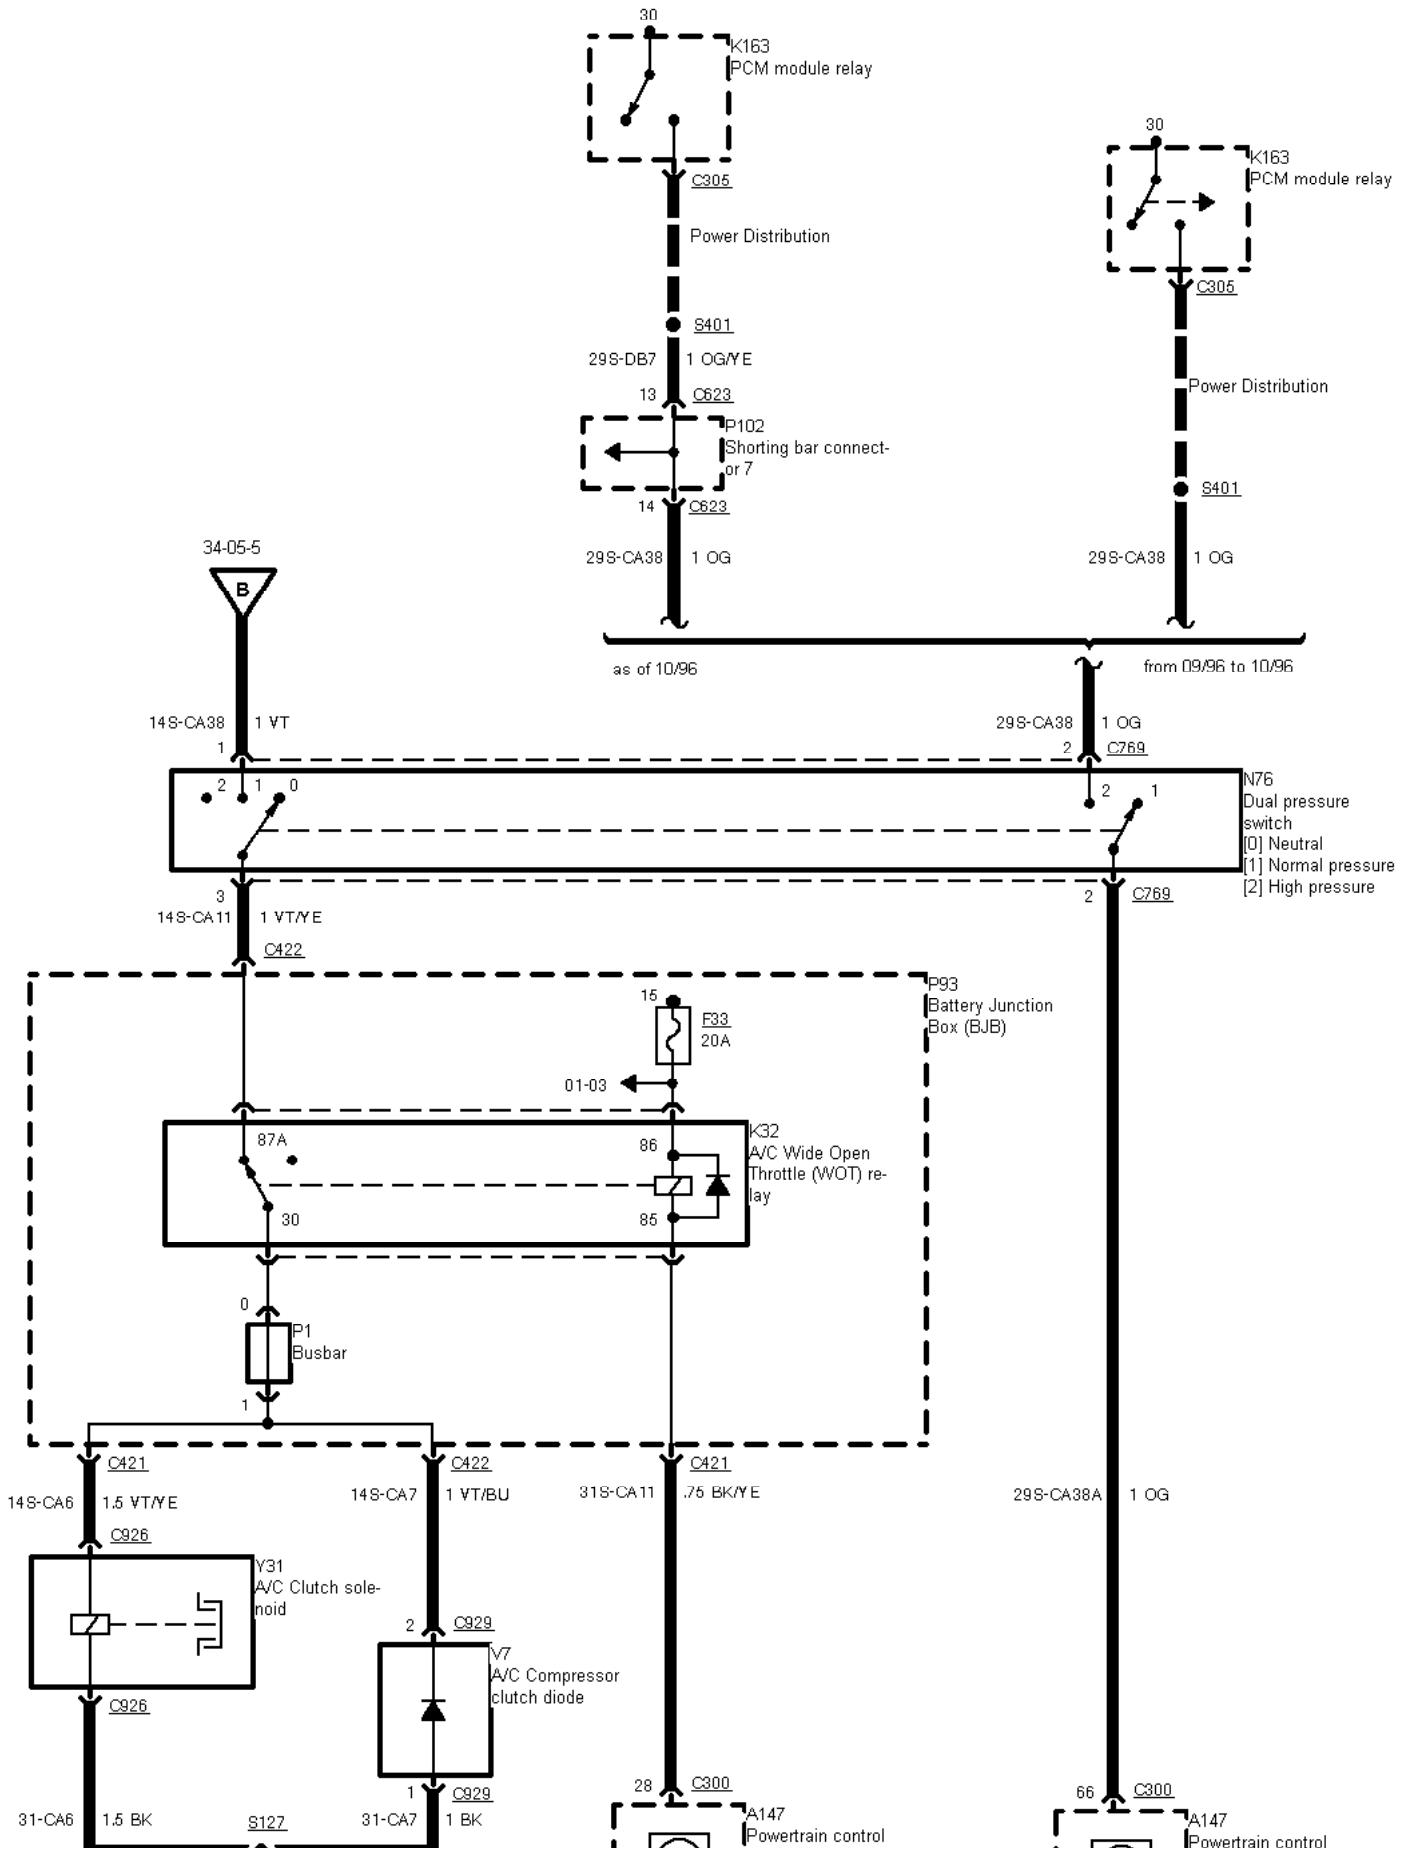

34-05-010 , Air Conditioning with SATC (03/96 ->) , Engine cooling fan, 2,9 I V6 12V

34-05-011 , Air Conditioning with SATC (03/96 ->) , Engine cooling fan, TCI Diesel from 03/96 to 09/96

34-05-012 , Air Conditioning with SATC (03/96 ->) , TCI Diesel as of 09/96

34-05-013 , Air Conditioning with SATC (03/96 ->) , Engine cooling fan, TCI Diesel as of 09/96

2 Circuit Description
