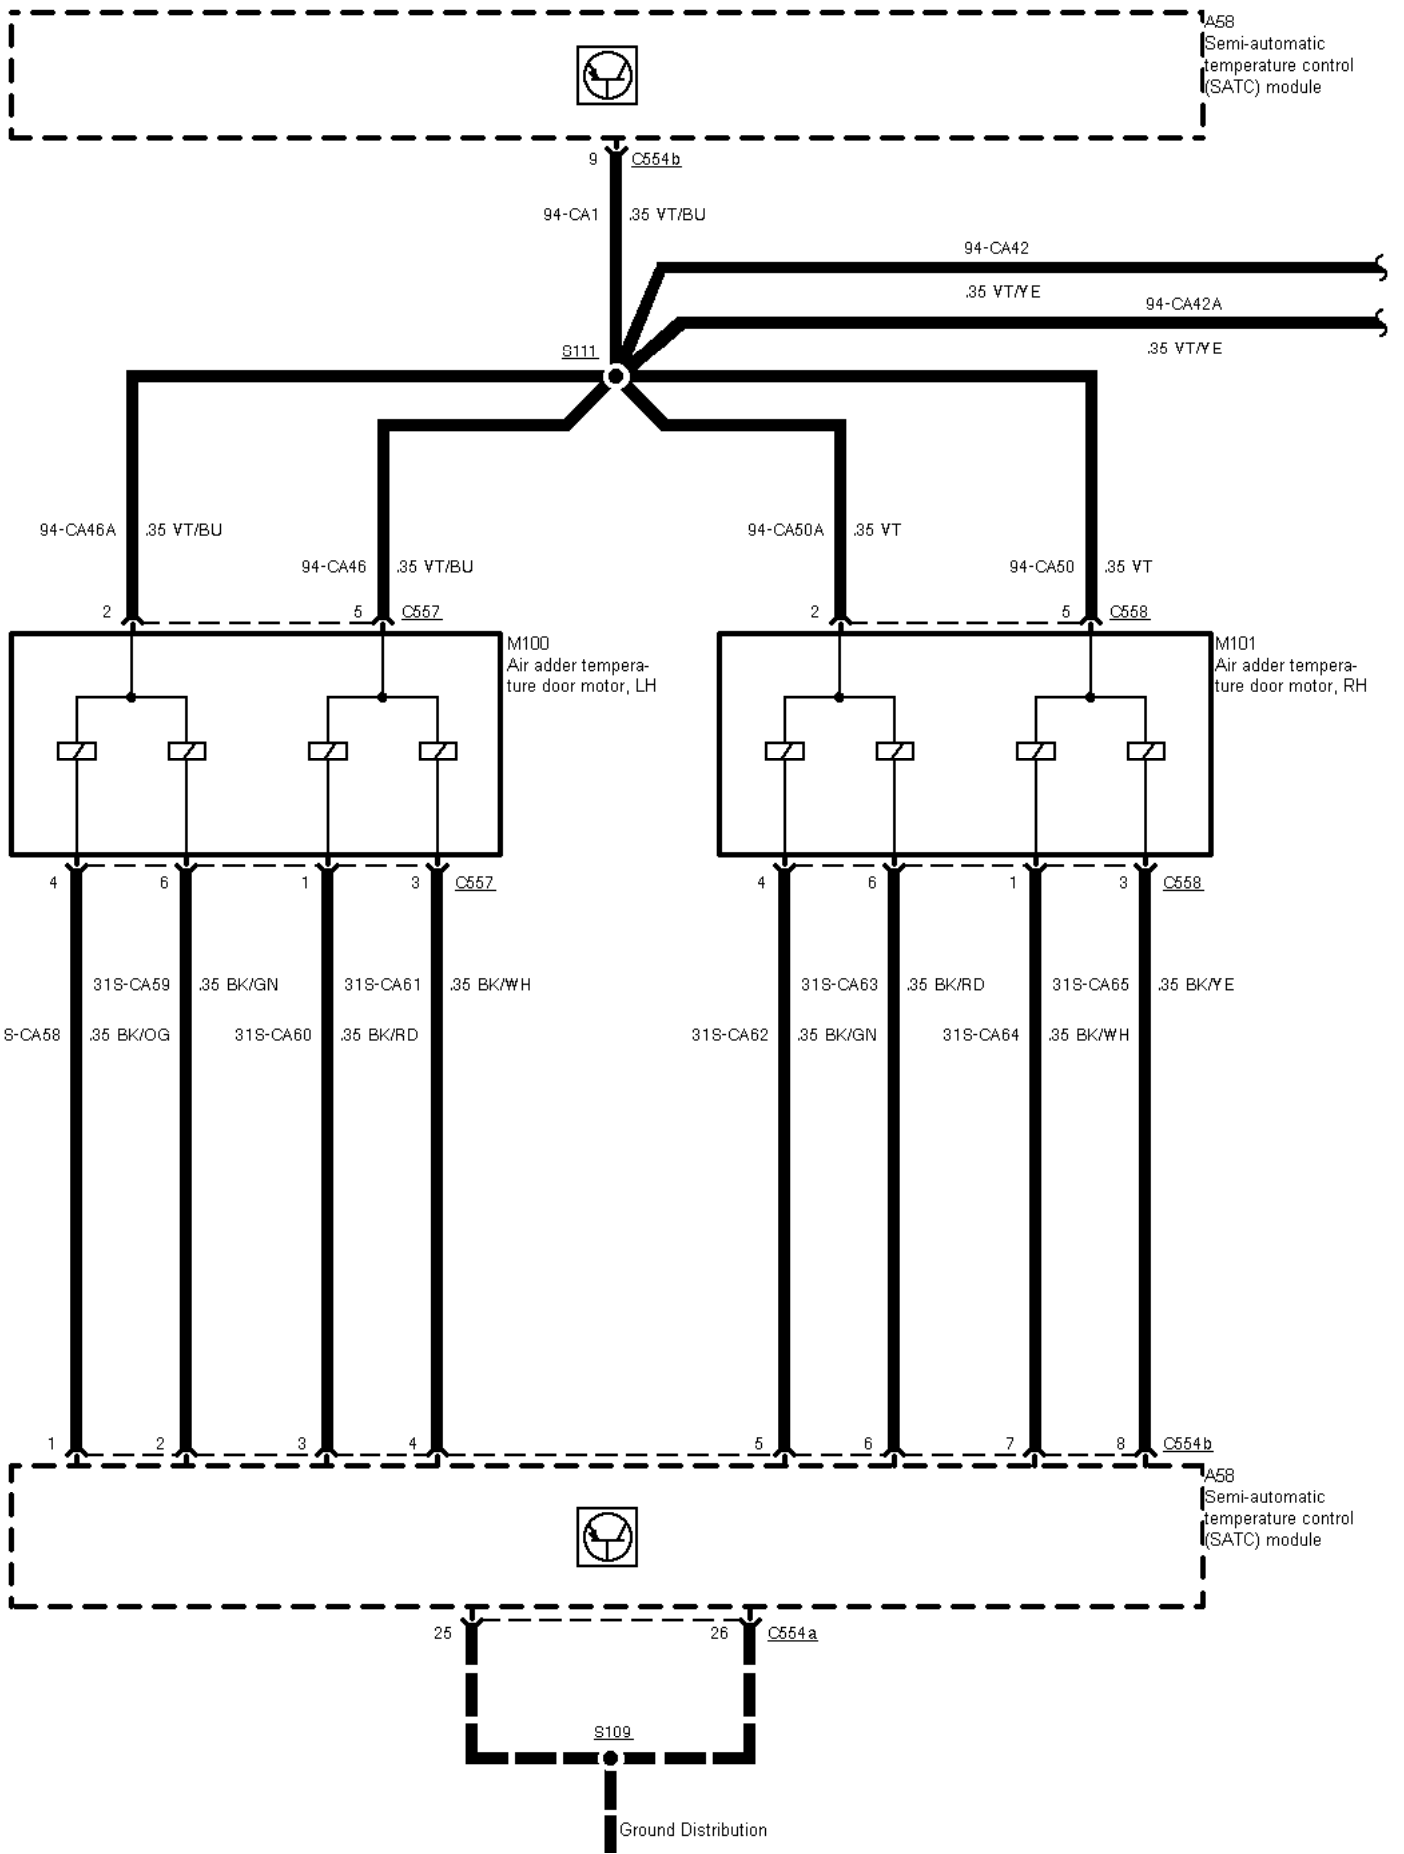

34-05-001 , Air Conditioning with SATC (03/96 ->) , Power, heater blower motor

34-05-002 , Air Conditioning with SATC (03/96 ->) , Sensors

34-05-003 , Air Conditioning with SATC (03/96 ->) , Door motors

34-05-004 , Air Conditioning with SATC (03/96 ->) , Door motors

34-05-005 , Air Conditioning with SATC (03/96 ->)

Semi-automatic
temperature control
(SATC) module

34-05-006 , Air Conditioning with SATC (03/96 ->) , Petrol engines except 2,9 I V6 12V