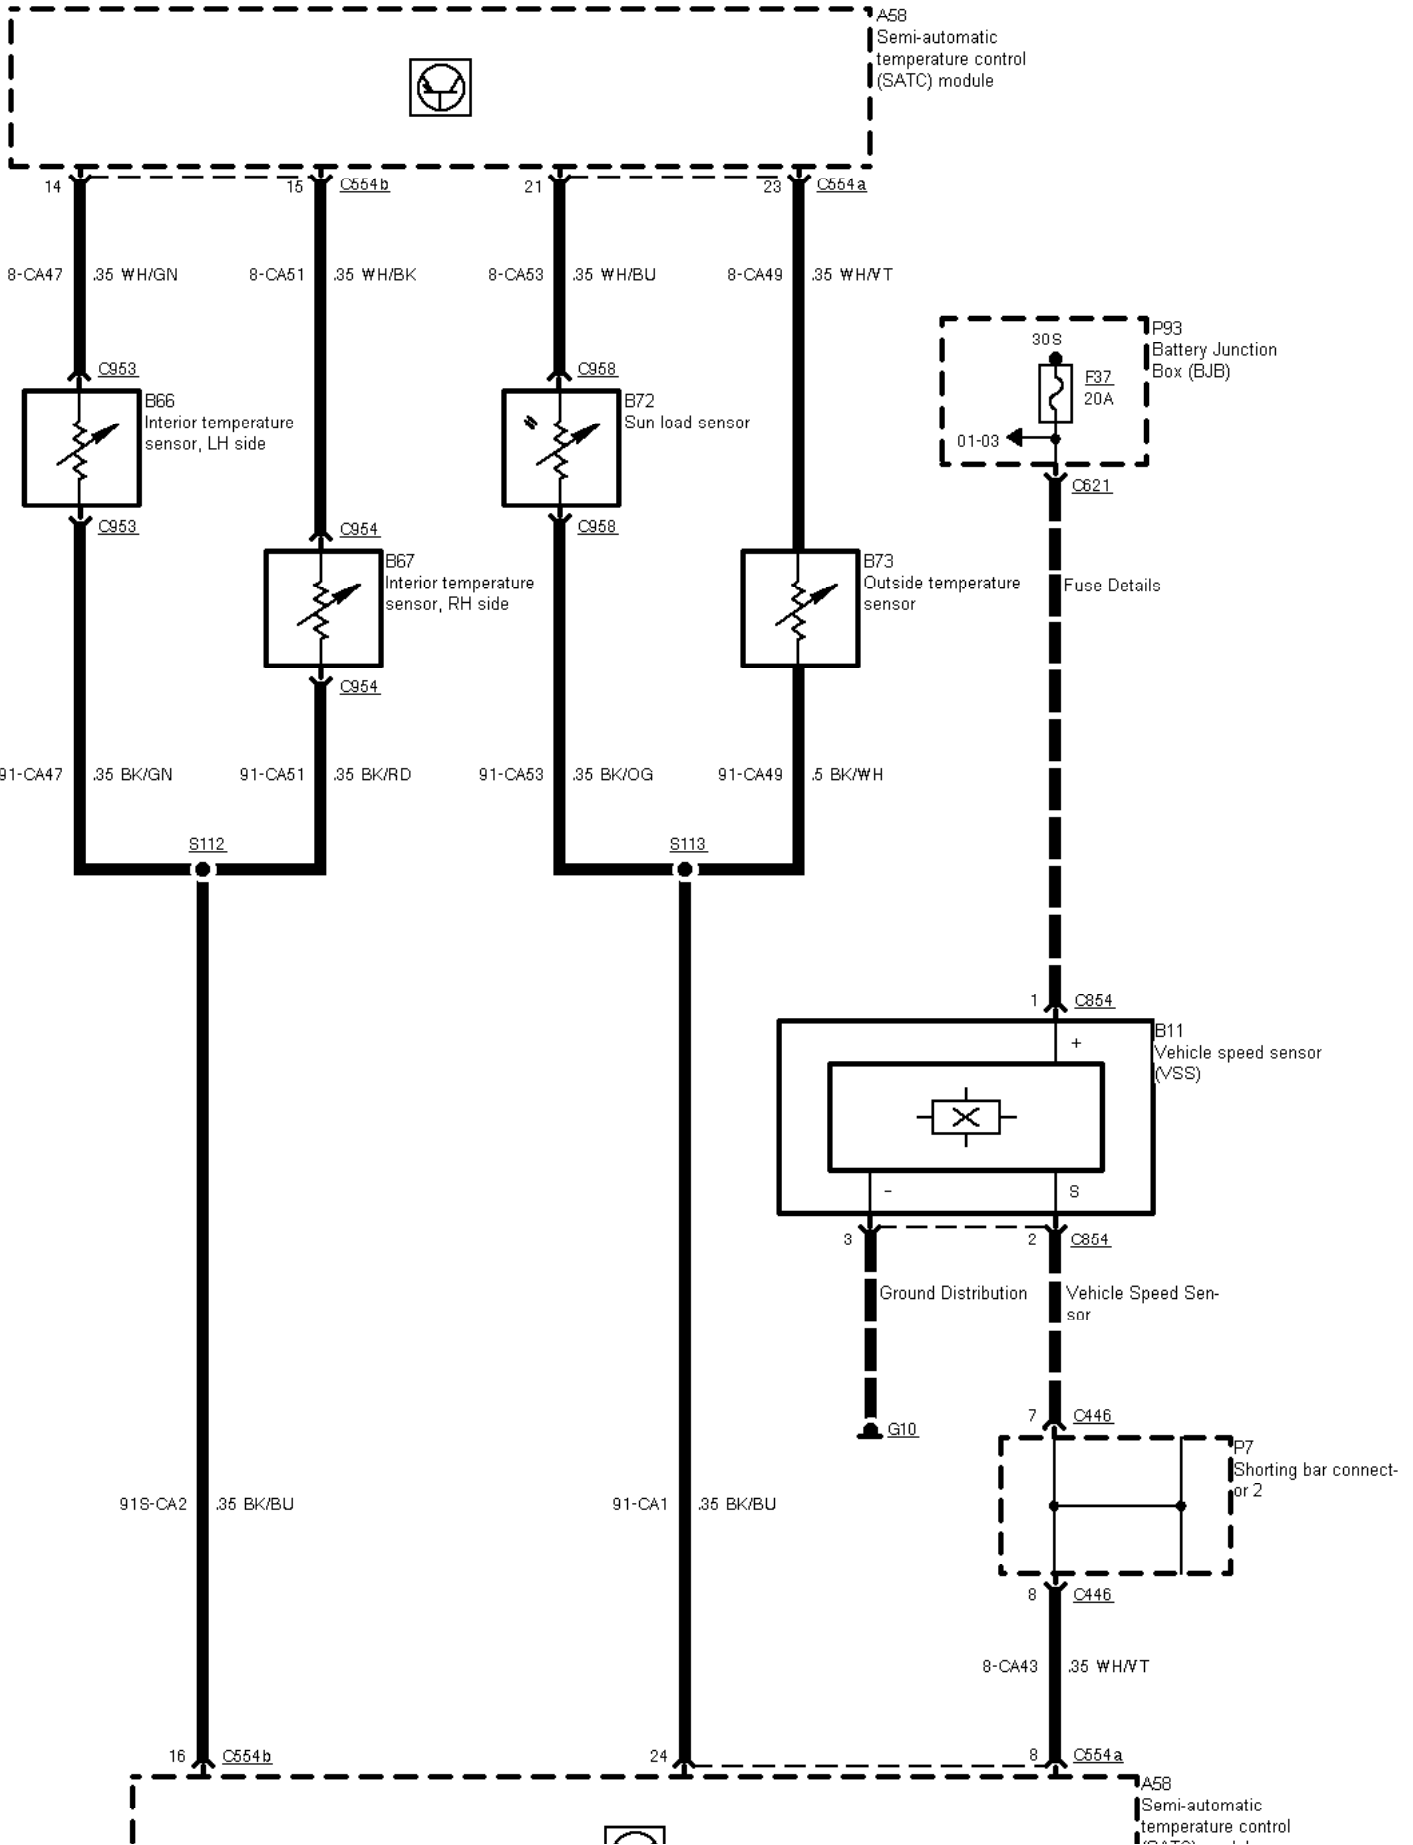

34-05-001 , Air Conditioning with SATC (03/96 ->) , Power, heater blower motor

34-05-002 , Air Conditioning with SATC (03/96 ->) , Sensors

34-05-003 , Air Conditioning with SATC (03/96 ->) , Door motors

34-05-004 , Air Conditioning with SATC (03/96 ->) , Door motors

34-05-005 , Air Conditioning with SATC (03/96 ->)

Semi-automatic
temperature control
(SATC) module

34-05-006 , Air Conditioning with SATC (03/96 ->) , Petrol engines except 2,9 I V6 12V