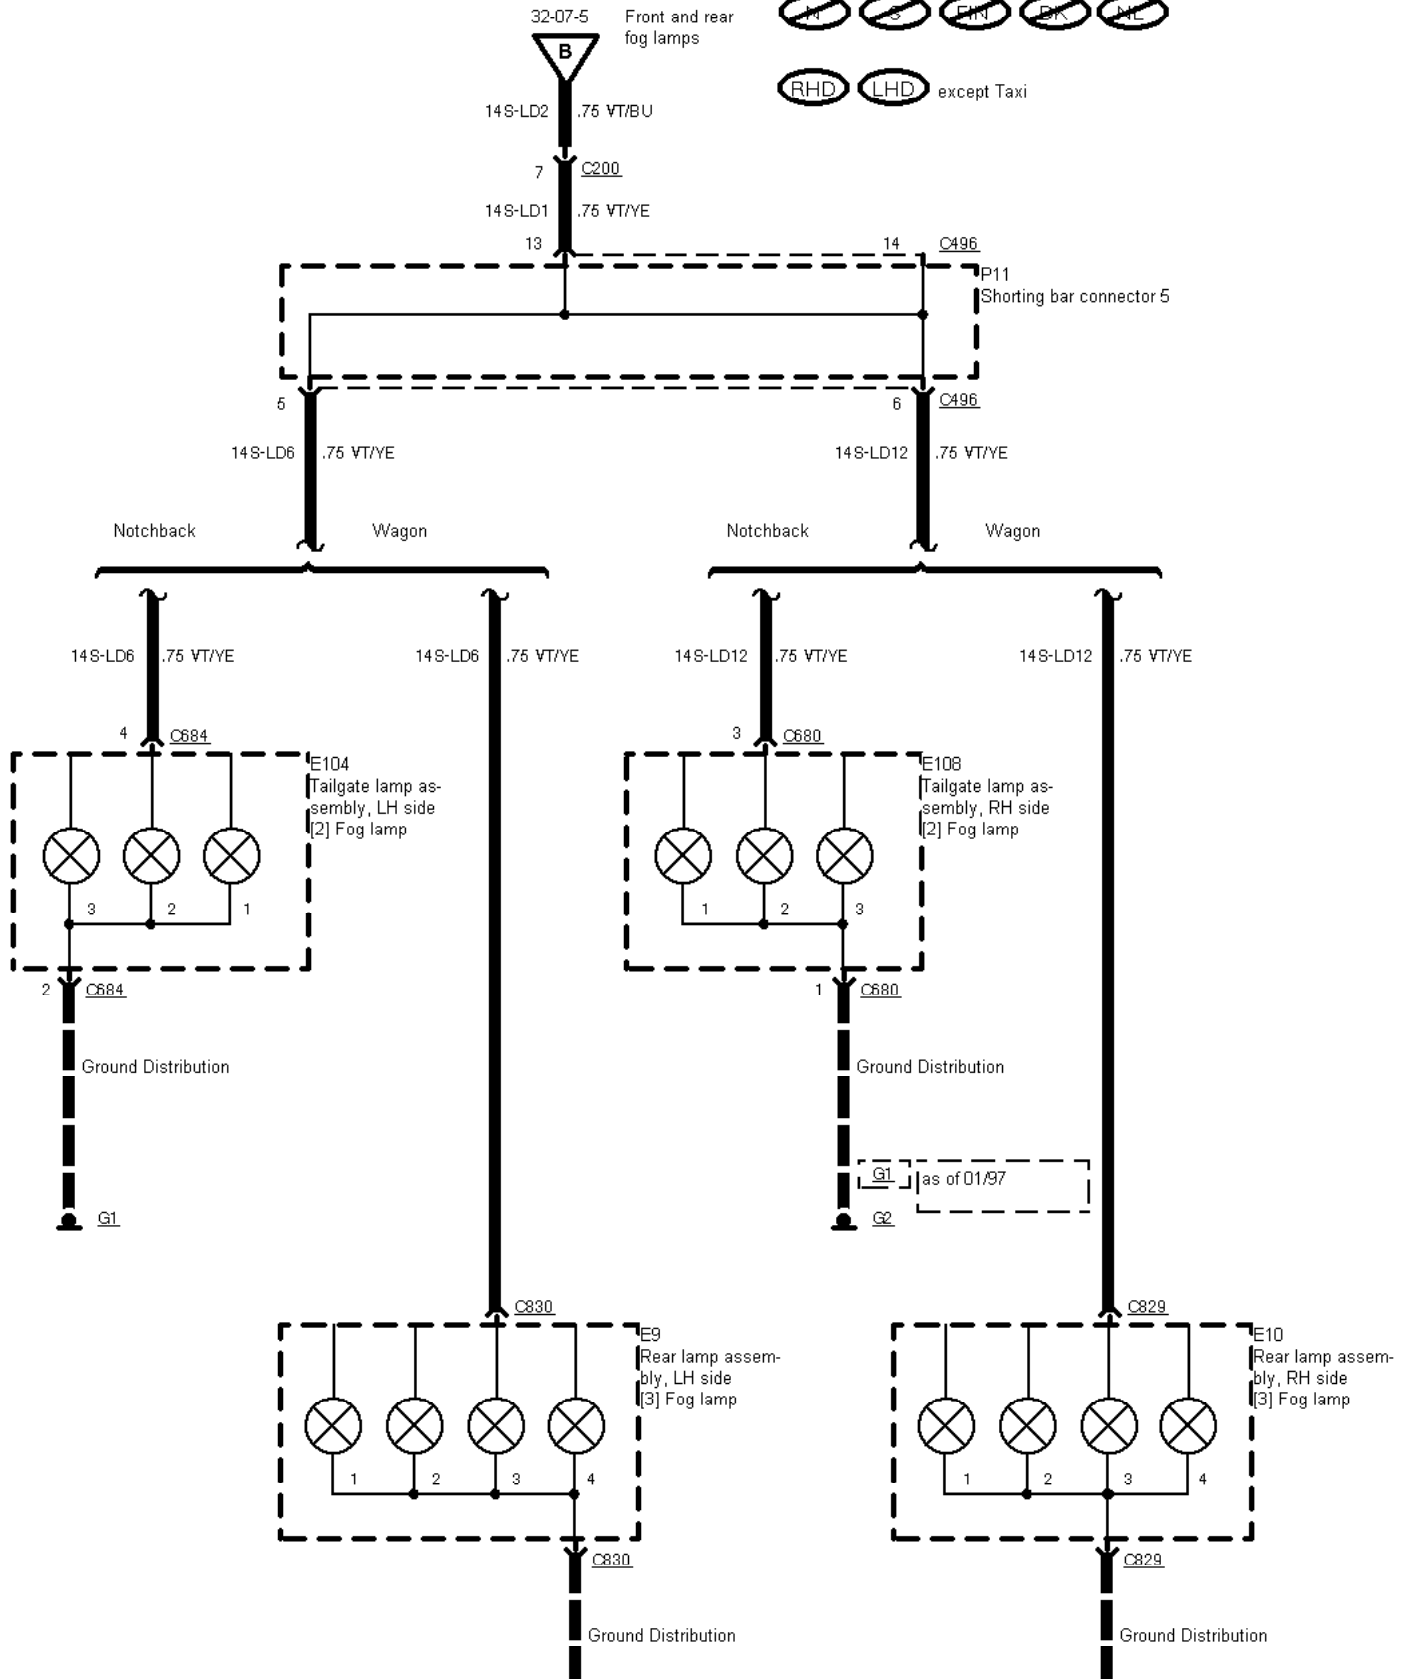

(N) (S) (FIN) (DK) (NL) , (LHD) Taxi

32-07-005 , Fog Lamps , Front and rear fog lamps

 except Taxi , 

32-07-006 , Fog Lamps , Front and rear fog lamps

32-07-007 , Fog Lamps , Without trailer socket

32-07-2 rear fog lamps only

32-07-4 Front and rear fog lamps

(N) (S) (FIN) (DK) (NL) (LHD) Taxi

32-07-5 Front and rear fog lamps

(N) (S) (FIN) (DK) (NL)

(RHD) (LHD) except Taxi

32-07-008 , Fog Lamps , Notchback with trailer socket

32-07-2 rear fog lamps only