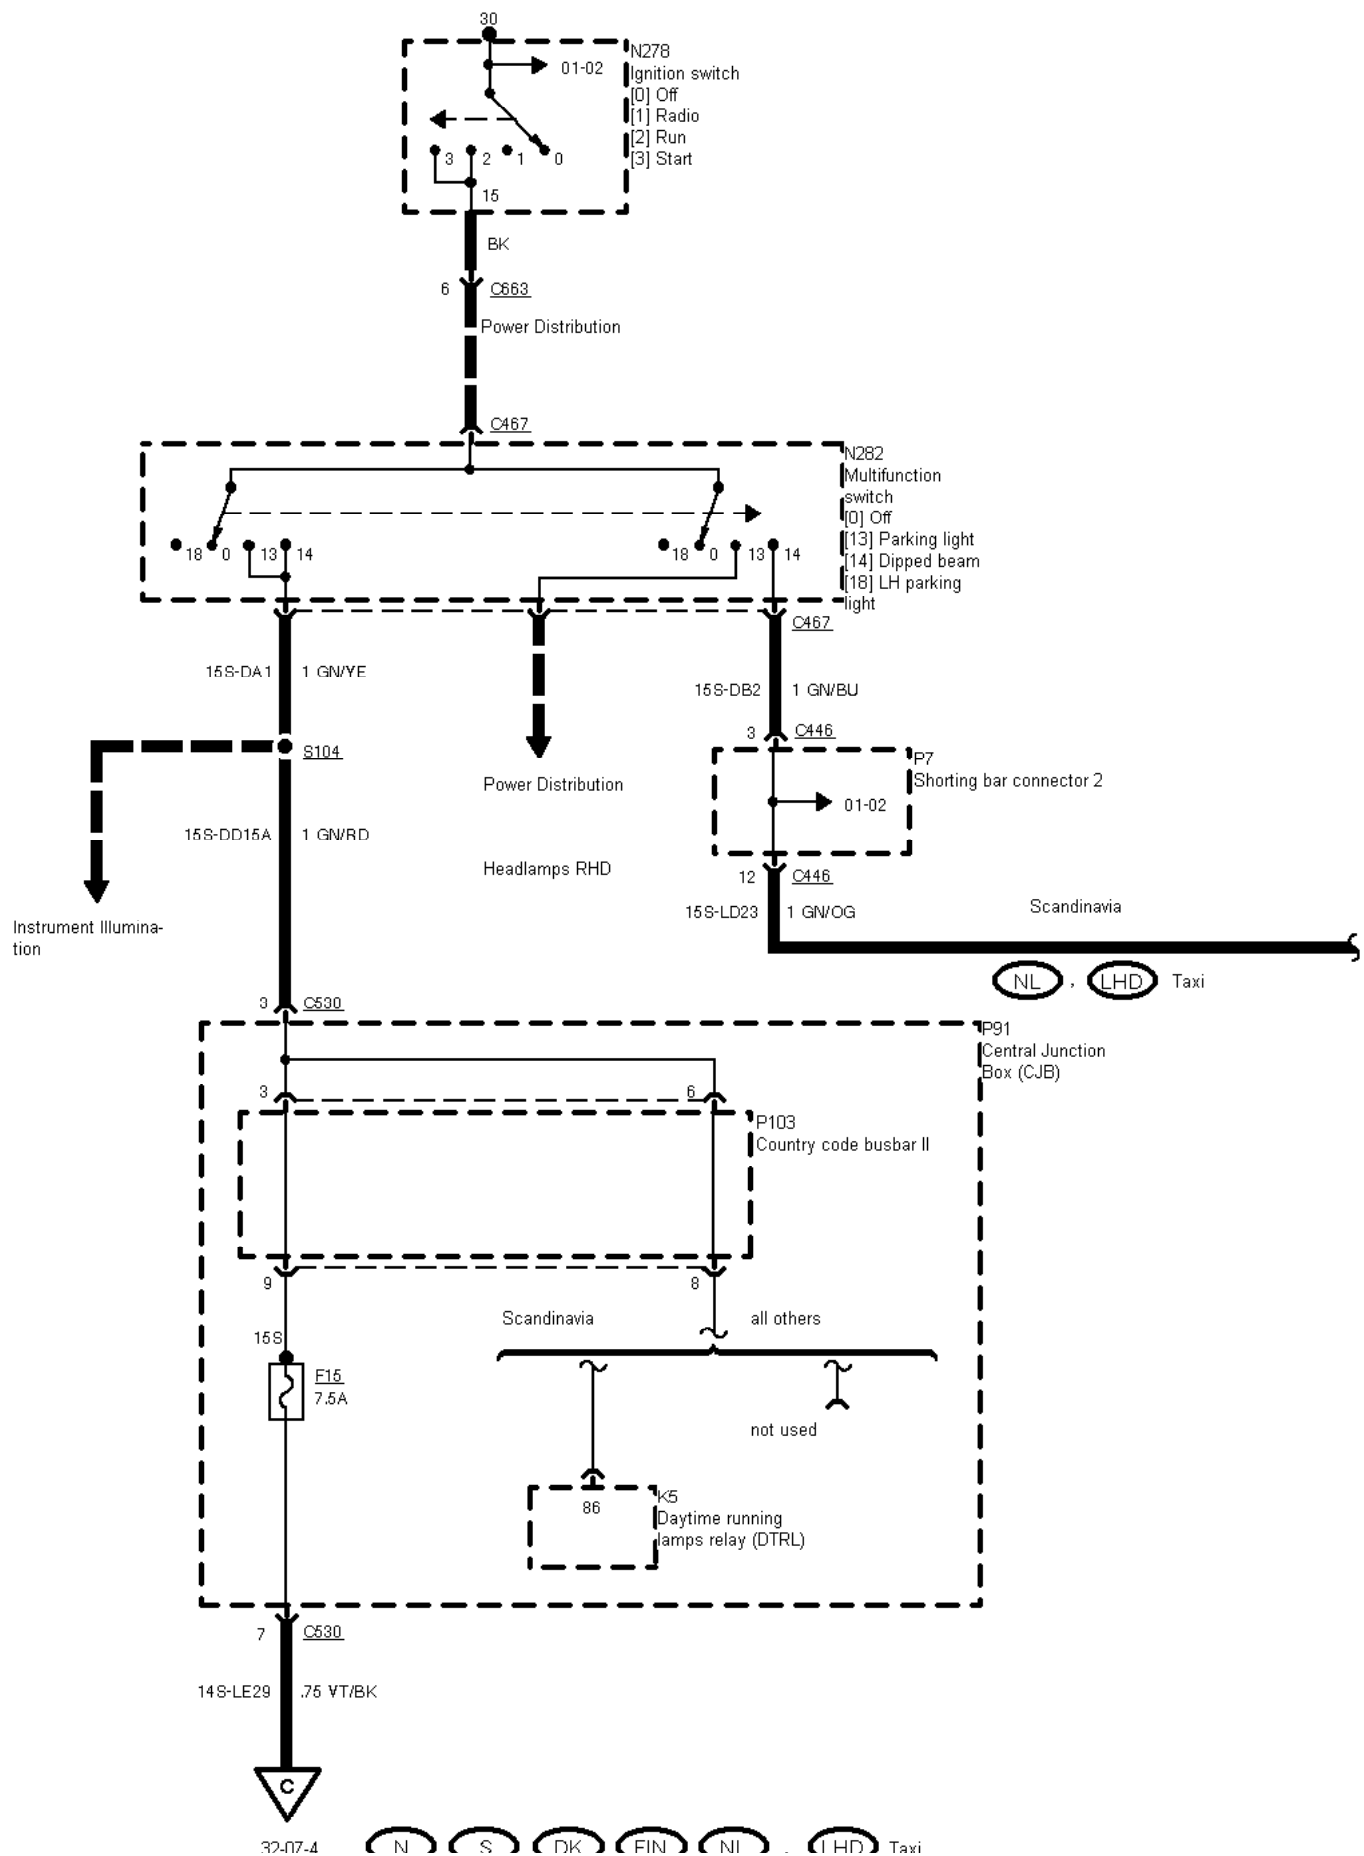

32-07-001 , Fog Lamps , Rear fog lamps only

32-07-002 , Fog Lamps , Rear fog lamps only

32-07-003 , Fog Lamps , Front and rear fog lamps

32-07-5 ~~FN~~ ~~S~~ ~~FIN~~ ~~FK~~ ~~NL~~ , ~~LHD~~ except Taxi

32-07-004 , Fog Lamps , Front and rear fog lamps

(N) (S) (FIN) (DK) (NL) , (LHD) Taxi

32-07-005 , Fog Lamps , Front and rear fog lamps

 except Taxi , 

32-07-006 , Fog Lamps , Front and rear fog lamps

32-07-007 , Fog Lamps , Without trailer socket

32-07-2 rear fog lamps only

4

2 C2529

14S-LD25 1 VT/YE

RD/YE

VT/YE

VT/YE

RD/YE

2 C2537